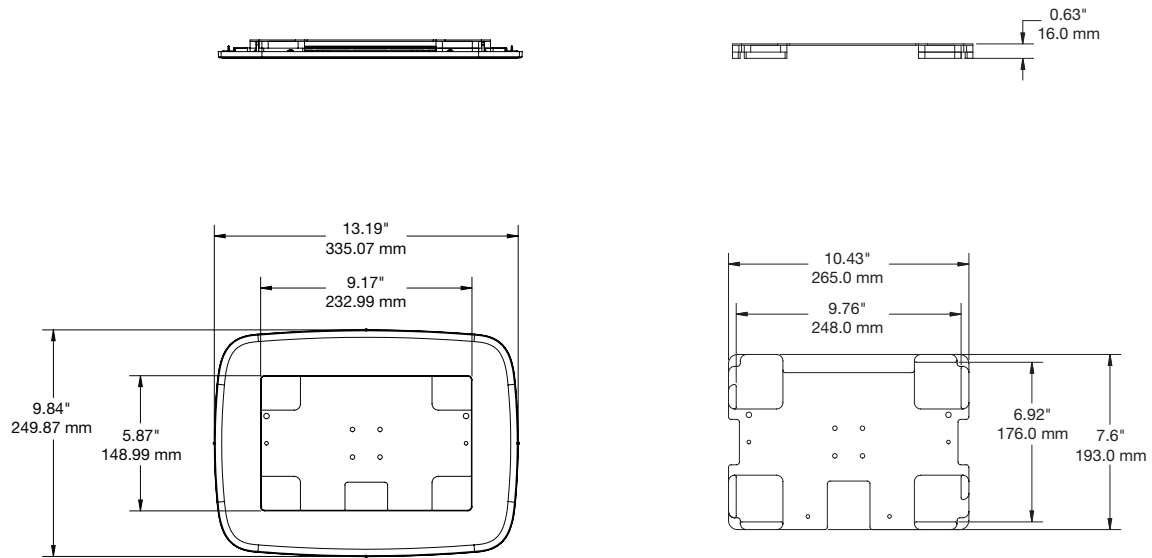

CT200 Tablet Cover with Insert for Samsung Tab S 10.5 (CTK1MP002):