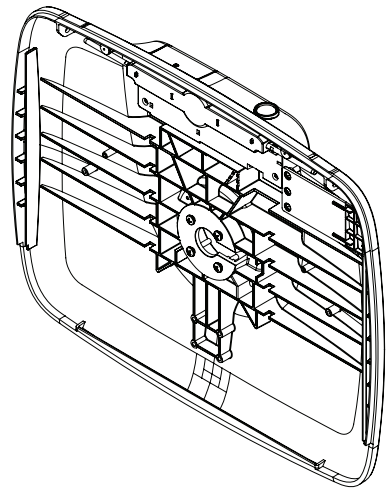

SPECIFICATIONS

CT200 Audio Jack Extender (CTK1P008):

CT200 Ingenico iSMP 10" Bracket, Landscape (CTK1P009-B/W):

SPECIFICATIONS

CT200 Tablet Frame – 10" (CTK1M001):

SPECIFICATIONS

CT200 Tablet Frame – 12" (CTK1L001):

SPECIFICATIONS

CT200 Tablet Cover with Insert for iPad Air 2, iPad Pro 9.7 and Samsung Tab Pro S2 9.7 (CTK1MP001):

CT200 Tablet Cover with Insert for Samsung Tab S 10.5 (CTK1MP002):

SPECIFICATIONS

CT200 Tablet Cover with Insert for Microsoft Surface Pro 4 and Samsung Tab Pro S12 (CTK1LP001):