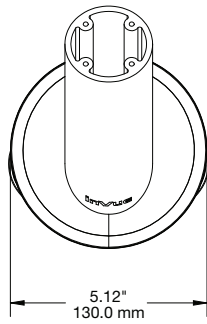

SPECIFICATIONS

CT200 Tilt Option (CTK1P001):

SPECIFICATIONS

CT200 Swivel Counter Mount – 30 Degree, 5" Riser (CTK1P002):

SPECIFICATIONS

CT200 Fixed Counter Mount – 30 Degree, 5" Riser (CTK1P003):

SPECIFICATIONS

Counter Freestanding Frame Mount (CTK1P004):

SPECIFICATIONS

CT200 Pedestal Stem 1.0 m and Install Kit (CTK1P005):

CT200 Pedestal Base, 38 cm Diameter (CTK1P006):

SPECIFICATIONS

CT200 Wall Mount (CTK1P007):