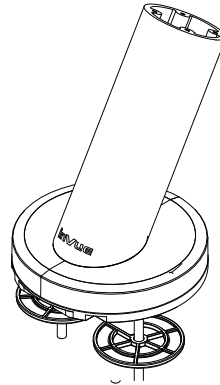

SPECIFICATIONS

CT200 Tilt Option (CTK1P001):

SPECIFICATIONS

CT200 Swivel Counter Mount – 30 Degree, 5" Riser (CTK1P002):

SPECIFICATIONS

CT200 Fixed Counter Mount – 30 Degree, 5" Riser (CTK1P003):

SPECIFICATIONS

Counter Freestanding Frame Mount (CTK1P004):

SPECIFICATIONS

CT200 Pedestal Stem 1.0 m and Install Kit (CTK1P005):

CT200 Pedestal Base, 38 cm Diameter (CTK1P006):

SPECIFICATIONS

CT200 Wall Mount (CTK1P007):

SPECIFICATIONS

CT200 Tablet Cover with Insert for iPad Air 2, iPad Pro 9.7 and Samsung Tab Pro S2 9.7 (CTK1MP001):

CT200 Tablet Cover with Insert for Samsung Tab S 10.5 (CTK1MP002):

SPECIFICATIONS

CT200 Tablet Cover with Insert for Microsoft Surface Pro 4 and Samsung Tab Pro S12 (CTK1LP001):