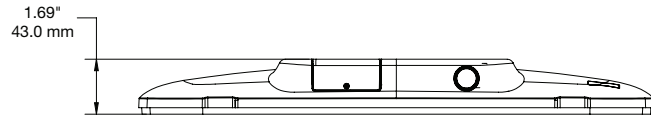

SPECIFICATIONS

CT200 Audio Jack Extender (CTK1P008):

CT200 Ingenico iSMP 10" Bracket, Landscape (CTK1P009-B/W):

SPECIFICATIONS

CT200 Tablet Frame – 10" (CTK1M001):

SPECIFICATIONS

CT200 Tablet Frame – 12" (CTK1L001):