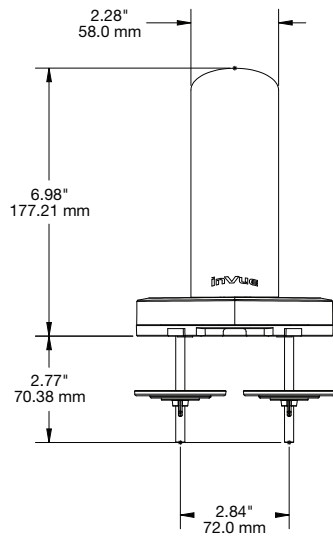

SPECIFICATIONS

CT200 Tilt Option (CTK1P001):

SPECIFICATIONS

CT200 Swivel Counter Mount – 30 Degree, 5" Riser (CTK1P002):

SPECIFICATIONS

CT200 Fixed Counter Mount – 30 Degree, 5" Riser (CTK1P003):

SPECIFICATIONS

Counter Freestanding Frame Mount (CTK1P004):

SPECIFICATIONS

CT200 Pedestal Stem 1.0 m and Install Kit (CTK1P005):

CT200 Pedestal Base, 38 cm Diameter (CTK1P006):

SPECIFICATIONS

CT200 Wall Mount (CTK1P007):