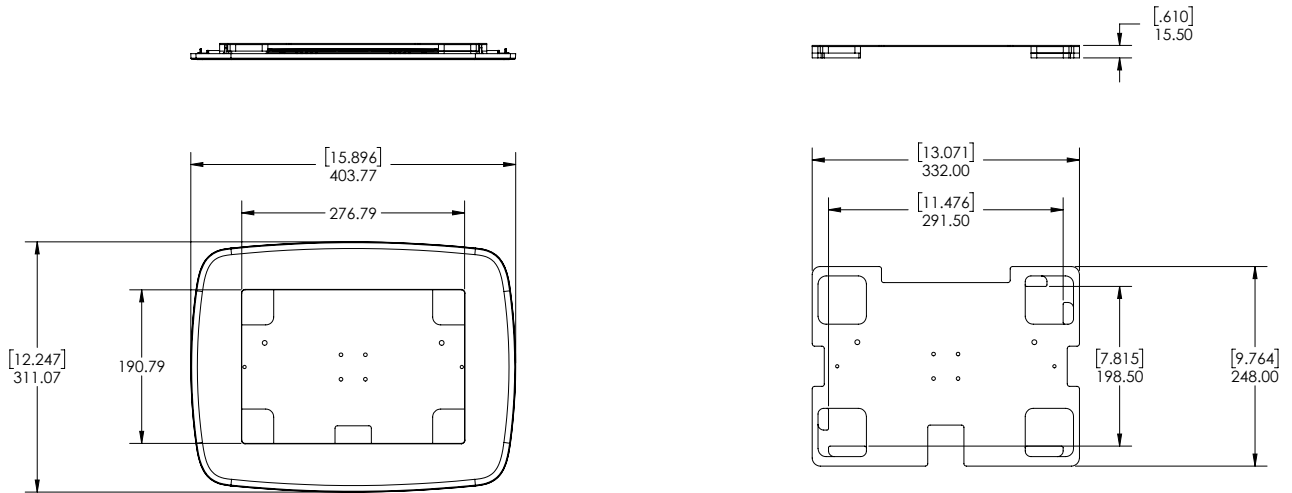

CT200 Tablet Cover with Insert for iPad Pro 12.9 (CTK1LP002):

PRODUCT ORDERING

ORDER CODE	DESCRIPTION	CARTON QTY.
CTK1M001-B CTK1M001-W	CT200 Tablet Frame 10 inch - Black CT200 Tablet Frame 10 inch - White	1
CTK1L001-B CTK1L001-W	CT200 Tablet Frame 12 inch - Black CT200 Tablet Frame 12 inch - White	1
CTK1MP001-B CTK1MP001-W	CT200 Tablet Cover with Insert for iPad Air 2/iPad Pro 9.7/Samsung Tab S2 9.7 - Black CT200 Tablet Cover with Insert for iPad Air 2/iPad Pro 9.7/Samsung Tab S2 9.7 - White	1
CTK1MP002-B CTK1MP002-W	CT200 Tablet Cover with Insert for Samsung Tab S 10.5 - Black CT200 Tablet Cover with Insert for Samsung Tab S 10.5 - White	1
CTK1MP005-B CTK1MP005-W	CT200 Tablet Cover with Insert for iPad Air 2/Pro 9.7/iPad 9.7/Samsung Tab S2 9.7 - Black CT200 Tablet Cover with Insert for iPad Air 2/Pro 9.7/iPad 9.7/Samsung Tab S2 9.7 - White	1
CTK1MP006-B CTK1MP006-W	CT200 Tablet Cover with Insert for AAVA Inari 10/Zebra ET5x 10 - Black CT200 Tablet Cover with Insert for AAVA Inari 10/Zebra ET5x 10 - White	1
CTK1MP007-B CTK1MP007-W	CT200 Tablet Cover with Insert for Samsung Tab A 10.1 P585 - Black CT200 Tablet Cover with Insert for Samsung Tab A 10.1 P585 - White	1
CTK1MP009-B CTK1MP009-W	CT200 Tablet Cover with Insert for Lenovo Tablet 10 - Black CT200 Tablet Cover with Insert for Lenovo Tablet 10 - White	1
CTK1LP001-B CTK1LP001-W	CT200 Tablet Cover with Insert for Microsoft Surface Pro 4*/Samsung Tab Pro S 12 - Black CT200 Tablet Cover with Insert for Microsoft Surface Pro 4*/Samsung Tab Pro S 12 - White <i>*Microsoft Surface Pro 4 for use with Intel Core m3 models</i> <i>*Microsoft Surface Pro 6 certified up to Intel Core i5 processor</i>	1
CTK1LP002-B CTK1LP002-W	CT200 Tablet Cover with Insert for iPad Pro 12.9 - Black CT200 Tablet Cover with Insert for iPad Pro 12.9 - White	1
CTK1P001	CT200 Tilt Option	1
CTK1P002	CT200 30 Degree 5 inch Riser with Swivel Counter Mount	1
CTK1P003	CT200 30 Degree 5 inch Riser with Fixed Counter Mount	1
CTK1P004	CT200 Counter Freestanding Counter Mount	1
CTK1P005	CT200 Pedestal Stem, 1.0 m and Install Kit	1
CTK1P006	CT200 Pedestal Base, 38 cm Diameter	1
CTK1P007	CT200 Wall Mount VESA Mount	1
CTK1P008-B CTK1P008-W	CT200 Audio Jack Extender - Black CT200 Audio Jack Extender - White	1
CTK1P009-B CTK1P009-W	CT200 Ingenico iSMP 10 inch Frame Bracket Kit, Landscape - Black CT200 Ingenico iSMP 10 inch Frame Bracket Kit, Landscape - White	1
CTK1P010-B CTK1P010-W	CT200 Ingenico iSMP 12 inch Frame Bracket Kit, Landscape - Black CT200 Ingenico iSMP 12 inch Frame Bracket Kit, Landscape - White	1
CTK1P011	CT200 30 Degree 5 inch Riser with Swivel and Tilt Counter Mount	1