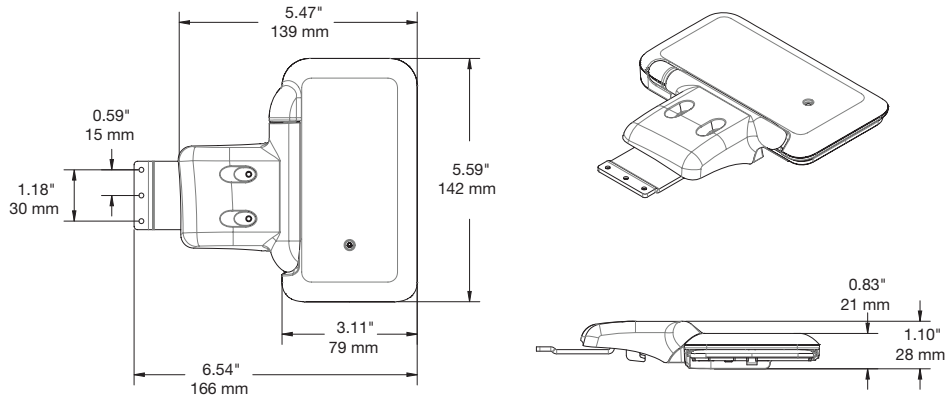

SPECIFICATIONS

CT200 Tilt Option (CTK1P001):

SPECIFICATIONS

CT200 Swivel Counter Mount – 30 Degree, 5" Riser (CTK1P002):

SPECIFICATIONS

CT200 Fixed Counter Mount – 30 Degree, 5" Riser (CTK1P003):

SPECIFICATIONS

Counter Freestanding Frame Mount (CTK1P004):

SPECIFICATIONS

CT200 Pedestal Stem 1.0 m and Install Kit (CTK1P005):

CT200 Pedestal Base, 38 cm Diameter (CTK1P006):

SPECIFICATIONS

CT200 Wall Mount (CTK1P007):

SPECIFICATIONS

CT200 Audio Jack Extender (CTK1P008):

CT200 Ingenico iSMP 10" Bracket, Landscape (CTK1P009-B/W):

SPECIFICATIONS

CT200 Tablet Frame – 10" (CTK1M001):

SPECIFICATIONS

CT200 Tablet Frame – 12" (CTK1L001):