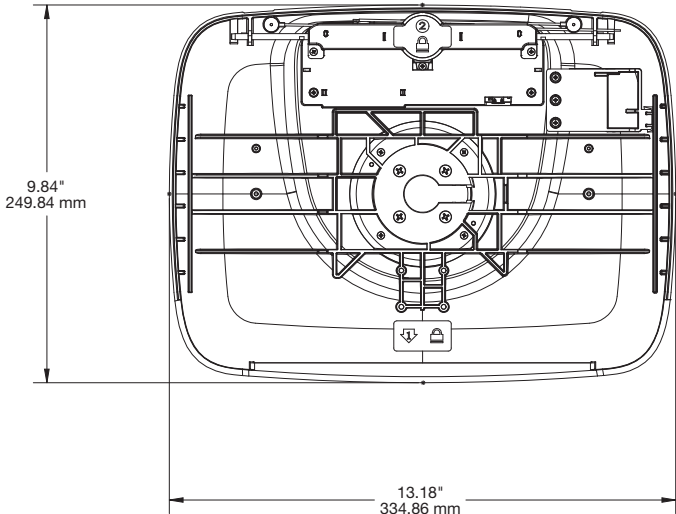

Counter Freestanding Frame Mount (CTK1P004):

SPECIFICATIONS

CT200 Pedestal Stem 1.0 m and Install Kit (CTK1P005):

CT200 Pedestal Base, 38 cm Diameter (CTK1P006):

SPECIFICATIONS

CT200 Wall Mount (CTK1P007):

SPECIFICATIONS

CT200 Audio Jack Extender (CTK1P008):

CT200 Ingenico iSMP 10" Bracket, Landscape (CTK1P009-B/W):

SPECIFICATIONS

CT200 Tablet Frame – 10" (CTK1M001):

SPECIFICATIONS

CT200 Tablet Frame – 12" (CTK1L001):