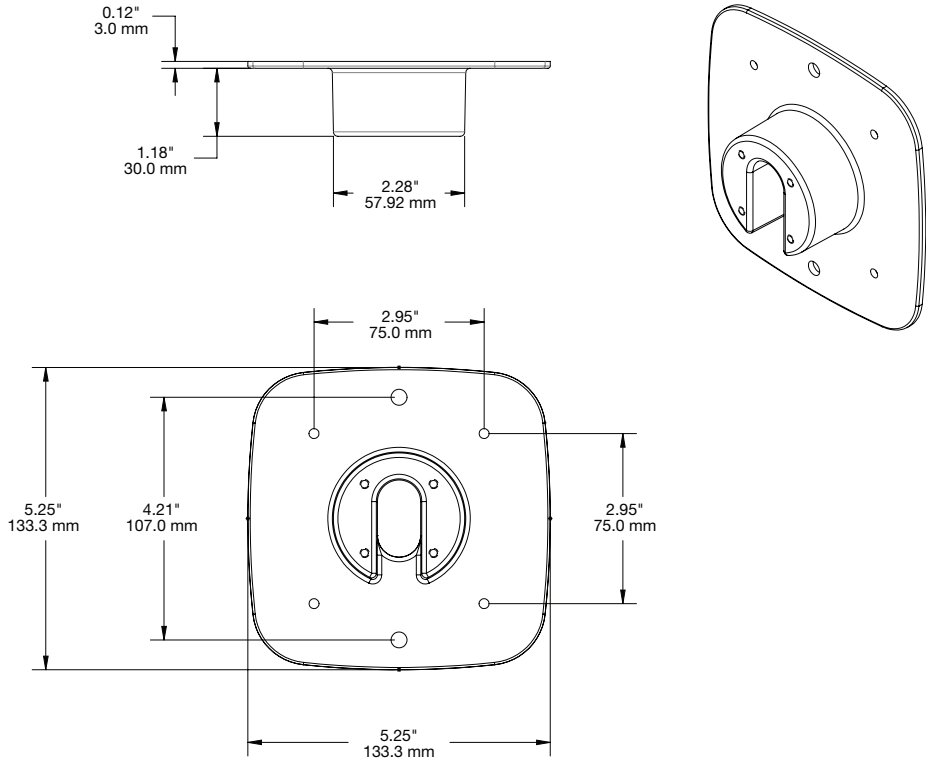

SPECIFICATIONS

CT200 Tilt Option (CTK1P001):

SPECIFICATIONS

CT200 Swivel Counter Mount – 30 Degree, 5" Riser (CTK1P002):

SPECIFICATIONS

CT200 Fixed Counter Mount – 30 Degree, 5" Riser (CTK1P003):

SPECIFICATIONS

Counter Freestanding Frame Mount (CTK1P004):

SPECIFICATIONS

CT200 Pedestal Stem 1.0 m and Install Kit (CTK1P005):

CT200 Pedestal Base, 38 cm Diameter (CTK1P006):

SPECIFICATIONS

CT200 Wall Mount (CTK1P007):

SPECIFICATIONS

CT200 Audio Jack Extender (CTK1P008):

CT200 Ingenico iSMP 10" Bracket, Landscape (CTK1P009-B/W):

SPECIFICATIONS

CT200 Tablet Frame – 10" (CTK1M001):

SPECIFICATIONS

CT200 Tablet Frame – 12" (CTK1L001):