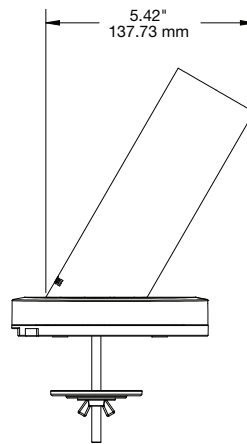

SPECIFICATIONS

CT200 Tilt Option (CTK1P001):

SPECIFICATIONS

CT200 Swivel Counter Mount – 30 Degree, 5" Riser (CTK1P002):

SPECIFICATIONS

CT200 Fixed Counter Mount – 30 Degree, 5" Riser (CTK1P003):

SPECIFICATIONS

Counter Freestanding Frame Mount (CTK1P004):

SPECIFICATIONS

CT200 Pedestal Stem 1.0 m and Install Kit (CTK1P005):

CT200 Pedestal Base, 38 cm Diameter (CTK1P006):

SPECIFICATIONS

CT200 Wall Mount (CTK1P007):