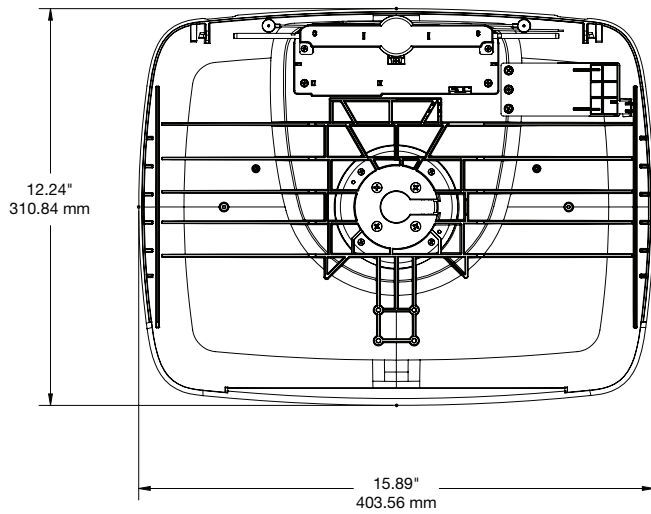

SPECIFICATIONS

CT200 Tilt Option (CTK1P001):

SPECIFICATIONS

CT200 Swivel Counter Mount – 30 Degree, 5" Riser (CTK1P002):

SPECIFICATIONS

CT200 Fixed Counter Mount – 30 Degree, 5" Riser (CTK1P003):

SPECIFICATIONS

Counter Freestanding Frame Mount (CTK1P004):

SPECIFICATIONS

CT200 Pedestal Stem 1.0 m and Install Kit (CTK1P005):

CT200 Pedestal Base, 38 cm Diameter (CTK1P006):

SPECIFICATIONS

CT200 Wall Mount (CTK1P007):

SPECIFICATIONS

CT200 Audio Jack Extender (CTK1P008):

CT200 Ingenico iSMP 10" Bracket, Landscape (CTK1P009-B/W):

SPECIFICATIONS

CT200 Tablet Frame – 10" (CTK1M001):

SPECIFICATIONS

CT200 Tablet Frame – 12" (CTK1L001):