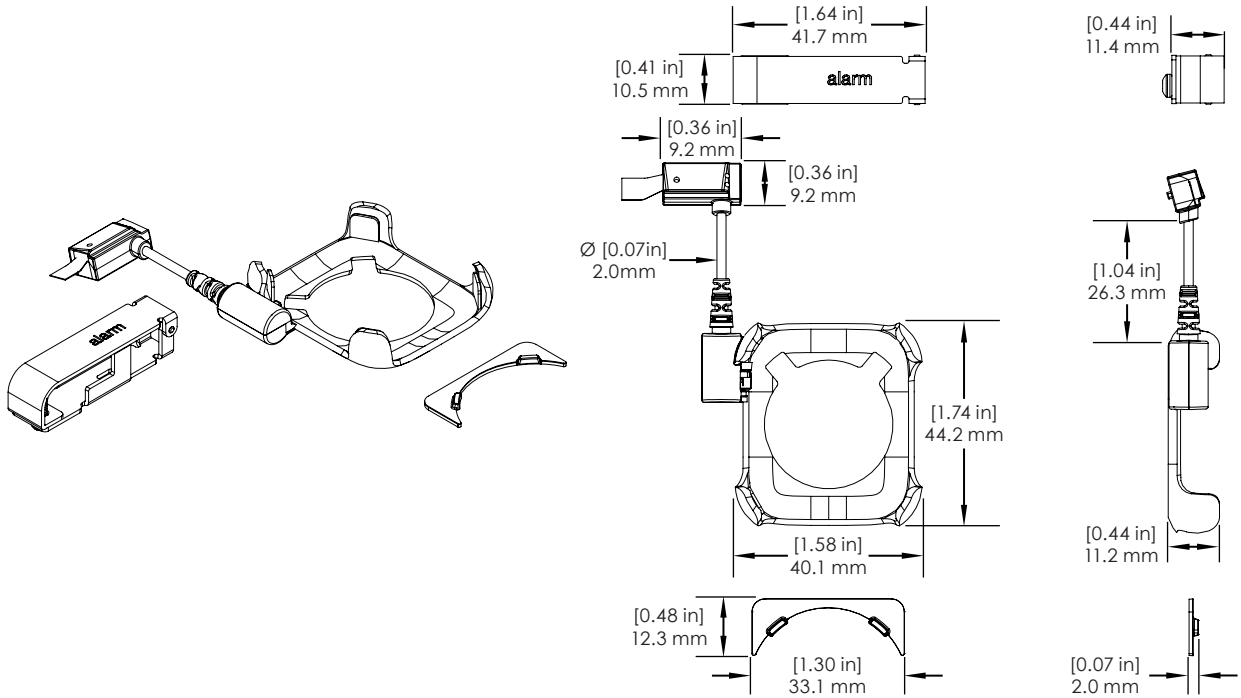

ZW1012

ZW1014

SPECIFICATIONS

WS2/W2000 UNIVERSAL OEM KIT (ZW1015):

WS2/W2000 APPLE OEM KIT (ZW1017):

SPECIFICATIONS

WS2 EXPOSED CABLE APPLE WATCH (41MM) TRAY SENSOR (ZW1051):

WS2 EXPOSED CABLE APPLE WATCH (45MM) TRAY SENSOR (ZW1052):

SPECIFICATIONS

WS2 APPLE WATCH ULTRA TRAY SENSOR (ZW1057):

WS2/W2000 APPLE WATCH (41MM) FLEX TRAY SENSOR (ZW1921):

SPECIFICATIONS

WS2/W2000 APPLE WATCH (45MM) FLEX TRAY SENSOR (ZW1922):

WS2/W2000 APPLE WATCH ULTRA FLEX TRAY SENSOR (ZW1929):

SPECIFICATIONS

WS2/W2000 APPLE OEM KIT WITH ALIGNMENT FEATURE (ZW1981):

WS2/W2000 ALIGNER REPLACEMENT KIT FOR ZW1005 (ADH2394):

SPECIFICATIONS

W2000 ALL ABOVE TABLE WEARABLE SOLUTION (ZW2000, ZW2100):

ONEPOD WEARABLES FOR APPLE WATCH, USB-A CHARGERS (DBD212)