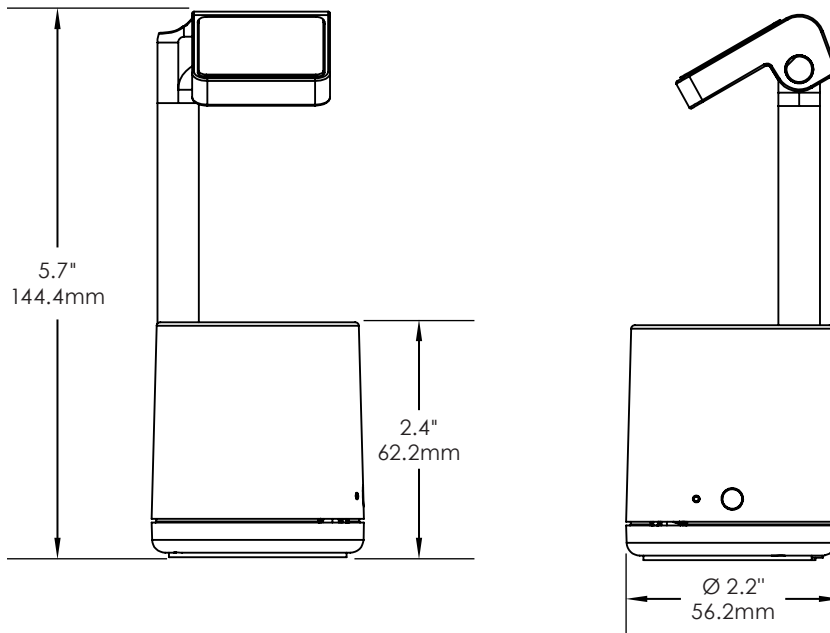

SPECIFICATIONS

WS2 APPLE WATCH ULTRA TRAY SENSOR (ZW1057):

WS2/W2000 APPLE WATCH (41MM) FLEX TRAY SENSOR (ZW1921):

SPECIFICATIONS

WS2/W2000 APPLE WATCH (45MM) FLEX TRAY SENSOR (ZW1922):

WS2/W2000 APPLE WATCH ULTRA FLEX TRAY SENSOR (ZW1929):

SPECIFICATIONS

WS2/W2000 APPLE OEM KIT WITH ALIGNMENT FEATURE (ZW1981):

WS2/W2000 ALIGNER REPLACEMENT KIT FOR ZW1005 (ADH2394):

SPECIFICATIONS

W2000 ALL ABOVE TABLE WEARABLE SOLUTION (ZW2000, ZW2100):

ONEPOD WEARABLES FOR APPLE WATCH, USB-A CHARGERS (DBD212)