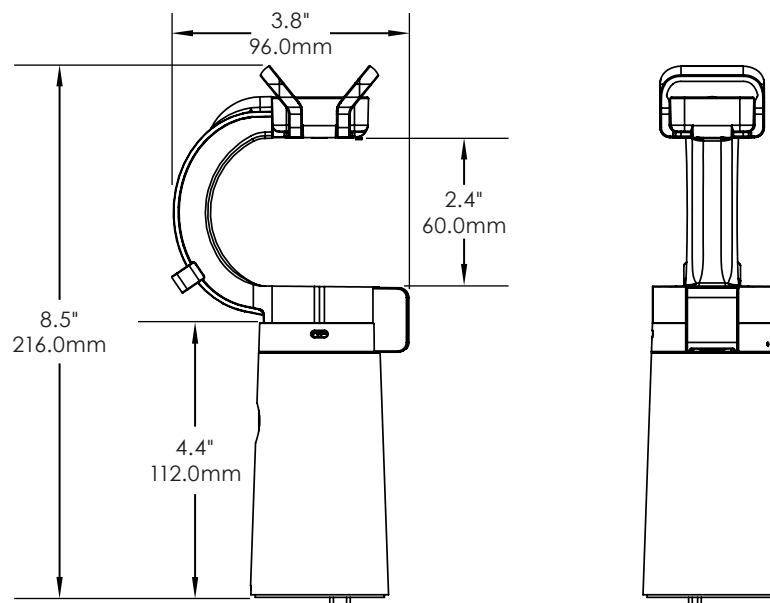

ONEPOD WEARABLES FOR APPLE WATCH, USB-A CHARGERS (DBD212)

ONEPOD WEARABLES FOR APPLE WATCH, USB-C CHARGERS (DBD222)

APPLE HARNESS BANDS (DBD214, DBD215 & DBD266)