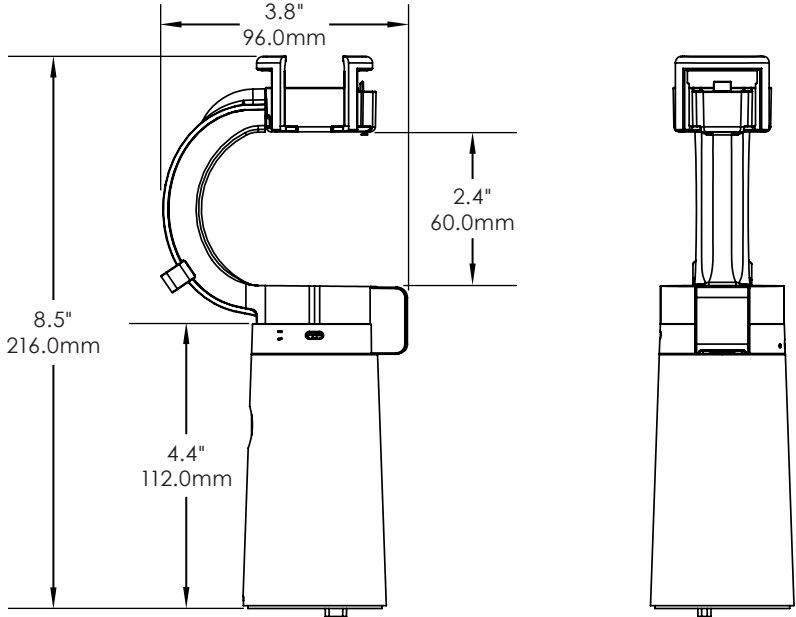

SPECIFICATIONS

ONEPOD WEARABLES FOR GALAXY WATCH, USB-A CHARGERS (DBD219)
ONEPOD WEARABLES FOR GALAXY WATCH, USB-C CHARGERS (DBD229)
SAMSUNG HARNESS BANDS (DBD217, DBD218, DBD223, DBD224 & DBD225)