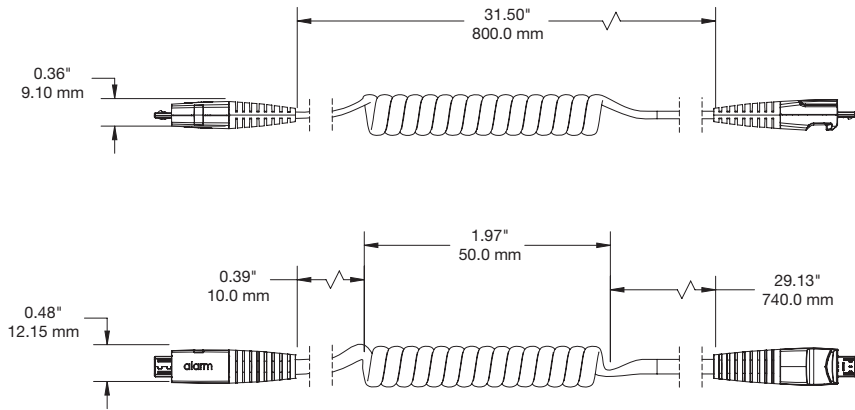

SPECIFICATIONS

Micro USB Sensor, Multiport (ZP2000):