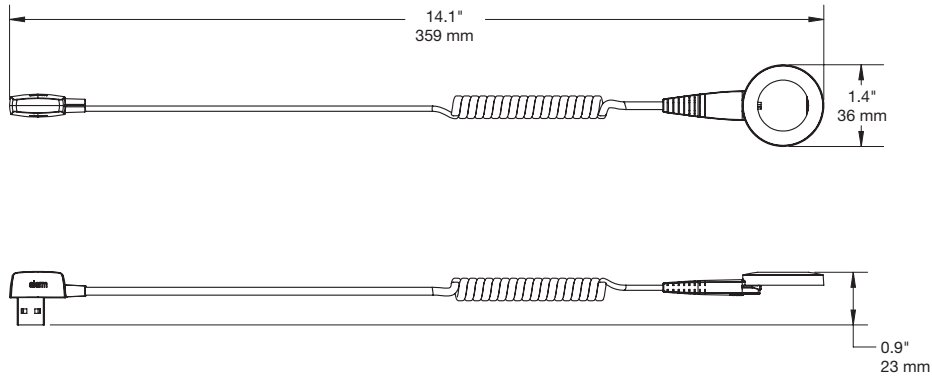

SPECIFICATIONS

Single Port Alarm Unit (AC102):

Micro USB Sensor, Single Port (AC201):

Mini USB Sensor, Single Port (AC121):

SPECIFICATIONS

USB Type C Sensor, Single Port (AC220):

USB Laptop Sensor, Single Port (AC122):

SPECIFICATIONS

Locking Nose Sensor, Single Port (AC123):

Flexible Sensor, Single Port (AC124):

SPECIFICATIONS

Power Supply Clamp (AC142):

Medallion Accessory (AC143):

SPECIFICATIONS

Multiport Alarm Unit (ZP1000):