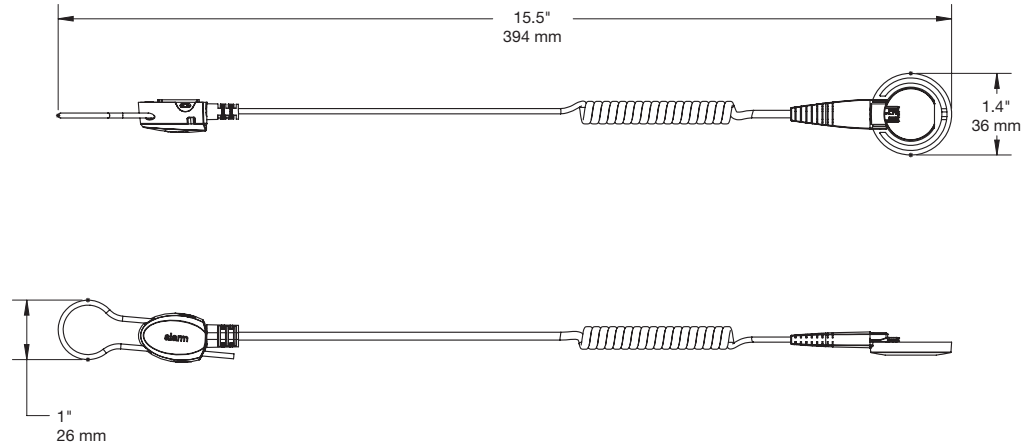

SPECIFICATIONS

Single Port Alarm Unit (AC102):

Micro USB Sensor, Single Port (AC201):

Mini USB Sensor, Single Port (AC121):

SPECIFICATIONS

USB Type C Sensor, Single Port (AC220):

USB Laptop Sensor, Single Port (AC122):

SPECIFICATIONS

Locking Nose Sensor, Single Port (AC123):

Flexible Sensor, Single Port (AC124):

SPECIFICATIONS

Power Supply Clamp (AC142):

Medallion Accessory (AC143):

SPECIFICATIONS

Multiport Alarm Unit (ZP1000):