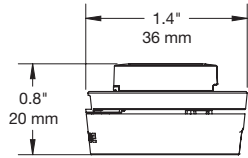

SPECIFICATIONS

Single Port Alarm Unit (AC102):