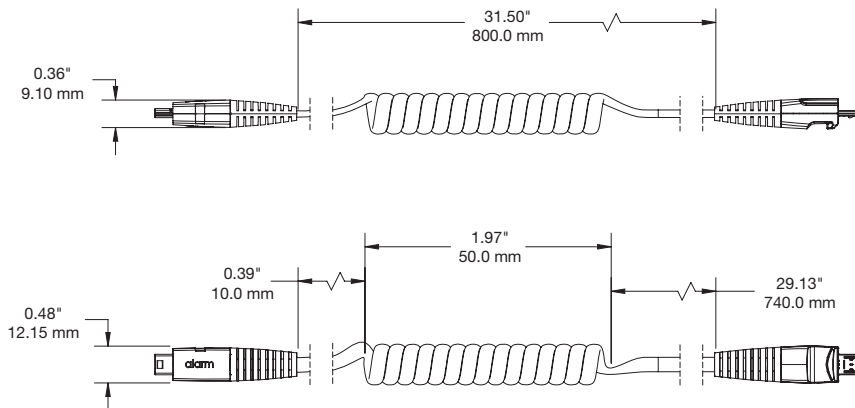

Mini USB Sensor, Multiport (ZP2001):