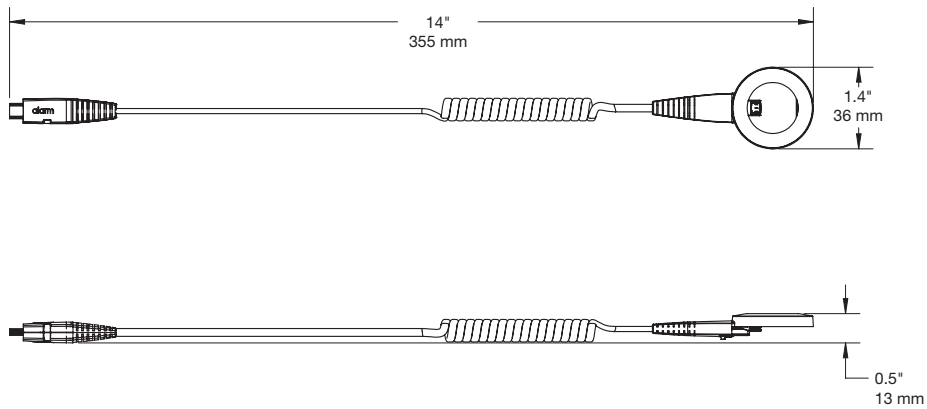

SPECIFICATIONS

Single Port Alarm Unit (AC102):

Micro USB Sensor, Single Port (AC201):

Mini USB Sensor, Single Port (AC121):

SPECIFICATIONS

USB Type C Sensor, Single Port (AC220):

USB Laptop Sensor, Single Port (AC122):

SPECIFICATIONS

Locking Nose Sensor, Single Port (AC123):

Flexible Sensor, Single Port (AC124):

SPECIFICATIONS

Power Supply Clamp (AC142):

Medallion Accessory (AC143):

SPECIFICATIONS

Multiport Alarm Unit (ZP1000):