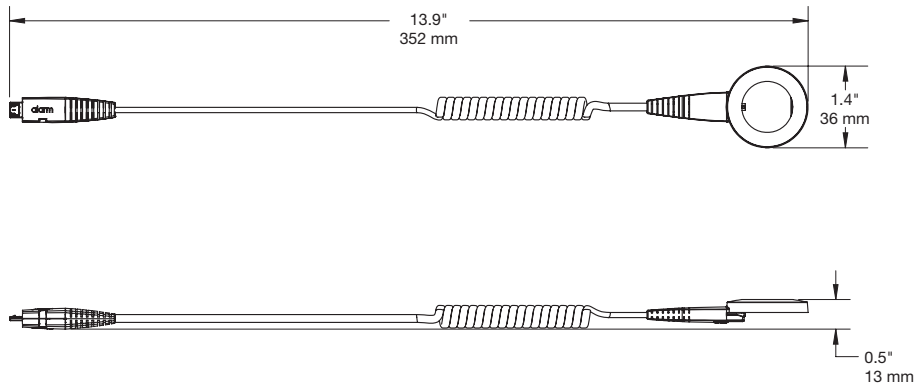

SPECIFICATIONS

Single Port Alarm Unit (AC102):

Micro USB Sensor, Single Port (AC201):

Mini USB Sensor, Single Port (AC121):

SPECIFICATIONS

USB Type C Sensor, Single Port (AC220):

USB Laptop Sensor, Single Port (AC122):

SPECIFICATIONS

Locking Nose Sensor, Single Port (AC123):

Flexible Sensor, Single Port (AC124):

SPECIFICATIONS

Power Supply Clamp (AC142):

Medallion Accessory (AC143):

SPECIFICATIONS

Multiport Alarm Unit (ZP1000):