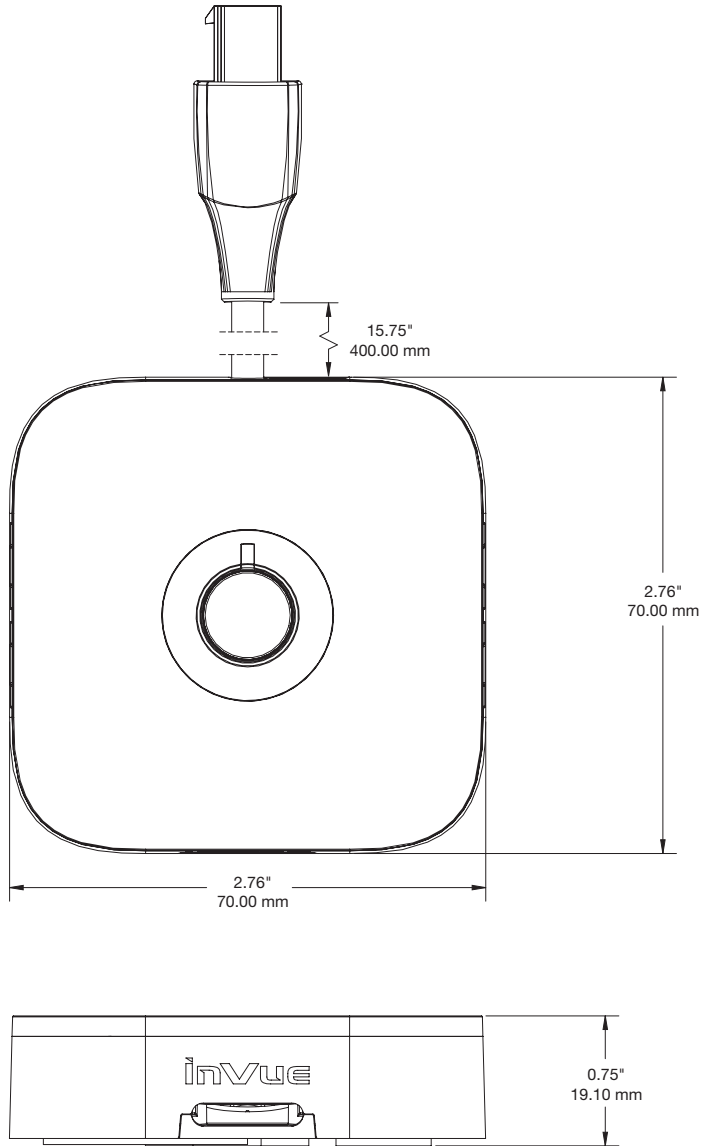

SPECIFICATIONS

Single Port Alarm Unit (AC102):

Micro USB Sensor, Single Port (AC201):

Mini USB Sensor, Single Port (AC121):

SPECIFICATIONS

USB Type C Sensor, Single Port (AC220):

USB Laptop Sensor, Single Port (AC122):

SPECIFICATIONS

Locking Nose Sensor, Single Port (AC123):

Flexible Sensor, Single Port (AC124):

SPECIFICATIONS

Power Supply Clamp (AC142):

Medallion Accessory (AC143):

SPECIFICATIONS

Multiport Alarm Unit (ZP1000):