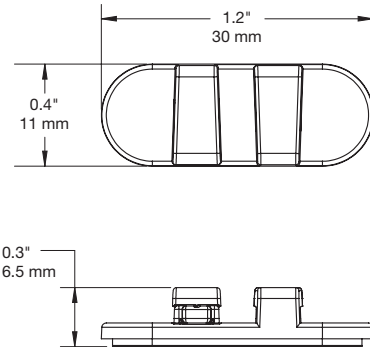

SPECIFICATIONS

Locking Nose Sensor, Single Port (AC123):

Flexible Sensor, Single Port (AC124):

SPECIFICATIONS

Power Supply Clamp (AC142):

Medallion Accessory (AC143):

SPECIFICATIONS

Multiport Alarm Unit (ZP1000):