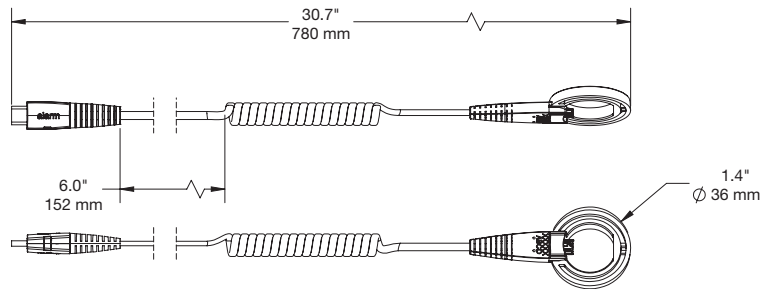

SPECIFICATIONS

Single Port Alarm Unit (AC102):

Micro USB Sensor, Single Port (AC201):

Mini USB Sensor, Single Port (AC121):

SPECIFICATIONS

USB Type C Sensor, Single Port (AC220):

USB Laptop Sensor, Single Port (AC122):

SPECIFICATIONS

Locking Nose Sensor, Single Port (AC123):

Flexible Sensor, Single Port (AC124):

SPECIFICATIONS

Power Supply Clamp (AC142):

Medallion Accessory (AC143):

SPECIFICATIONS

Multiport Alarm Unit (ZP1000):