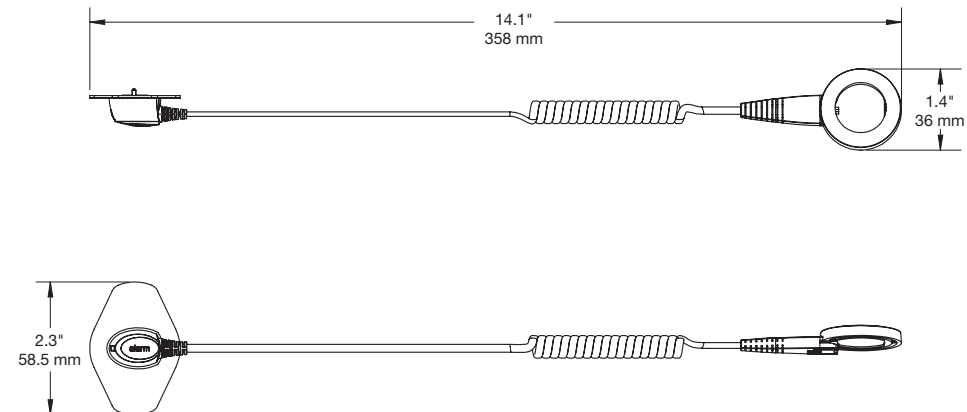

SPECIFICATIONS

Single Port Alarm Unit (AC102):

Micro USB Sensor, Single Port (AC201):

Mini USB Sensor, Single Port (AC121):

SPECIFICATIONS

USB Type C Sensor, Single Port (AC220):

USB Laptop Sensor, Single Port (AC122):

SPECIFICATIONS

Locking Nose Sensor, Single Port (AC123):

Flexible Sensor, Single Port (AC124):

SPECIFICATIONS

Power Supply Clamp (AC142):

Medallion Accessory (AC143):

SPECIFICATIONS

Multiport Alarm Unit (ZP1000):