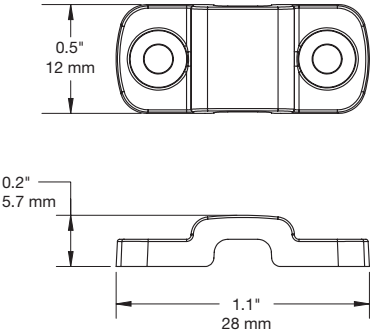

SPECIFICATIONS

Locking Nose Sensor, Single Port (AC123):

Flexible Sensor, Single Port (AC124):

SPECIFICATIONS

Power Supply Clamp (AC142):

Medallion Accessory (AC143):

SPECIFICATIONS

Multiport Alarm Unit (ZP1000):