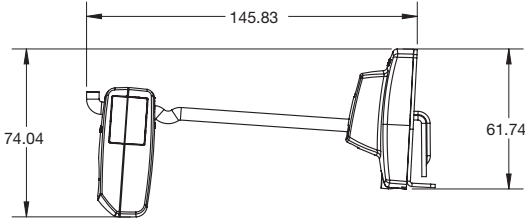

IR StopLok™ with Flexible Locking Hooks

/ Technical Specifications

SPECIFICATIONS

IR StopLok with Flexible Locking Hook - Double Wire 7", American Pegboard (NF2LOK7):

IR StopLok with Flexible Locking Hook - Double Wire 7", European Pegboard (NF2LOK7E):

IR StopLok with Flexible Locking Hook - Double Wire 9", American Pegboard (NF2LOK9):

SPECIFICATIONS

IR StopLok with Flexible Locking Hook - Double Wire 9", European Pegboard (NF2LOK9E):

IR StopLok with Flexible Locking Hook - Single Wire 5.5", American Pegboard & Slat Wall (SFLOK15S-NS6):

IR StopLok with Flexible Locking Hook - Single Wire 5.5", European (SFLOK15E-NS6):

SPECIFICATIONS

IR StopLok with Flexible Locking Hook - Single Wire for Bar 5.5" (SFLOK15F-NS6):

IR StopLok with Flexible Locking Hook - Single Wire for Bar 7.75" (SFLOK16F-NS6):