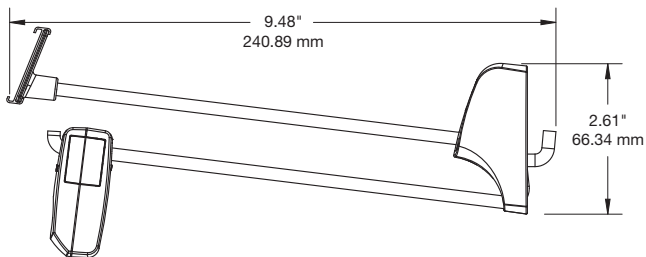

IR StopLok™ with Flexible Locking Hooks

/ Technical Specifications

SPECIFICATIONS

IR StopLok with Flexible Locking Hook - Double Wire 7", American Pegboard (NF2LOK7):

IR StopLok with Flexible Locking Hook - Double Wire 7", European Pegboard (NF2LOK7E):

IR StopLok with Flexible Locking Hook - Double Wire 9", American Pegboard (NF2LOK9):

SPECIFICATIONS

IR StopLok with Flexible Locking Hook - Double Wire 9", European Pegboard (NF2LOK9E):

IR StopLok with Flexible Locking Hook - Single Wire 5.5", American Pegboard & Slat Wall (SFLOK15S-NS6):

IR StopLok with Flexible Locking Hook - Single Wire 5.5", European (SFLOK15E-NS6):

SPECIFICATIONS

IR StopLok with Flexible Locking Hook - Single Wire for Bar 5.5" (SFLOK15F-NS6):

IR StopLok with Flexible Locking Hook - Single Wire for Bar 7.75" (SFLOK16F-NS6):

PRODUCT ORDERING

ORDER CODE	DESCRIPTION	CARTON QTY.
IR STOPLOK WITH FLEXIBLE LOCKING HOOK – DOUBLE WIRE		
NF2LOK7	IR Flexible Locking Hook - American Pegboard (7" / 18 cm)	25
NF2LOK7E	IR Flexible Locking Hook - European Pegboard (7" / 18 cm)	25
NF2LOK9	IR Flexible Locking Hook - American Pegboard (9" / 23 cm)	25
NF2LOK9E	IR Flexible Locking Hook - European Pegboard (9" / 23 cm)	25
IR STOPLOK WITH FLEXIBLE LOCKING HOOK – SINGLE WIRE		
SFLOK15E-NS6	Single Wire, European (5.5")	8
SFLOK15S-NS6	Single Wire, American Pegboard & Slat Wall (5.5")	8
SFLOK15F-NS6	Single Wire for Bar (5.5")	25
SFLOK16F-NS6	Single Wire for Bar (7.75")	8