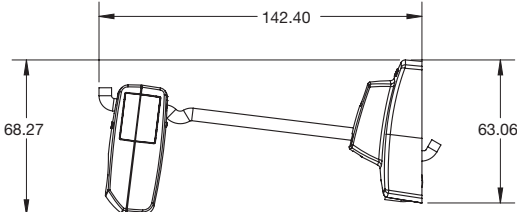

IR StopLok™ with Flexible Locking Hooks

/ Technical Specifications

SPECIFICATIONS

IR StopLok with Flexible Locking Hook - Double Wire 7", American Pegboard (NF2LOK7):

IR StopLok with Flexible Locking Hook - Double Wire 7", European Pegboard (NF2LOK7E):

IR StopLok with Flexible Locking Hook - Double Wire 9", American Pegboard (NF2LOK9):

SPECIFICATIONS

IR StopLok with Flexible Locking Hook - Double Wire 9", European Pegboard (NF2LOK9E):

IR StopLok with Flexible Locking Hook - Single Wire 5.5", American Pegboard & Slat Wall (SFLOK15S-NS6):

IR StopLok with Flexible Locking Hook - Single Wire 5.5", European (SFLOK15E-NS6):

SPECIFICATIONS

IR StopLok with Flexible Locking Hook - Single Wire for Bar 5.5" (SFLOK15F-NS6):

IR StopLok with Flexible Locking Hook - Single Wire for Bar 7.75" (SFLOK16F-NS6):