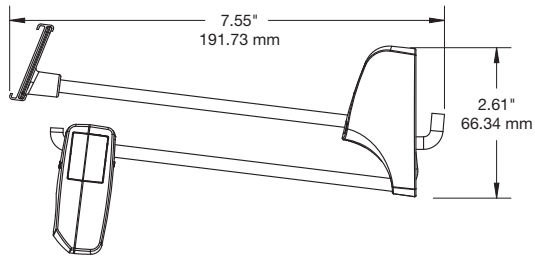

IR StopLok™ with Flexible Locking Hooks

/ Technical Specifications

SPECIFICATIONS

IR StopLok with Flexible Locking Hook - Double Wire 7", American Pegboard (NF2LOK7):

IR StopLok with Flexible Locking Hook - Double Wire 7", European Pegboard (NF2LOK7E):

IR StopLok with Flexible Locking Hook - Double Wire 9", American Pegboard (NF2LOK9):

SPECIFICATIONS

IR StopLok with Flexible Locking Hook - Double Wire 9", European Pegboard (NF2LOK9E):

IR StopLok with Flexible Locking Hook - Single Wire 5.5", American Pegboard & Slat Wall (SFLOK15S-NS6):

IR StopLok with Flexible Locking Hook - Single Wire 5.5", European (SFLOK15E-NS6):

SPECIFICATIONS

IR StopLok with Flexible Locking Hook - Single Wire for Bar 5.5" (SFLOK15F-NS6):

IR StopLok with Flexible Locking Hook - Single Wire for Bar 7.75" (SFLOK16F-NS6):

PRODUCT ORDERING

ORDER CODE	DESCRIPTION	CARTON QTY.
IR STOPLOK WITH FLEXIBLE LOCKING HOOK – DOUBLE WIRE		
NF2LOK7	IR Flexible Locking Hook - American Pegboard (7" / 18 cm)	25
NF2LOK7E	IR Flexible Locking Hook - European Pegboard (7" / 18 cm)	25
NF2LOK9	IR Flexible Locking Hook - American Pegboard (9" / 23 cm)	25
NF2LOK9E	IR Flexible Locking Hook - European Pegboard (9" / 23 cm)	25
IR STOPLOK WITH FLEXIBLE LOCKING HOOK – SINGLE WIRE		
SFLOK15E-NS6	Single Wire, European (5.5")	8
SFLOK15S-NS6	Single Wire, American Pegboard & Slat Wall (5.5")	8
SFLOK15F-NS6	Single Wire for Bar (5.5")	25
SFLOK16F-NS6	Single Wire for Bar (7.75")	8