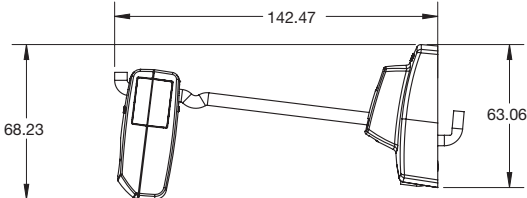

IR StopLok™ with Flexible Locking Hooks

/ Technical Specifications

SPECIFICATIONS

IR StopLok with Flexible Locking Hook - Double Wire 7", American Pegboard (NF2LOK7):

IR StopLok with Flexible Locking Hook - Double Wire 7", European Pegboard (NF2LOK7E):

IR StopLok with Flexible Locking Hook - Double Wire 9", American Pegboard (NF2LOK9):

SPECIFICATIONS

IR StopLok with Flexible Locking Hook - Double Wire 9", European Pegboard (NF2LOK9E):

IR StopLok with Flexible Locking Hook - Single Wire 5.5", American Pegboard & Slat Wall (SFLOK15S-NS6):

IR StopLok with Flexible Locking Hook - Single Wire 5.5", European (SFLOK15E-NS6):

SPECIFICATIONS

IR StopLok with Flexible Locking Hook - Single Wire for Bar 5.5" (SFLOK15F-NS6):

IR StopLok with Flexible Locking Hook - Single Wire for Bar 7.75" (SFLOK16F-NS6):

PRODUCT ORDERING

ORDER CODE	DESCRIPTION	CARTON QTY.
IR STOPLOK WITH FLEXIBLE LOCKING HOOK – DOUBLE WIRE		
NF2LOK7	IR Flexible Locking Hook - American Pegboard (7" / 18 cm)	25
NF2LOK7E	IR Flexible Locking Hook - European Pegboard (7" / 18 cm)	25
NF2LOK9	IR Flexible Locking Hook - American Pegboard (9" / 23 cm)	25
NF2LOK9E	IR Flexible Locking Hook - European Pegboard (9" / 23 cm)	25
IR STOPLOK WITH FLEXIBLE LOCKING HOOK – SINGLE WIRE		
SFLOK15E-NS6	Single Wire, European (5.5")	8
SFLOK15S-NS6	Single Wire, American Pegboard & Slat Wall (5.5")	8
SFLOK15F-NS6	Single Wire for Bar (5.5")	25
SFLOK16F-NS6	Single Wire for Bar (7.75")	8