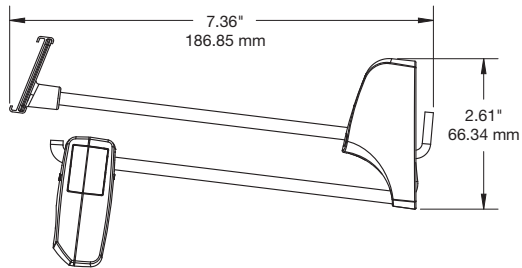

IR StopLok™ with Flexible Locking Hooks

/ Technical Specifications

SPECIFICATIONS

IR StopLok with Flexible Locking Hook - Double Wire 7", American Pegboard (NF2LOK7):

IR StopLok with Flexible Locking Hook - Double Wire 7", European Pegboard (NF2LOK7E):

IR StopLok with Flexible Locking Hook - Double Wire 9", American Pegboard (NF2LOK9):

SPECIFICATIONS

IR StopLok with Flexible Locking Hook - Double Wire 9", European Pegboard (NF2LOK9E):

IR StopLok with Flexible Locking Hook - Single Wire 5.5", American Pegboard & Slat Wall (SFLOK15S-NS6):

IR StopLok with Flexible Locking Hook - Single Wire 5.5", European (SFLOK15E-NS6):

SPECIFICATIONS

IR StopLok with Flexible Locking Hook - Single Wire for Bar 5.5" (SFLOK15F-NS6):

IR StopLok with Flexible Locking Hook - Single Wire for Bar 7.75" (SFLOK16F-NS6):