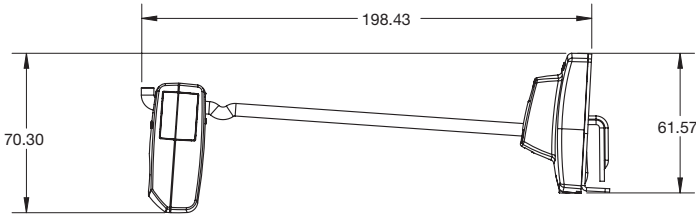

IR StopLok with Flexible Locking Hook - Double Wire 9", American Pegboard (NF2LOK9):

SPECIFICATIONS

IR StopLok with Flexible Locking Hook - Double Wire 9", European Pegboard (NF2LOK9E):

IR StopLok with Flexible Locking Hook - Single Wire 5.5", American Pegboard & Slat Wall (SFLOK15S-NS6):

IR StopLok with Flexible Locking Hook - Single Wire 5.5", European (SFLOK15E-NS6):

SPECIFICATIONS

IR StopLok with Flexible Locking Hook - Single Wire for Bar 5.5" (SFLOK15F-NS6):

IR StopLok with Flexible Locking Hook - Single Wire for Bar 7.75" (SFLOK16F-NS6):

PRODUCT ORDERING

ORDER CODE	DESCRIPTION	CARTON QTY.
IR STOPLOK WITH FLEXIBLE LOCKING HOOK – DOUBLE WIRE		
NF2LOK7	IR Flexible Locking Hook - American Pegboard (7" / 18 cm)	25
NF2LOK7E	IR Flexible Locking Hook - European Pegboard (7" / 18 cm)	25
NF2LOK9	IR Flexible Locking Hook - American Pegboard (9" / 23 cm)	25
NF2LOK9E	IR Flexible Locking Hook - European Pegboard (9" / 23 cm)	25
IR STOPLOK WITH FLEXIBLE LOCKING HOOK – SINGLE WIRE		
SFLOK15E-NS6	Single Wire, European (5.5")	8
SFLOK15S-NS6	Single Wire, American Pegboard & Slat Wall (5.5")	8
SFLOK15F-NS6	Single Wire for Bar (5.5")	25
SFLOK16F-NS6	Single Wire for Bar (7.75")	8