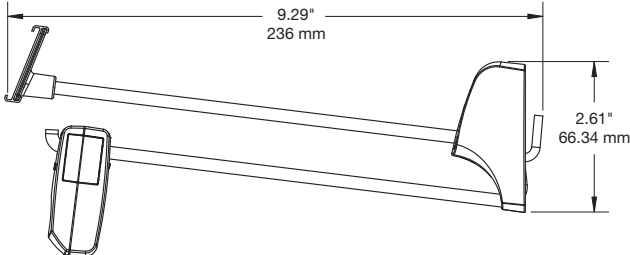

IR StopLok™ with Flexible Locking Hooks

/ Technical Specifications

SPECIFICATIONS

IR StopLok with Flexible Locking Hook - Double Wire 7", American Pegboard (NF2LOK7):

IR StopLok with Flexible Locking Hook - Double Wire 7", European Pegboard (NF2LOK7E):

IR StopLok with Flexible Locking Hook - Double Wire 9", American Pegboard (NF2LOK9):

SPECIFICATIONS

IR StopLok with Flexible Locking Hook - Double Wire 9", European Pegboard (NF2LOK9E):

IR StopLok with Flexible Locking Hook - Single Wire 5.5", American Pegboard & Slat Wall (SFLOK15S-NS6):

IR StopLok with Flexible Locking Hook - Single Wire 5.5", European (SFLOK15E-NS6):

SPECIFICATIONS

IR StopLok with Flexible Locking Hook - Single Wire for Bar 5.5" (SFLOK15F-NS6):

IR StopLok with Flexible Locking Hook - Single Wire for Bar 7.75" (SFLOK16F-NS6):

PRODUCT ORDERING

ORDER CODE	DESCRIPTION	CARTON QTY.
IR STOPLOK WITH FLEXIBLE LOCKING HOOK – DOUBLE WIRE		
NF2LOK7	IR Flexible Locking Hook - American Pegboard (7" / 18 cm)	25
NF2LOK7E	IR Flexible Locking Hook - European Pegboard (7" / 18 cm)	25
NF2LOK9	IR Flexible Locking Hook - American Pegboard (9" / 23 cm)	25
NF2LOK9E	IR Flexible Locking Hook - European Pegboard (9" / 23 cm)	25
IR STOPLOK WITH FLEXIBLE LOCKING HOOK – SINGLE WIRE		
SFLOK15E-NS6	Single Wire, European (5.5")	8
SFLOK15S-NS6	Single Wire, American Pegboard & Slat Wall (5.5")	8
SFLOK15F-NS6	Single Wire for Bar (5.5")	25
SFLOK16F-NS6	Single Wire for Bar (7.75")	8