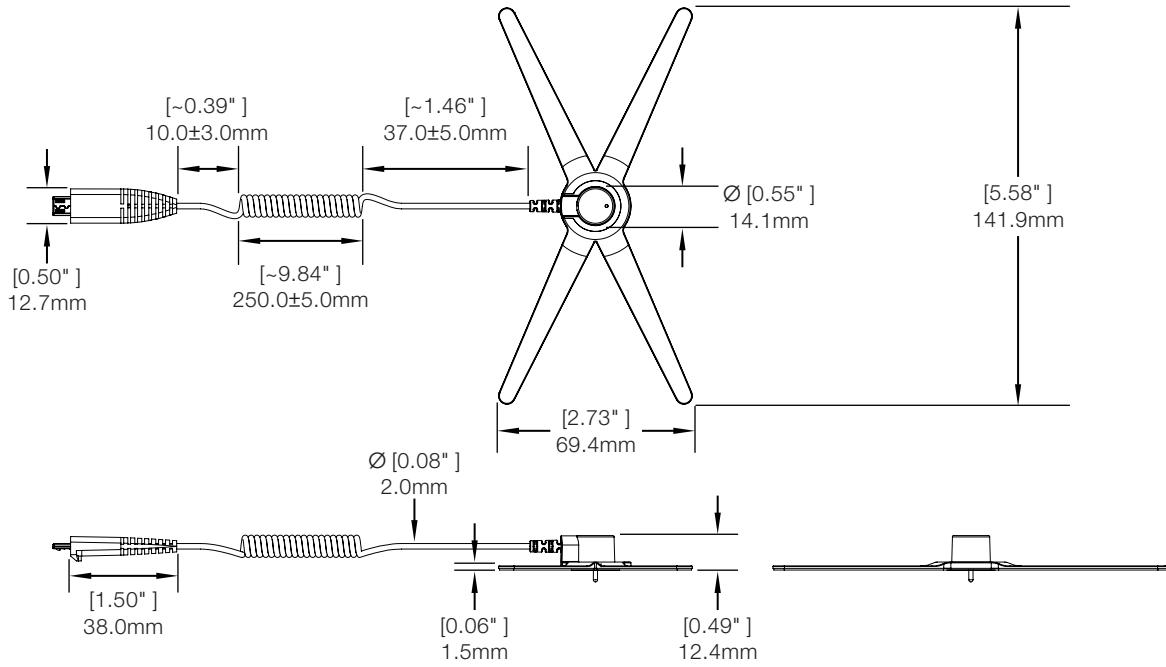

Zips™ 6 & 12 Port / Technical Specifications

SPECIFICATIONS

Zips Flex Sensor, Micro-USB, Coiled Cable (ZM3400):