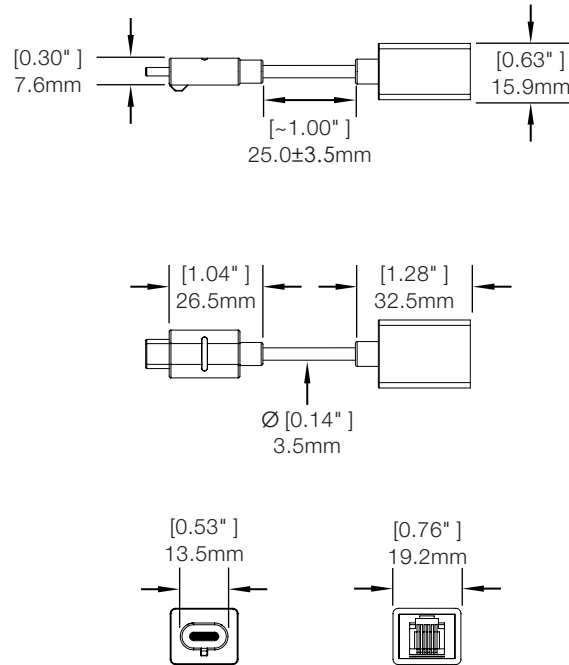

Zips™ 6 & 12 Port / Technical Specifications

SPECIFICATIONS

Zips 6 & 12 Port Adaptor for RJ Sensors (ZM4002):