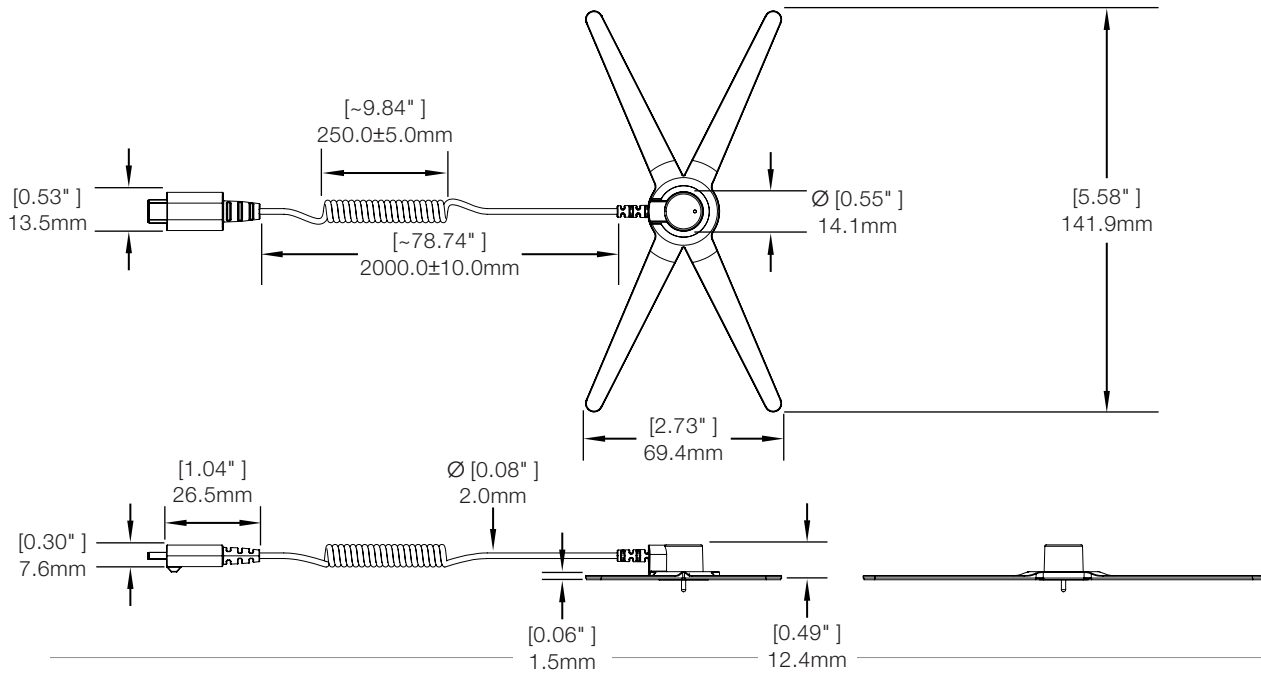

Zips™ 6 & 12 Port / Technical Specifications

SPECIFICATIONS

Zips Flex Sensor, USB-C, Hybrid Cable (ZM3402):