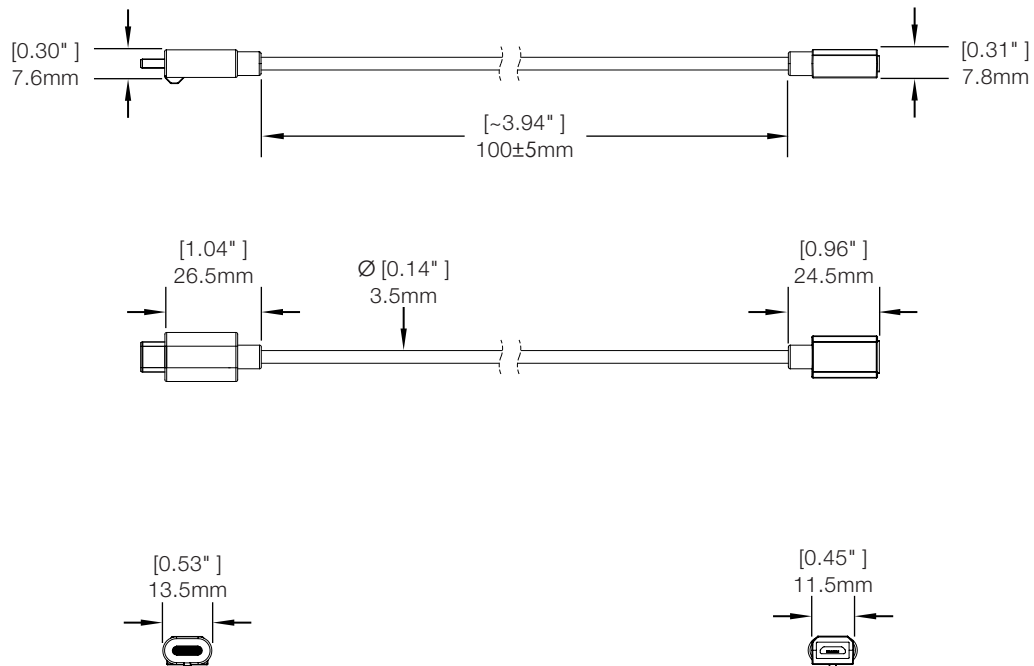

Zips 6 & 12 Port Adaptor for Zips Micro-USB Sensors (ZM4001):