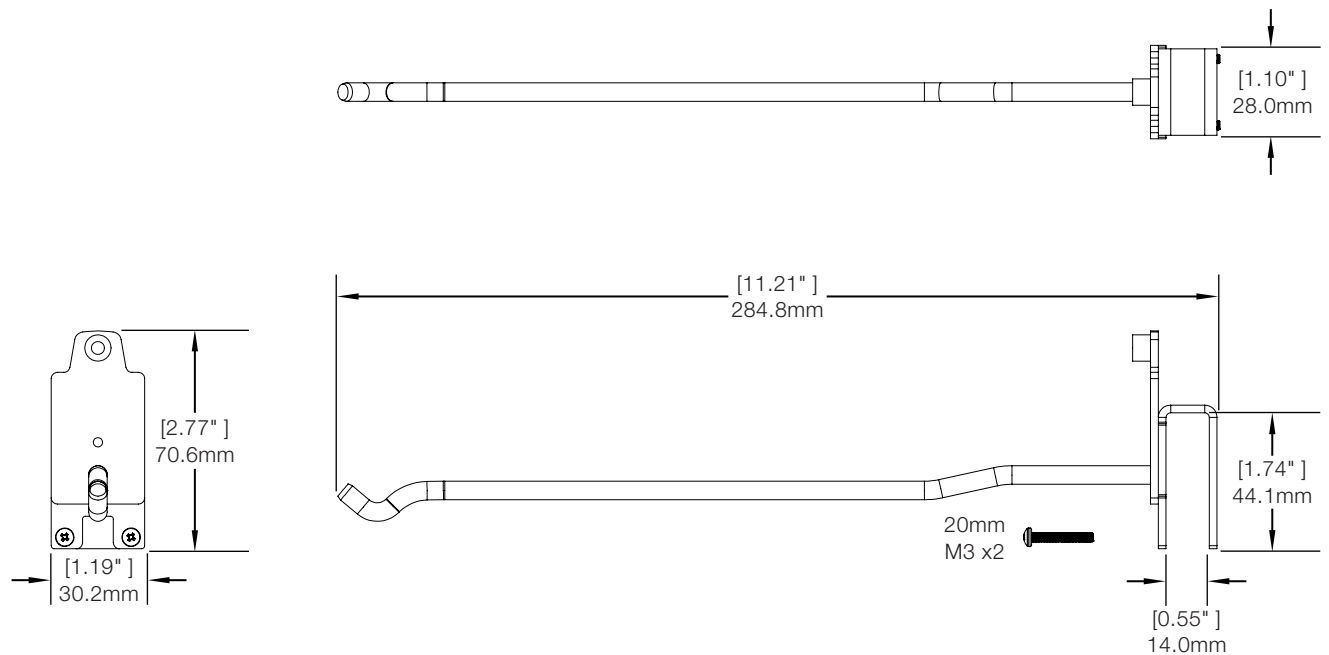

SPECIFICATIONS

T1000 Shim Kit for T1046 Hangbar (T1000-SHIM1):

T1000 Dispenser, 12 inch 15mm Coil (T1040):

SPECIFICATIONS

T1000 Dispenser, 12 inch 30mm Coil (T1041):

T1000 Dispenser, 12 inch 50mm Coil (T1042):

SPECIFICATIONS

T1000 12 inch Rod, American Pegboard (T1046-A):

T1000 12 inch Rod, Adjustable Hangbar (T1046-A1):

SPECIFICATIONS

T1000 American Pegboard Metal Spacer - 12 Pack (T1046-AMETAL):

T1000 12 inch Rod, 37mm x 13mm Hangbar (T1046-B1):

SPECIFICATIONS

T1000 12 inch Rod, 50mm x 20mm Hangbar (T1046-B2):

T1000 12 inch Rod, 30mm x 10mm Hangbar (T1046-B3):

Secure Fixtures - T1000 / Technical Specifications

SPECIFICATIONS

T1000 12 inch Rod, Custom Hangbar (T1046-B4):

T1000 12 inch Rod, European Pegboard (T1046-E):

SPECIFICATIONS

T1000 European Pegboard Metal Spacer - 12 Pack (T1046-EMETAL):

T1000 12 inch Rod, Hangbar with Insert (T1046-INS):

SPECIFICATIONS

T1000 12 inch Rod, Slatwall (T1046-S):