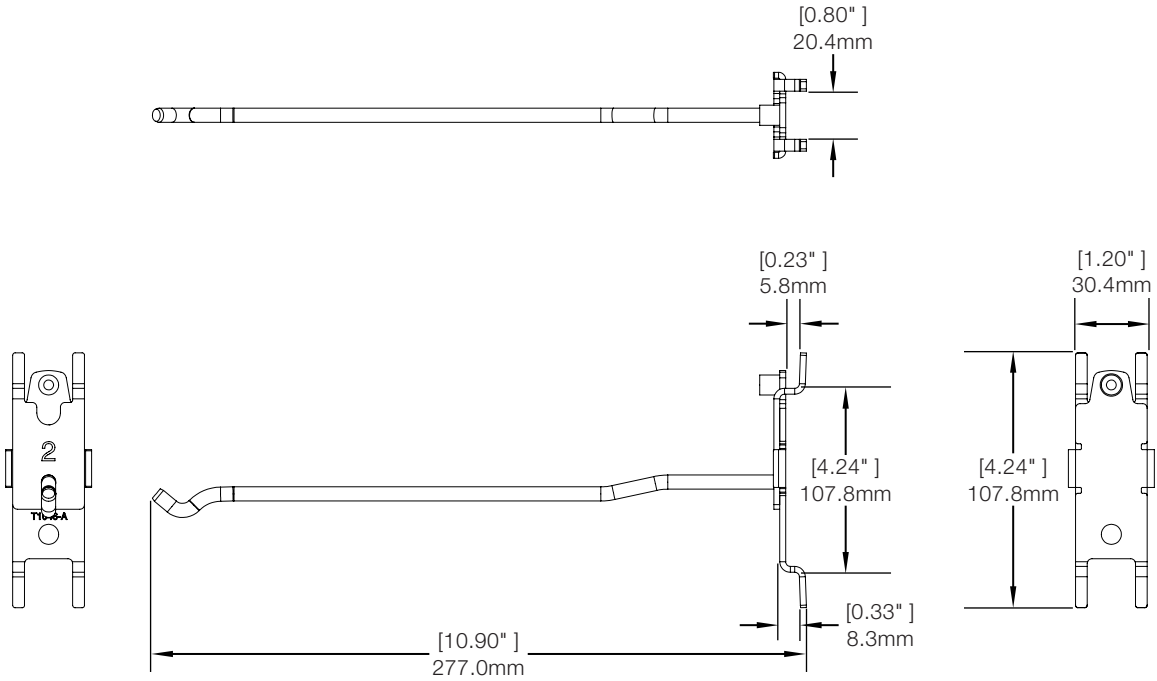

SPECIFICATIONS

T1000 Shim Kit for T1046 Hangbar (T1000-SHIM1):

T1000 Dispenser, 12 inch 15mm Coil (T1040):

SPECIFICATIONS

T1000 Dispenser, 12 inch 30mm Coil (T1041):

T1000 Dispenser, 12 inch 50mm Coil (T1042):

SPECIFICATIONS

T1000 12 inch Rod, American Pegboard (T1046-A):

T1000 12 inch Rod, Adjustable Hangbar (T1046-A1):

SPECIFICATIONS

T1000 American Pegboard Metal Spacer - 12 Pack (T1046-AMETAL):

T1000 12 inch Rod, 37mm x 13mm Hangbar (T1046-B1):

SPECIFICATIONS

T1000 12 inch Rod, 50mm x 20mm Hangbar (T1046-B2):

T1000 12 inch Rod, 30mm x 10mm Hangbar (T1046-B3):

Secure Fixtures - T1000 / Technical Specifications

SPECIFICATIONS

T1000 12 inch Rod, Custom Hangbar (T1046-B4):

T1000 12 inch Rod, European Pegboard (T1046-E):

SPECIFICATIONS

T1000 European Pegboard Metal Spacer - 12 Pack (T1046-EMETAL):

T1000 12 inch Rod, Hangbar with Insert (T1046-INS):

SPECIFICATIONS

T1000 12 inch Rod, Slatwall (T1046-S):