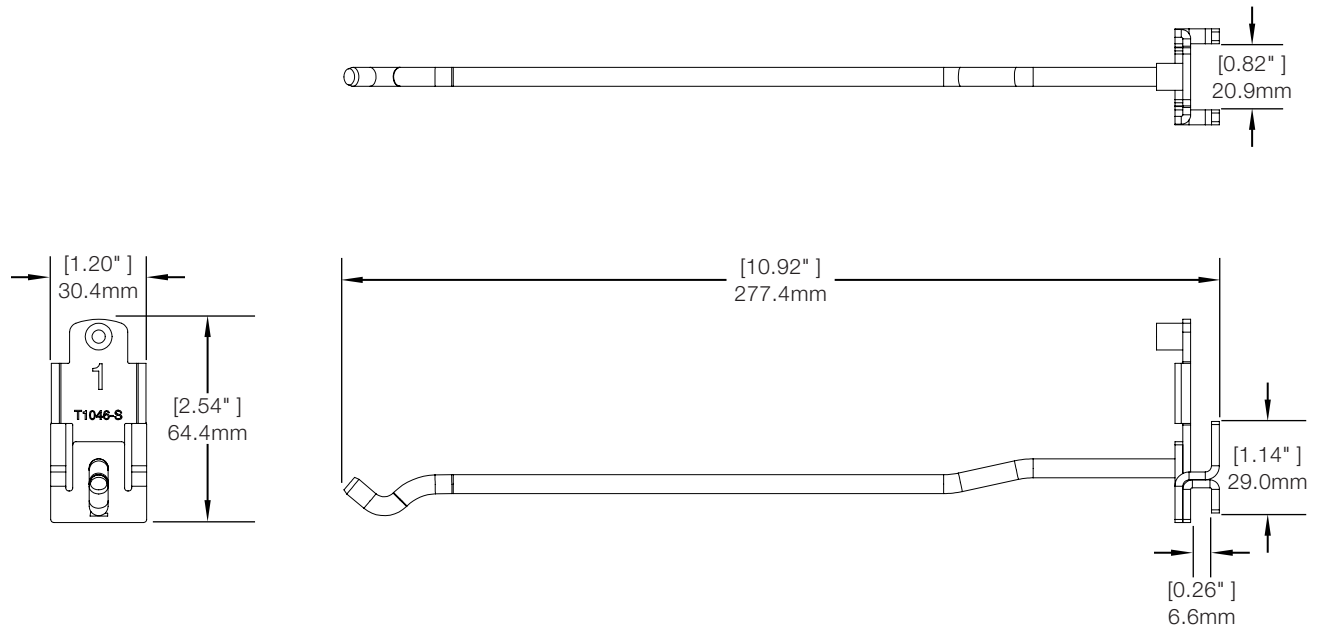

SPECIFICATIONS

T1000 12 inch Rod, American Pegboard (T1046-A):

T1000 12 inch Rod, Adjustable Hangbar (T1046-A1):

SPECIFICATIONS

T1000 American Pegboard Metal Spacer - 12 Pack (T1046-AMETAL):

T1000 12 inch Rod, 37mm x 13mm Hangbar (T1046-B1):

SPECIFICATIONS

T1000 12 inch Rod, 50mm x 20mm Hangbar (T1046-B2):

T1000 12 inch Rod, 30mm x 10mm Hangbar (T1046-B3):

Secure Fixtures - T1000 / Technical Specifications

SPECIFICATIONS

T1000 12 inch Rod, Custom Hangbar (T1046-B4):

T1000 12 inch Rod, European Pegboard (T1046-E):

SPECIFICATIONS

T1000 European Pegboard Metal Spacer - 12 Pack (T1046-EMETAL):

T1000 12 inch Rod, Hangbar with Insert (T1046-INS):

SPECIFICATIONS

T1000 12 inch Rod, Slatwall (T1046-S):

T1000 12 inch Rod, Uni-Web Slatwall (T1046-UW):

SPECIFICATIONS

T1000 Interchangeable 12 inch, 15mm Coil - 6 pack (T1047):

T1000 Interchangeable 12 inch, 30mm Coil - 6 pack (T1048):

SPECIFICATIONS

T1000 Interchangeable 12 inch, 50mm Coil - 6 pack (T1049):