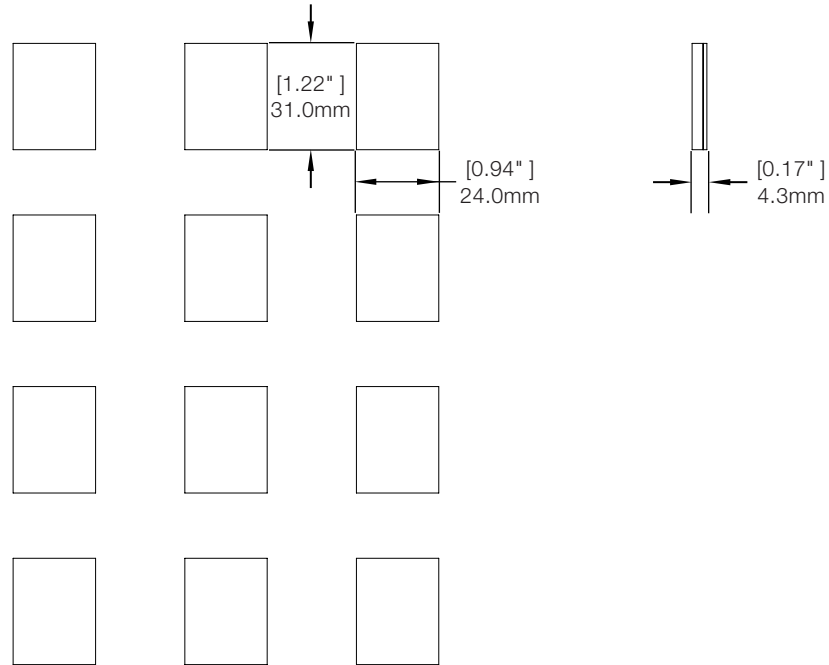

SPECIFICATIONS

T1000 Shim Kit for T1046 Hangbar (T1000-SHIM1):

T1000 Dispenser, 12 inch 15mm Coil (T1040):

SPECIFICATIONS

T1000 Dispenser, 12 inch 30mm Coil (T1041):

T1000 Dispenser, 12 inch 50mm Coil (T1042):

SPECIFICATIONS

T1000 12 inch Rod, American Pegboard (T1046-A):

T1000 12 inch Rod, Adjustable Hangbar (T1046-A1):

SPECIFICATIONS

T1000 American Pegboard Metal Spacer - 12 Pack (T1046-AMETAL):

T1000 12 inch Rod, 37mm x 13mm Hangbar (T1046-B1):

SPECIFICATIONS

T1000 12 inch Rod, 50mm x 20mm Hangbar (T1046-B2):

T1000 12 inch Rod, 30mm x 10mm Hangbar (T1046-B3):

Secure Fixtures - T1000 / Technical Specifications

SPECIFICATIONS

T1000 12 inch Rod, Custom Hangbar (T1046-B4):

T1000 12 inch Rod, European Pegboard (T1046-E):

SPECIFICATIONS

T1000 European Pegboard Metal Spacer - 12 Pack (T1046-EMETAL):

T1000 12 inch Rod, Hangbar with Insert (T1046-INS):

SPECIFICATIONS

T1000 12 inch Rod, Slatwall (T1046-S):