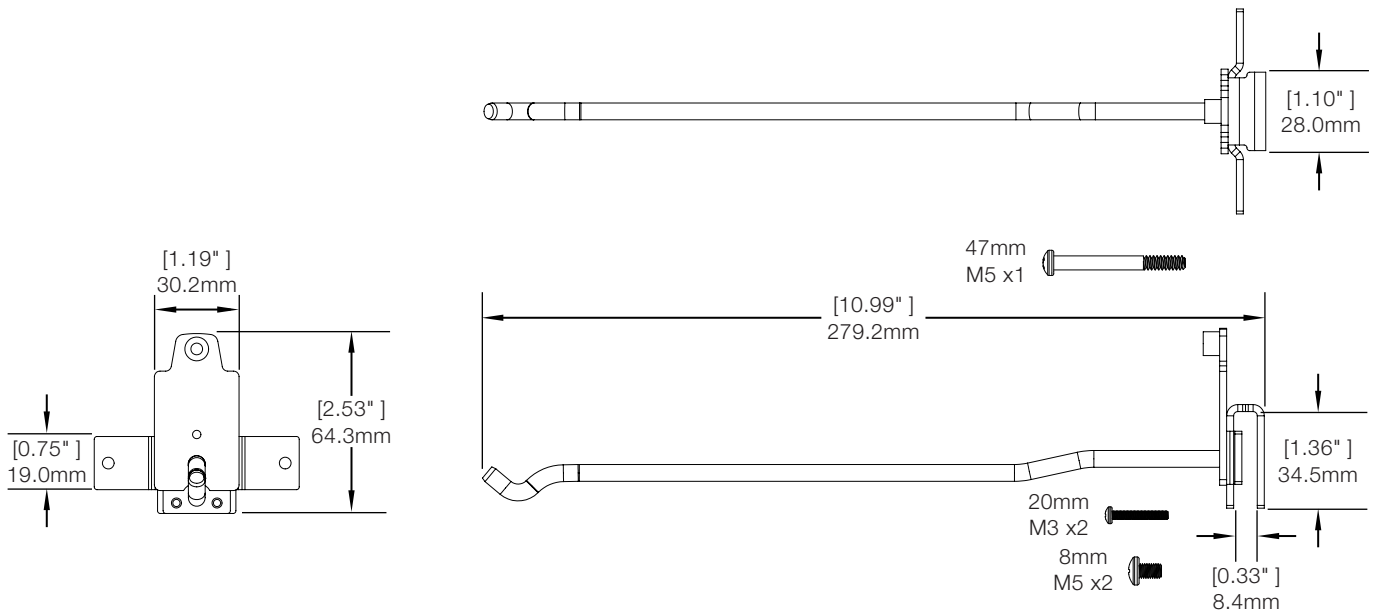

SPECIFICATIONS

T1000 12 inch Rod, American Pegboard (T1046-A):

T1000 12 inch Rod, Adjustable Hangbar (T1046-A1):

SPECIFICATIONS

T1000 American Pegboard Metal Spacer - 12 Pack (T1046-AMETAL):

T1000 12 inch Rod, 37mm x 13mm Hangbar (T1046-B1):

SPECIFICATIONS

T1000 12 inch Rod, 50mm x 20mm Hangbar (T1046-B2):

T1000 12 inch Rod, 30mm x 10mm Hangbar (T1046-B3):

Secure Fixtures - T1000 / Technical Specifications

SPECIFICATIONS

T1000 12 inch Rod, Custom Hangbar (T1046-B4):

T1000 12 inch Rod, European Pegboard (T1046-E):

SPECIFICATIONS

T1000 European Pegboard Metal Spacer - 12 Pack (T1046-EMETAL):

T1000 12 inch Rod, Hangbar with Insert (T1046-INS):

SPECIFICATIONS

T1000 12 inch Rod, Slatwall (T1046-S):

T1000 12 inch Rod, Uni-Web Slatwall (T1046-UW):

SPECIFICATIONS

T1000 Interchangeable 12 inch, 15mm Coil - 6 pack (T1047):

T1000 Interchangeable 12 inch, 30mm Coil - 6 pack (T1048):

SPECIFICATIONS

T1000 Interchangeable 12 inch, 50mm Coil - 6 pack (T1049):