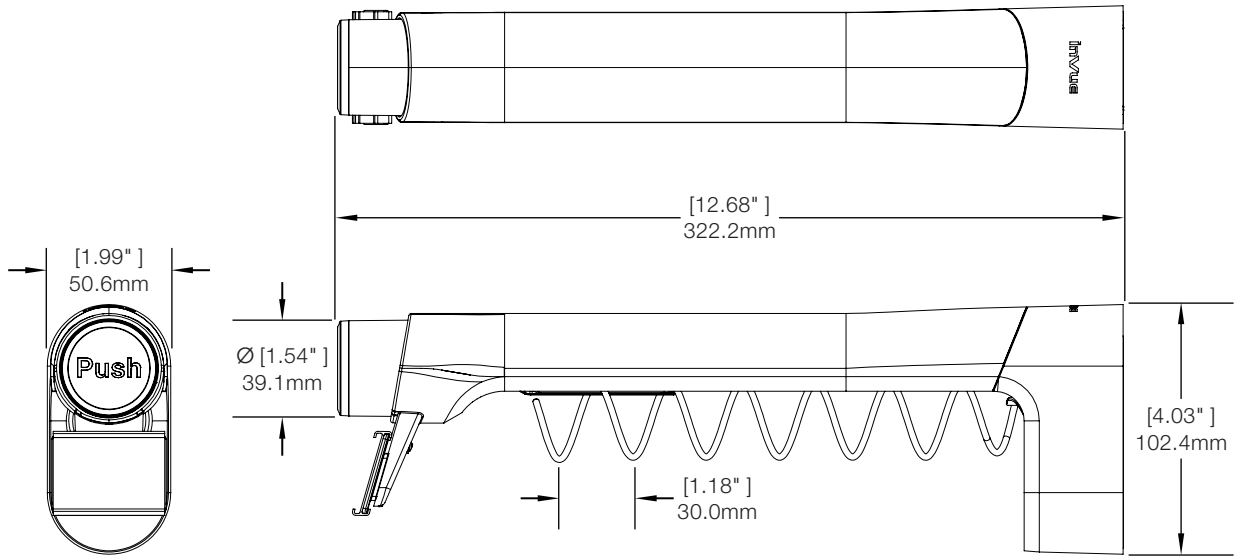

SPECIFICATIONS

T1000 Shim Kit for T1046 Hangbar (T1000-SHIM1):

T1000 Dispenser, 12 inch 15mm Coil (T1040):

SPECIFICATIONS

T1000 Dispenser, 12 inch 30mm Coil (T1041):

T1000 Dispenser, 12 inch 50mm Coil (T1042):

SPECIFICATIONS

T1000 12 inch Rod, American Pegboard (T1046-A):

T1000 12 inch Rod, Adjustable Hangbar (T1046-A1):

SPECIFICATIONS

T1000 American Pegboard Metal Spacer - 12 Pack (T1046-AMETAL):

T1000 12 inch Rod, 37mm x 13mm Hangbar (T1046-B1):

SPECIFICATIONS

T1000 12 inch Rod, 50mm x 20mm Hangbar (T1046-B2):

T1000 12 inch Rod, 30mm x 10mm Hangbar (T1046-B3):

Secure Fixtures - T1000 / Technical Specifications

SPECIFICATIONS

T1000 12 inch Rod, Custom Hangbar (T1046-B4):

T1000 12 inch Rod, European Pegboard (T1046-E):

SPECIFICATIONS

T1000 European Pegboard Metal Spacer - 12 Pack (T1046-EMETAL):

T1000 12 inch Rod, Hangbar with Insert (T1046-INS):

SPECIFICATIONS

T1000 12 inch Rod, Slatwall (T1046-S):