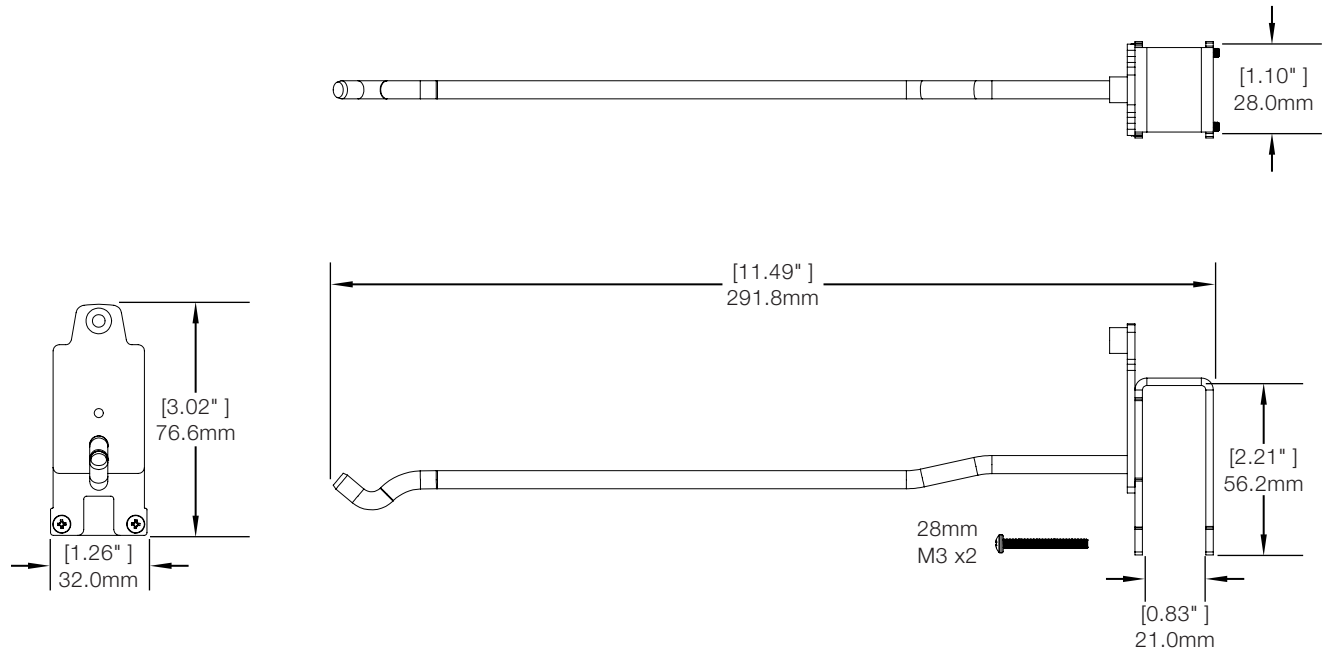

SPECIFICATIONS

T1000 Shim Kit for T1046 Hangbar (T1000-SHIM1):

T1000 Dispenser, 12 inch 15mm Coil (T1040):

SPECIFICATIONS

T1000 Dispenser, 12 inch 30mm Coil (T1041):

T1000 Dispenser, 12 inch 50mm Coil (T1042):

SPECIFICATIONS

T1000 12 inch Rod, American Pegboard (T1046-A):

T1000 12 inch Rod, Adjustable Hangbar (T1046-A1):

SPECIFICATIONS

T1000 American Pegboard Metal Spacer - 12 Pack (T1046-AMETAL):

T1000 12 inch Rod, 37mm x 13mm Hangbar (T1046-B1):

SPECIFICATIONS

T1000 12 inch Rod, 50mm x 20mm Hangbar (T1046-B2):

T1000 12 inch Rod, 30mm x 10mm Hangbar (T1046-B3):

Secure Fixtures - T1000 / Technical Specifications

SPECIFICATIONS

T1000 12 inch Rod, Custom Hangbar (T1046-B4):

T1000 12 inch Rod, European Pegboard (T1046-E):

SPECIFICATIONS

T1000 European Pegboard Metal Spacer - 12 Pack (T1046-EMETAL):

T1000 12 inch Rod, Hangbar with Insert (T1046-INS):

SPECIFICATIONS

T1000 12 inch Rod, Slatwall (T1046-S):