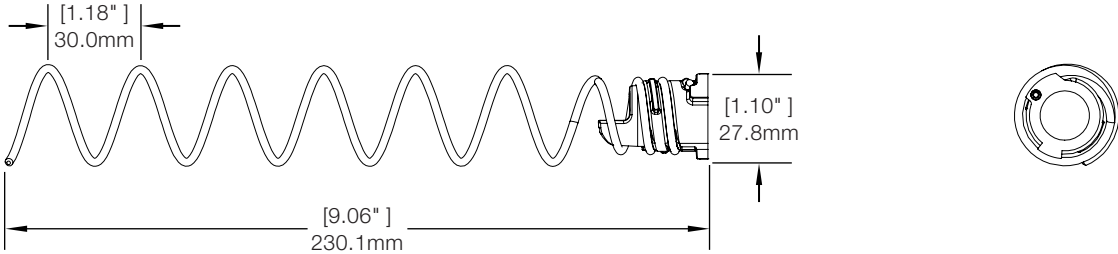

T1000 12 inch Rod, Uni-Web Slatwall (T1046-UW):

SPECIFICATIONS

T1000 Interchangeable 12 inch, 15mm Coil - 6 pack (T1047):

T1000 Interchangeable 12 inch, 30mm Coil - 6 pack (T1048):

SPECIFICATIONS

T1000 Interchangeable 12 inch, 50mm Coil - 6 pack (T1049):