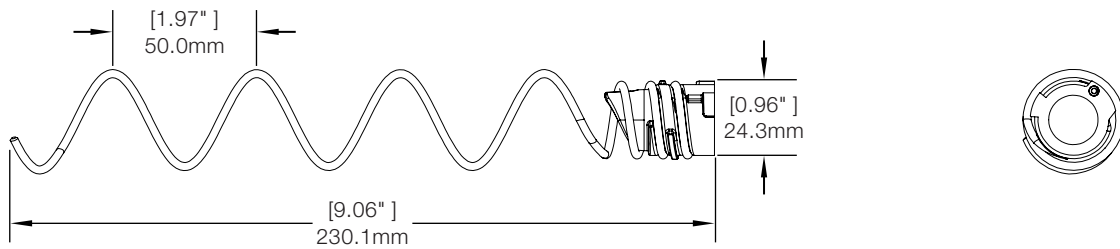

SPECIFICATIONS

T1000 12 inch Rod, 50mm x 20mm Hangbar (T1046-B2):

T1000 12 inch Rod, 30mm x 10mm Hangbar (T1046-B3):

Secure Fixtures - T1000 / Technical Specifications

SPECIFICATIONS

T1000 12 inch Rod, Custom Hangbar (T1046-B4):

T1000 12 inch Rod, Uni-Web Slatwall (T1046-UW):

SPECIFICATIONS

T1000 Interchangeable 12 inch, 15mm Coil - 6 pack (T1047):

T1000 Interchangeable 12 inch, 30mm Coil - 6 pack (T1048):

SPECIFICATIONS

T1000 Interchangeable 12 inch, 50mm Coil - 6 pack (T1049):