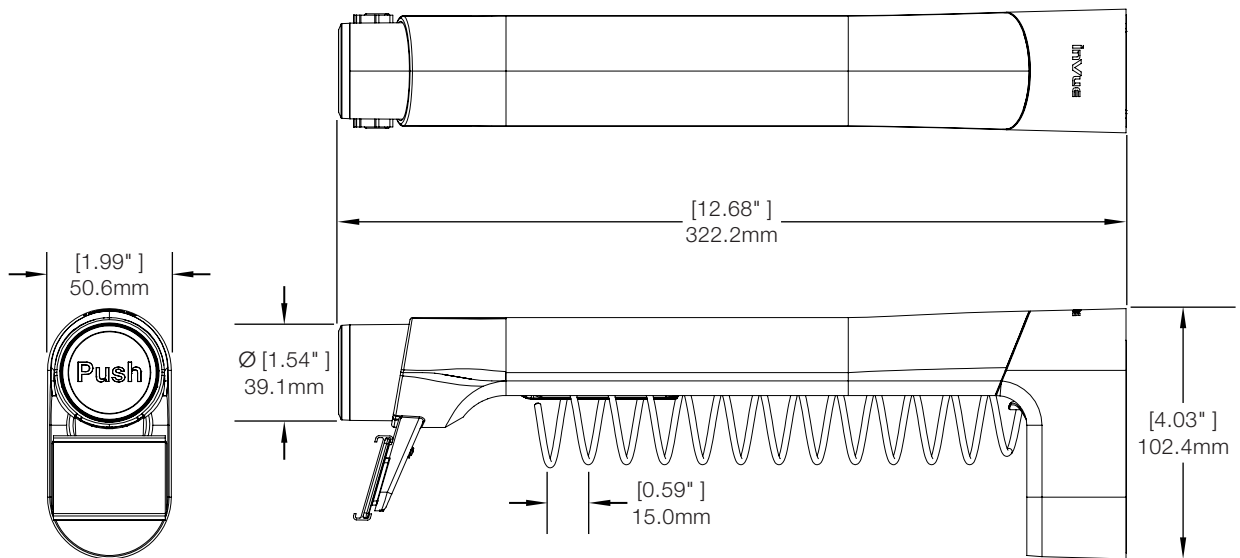

SPECIFICATIONS

T1000 Shim Kit for T1046 Hangbar (T1000-SHIM1):

T1000 Dispenser, 12 inch 15mm Coil (T1040):

SPECIFICATIONS

T1000 Dispenser, 12 inch 30mm Coil (T1041):

T1000 Dispenser, 12 inch 50mm Coil (T1042):

SPECIFICATIONS

T1000 12 inch Rod, American Pegboard (T1046-A):

T1000 12 inch Rod, Adjustable Hangbar (T1046-A1):

SPECIFICATIONS

T1000 American Pegboard Metal Spacer - 12 Pack (T1046-AMETAL):

T1000 12 inch Rod, 37mm x 13mm Hangbar (T1046-B1):

SPECIFICATIONS

T1000 12 inch Rod, 50mm x 20mm Hangbar (T1046-B2):

T1000 12 inch Rod, 30mm x 10mm Hangbar (T1046-B3):

Secure Fixtures - T1000 / Technical Specifications

SPECIFICATIONS

T1000 12 inch Rod, Custom Hangbar (T1046-B4):

T1000 12 inch Rod, European Pegboard (T1046-E):

SPECIFICATIONS

T1000 European Pegboard Metal Spacer - 12 Pack (T1046-EMETAL):

T1000 12 inch Rod, Hangbar with Insert (T1046-INS):

SPECIFICATIONS

T1000 12 inch Rod, Slatwall (T1046-S):