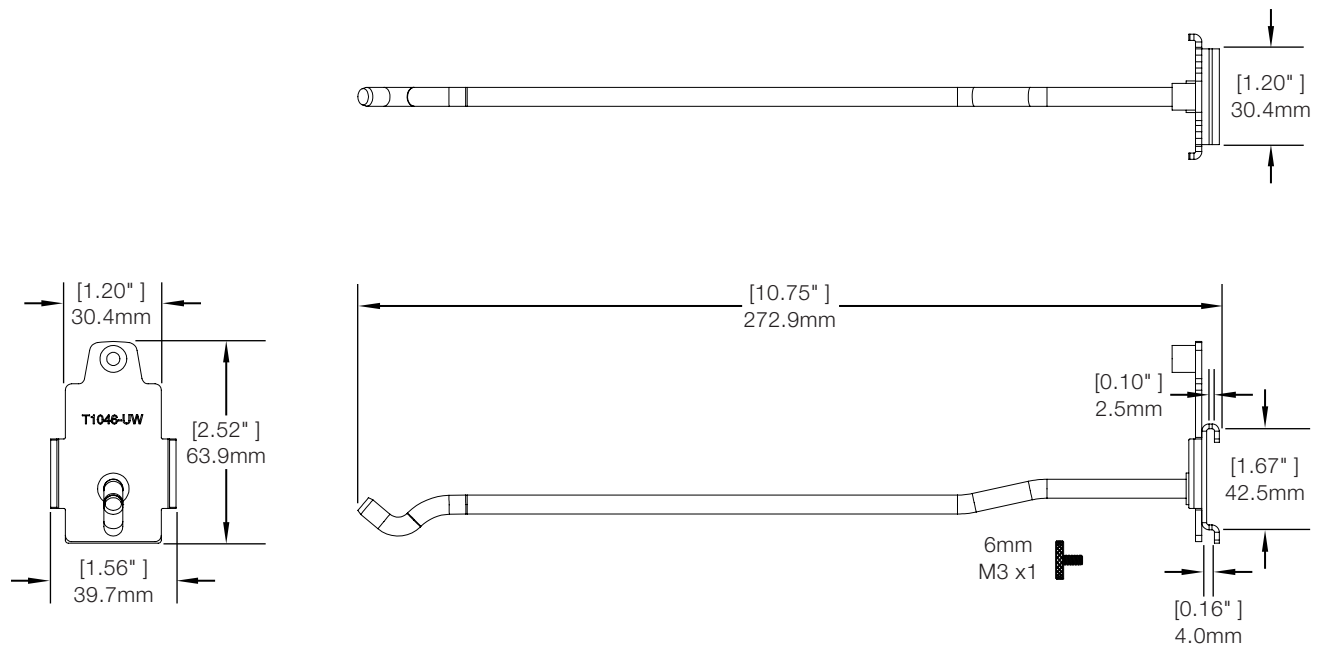

SPECIFICATIONS

T1000 12 inch Rod, American Pegboard (T1046-A):

T1000 12 inch Rod, Adjustable Hangbar (T1046-A1):

SPECIFICATIONS

T1000 American Pegboard Metal Spacer - 12 Pack (T1046-AMETAL):

T1000 12 inch Rod, 37mm x 13mm Hangbar (T1046-B1):

SPECIFICATIONS

T1000 12 inch Rod, 50mm x 20mm Hangbar (T1046-B2):

T1000 12 inch Rod, 30mm x 10mm Hangbar (T1046-B3):

Secure Fixtures - T1000 / Technical Specifications

SPECIFICATIONS

T1000 12 inch Rod, Custom Hangbar (T1046-B4):

T1000 12 inch Rod, European Pegboard (T1046-E):

SPECIFICATIONS

T1000 European Pegboard Metal Spacer - 12 Pack (T1046-EMETAL):

T1000 12 inch Rod, Hangbar with Insert (T1046-INS):

SPECIFICATIONS

T1000 12 inch Rod, Slatwall (T1046-S):

T1000 12 inch Rod, Uni-Web Slatwall (T1046-UW):

SPECIFICATIONS

T1000 Interchangeable 12 inch, 15mm Coil - 6 pack (T1047):

T1000 Interchangeable 12 inch, 30mm Coil - 6 pack (T1048):

SPECIFICATIONS

T1000 Interchangeable 12 inch, 50mm Coil - 6 pack (T1049):