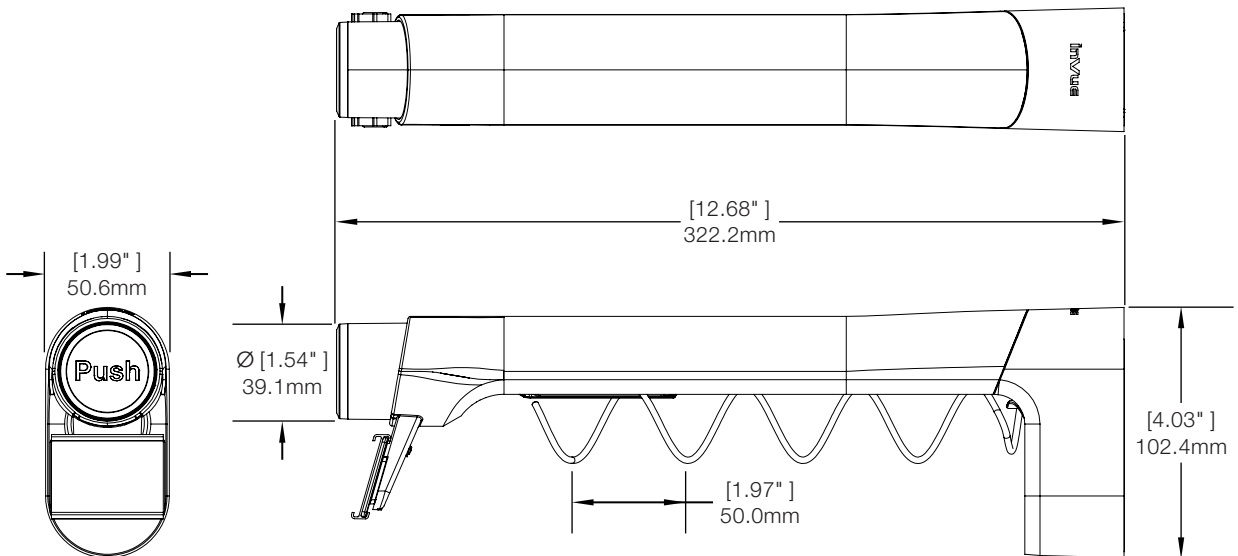

SPECIFICATIONS

T1000 Shim Kit for T1046 Hangbar (T1000-SHIM1):

T1000 Dispenser, 12 inch 15mm Coil (T1040):

SPECIFICATIONS

T1000 Dispenser, 12 inch 30mm Coil (T1041):

T1000 Dispenser, 12 inch 50mm Coil (T1042):

SPECIFICATIONS

T1000 12 inch Rod, American Pegboard (T1046-A):

T1000 12 inch Rod, Adjustable Hangbar (T1046-A1):

SPECIFICATIONS

T1000 American Pegboard Metal Spacer - 12 Pack (T1046-AMETAL):

T1000 12 inch Rod, 37mm x 13mm Hangbar (T1046-B1):

SPECIFICATIONS

T1000 12 inch Rod, 50mm x 20mm Hangbar (T1046-B2):

T1000 12 inch Rod, 30mm x 10mm Hangbar (T1046-B3):

Secure Fixtures - T1000 / Technical Specifications

SPECIFICATIONS

T1000 12 inch Rod, Custom Hangbar (T1046-B4):

T1000 12 inch Rod, European Pegboard (T1046-E):

SPECIFICATIONS

T1000 European Pegboard Metal Spacer - 12 Pack (T1046-EMETAL):

T1000 12 inch Rod, Hangbar with Insert (T1046-INS):

SPECIFICATIONS

T1000 12 inch Rod, Slatwall (T1046-S):