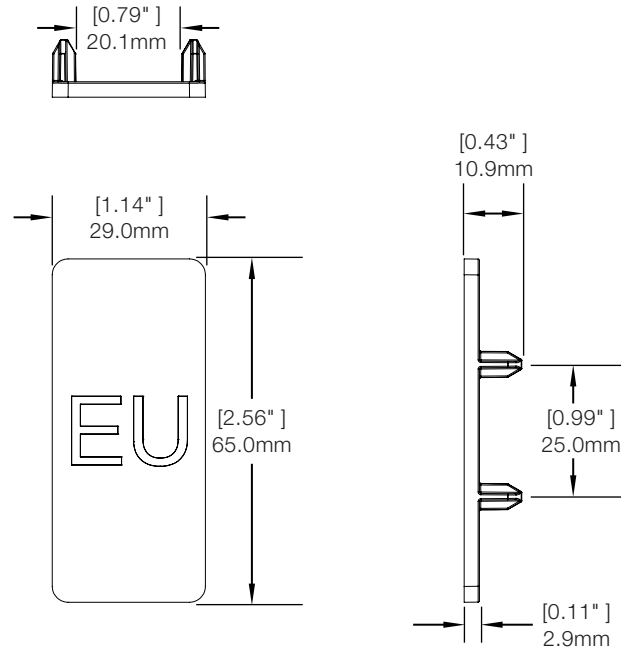

SPECIFICATIONS

T1000 12 inch Rod, American Pegboard (T1046-A):

T1000 12 inch Rod, Adjustable Hangbar (T1046-A1):

SPECIFICATIONS

T1000 American Pegboard Metal Spacer - 12 Pack (T1046-AMETAL):

T1000 12 inch Rod, 37mm x 13mm Hangbar (T1046-B1):

SPECIFICATIONS

T1000 12 inch Rod, 50mm x 20mm Hangbar (T1046-B2):

T1000 12 inch Rod, 30mm x 10mm Hangbar (T1046-B3):

Secure Fixtures - T1000 / Technical Specifications

SPECIFICATIONS

T1000 12 inch Rod, Custom Hangbar (T1046-B4):

T1000 12 inch Rod, European Pegboard (T1046-E):

SPECIFICATIONS

T1000 European Pegboard Metal Spacer - 12 Pack (T1046-EMETAL):

T1000 12 inch Rod, Hangbar with Insert (T1046-INS):

SPECIFICATIONS

T1000 12 inch Rod, Slatwall (T1046-S):

T1000 12 inch Rod, Uni-Web Slatwall (T1046-UW):

SPECIFICATIONS

T1000 Interchangeable 12 inch, 15mm Coil - 6 pack (T1047):

T1000 Interchangeable 12 inch, 30mm Coil - 6 pack (T1048):

SPECIFICATIONS

T1000 Interchangeable 12 inch, 50mm Coil - 6 pack (T1049):