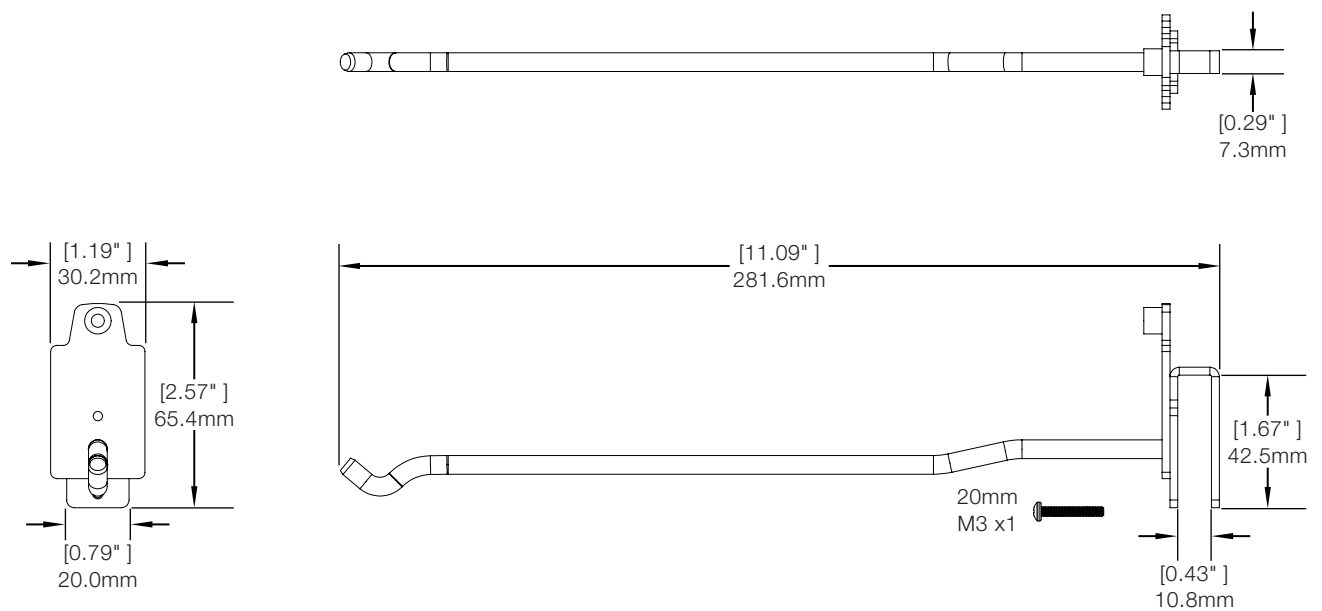

SPECIFICATIONS

T1000 12 inch Rod, American Pegboard (T1046-A):

T1000 12 inch Rod, Adjustable Hangbar (T1046-A1):

SPECIFICATIONS

T1000 American Pegboard Metal Spacer - 12 Pack (T1046-AMETAL):

T1000 12 inch Rod, 37mm x 13mm Hangbar (T1046-B1):

SPECIFICATIONS

T1000 12 inch Rod, 50mm x 20mm Hangbar (T1046-B2):

T1000 12 inch Rod, 30mm x 10mm Hangbar (T1046-B3):

Secure Fixtures - T1000 / Technical Specifications

SPECIFICATIONS

T1000 12 inch Rod, Custom Hangbar (T1046-B4):

T1000 12 inch Rod, European Pegboard (T1046-E):

SPECIFICATIONS

T1000 European Pegboard Metal Spacer - 12 Pack (T1046-EMETAL):

T1000 12 inch Rod, Hangbar with Insert (T1046-INS):

SPECIFICATIONS

T1000 12 inch Rod, Slatwall (T1046-S):

T1000 12 inch Rod, Uni-Web Slatwall (T1046-UW):

SPECIFICATIONS

T1000 Interchangeable 12 inch, 15mm Coil - 6 pack (T1047):

T1000 Interchangeable 12 inch, 30mm Coil - 6 pack (T1048):

SPECIFICATIONS

T1000 Interchangeable 12 inch, 50mm Coil - 6 pack (T1049):