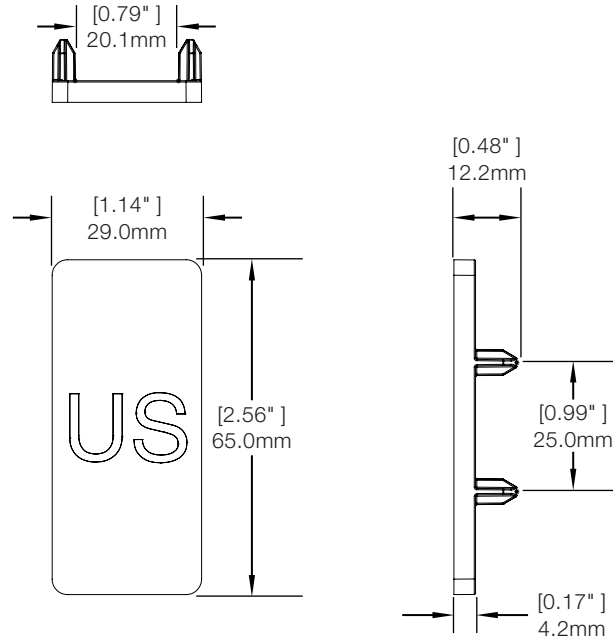

SPECIFICATIONS

T1000 12 inch Rod, American Pegboard (T1046-A):

T1000 12 inch Rod, Adjustable Hangbar (T1046-A1):

SPECIFICATIONS

T1000 American Pegboard Metal Spacer - 12 Pack (T1046-AMETAL):

T1000 12 inch Rod, 37mm x 13mm Hangbar (T1046-B1):

SPECIFICATIONS

T1000 12 inch Rod, 50mm x 20mm Hangbar (T1046-B2):

T1000 12 inch Rod, 30mm x 10mm Hangbar (T1046-B3):

Secure Fixtures - T1000 / Technical Specifications

SPECIFICATIONS

T1000 12 inch Rod, Custom Hangbar (T1046-B4):

T1000 12 inch Rod, European Pegboard (T1046-E):

SPECIFICATIONS

T1000 European Pegboard Metal Spacer - 12 Pack (T1046-EMETAL):

T1000 12 inch Rod, Hangbar with Insert (T1046-INS):

SPECIFICATIONS

T1000 12 inch Rod, Slatwall (T1046-S):

T1000 12 inch Rod, Uni-Web Slatwall (T1046-UW):

SPECIFICATIONS

T1000 Interchangeable 12 inch, 15mm Coil - 6 pack (T1047):

T1000 Interchangeable 12 inch, 30mm Coil - 6 pack (T1048):

SPECIFICATIONS

T1000 Interchangeable 12 inch, 50mm Coil - 6 pack (T1049):