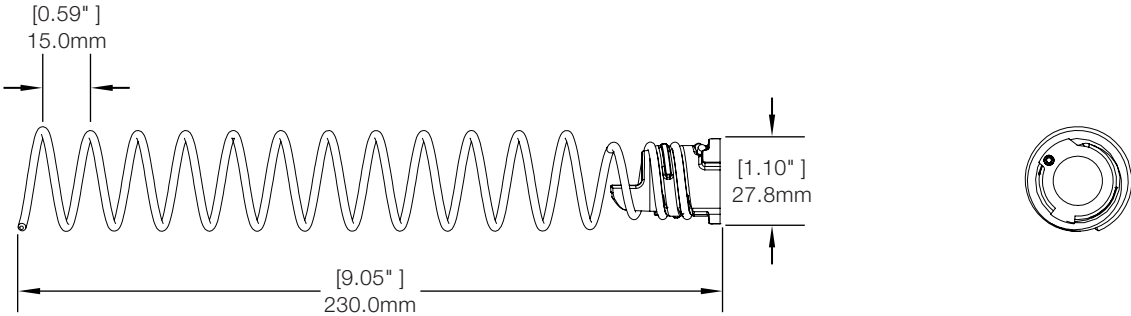

SPECIFICATIONS

T1000 12 inch Rod, 50mm x 20mm Hangbar (T1046-B2):

T1000 12 inch Rod, 30mm x 10mm Hangbar (T1046-B3):

Secure Fixtures - T1000 / Technical Specifications

SPECIFICATIONS

T1000 12 inch Rod, Custom Hangbar (T1046-B4):

T1000 12 inch Rod, European Pegboard (T1046-E):

SPECIFICATIONS

T1000 European Pegboard Metal Spacer - 12 Pack (T1046-EMETAL):

T1000 12 inch Rod, Hangbar with Insert (T1046-INS):

SPECIFICATIONS

T1000 12 inch Rod, Slatwall (T1046-S):

T1000 12 inch Rod, Uni-Web Slatwall (T1046-UW):

SPECIFICATIONS

T1000 Interchangeable 12 inch, 15mm Coil - 6 pack (T1047):

T1000 Interchangeable 12 inch, 30mm Coil - 6 pack (T1048):

SPECIFICATIONS

T1000 Interchangeable 12 inch, 50mm Coil - 6 pack (T1049):