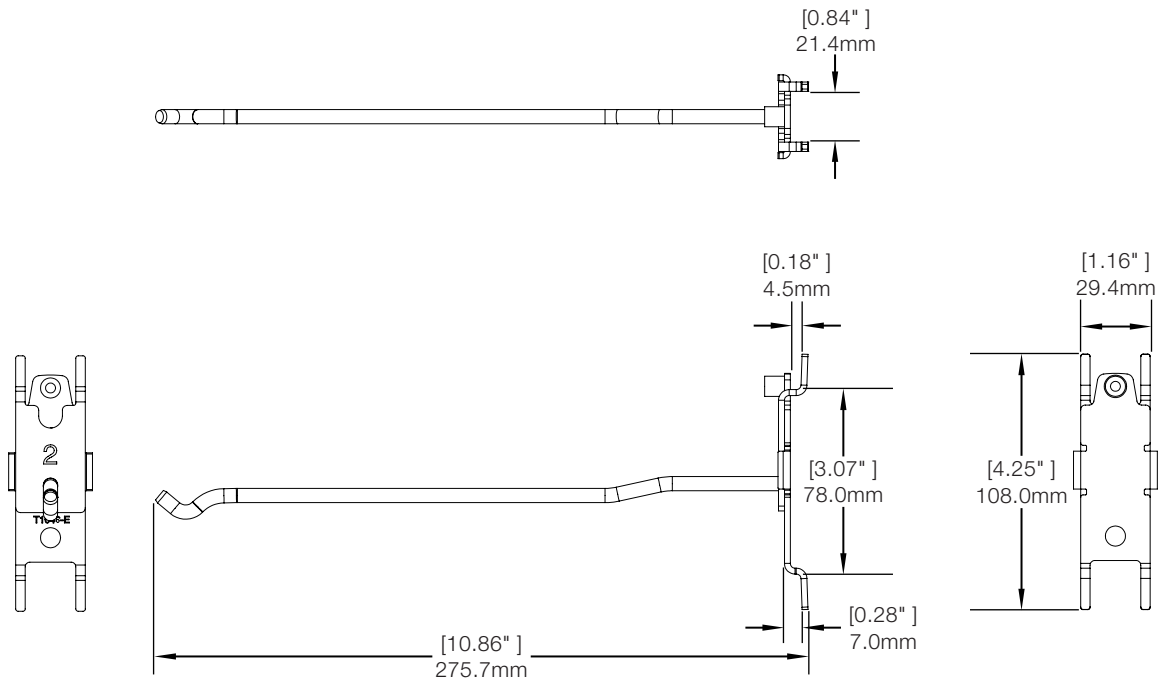

SPECIFICATIONS

T1000 12 inch Rod, American Pegboard (T1046-A):

T1000 12 inch Rod, Adjustable Hangbar (T1046-A1):

SPECIFICATIONS

T1000 American Pegboard Metal Spacer - 12 Pack (T1046-AMETAL):

T1000 12 inch Rod, 37mm x 13mm Hangbar (T1046-B1):

SPECIFICATIONS

T1000 12 inch Rod, 50mm x 20mm Hangbar (T1046-B2):

T1000 12 inch Rod, 30mm x 10mm Hangbar (T1046-B3):

Secure Fixtures - T1000 / Technical Specifications

SPECIFICATIONS

T1000 12 inch Rod, Custom Hangbar (T1046-B4):

T1000 12 inch Rod, European Pegboard (T1046-E):

SPECIFICATIONS

T1000 European Pegboard Metal Spacer - 12 Pack (T1046-EMETAL):

T1000 12 inch Rod, Hangbar with Insert (T1046-INS):

SPECIFICATIONS

T1000 12 inch Rod, Slatwall (T1046-S):

T1000 12 inch Rod, Uni-Web Slatwall (T1046-UW):

SPECIFICATIONS

T1000 Interchangeable 12 inch, 15mm Coil - 6 pack (T1047):

T1000 Interchangeable 12 inch, 30mm Coil - 6 pack (T1048):

SPECIFICATIONS

T1000 Interchangeable 12 inch, 50mm Coil - 6 pack (T1049):