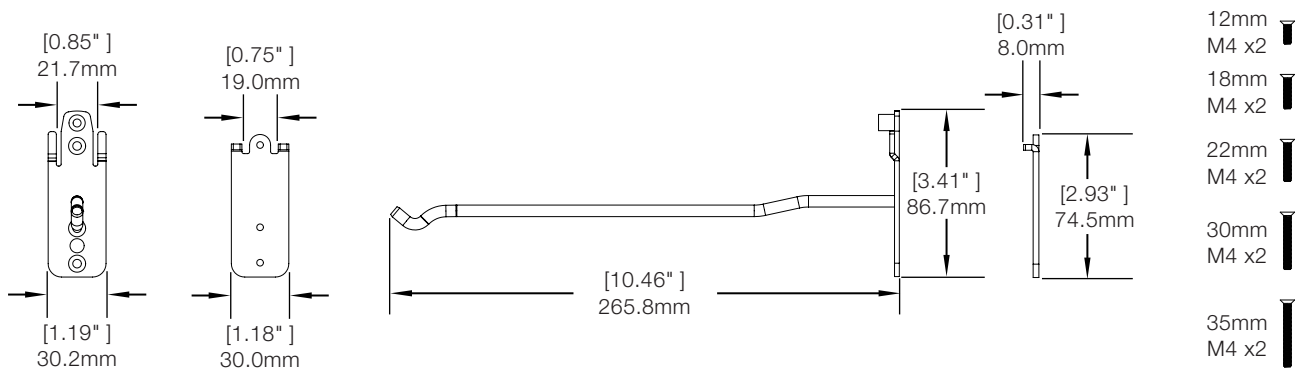

SPECIFICATIONS

T1000 Shim Kit for T1046 Hangbar (T1000-SHIM1):

T1000 Dispenser, 12 inch 15mm Coil (T1040):

SPECIFICATIONS

T1000 Dispenser, 12 inch 30mm Coil (T1041):

T1000 Dispenser, 12 inch 50mm Coil (T1042):

SPECIFICATIONS

T1000 12 inch Rod, American Pegboard (T1046-A):

T1000 12 inch Rod, Adjustable Hangbar (T1046-A1):

SPECIFICATIONS

T1000 American Pegboard Metal Spacer - 12 Pack (T1046-AMETAL):

T1000 12 inch Rod, 37mm x 13mm Hangbar (T1046-B1):

SPECIFICATIONS

T1000 12 inch Rod, 50mm x 20mm Hangbar (T1046-B2):

T1000 12 inch Rod, 30mm x 10mm Hangbar (T1046-B3):

Secure Fixtures - T1000 / Technical Specifications

SPECIFICATIONS

T1000 12 inch Rod, Custom Hangbar (T1046-B4):

T1000 12 inch Rod, Uni-Web Slatwall (T1046-UW):

SPECIFICATIONS

T1000 Interchangeable 12 inch, 15mm Coil - 6 pack (T1047):

T1000 Interchangeable 12 inch, 30mm Coil - 6 pack (T1048):

SPECIFICATIONS

T1000 Interchangeable 12 inch, 50mm Coil - 6 pack (T1049):