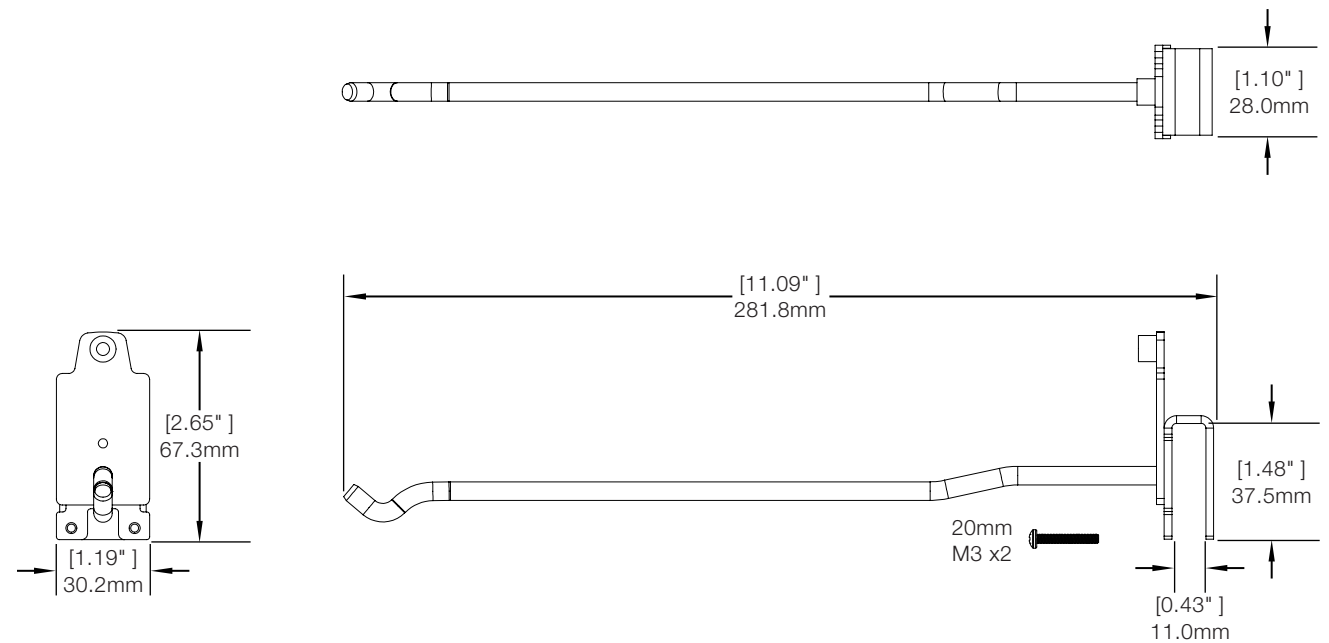

SPECIFICATIONS

T1000 Shim Kit for T1046 Hangbar (T1000-SHIM1):

T1000 Dispenser, 12 inch 15mm Coil (T1040):

SPECIFICATIONS

T1000 Dispenser, 12 inch 30mm Coil (T1041):

T1000 Dispenser, 12 inch 50mm Coil (T1042):

SPECIFICATIONS

T1000 12 inch Rod, American Pegboard (T1046-A):

T1000 12 inch Rod, Adjustable Hangbar (T1046-A1):

SPECIFICATIONS

T1000 American Pegboard Metal Spacer - 12 Pack (T1046-AMETAL):

T1000 12 inch Rod, 37mm x 13mm Hangbar (T1046-B1):

SPECIFICATIONS

T1000 12 inch Rod, 50mm x 20mm Hangbar (T1046-B2):

T1000 12 inch Rod, 30mm x 10mm Hangbar (T1046-B3):

Secure Fixtures - T1000 / Technical Specifications

SPECIFICATIONS

T1000 12 inch Rod, Custom Hangbar (T1046-B4):

T1000 12 inch Rod, European Pegboard (T1046-E):

SPECIFICATIONS

T1000 European Pegboard Metal Spacer - 12 Pack (T1046-EMETAL):

T1000 12 inch Rod, Hangbar with Insert (T1046-INS):

SPECIFICATIONS

T1000 12 inch Rod, Slatwall (T1046-S):