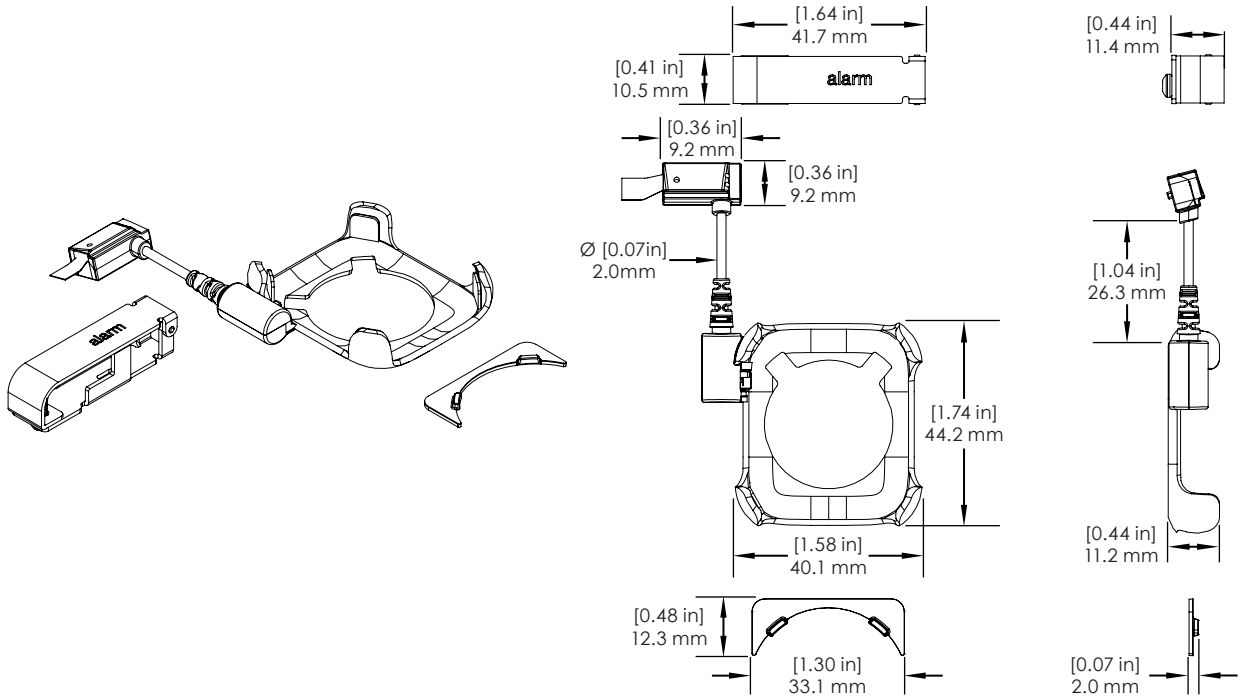

ZW1012

ZW1014

SPECIFICATIONS

WS2/W2000 UNIVERSAL OEM KIT (ZW1015):

WS2/W2000 APPLE OEM KIT (ZW1017):

SPECIFICATIONS

WS2 EXPOSED CABLE APPLE WATCH (41MM) TRAY SENSOR (ZW1051):

WS2 EXPOSED CABLE APPLE WATCH (45MM) TRAY SENSOR (ZW1052):

SPECIFICATIONS

WS2 APPLE WATCH ULTRA TRAY SENSOR (ZW1057):

WS2/W2000 APPLE WATCH (41MM) FLEX TRAY SENSOR (ZW1921):

SPECIFICATIONS

WS2/W2000 APPLE WATCH (45MM) FLEX TRAY SENSOR (ZW1922):

WS2/W2000 APPLE WATCH ULTRA FLEX TRAY SENSOR (ZW1929):

SPECIFICATIONS

WS2/W2000 APPLE OEM KIT WITH ALIGNMENT FEATURE (ZW1981):

WS2/W2000 ALIGNER REPLACEMENT KIT FOR ZW1005 (ADH2394):

SPECIFICATIONS

W2000 ALL ABOVE TABLE WEARABLE SOLUTION (ZW2000, ZW2100):

ONEPOD WEARABLES FOR APPLE WATCH, USB-A CHARGERS (DBD212)