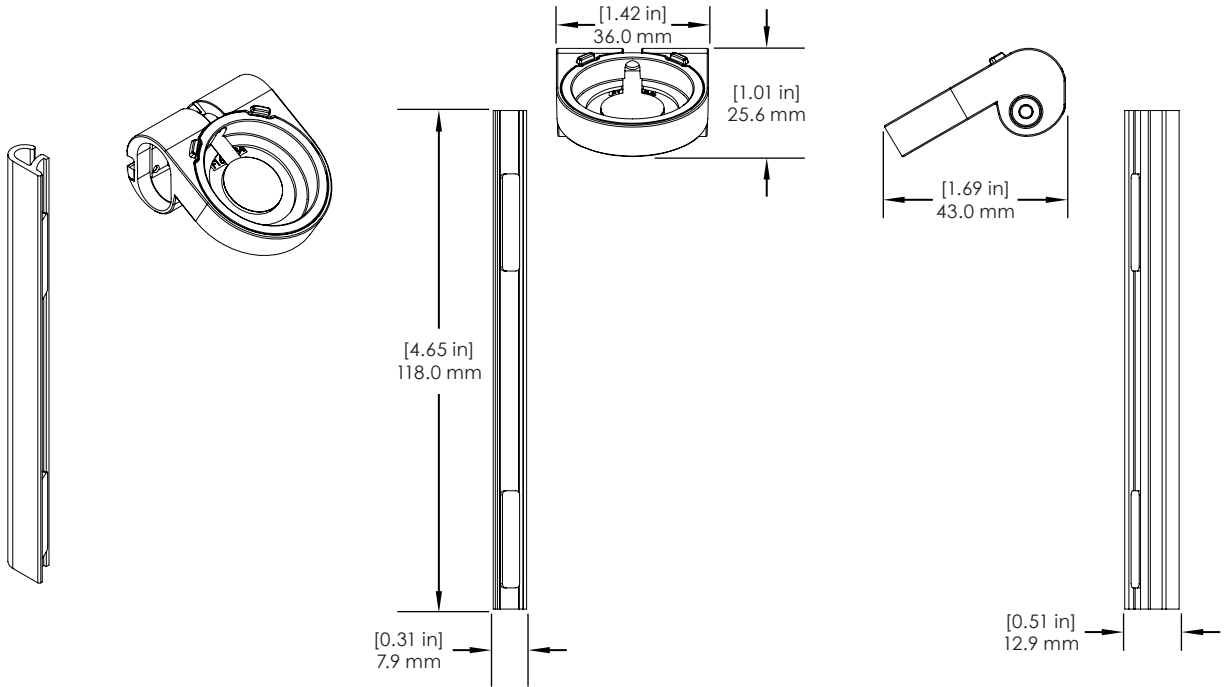

SPECIFICATIONS

WS2/W2000 APPLE OEM KIT WITH ALIGNMENT FEATURE (ZW1981):

WS2/W2000 ALIGNER REPLACEMENT KIT FOR ZW1005 (ADH2394):