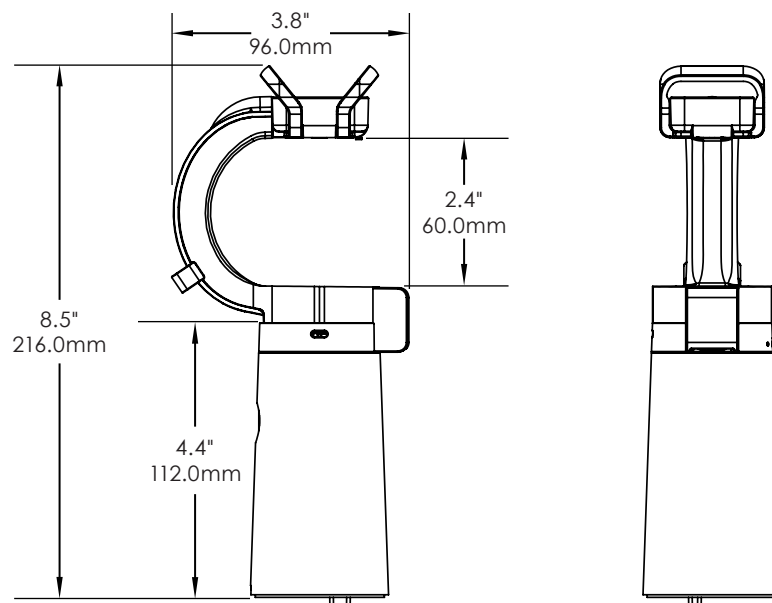

ONEPOD WEARABLES FOR APPLE WATCH, USB-A CHARGERS (DBD212)

ONEPOD WEARABLES FOR APPLE WATCH, USB-C CHARGERS (DBD222)

APPLE HARNESS BANDS (DBD214, DBD215 & DBD266)