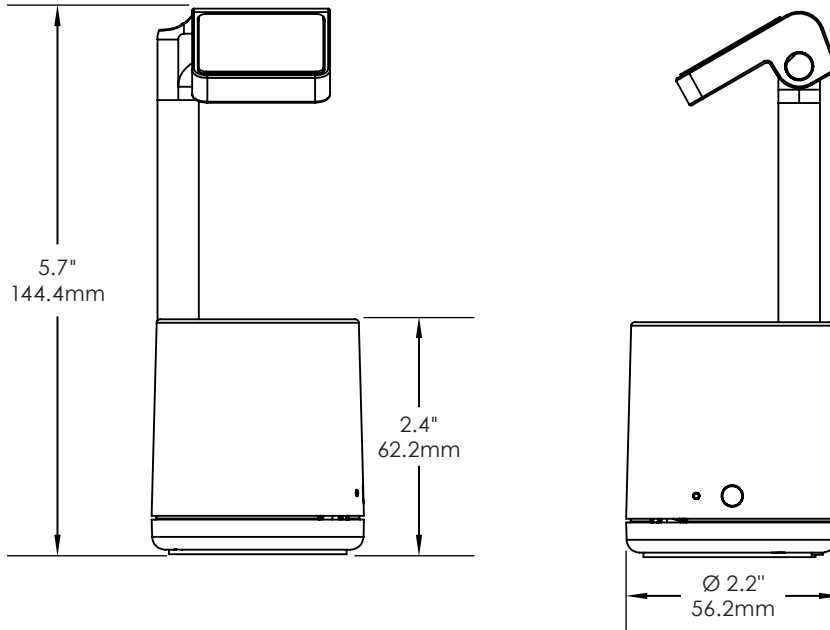

SPECIFICATIONS

WS2 APPLE WATCH ULTRA TRAY SENSOR (ZW1057):

WS2/W2000 APPLE WATCH (41MM) FLEX TRAY SENSOR (ZW1921):

SPECIFICATIONS

WS2/W2000 APPLE WATCH (45MM) FLEX TRAY SENSOR (ZW1922):

WS2/W2000 APPLE WATCH ULTRA FLEX TRAY SENSOR (ZW1929):

SPECIFICATIONS

WS2/W2000 APPLE OEM KIT WITH ALIGNMENT FEATURE (ZW1981):

WS2/W2000 ALIGNER REPLACEMENT KIT FOR ZW1005 (ADH2394):

SPECIFICATIONS

W2000 ALL ABOVE TABLE WEARABLE SOLUTION (ZW2000, ZW2100):

ONEPOD WEARABLES FOR APPLE WATCH, USB-A CHARGERS (DBD212)