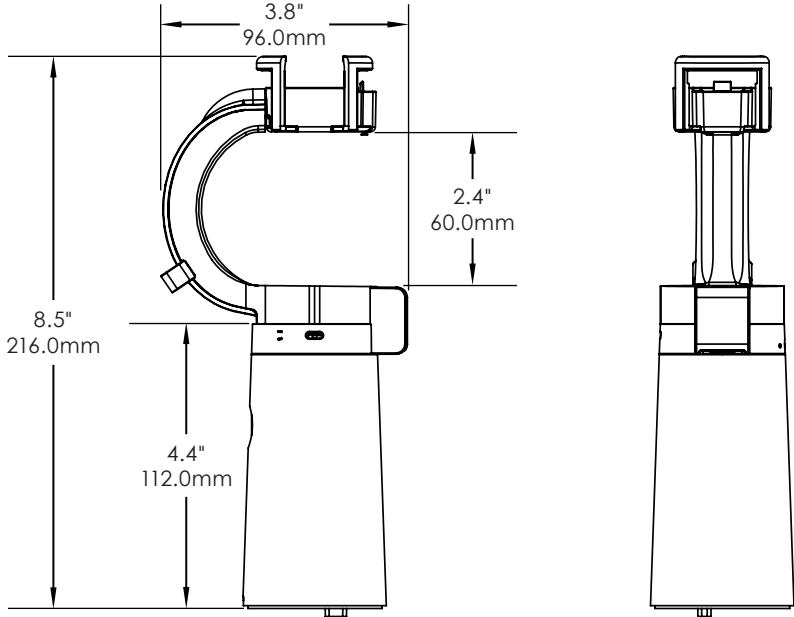

SPECIFICATIONS

ONEPOD WEARABLES FOR GALAXY WATCH, USB-A CHARGERS (DBD219)
ONEPOD WEARABLES FOR GALAXY WATCH, USB-C CHARGERS (DBD229)
SAMSUNG HARNESS BANDS (DBD217, DBD218, DBD223, DBD224 & DBD225)