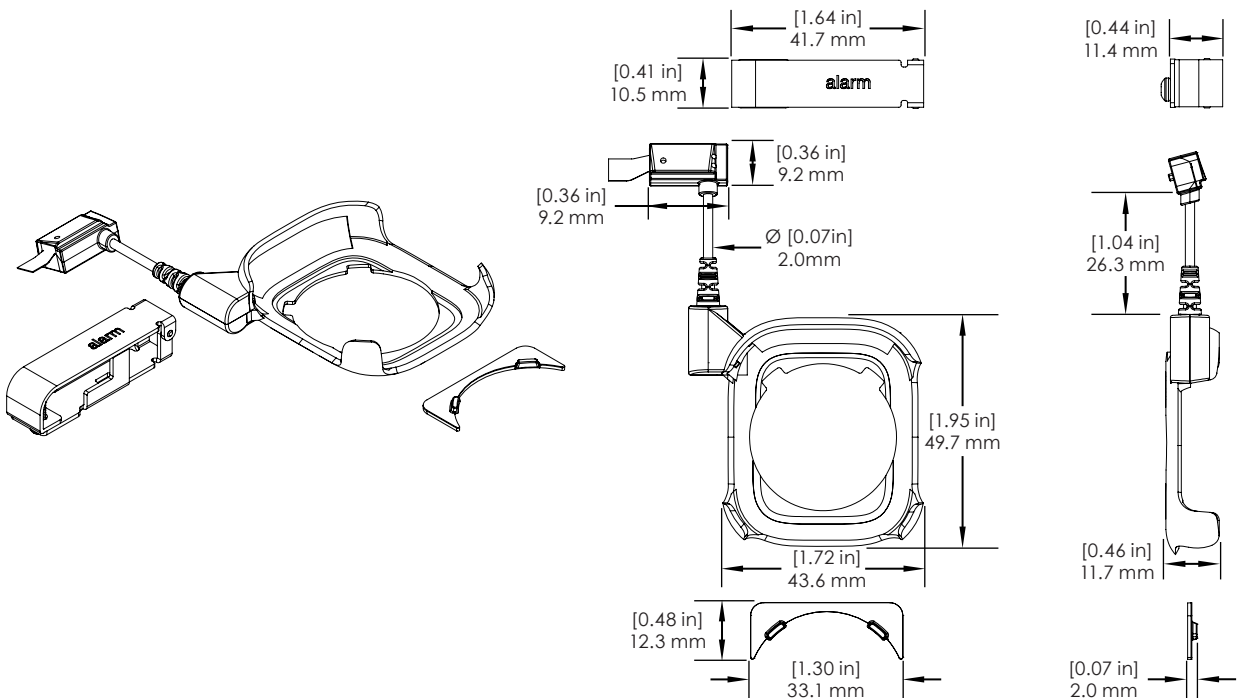

ZW1012

ZW1014

SPECIFICATIONS

WS2/W2000 UNIVERSAL OEM KIT (ZW1015):

WS2/W2000 APPLE OEM KIT (ZW1017):

SPECIFICATIONS

WS2 EXPOSED CABLE APPLE WATCH (41MM) TRAY SENSOR (ZW1051):

WS2 EXPOSED CABLE APPLE WATCH (45MM) TRAY SENSOR (ZW1052):

SPECIFICATIONS

WS2 APPLE WATCH ULTRA TRAY SENSOR (ZW1057):

WS2/W2000 APPLE WATCH (41MM) FLEX TRAY SENSOR (ZW1921):

SPECIFICATIONS

WS2/W2000 APPLE WATCH (45MM) FLEX TRAY SENSOR (ZW1922):

WS2/W2000 APPLE WATCH ULTRA FLEX TRAY SENSOR (ZW1929):

SPECIFICATIONS

WS2/W2000 APPLE OEM KIT WITH ALIGNMENT FEATURE (ZW1981):

WS2/W2000 ALIGNER REPLACEMENT KIT FOR ZW1005 (ADH2394):

SPECIFICATIONS

W2000 ALL ABOVE TABLE WEARABLE SOLUTION (ZW2000, ZW2100):

ONEPOD WEARABLES FOR APPLE WATCH, USB-A CHARGERS (DBD212)