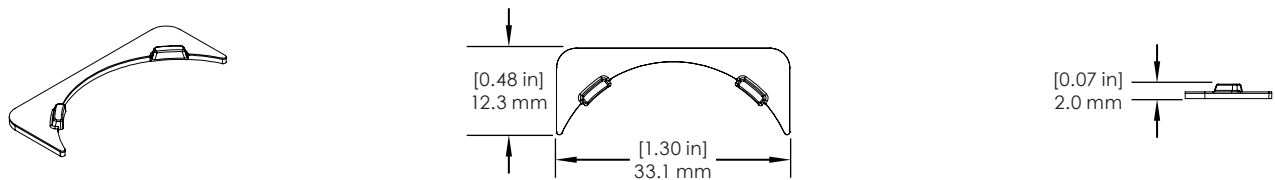

ZW1012

ZW1014

SPECIFICATIONS

WS2/W2000 UNIVERSAL OEM KIT (ZW1015):

WS2/W2000 APPLE OEM KIT (ZW1017):

SPECIFICATIONS

WS2 EXPOSED CABLE APPLE WATCH (41MM) TRAY SENSOR (ZW1051):

WS2 EXPOSED CABLE APPLE WATCH (45MM) TRAY SENSOR (ZW1052):

SPECIFICATIONS

WS2 APPLE WATCH ULTRA TRAY SENSOR (ZW1057):

WS2/W2000 APPLE WATCH (41MM) FLEX TRAY SENSOR (ZW1921):

SPECIFICATIONS

WS2/W2000 APPLE WATCH (45MM) FLEX TRAY SENSOR (ZW1922):

WS2/W2000 APPLE WATCH ULTRA FLEX TRAY SENSOR (ZW1929):

SPECIFICATIONS

WS2/W2000 APPLE OEM KIT WITH ALIGNMENT FEATURE (ZW1981):

WS2/W2000 ALIGNER REPLACEMENT KIT FOR ZW1005 (ADH2394):

SPECIFICATIONS

W2000 ALL ABOVE TABLE WEARABLE SOLUTION (ZW2000, ZW2100):

ONEPOD WEARABLES FOR APPLE WATCH, USB-A CHARGERS (DBD212)