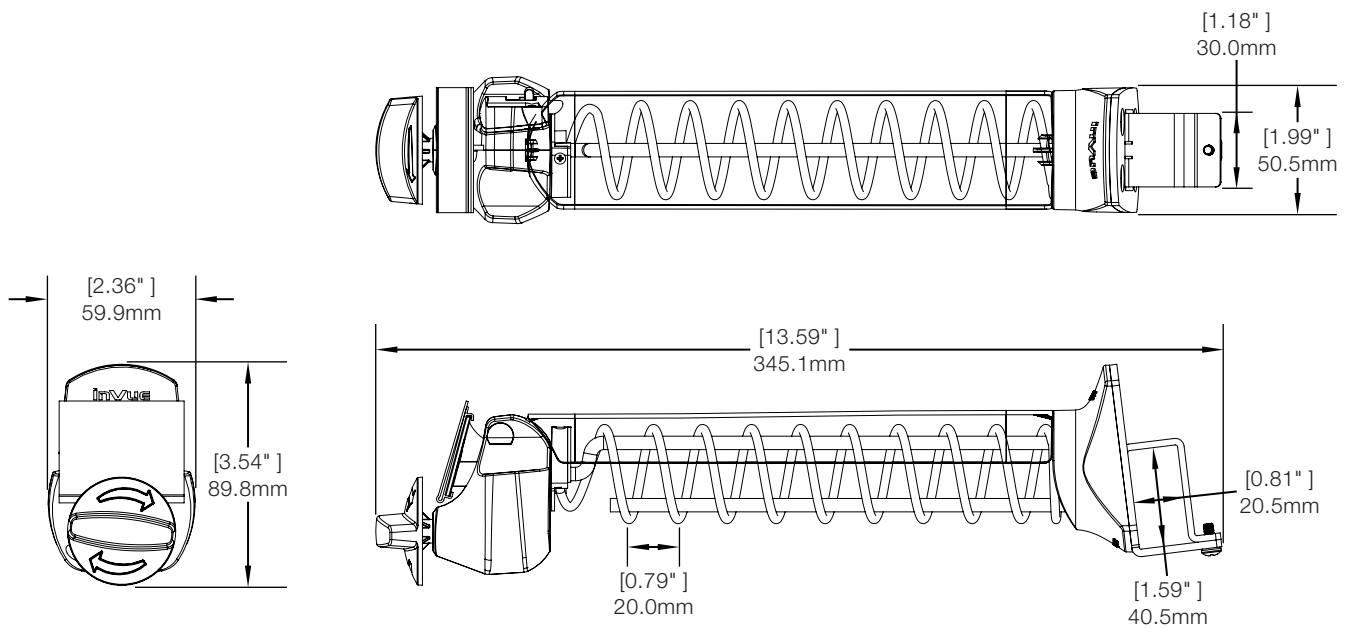

Secure Fixtures - Helix / Technical Specifications

SPECIFICATIONS

Helix 12 inch Dispenser for American Pegboard, 15mm Coil, No Switch (SFH03-15C):

Helix 12 inch Dispenser for American Pegboard, 20mm Coil (SFH03-20):

Secure Fixtures - Helix / Technical Specifications

SPECIFICATIONS

Helix 12 inch Dispenser for American Pegboard, 20mm Coil, No Switch (SFH03-20C):

Helix 12 inch Dispenser for American Pegboard with Metal Wallboard Shim, 20mm Coil, No Switch (SFH03-20L):

SPECIFICATIONS

Helix 9 inch Dispenser for American Pegboard, 20mm Coil (SFH03-20S):

Helix 12 inch Dispenser for Hangbar, 20mm Coil (SFH03-20T):

Secure Fixtures - Helix / Technical Specifications

SPECIFICATIONS

Helix 12 inch Dispenser for American Pegboard, 35mm Coil (SFH03-35):

Helix 12 inch Dispenser for Hang Rail, 35mm Coil (SFH03-35T):

invue.com

©2024 InVue Security Products. No endorsement of InVue products has been made by any of the manufacturers of the products shown. Product is sold pursuant to InVue's warranty which can be found at www.invue.com/warranty.