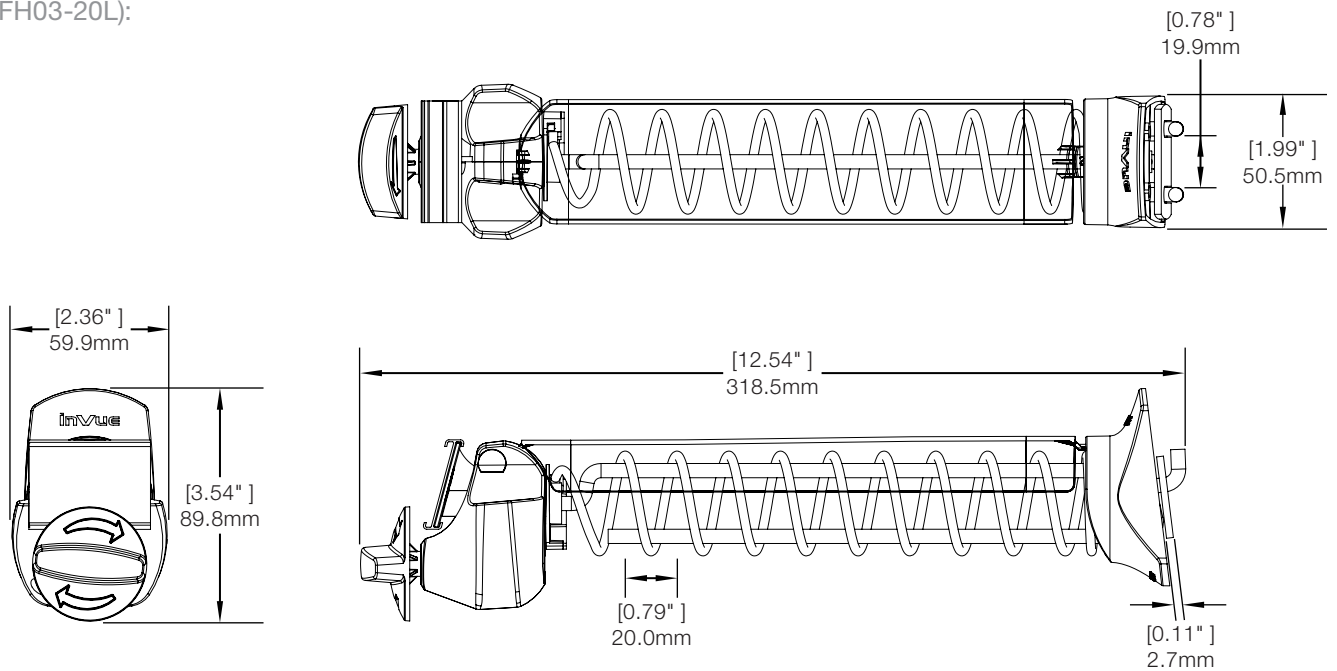

Secure Fixtures - Helix / Technical Specifications

SPECIFICATIONS

Helix 12 inch Dispenser for American Pegboard, 15mm Coil, No Switch (SFH03-15C):

Helix 12 inch Dispenser for American Pegboard, 20mm Coil (SFH03-20):

Secure Fixtures - Helix / Technical Specifications

SPECIFICATIONS

Helix 12 inch Dispenser for American Pegboard, 20mm Coil, No Switch (SFH03-20C):

Helix 12 inch Dispenser for American Pegboard with Metal Wallboard Shim, 20mm Coil, No Switch (SFH03-20L):

SPECIFICATIONS

Helix 9 inch Dispenser for American Pegboard, 20mm Coil (SFH03-20S):

Helix 12 inch Dispenser for Hangbar, 20mm Coil (SFH03-20T):

Secure Fixtures - Helix / Technical Specifications

SPECIFICATIONS

Helix 12 inch Dispenser for American Pegboard, 35mm Coil (SFH03-35):

Helix 12 inch Dispenser for Hang Rail, 35mm Coil (SFH03-35T):

invue.com

©2024 InVue Security Products. No endorsement of InVue products has been made by any of the manufacturers of the products shown. Product is sold pursuant to InVue's warranty which can be found at www.invue.com/warranty.