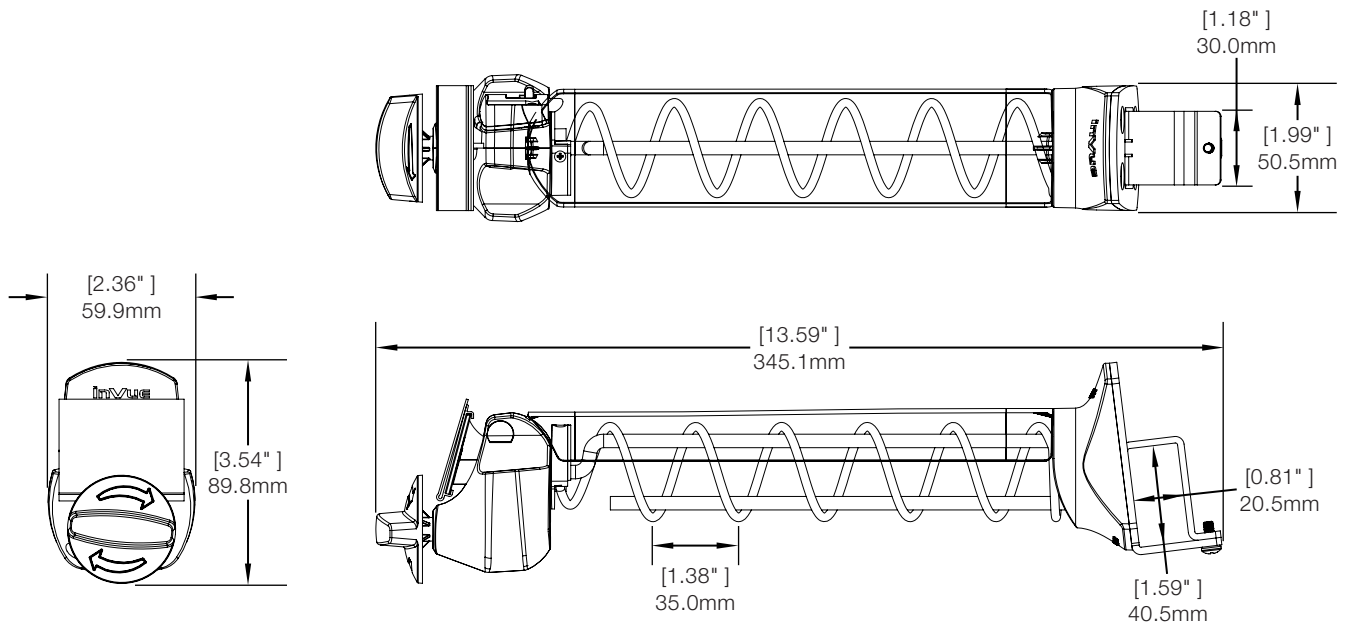

Secure Fixtures - Helix / Technical Specifications

SPECIFICATIONS

Helix 12 inch Dispenser for American Pegboard, 15mm Coil, No Switch (SFH03-15C):

Helix 12 inch Dispenser for American Pegboard, 20mm Coil (SFH03-20):

Secure Fixtures - Helix / Technical Specifications

SPECIFICATIONS

Helix 12 inch Dispenser for American Pegboard, 20mm Coil, No Switch (SFH03-20C):

Helix 12 inch Dispenser for American Pegboard with Metal Wallboard Shim, 20mm Coil, No Switch (SFH03-20L):

SPECIFICATIONS

Helix 9 inch Dispenser for American Pegboard, 20mm Coil (SFH03-20S):

Helix 12 inch Dispenser for Hangbar, 20mm Coil (SFH03-20T):

Secure Fixtures - Helix / Technical Specifications

SPECIFICATIONS

Helix 12 inch Dispenser for American Pegboard, 35mm Coil (SFH03-35):

Helix 12 inch Dispenser for Hang Rail, 35mm Coil (SFH03-35T):

invue.com

©2024 InVue Security Products. No endorsement of InVue products has been made by any of the manufacturers of the products shown. Product is sold pursuant to InVue's warranty which can be found at www.invue.com/warranty.