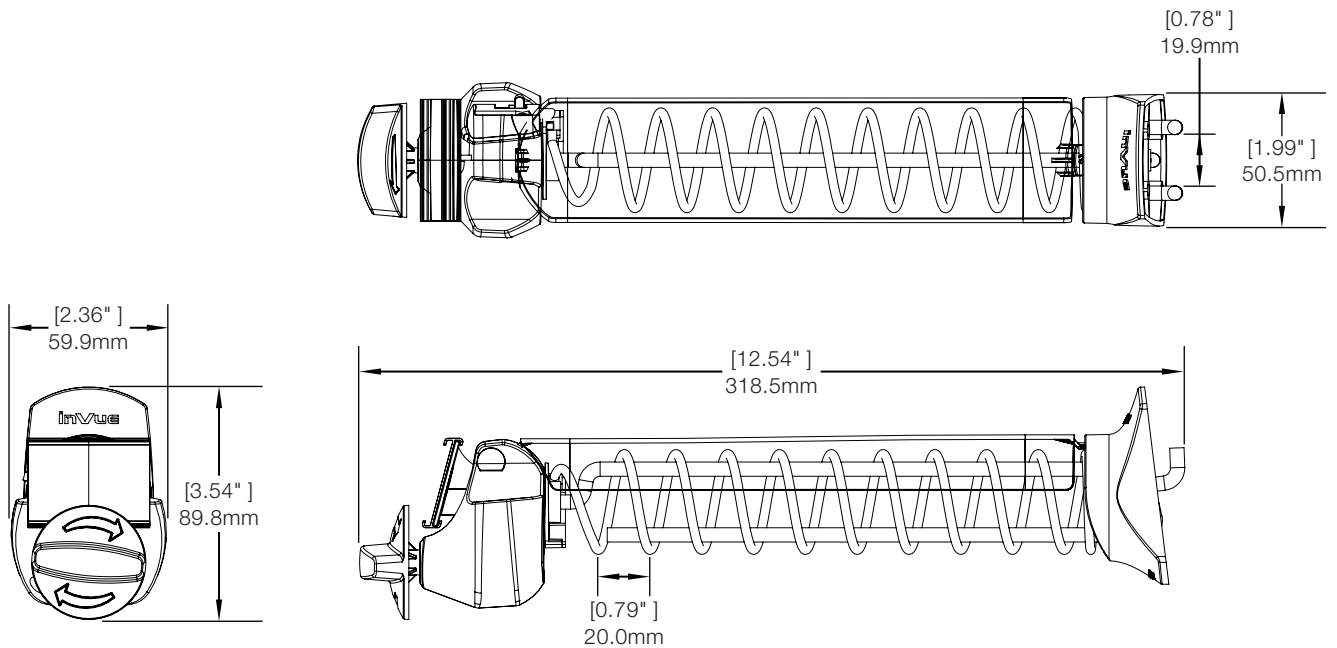

Secure Fixtures - Helix / Technical Specifications

SPECIFICATIONS

Helix 12 inch Dispenser for American Pegboard, 15mm Coil, No Switch (SFH03-15C):

Helix 12 inch Dispenser for American Pegboard, 20mm Coil (SFH03-20):

Secure Fixtures - Helix / Technical Specifications

SPECIFICATIONS

Helix 12 inch Dispenser for American Pegboard, 20mm Coil, No Switch (SFH03-20C):

Helix 12 inch Dispenser for American Pegboard with Metal Wallboard Shim, 20mm Coil, No Switch (SFH03-20L):

SPECIFICATIONS

Helix 9 inch Dispenser for American Pegboard, 20mm Coil (SFH03-20S):

Helix 12 inch Dispenser for Hangbar, 20mm Coil (SFH03-20T):

Secure Fixtures - Helix / Technical Specifications

SPECIFICATIONS

Helix 12 inch Dispenser for American Pegboard, 35mm Coil (SFH03-35):

Helix 12 inch Dispenser for Hang Rail, 35mm Coil (SFH03-35T):

invue.com

©2024 InVue Security Products. No endorsement of InVue products has been made by any of the manufacturers of the products shown. Product is sold pursuant to InVue's warranty which can be found at www.invue.com/warranty.