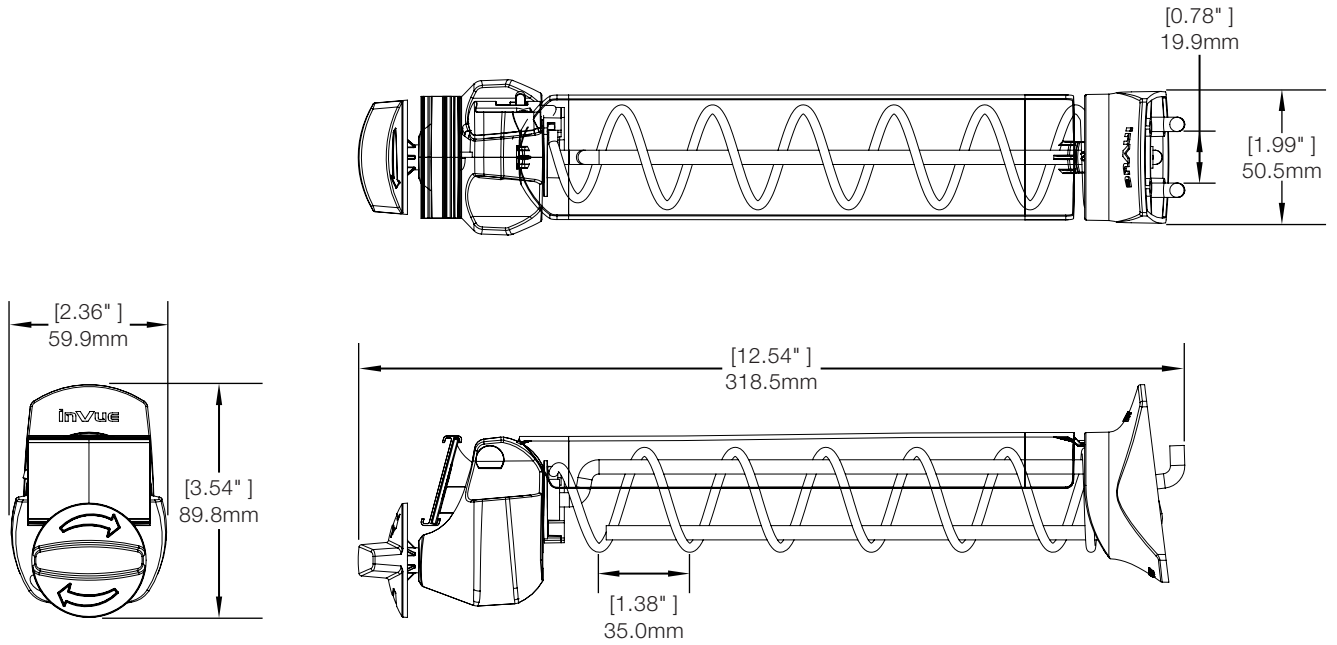

Secure Fixtures - Helix / Technical Specifications

SPECIFICATIONS

Helix 12 inch Dispenser for American Pegboard, 15mm Coil, No Switch (SFH03-15C):

Helix 12 inch Dispenser for American Pegboard, 20mm Coil (SFH03-20):

Secure Fixtures - Helix / Technical Specifications

SPECIFICATIONS

Helix 12 inch Dispenser for American Pegboard, 20mm Coil, No Switch (SFH03-20C):

Helix 12 inch Dispenser for American Pegboard with Metal Wallboard Shim, 20mm Coil, No Switch (SFH03-20L):

SPECIFICATIONS

Helix 9 inch Dispenser for American Pegboard, 20mm Coil (SFH03-20S):

Helix 12 inch Dispenser for Hangbar, 20mm Coil (SFH03-20T):

Secure Fixtures - Helix / Technical Specifications

SPECIFICATIONS

Helix 12 inch Dispenser for American Pegboard, 35mm Coil (SFH03-35):

Helix 12 inch Dispenser for Hang Rail, 35mm Coil (SFH03-35T):

invue.com

©2024 InVue Security Products. No endorsement of InVue products has been made by any of the manufacturers of the products shown. Product is sold pursuant to InVue's warranty which can be found at www.invue.com/warranty.