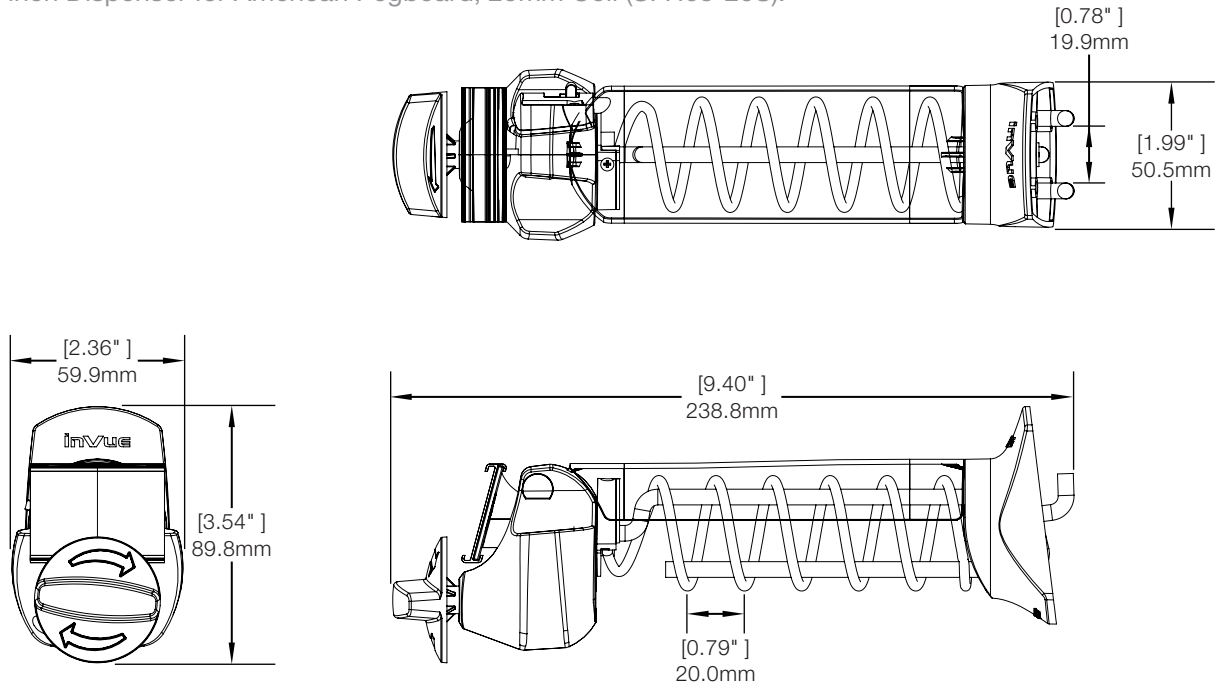

Secure Fixtures - Helix / Technical Specifications

SPECIFICATIONS

Helix 12 inch Dispenser for American Pegboard, 15mm Coil, No Switch (SFH03-15C):

Helix 12 inch Dispenser for American Pegboard, 20mm Coil (SFH03-20):

Secure Fixtures - Helix / Technical Specifications

SPECIFICATIONS

Helix 12 inch Dispenser for American Pegboard, 20mm Coil, No Switch (SFH03-20C):

Helix 12 inch Dispenser for American Pegboard with Metal Wallboard Shim, 20mm Coil, No Switch (SFH03-20L):

SPECIFICATIONS

Helix 9 inch Dispenser for American Pegboard, 20mm Coil (SFH03-20S):

Helix 12 inch Dispenser for Hangbar, 20mm Coil (SFH03-20T):

Secure Fixtures - Helix / Technical Specifications

SPECIFICATIONS

Helix 12 inch Dispenser for American Pegboard, 35mm Coil (SFH03-35):

Helix 12 inch Dispenser for Hang Rail, 35mm Coil (SFH03-35T):

invue.com

©2024 InVue Security Products. No endorsement of InVue products has been made by any of the manufacturers of the products shown. Product is sold pursuant to InVue's warranty which can be found at www.invue.com/warranty.