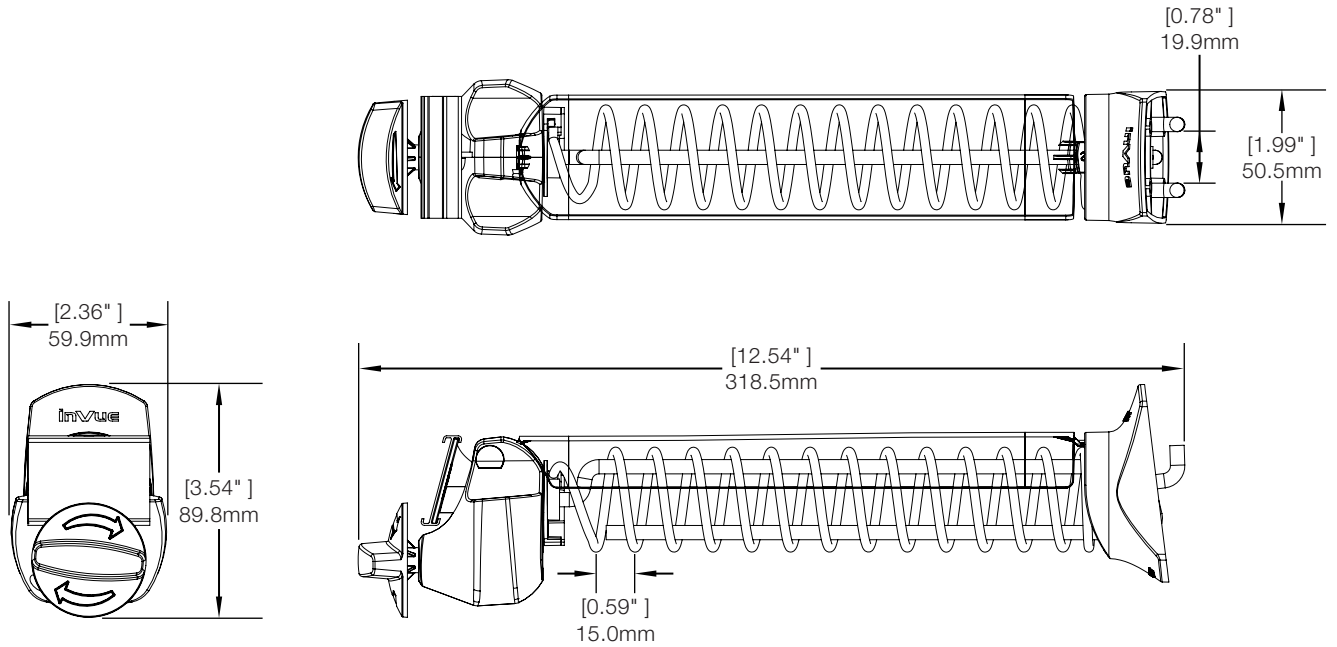

Secure Fixtures - Helix / Technical Specifications

SPECIFICATIONS

Helix 12 inch Dispenser for American Pegboard, 15mm Coil, No Switch (SFH03-15C):

Helix 12 inch Dispenser for American Pegboard, 20mm Coil (SFH03-20):

Secure Fixtures - Helix / Technical Specifications

SPECIFICATIONS

Helix 12 inch Dispenser for American Pegboard, 20mm Coil, No Switch (SFH03-20C):

Helix 12 inch Dispenser for American Pegboard with Metal Wallboard Shim, 20mm Coil, No Switch (SFH03-20L):

SPECIFICATIONS

Helix 9 inch Dispenser for American Pegboard, 20mm Coil (SFH03-20S):

Helix 12 inch Dispenser for Hangbar, 20mm Coil (SFH03-20T):

Secure Fixtures - Helix / Technical Specifications

SPECIFICATIONS

Helix 12 inch Dispenser for American Pegboard, 35mm Coil (SFH03-35):

Helix 12 inch Dispenser for Hang Rail, 35mm Coil (SFH03-35T):

invue.com

©2024 InVue Security Products. No endorsement of InVue products has been made by any of the manufacturers of the products shown. Product is sold pursuant to InVue's warranty which can be found at www.invue.com/warranty.