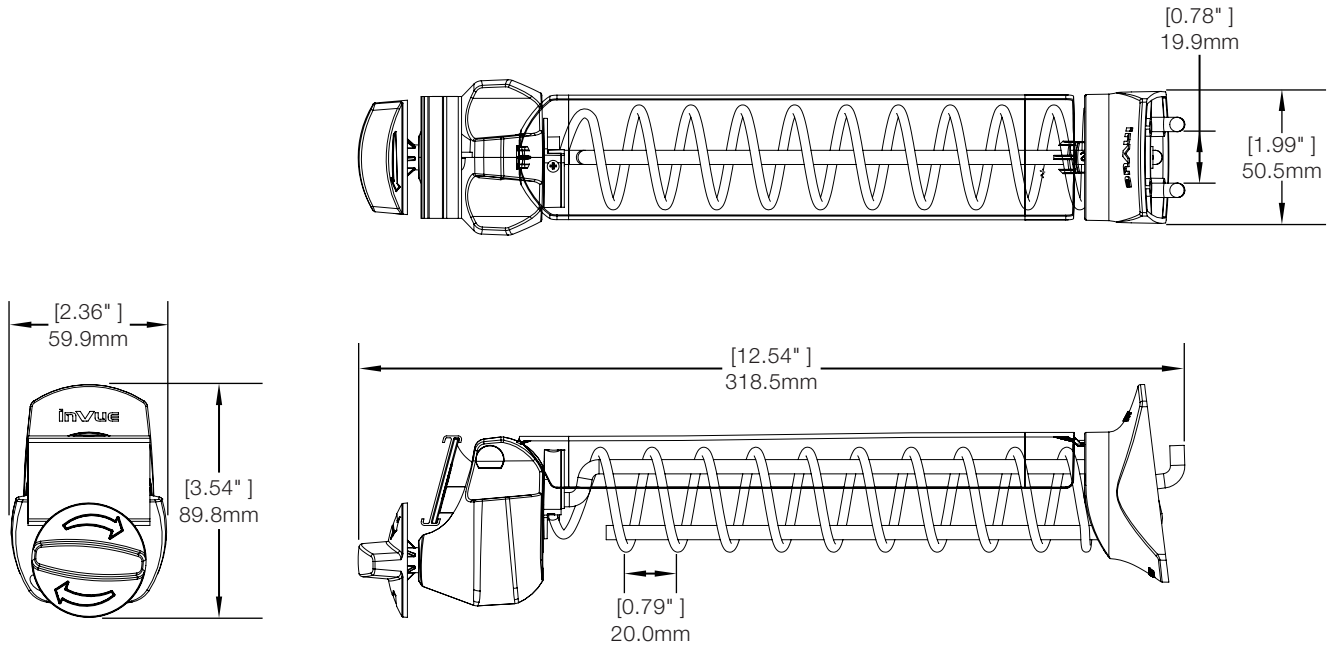

Secure Fixtures - Helix / Technical Specifications

SPECIFICATIONS

Helix 12 inch Dispenser for American Pegboard, 15mm Coil, No Switch (SFH03-15C):

Helix 12 inch Dispenser for American Pegboard, 20mm Coil (SFH03-20):

Secure Fixtures - Helix / Technical Specifications

SPECIFICATIONS

Helix 12 inch Dispenser for American Pegboard, 20mm Coil, No Switch (SFH03-20C):

Helix 12 inch Dispenser for American Pegboard with Metal Wallboard Shim, 20mm Coil, No Switch (SFH03-20L):

SPECIFICATIONS

Helix 9 inch Dispenser for American Pegboard, 20mm Coil (SFH03-20S):

Helix 12 inch Dispenser for Hangbar, 20mm Coil (SFH03-20T):

Secure Fixtures - Helix / Technical Specifications

SPECIFICATIONS

Helix 12 inch Dispenser for American Pegboard, 35mm Coil (SFH03-35):

Helix 12 inch Dispenser for Hang Rail, 35mm Coil (SFH03-35T):

invue.com

©2024 InVue Security Products. No endorsement of InVue products has been made by any of the manufacturers of the products shown. Product is sold pursuant to InVue's warranty which can be found at www.invue.com/warranty.