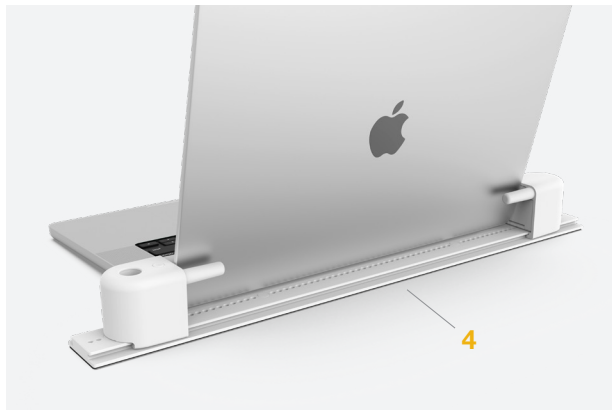

Laptop Lock

Laptop solution with OneKEY instant access.

Laptop Lock ensures the highest level of in-store laptop security without compromising the buying experience. The modular track design can fit multiple laptops simultaneously and be easily unlocked using OneKEY for remerchandising or customer interaction.

QUICK ACCESS

Quickly unlock using OneKEY for instant access when interacting with customers.

FAST REMERCHANDISING

Remerchandise laptops quickly and efficiently by unlocking bracket arms.

ADJUSTABLE DISPLAY

Unique modular design allows you to display or remerchandise multiple laptops in seconds.

Features and Benefits

- 1 Sliding steel brackets for quick access.
- 2 Compatible with any laptop
- 3 Can be unlocked instantly using OneKEY
- 4 Modular track design fits one or multiple laptops
- 5 Access control and audit capabilities