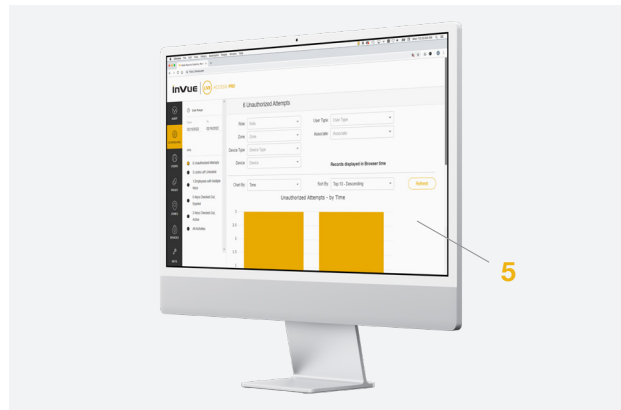

QUICK ACCESS

Quickly unlock using OneKEY for instant access when interacting with customers.

FAST REMERCHANDISING

Remerchandise laptops quickly and efficiently by unlocking bracket arms.

ADJUSTABLE DISPLAY

Unique modular design allows you to display or remerchandise multiple laptops in seconds.

Features and Benefits

- 1 Sliding steel brackets for quick access.
- 2 Compatible with any laptop
- 3 Can be unlocked instantly using OneKEY
- 4 Modular track design fits one or multiple laptops
- 5 Access control and audit capabilities