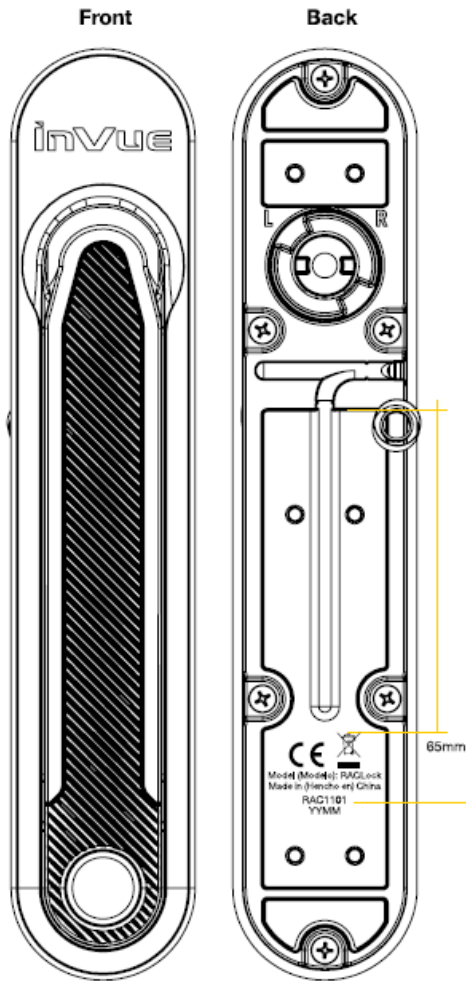

The RAC Lock also includes an optional accessory Reed switch sensor to attach to the server cage door to determine if the door is locked.

PRODUCT DETAILS

Brand/Trademark:	InVue
Product Name:	RAC Lock
Regulatory Model Number:	RACLock
Default HS Code:	Default HS Code: 8301.30.0060
Electrical Ratings (Power):	Input - 3V AC \approx 1A
Battery Info:	Not Applicable
Wireless Technology and Specs:	Wireless Power Transfer Frequency 100-200 kHz. IR data transfer of key code paired to the lock.
Wireless Module Manufacturer:	Not Applicable
Wireless Module Number:	Not Applicable
Wireless Module FCC ID:	Not Applicable

CRITICAL COMPONENTS LIST

ORDER CODE	DESCRIPTION	RATINGS/BATTERY INFO
RAC1101	RAC Lock Body	TBD
RAC2101	Universal Shaft and Sensor Mounting Kit	N/A
RAC2200-DD	RAC Lock Mount Kit Double Door/APC Netshelter	N/A
RAC2200-SD	RAC Lock Mount Kit Single Door/APC Netshelter	N/A
RAC2201-DD	RAC Lock Mount Kit Double Door/CPI Terraframe	N/A
RAC2201-SD	RAC Lock Mount Kit Single Door/CPI Terraframe	N/A
RAC2203-DD	RAC Lock Mount Kit Double Door/AFCO T-series	N/A
RAC2203-SD	RAC Lock Mount Kit Single Door/AFCO T-series	N/A
RAC3101	RAC Lock Wall Mount Station	N/A
RAC3220	RAC Lock - Hardware & Accessory Kit (20-pack) — Used With RAC1101	N/A
RAC3320	RAC Lock - Sensor Shunt Kit (20-pack) — Used With RAC1101	N/A
RAC3420	RAC Lock - Sensor Extender Kit (20-pack) — Used With RAC1101	N/A

DRAFT LABEL FOR ALL MODELS (digital artwork drafts)

Laser Etch
22,7mm
16,4mm 
Model (Model): RACLock
Made in (Manufacture) China
RAC1181
YYMM
Text is 5,5pt Helvetica

We, InVue Security Products declare under our sole responsibility that the above mentioned object(s) conform to the stated standard(s) and therefore complies with the essential requirements of the stated Directives(s).