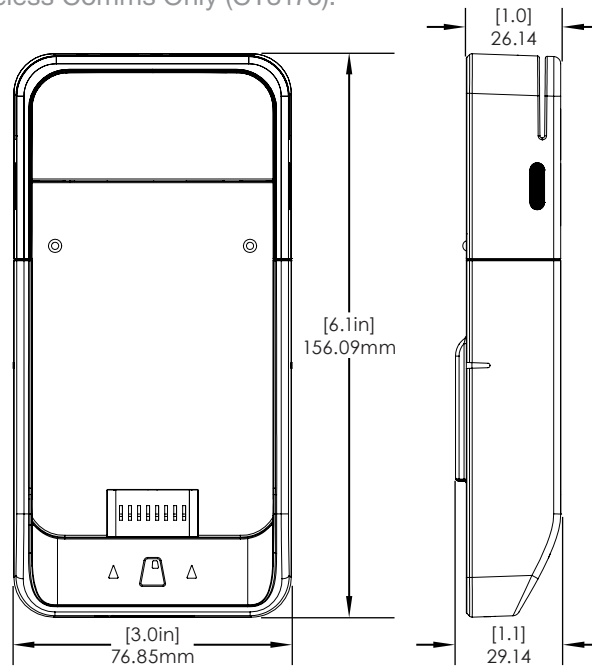

NE360 Handheld, Tablet & Payment Device Cases/ Technical Specifications

SPECIFICATIONS

Verifone E355 Case, for Wireless Comms Only (CT3175):