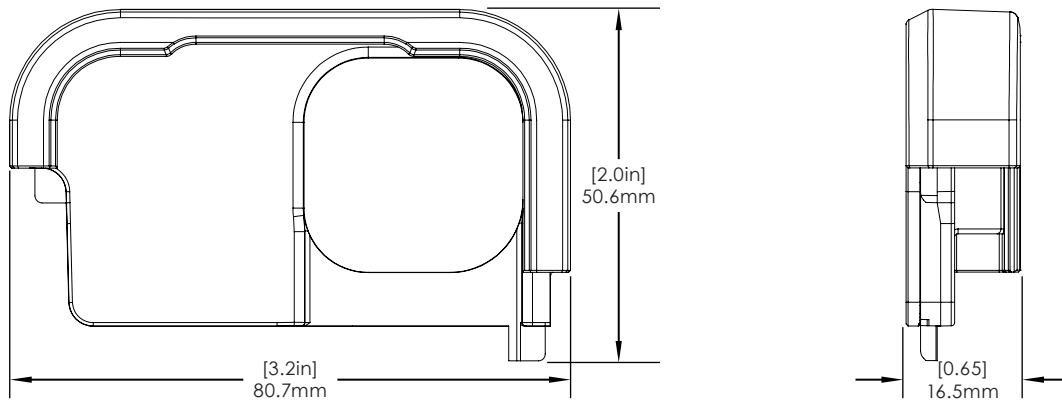

Replacement Shoulder Strap Clips, 2 Pieces - Comes Standard with all NE360T Tablet Cases (CT3151):

CT3171 Replacement Cap - 2 Pieces (CT3171-CAP):