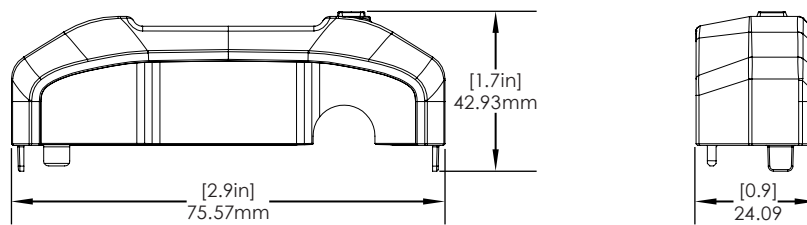

CT3143 Replacement Cap - 2 Pieces (CT3143-CAP):