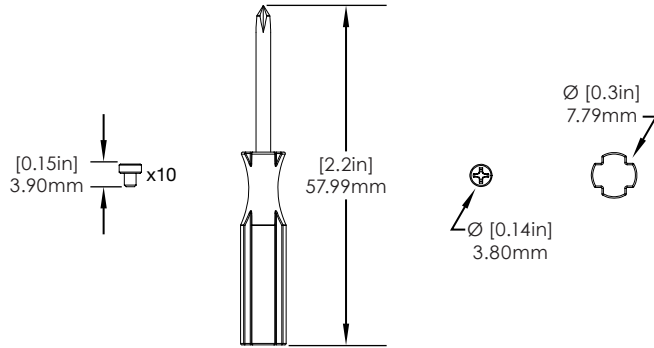

Replacement mPOS Payment Device Case Screws & Driver (CT3157):