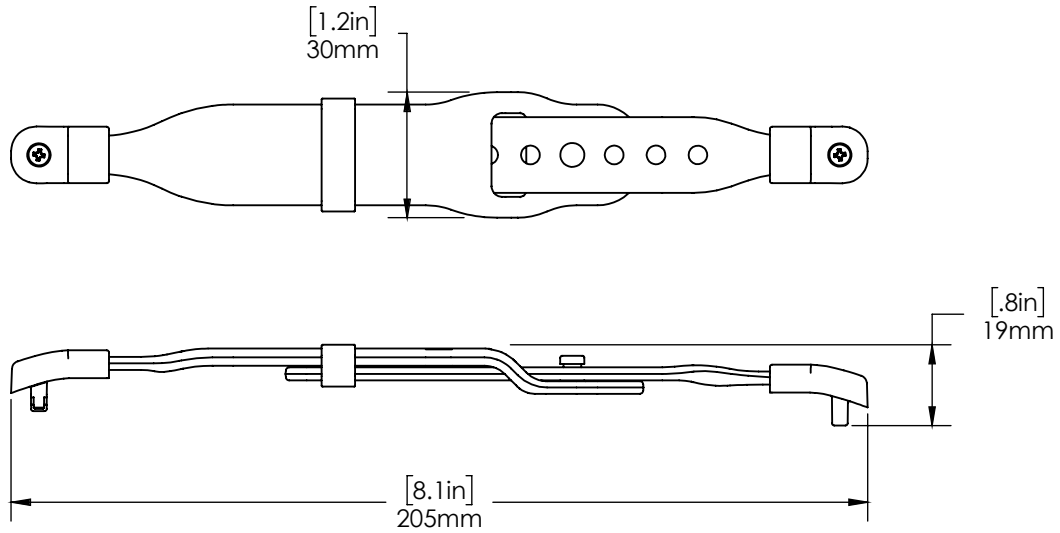

SPECIFICATIONS

Replacement mPOS Tablet Case Handstrap - Comes Standard with all NE360T Tablet Cases (CT3074):