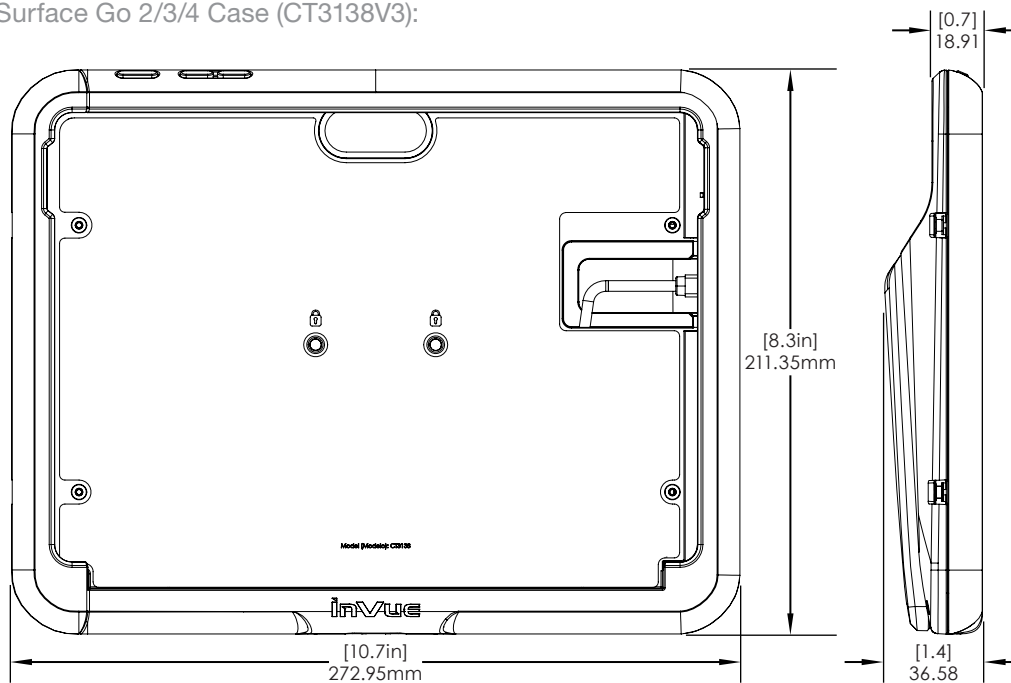

NE360 Handheld, Tablet & Payment Device Cases/ Technical Specifications

SPECIFICATIONS

Microsoft Surface Go 2/3 Case (CT3138V2):

SPECIFICATIONS

Microsoft Surface Go 2/3/4 Case (CT3138V3):

SPECIFICATIONS

iPhone SE (Gen 2) 7/8 Case w/ USB for E355 (CT3139):