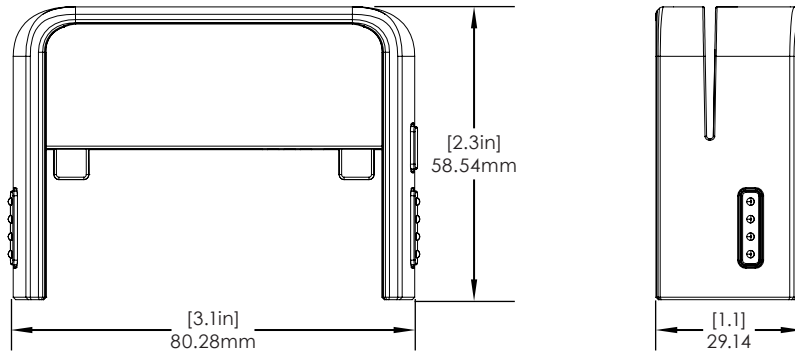

CT3128 Replacement Cap - 2 Pieces (CT3128-CAP):

CT3139 & CT3153 Replacement Cap - 2 Pieces (CT3139-53-CAP):

NE360 Handheld, Tablet & Payment Device Cases/ Technical Specifications

CT3141 Replacement Cap - 2 Pieces (CT3141-CAP):