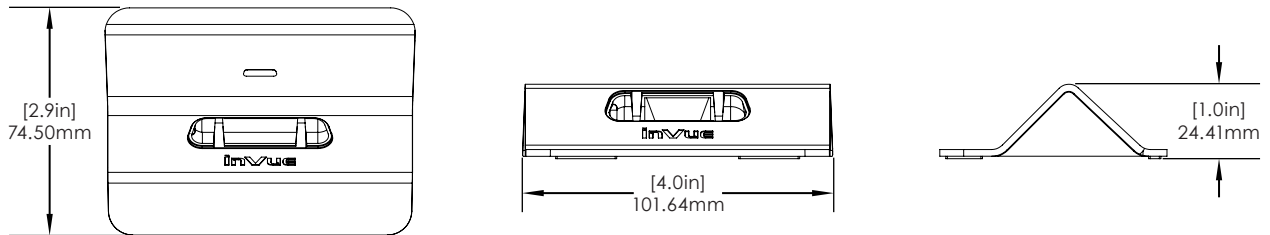

SPECIFICATIONS

mPOS Case Counter Mount for Single Position Charger (CT3053):