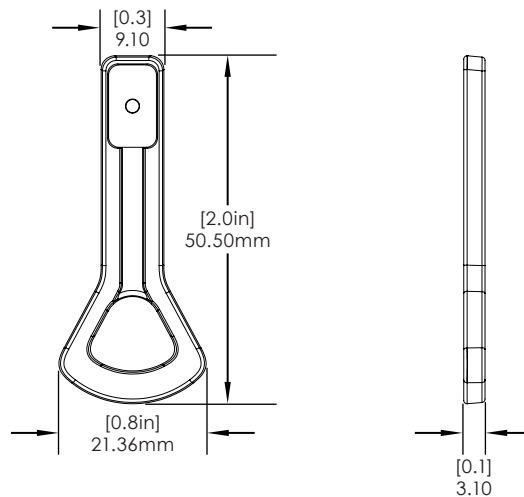

Replacement Shoulder Strap Clips, 2 Pieces - Comes Standard with all NE360T Tablet Cases (CT3151):