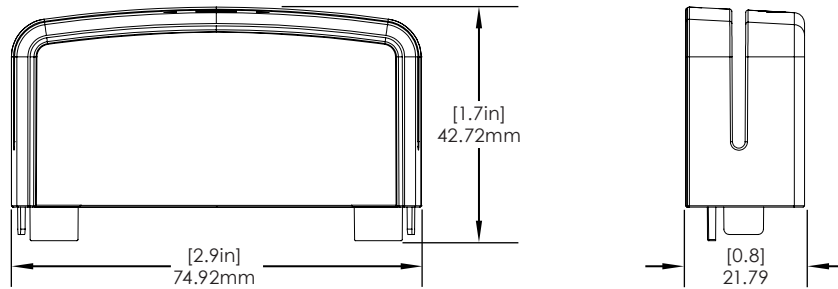

NE360 Handheld, Tablet & Payment Device Cases/ Technical Specifications

SPECIFICATIONS

Verifone E355 Case, for Wireless Comms Only (CT3175):

SPECIFICATIONS

Magtek Dynaflex II Go Case (CT3200):

CT3120 Replacement Cap - 2 Pieces (CT3120-CAP):