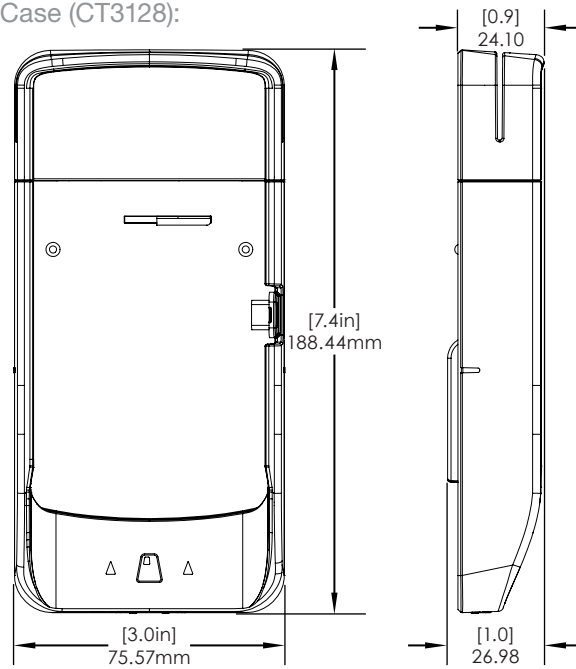

NE360 Handheld, Tablet & Payment Device Cases/ Technical Specifications

SPECIFICATIONS

Microsoft Surface Go 2/3 Case (CT3138V2):

SPECIFICATIONS

Microsoft Surface Go 2/3/4 Case (CT3138V3):

SPECIFICATIONS

iPhone SE (Gen 2) 7/8 Case w/ USB for E355 (CT3139):