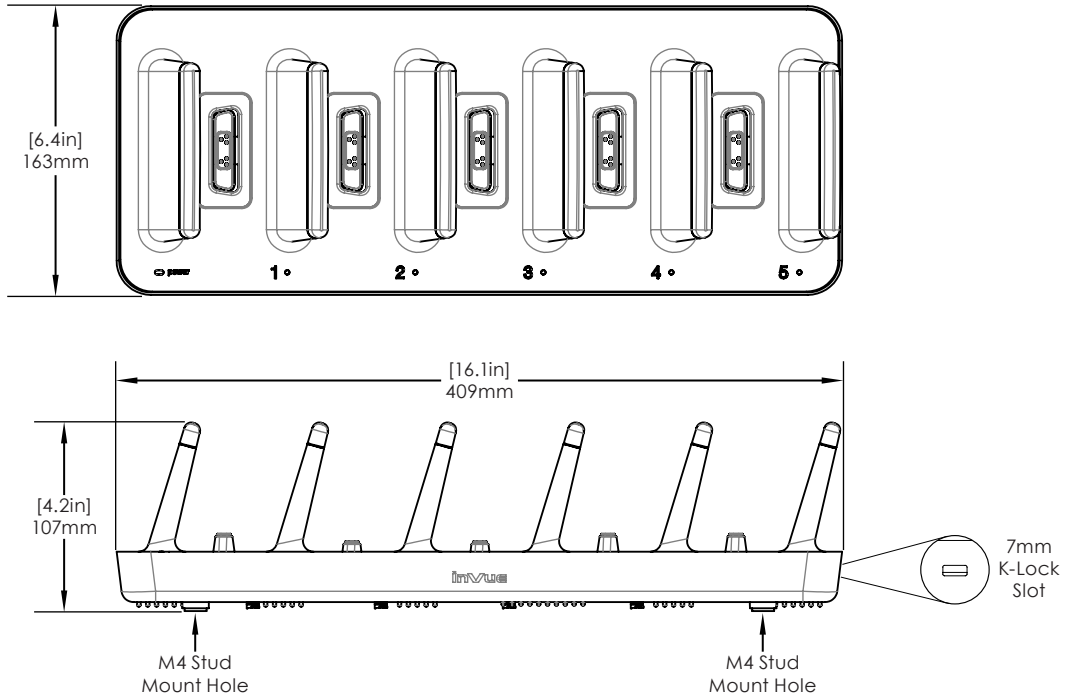

NE360 Handheld, Tablet & Payment Device Cases/ Technical Specifications

mPOS Case 5up Gang Charger (CT3052):