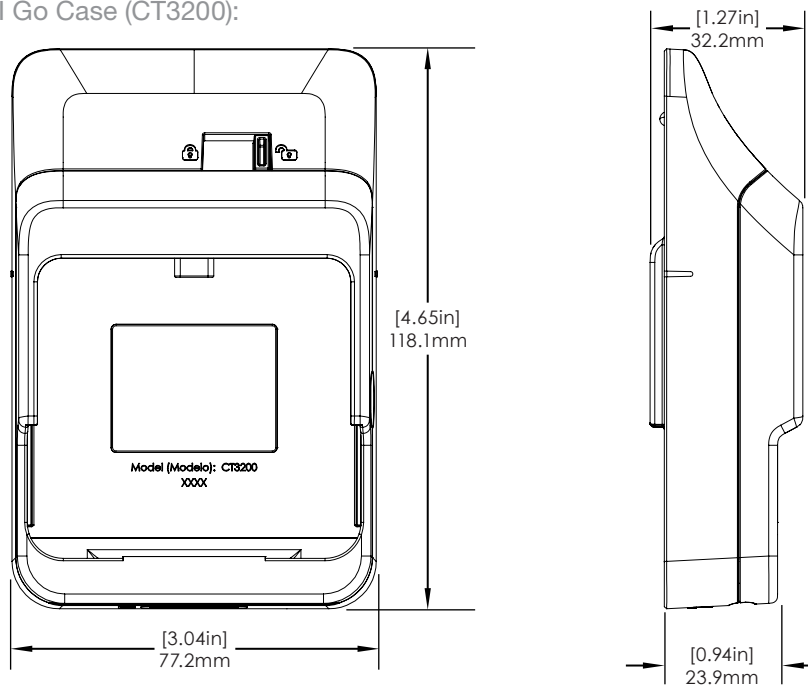

NE360 Handheld, Tablet & Payment Device Cases/ Technical Specifications

SPECIFICATIONS

Verifone E355 Case, for Wireless Comms Only (CT3175):

SPECIFICATIONS

Magtek Dynaflex II Go Case (CT3200):

CT3120 Replacement Cap - 2 Pieces (CT3120-CAP):