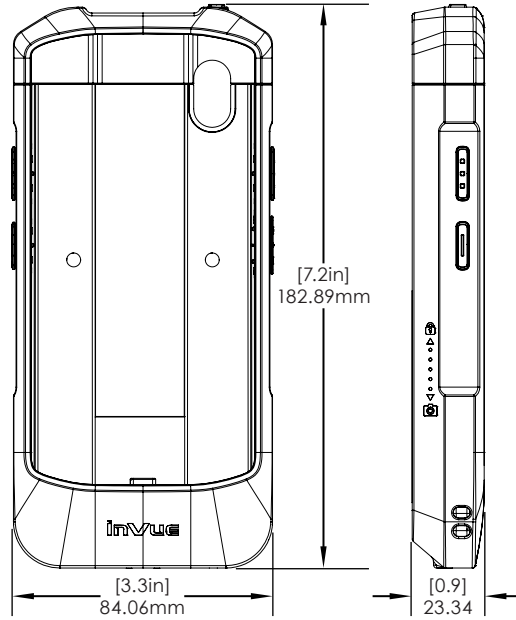

SPECIFICATIONS

Zebra TC21/26 Case (CT3143 & CT3143V2):