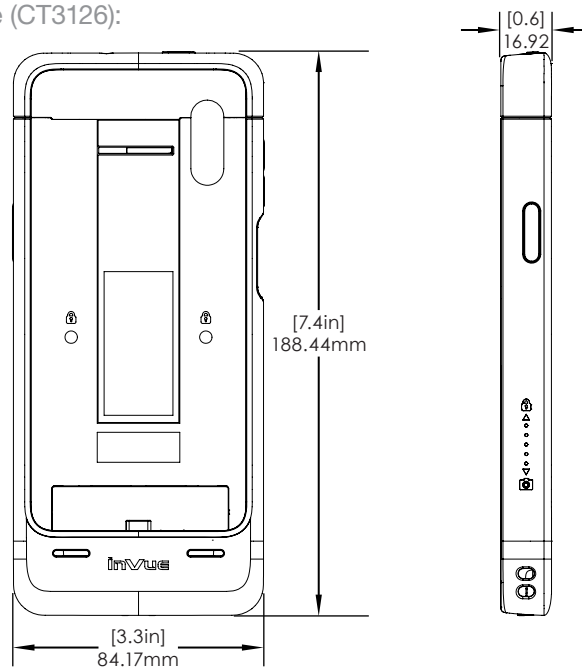

SPECIFICATIONS

Samsung XCOVER Pro Case (CT3126):