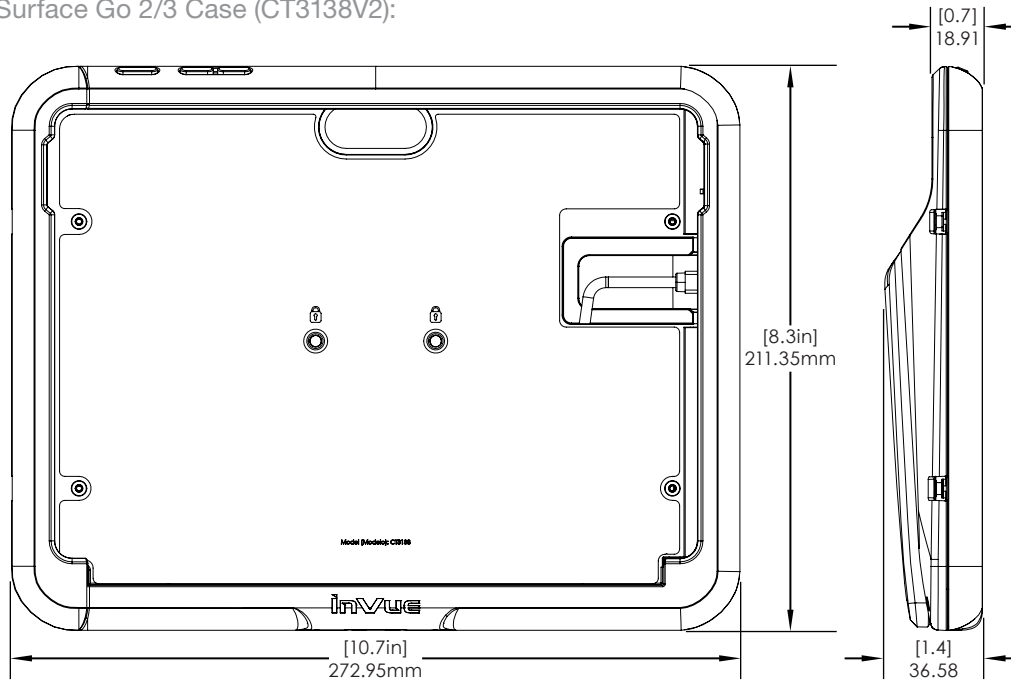

SPECIFICATIONS

Samsung Tab Active 3 & 5 Case (CT3125 & CT3125V2):

SPECIFICATIONS

Samsung XCOVER Pro Case (CT3126):

SPECIFICATIONS

Zebra TC5X w/ Zebra Rugged Cover Case (CT3127 & CT3127V2):

SPECIFICATIONS

ingenico Link2500 Standard Case (CT3128):

NE360 Handheld, Tablet & Payment Device Cases/ Technical Specifications

SPECIFICATIONS

Microsoft Surface Go 2/3 Case (CT3138V2):

SPECIFICATIONS

Microsoft Surface Go 2/3/4 Case (CT3138V3):

SPECIFICATIONS

iPhone SE (Gen 2) 7/8 Case w/ USB for E355 (CT3139):