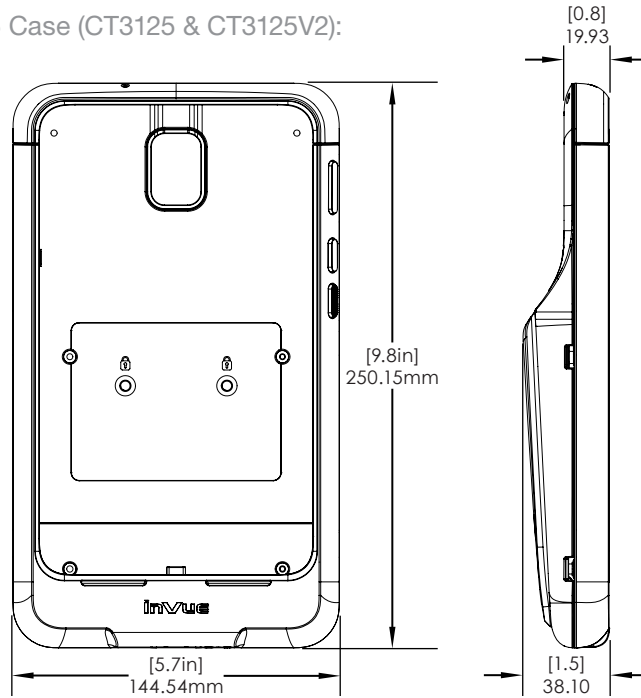

SPECIFICATIONS

Samsung Tab Active 3 & 5 Case (CT3125 & CT3125V2):