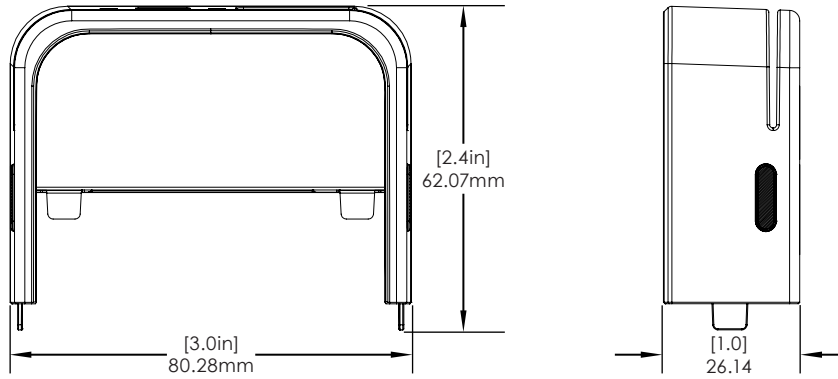

CT3143 Replacement Cap - 2 Pieces (CT3143-CAP):

CT3149 & CT3152 Replacement Cap - 2 Pieces (CT3149-52-CAP):

NE360 Handheld, Tablet & Payment Device Cases/ Technical Specifications

CT3150 Replacement Cap - 2 Pieces (CT3150-CAP):