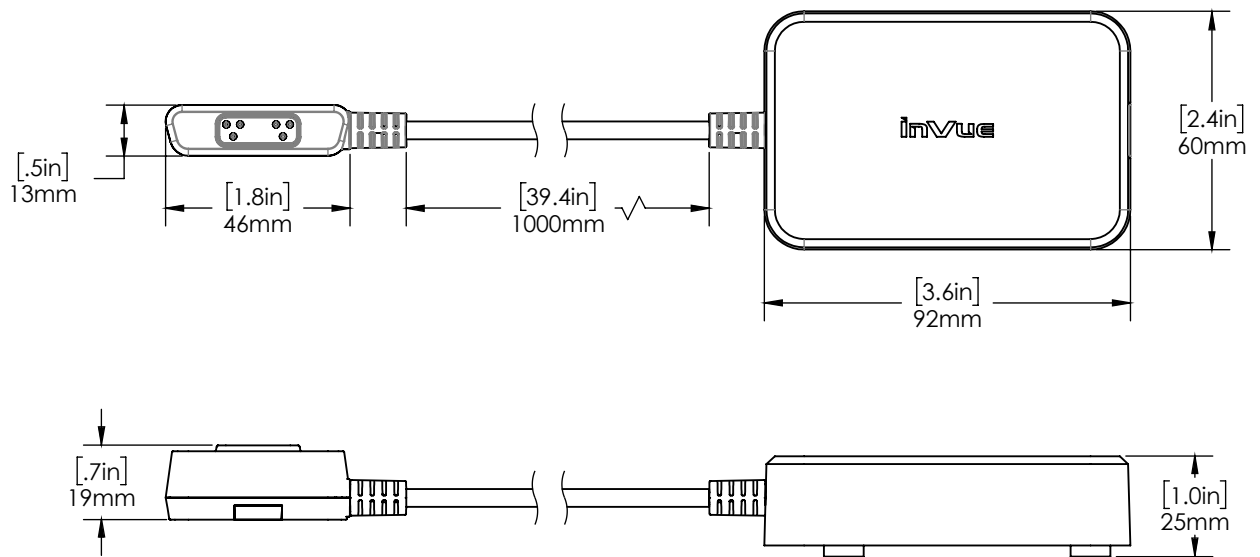

SPECIFICATIONS

Replacement mPOS Tablet Rear Cover Adapter - 2 Pieces (CT3156):

SPECIFICATIONS

Replacement mPOS Tablet Case Handstrap - Comes Standard with all NE360T Tablet Cases (CT3074):

SPECIFICATIONS

mPOS Case Single Charger (CT3051):