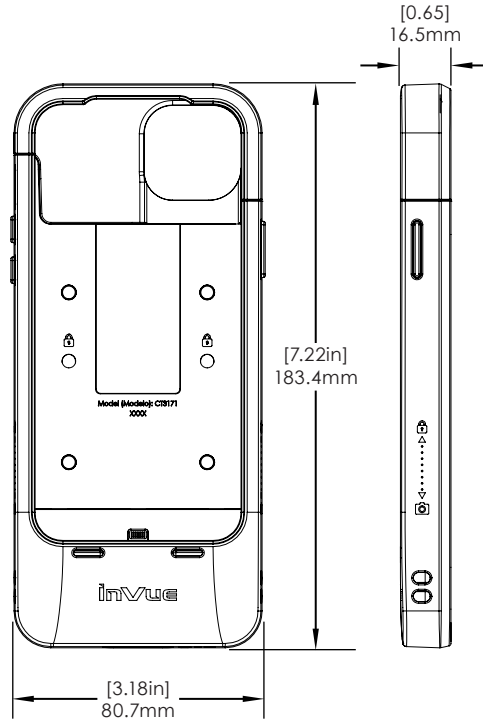

iPad 10.2 Gen 7/8/9 Case w/ USB for E355 (CT3155):

SPECIFICATIONS

iPad Mini 6 Case (CT3168):

SPECIFICATIONS

iPhone 12/13/14 Case (CT3171):

SPECIFICATIONS

Handheld Case - iPhone 7/8 with Verifone E285 (CT3043):