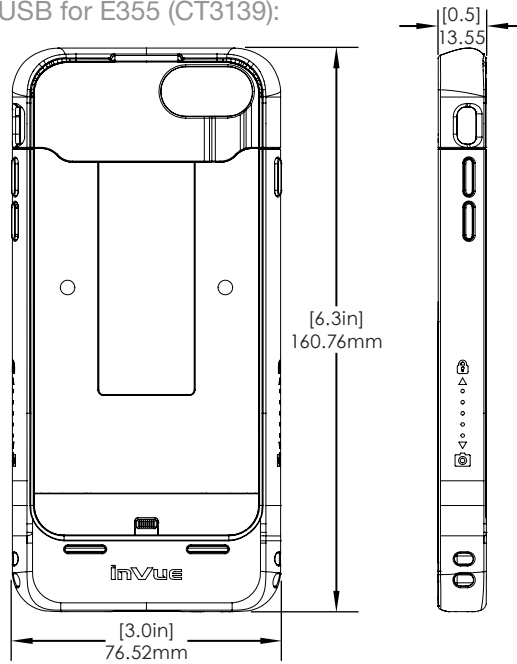

NE360 Handheld, Tablet & Payment Device Cases/ Technical Specifications

SPECIFICATIONS

Microsoft Surface Go 2/3 Case (CT3138V2):

SPECIFICATIONS

Microsoft Surface Go 2/3/4 Case (CT3138V3):

SPECIFICATIONS

iPhone SE (Gen 2) 7/8 Case w/ USB for E355 (CT3139):