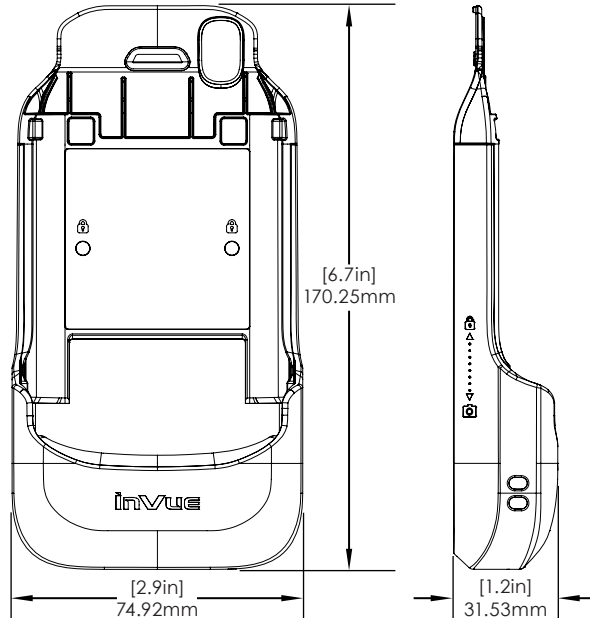

SPECIFICATIONS

Samsung Tab Active 3 & 5 Case (CT3125 & CT3125V2):

SPECIFICATIONS

Samsung XCOVER Pro Case (CT3126):

SPECIFICATIONS

Zebra TC5X w/ Zebra Rugged Cover Case (CT3127 & CT3127V2):

SPECIFICATIONS

ingenico Link2500 Standard Case (CT3128):