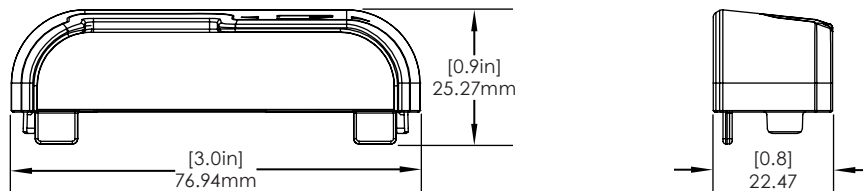

CT3126 Replacement Cap - 2 Pieces (CT3126-CAP):

CT3123 Replacement Cap - 2 Pieces (CT3123-CAP):