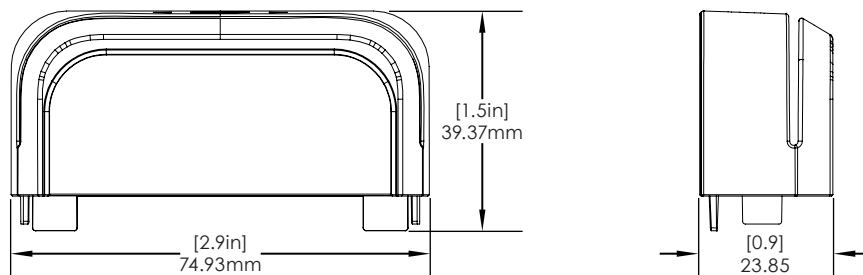

CT3121 Replacement Cap - 2 Pieces (CT3121-CAP):