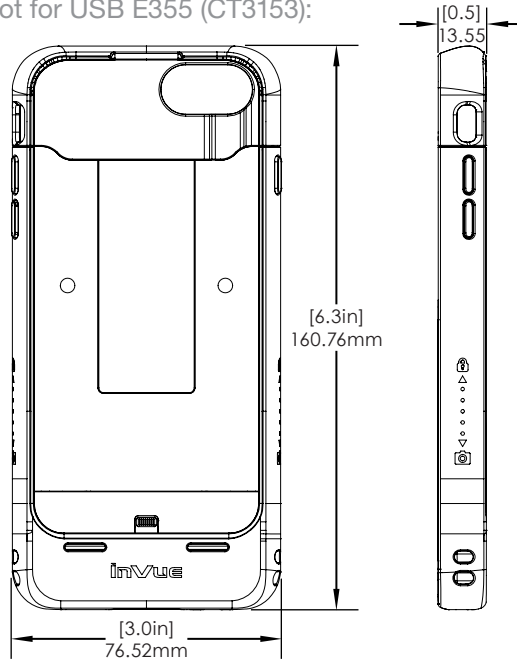

SPECIFICATIONS

iPhone SE (Gen 2) 7/8 Case - Not for USB E355 (CT3153):