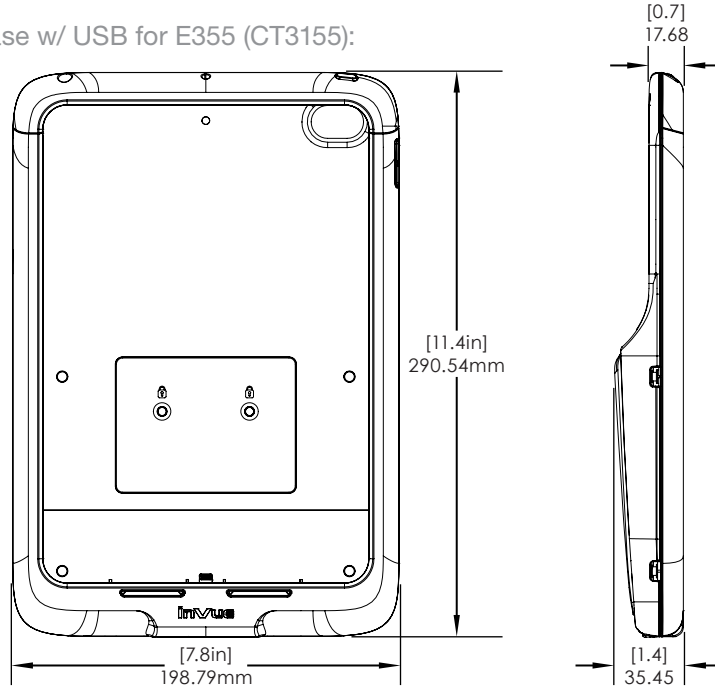

SPECIFICATIONS

iPad 10.2 Gen 7/8/9 Case w/ USB for E355 (CT3155):