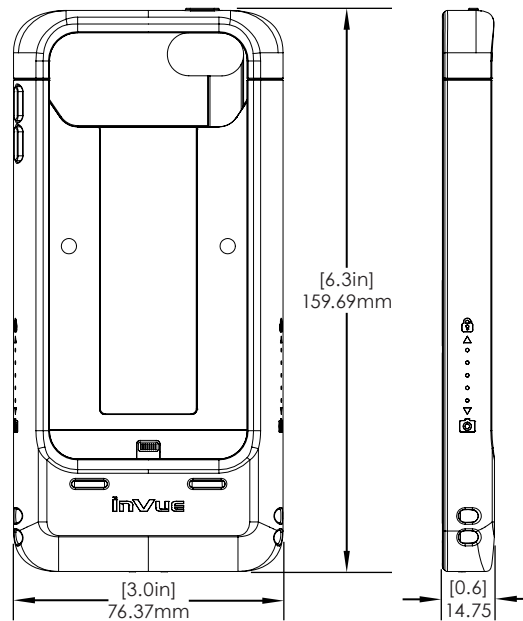

SPECIFICATIONS

iPod Gen 5/6/7 Case - Not for USB E355 (CT3152):