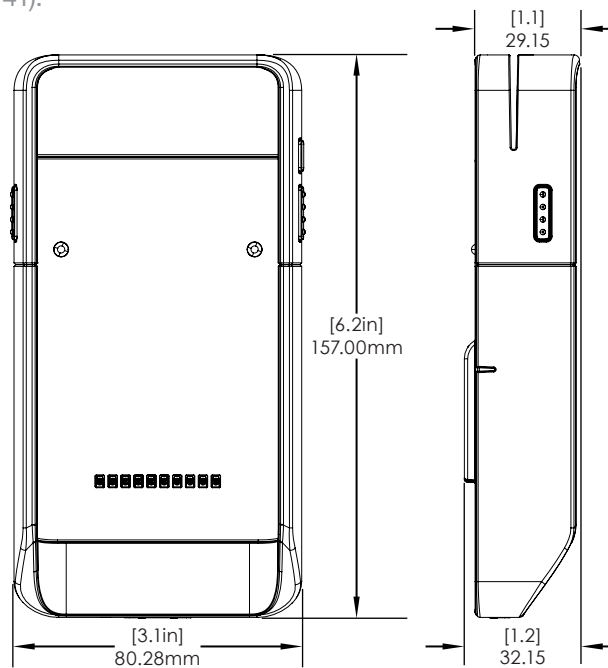

SPECIFICATIONS

ingenico iSMP4 Case (CT3141):