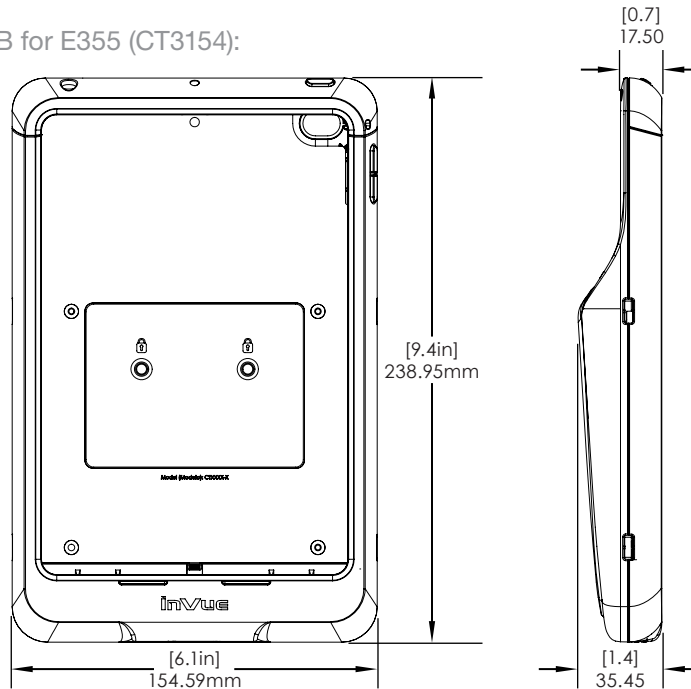

SPECIFICATIONS

iPod Gen 5/6/7 Case - Not for USB E355 (CT3152):

SPECIFICATIONS

iPhone SE (Gen 2) 7/8 Case - Not for USB E355 (CT3153):

SPECIFICATIONS

iPad Mini 5 Case w/ USB for E355 (CT3154):

SPECIFICATIONS