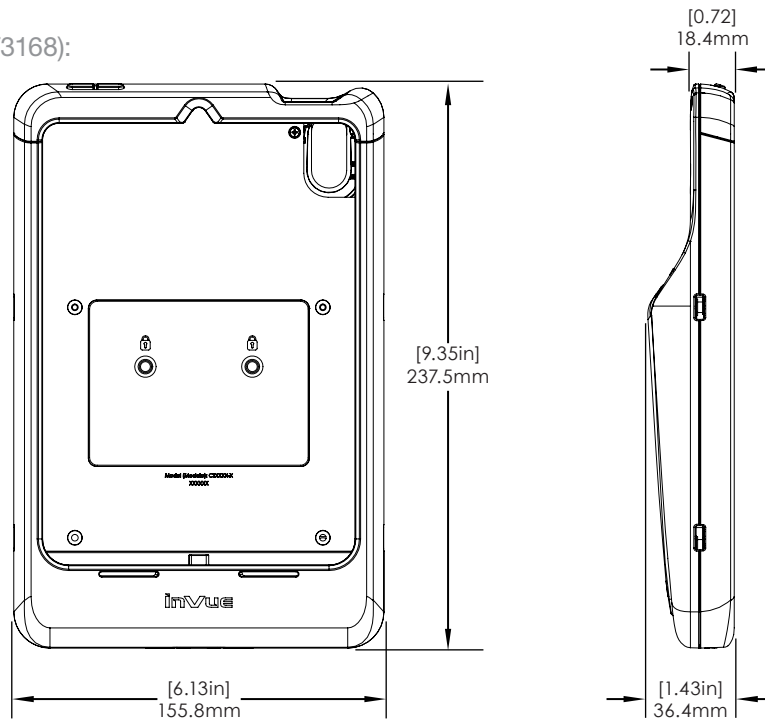

SPECIFICATIONS

iPad Mini 6 Case (CT3168):