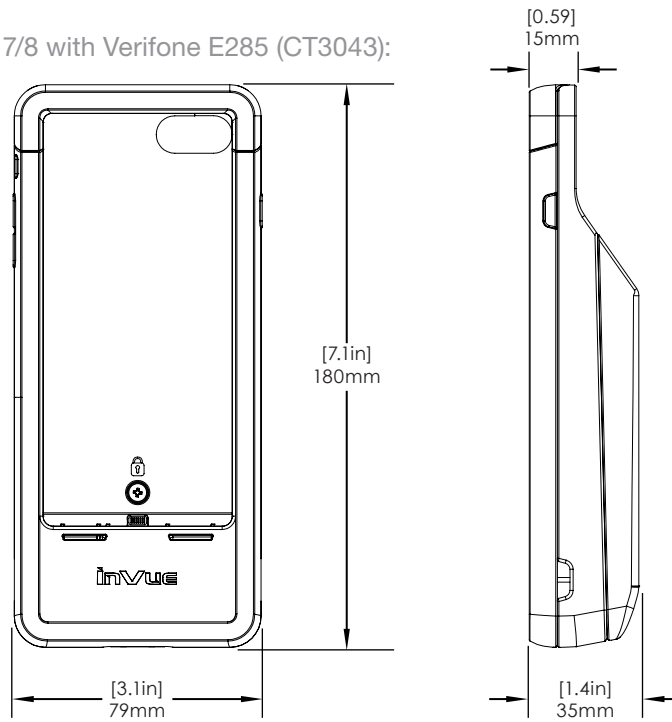

iPad 10.2 Gen 7/8/9 Case w/ USB for E355 (CT3155):

SPECIFICATIONS

iPad Mini 6 Case (CT3168):

SPECIFICATIONS

iPhone 12/13/14 Case (CT3171):

SPECIFICATIONS

Handheld Case - iPhone 7/8 with Verifone E285 (CT3043):