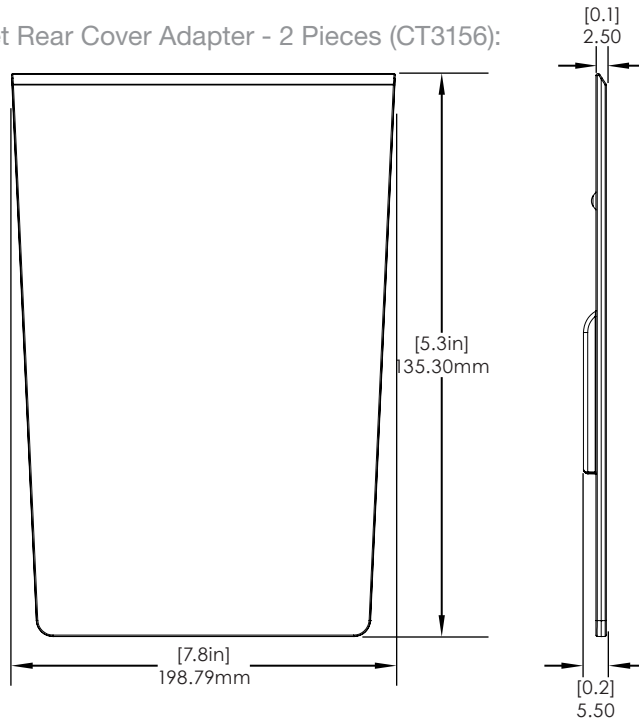

SPECIFICATIONS

Replacement mPOS Tablet Rear Cover Adapter - 2 Pieces (CT3156):