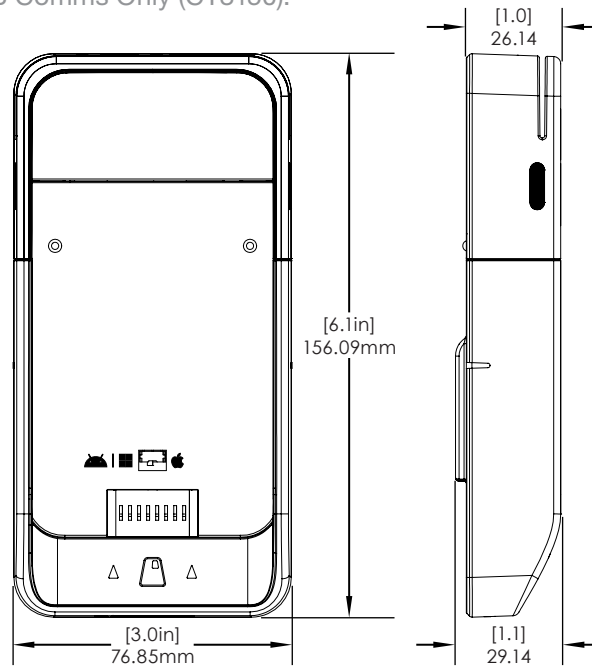

SPECIFICATIONS

ingenico iSMP4 Case (CT3141):

SPECIFICATIONS

Zebra TC21/26 Case (CT3143 & CT3143V2):

SPECIFICATIONS

iPod Gen 5/6/7 Case w/ USB for E355 (CT3149):

SPECIFICATIONS

Verifone E355 Case, for USB Comms Only (CT3150):