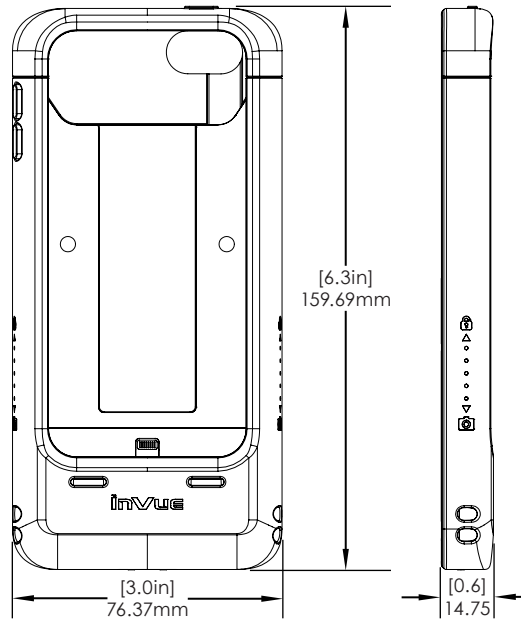

SPECIFICATIONS

ingenico iSMP4 Case (CT3141):

SPECIFICATIONS

Zebra TC21/26 Case (CT3143 & CT3143V2):

SPECIFICATIONS

iPod Gen 5/6/7 Case w/ USB for E355 (CT3149):

SPECIFICATIONS

Verifone E355 Case, for USB Comms Only (CT3150):