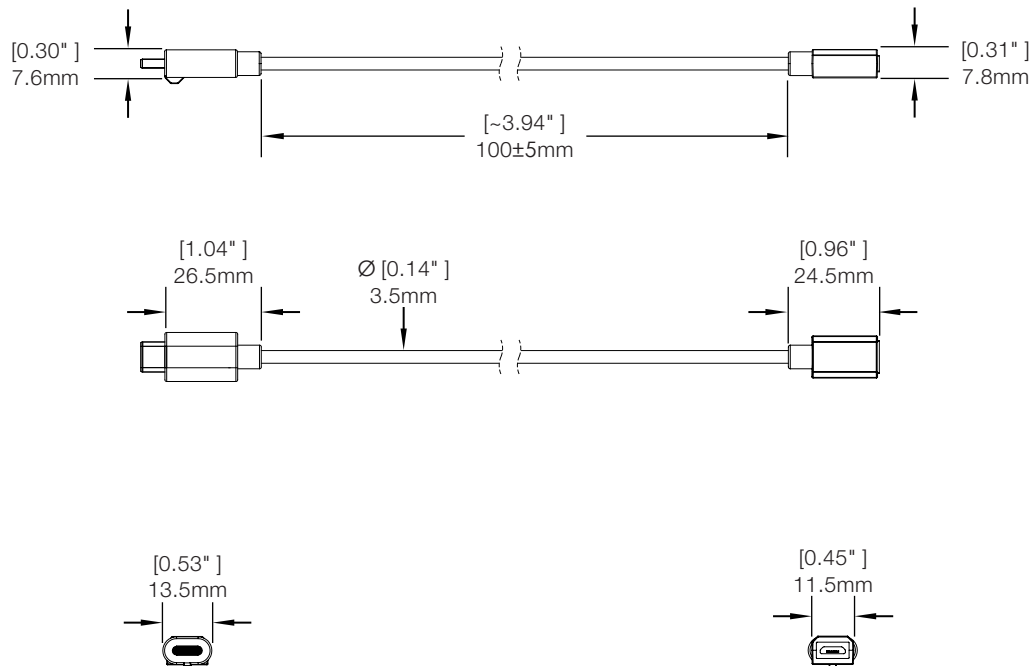

Zips 6 & 12 Port USB-C Extender Cable (ZM2809):

Zips™ 6 & 12 Port / Technical Specifications

SPECIFICATIONS

Zips Flex Sensor, Micro-USB, Coiled Cable (ZM3400):

Zips Flex Sensor, USB-C, Straight Cable (ZM3401):

Zips™ 6 & 12 Port / Technical Specifications

SPECIFICATIONS

Zips Flex Sensor, USB-C, Hybrid Cable (ZM3402):

Zips 6 & 12 Port Adaptor for Zips Micro-USB Sensors (ZM4001):

Zips™ 6 & 12 Port / Technical Specifications