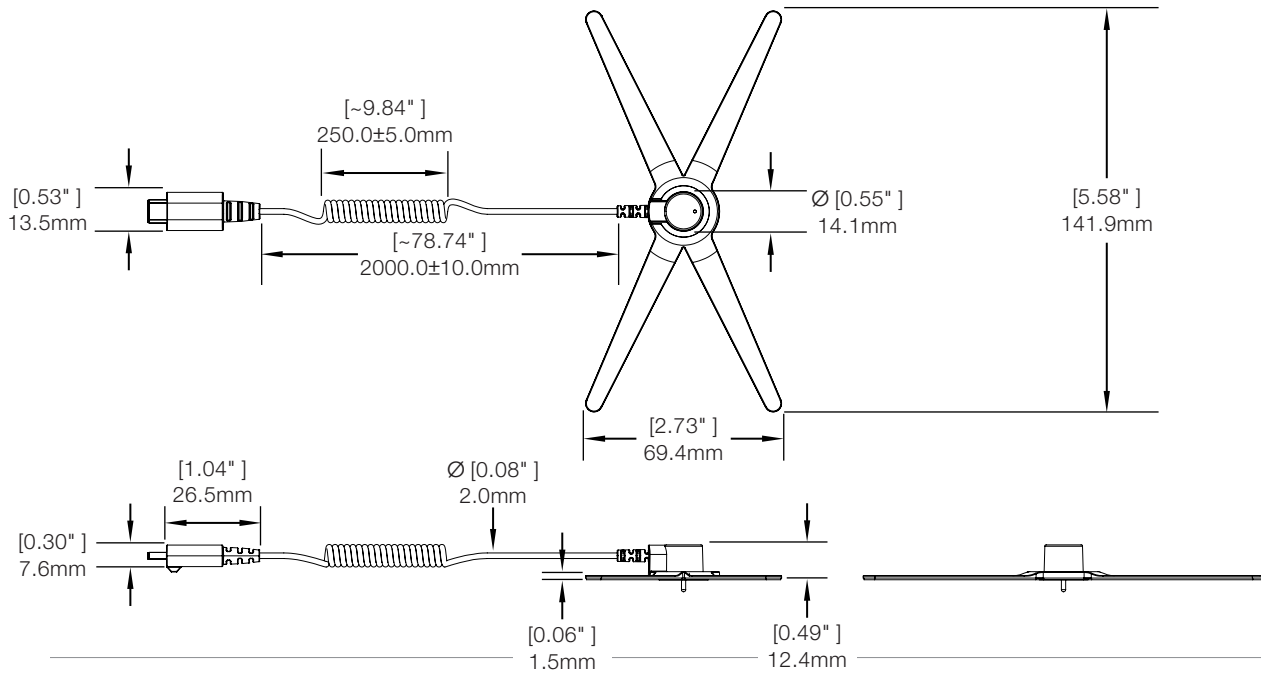

Zips 6 & 12 Port USB-C Extender Cable (ZM2809):

Zips™ 6 & 12 Port / Technical Specifications

SPECIFICATIONS

Zips Flex Sensor, Micro-USB, Coiled Cable (ZM3400):

Zips Flex Sensor, USB-C, Straight Cable (ZM3401):

Zips™ 6 & 12 Port / Technical Specifications

SPECIFICATIONS

Zips Flex Sensor, USB-C, Hybrid Cable (ZM3402):

Zips 6 & 12 Port Adaptor for Zips Micro-USB Sensors (ZM4001):

Zips™ 6 & 12 Port / Technical Specifications