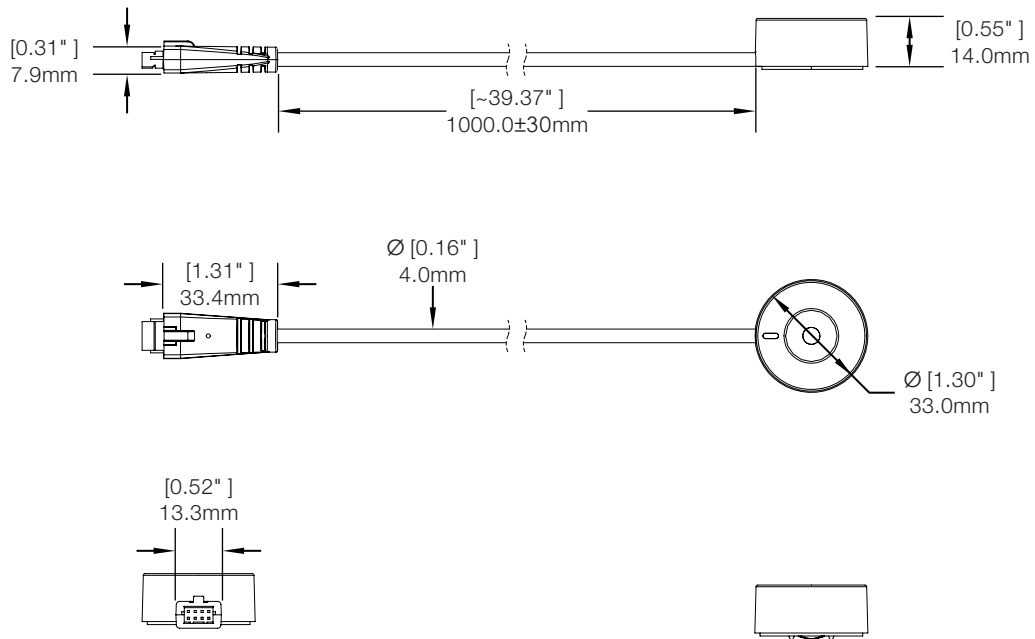

Zips 6 & 12 Port Remote IR Dot (ZM4100):