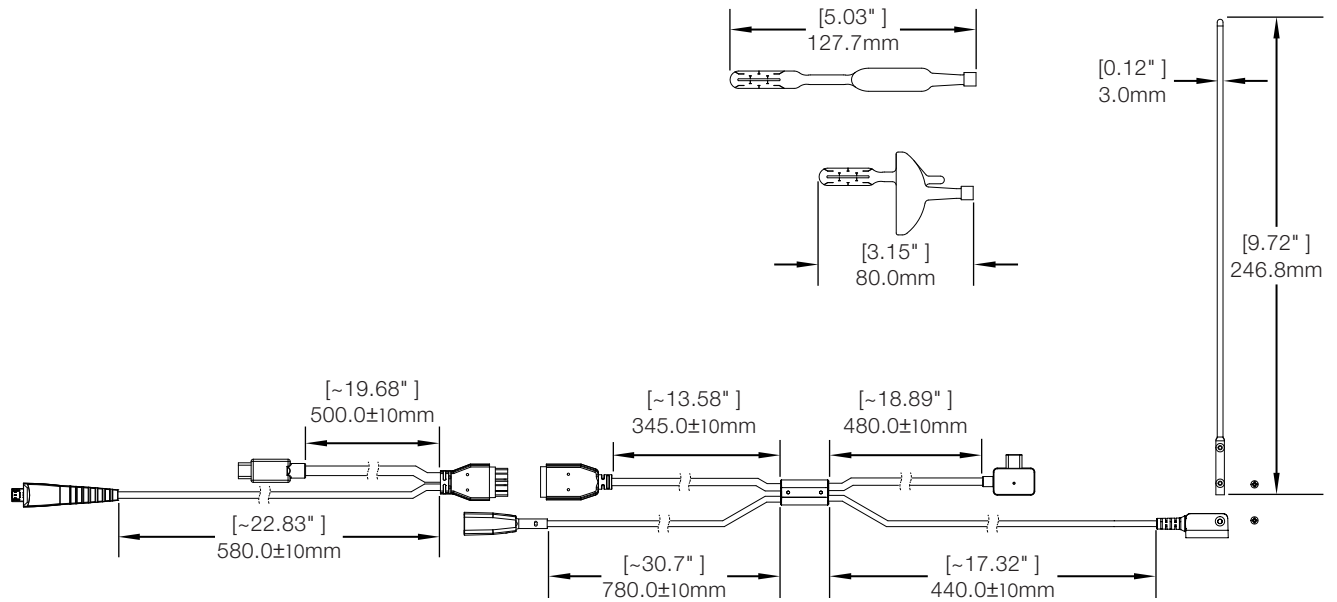

SPECIFICATIONS

Zips 6 & 12 CUSTOM IPAD GEN 10 Sensor with Keyboard Flex Sensors (ZM2600):

Zips 6 & 12 Port Mouse Accessory Sensor (ZM2717):

Zips™ 6 & 12 Port / Technical Specifications

SPECIFICATIONS

Zips 6 & 12 Port 3 Meter Adaptor Cable (ZM2807):

Zips 6 & 12 Port USB-C Extender Cable (ZM2809):

Zips™ 6 & 12 Port / Technical Specifications

SPECIFICATIONS

Zips Flex Sensor, Micro-USB, Coiled Cable (ZM3400):

Zips Flex Sensor, USB-C, Straight Cable (ZM3401):