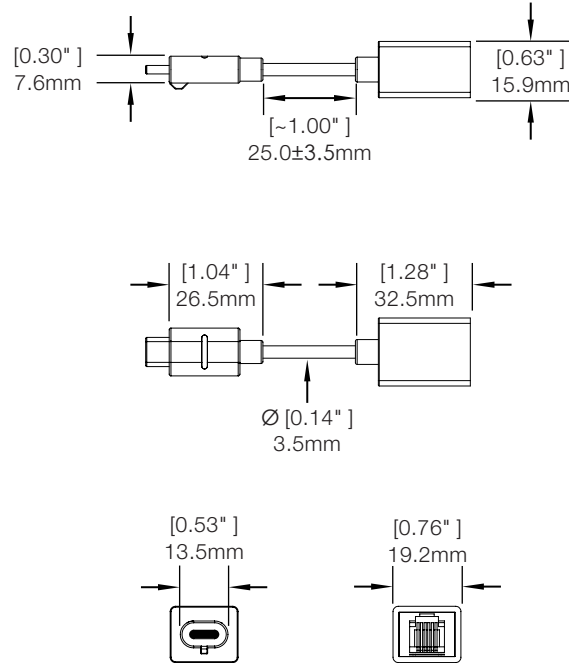

Zips™ 6 & 12 Port / Technical Specifications

SPECIFICATIONS

Zips 6 & 12 Port Adaptor for RJ Sensors (ZM4002):