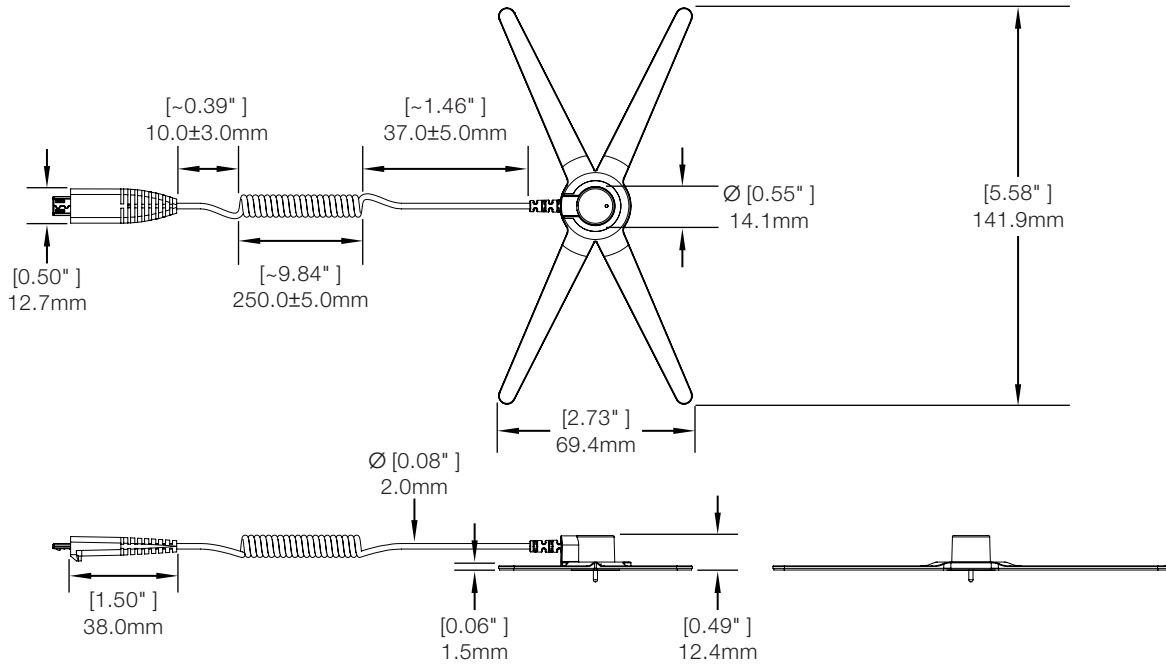

SPECIFICATIONS

Zips 6 & 12 CUSTOM IPAD GEN 10 Sensor with Keyboard Flex Sensors (ZM2600):

Zips 6 & 12 Port Mouse Accessory Sensor (ZM2717):

Zips™ 6 & 12 Port / Technical Specifications

SPECIFICATIONS

Zips 6 & 12 Port 3 Meter Adaptor Cable (ZM2807):

Zips 6 & 12 Port USB-C Extender Cable (ZM2809):

Zips™ 6 & 12 Port / Technical Specifications

SPECIFICATIONS

Zips Flex Sensor, Micro-USB, Coiled Cable (ZM3400):

Zips Flex Sensor, USB-C, Straight Cable (ZM3401):