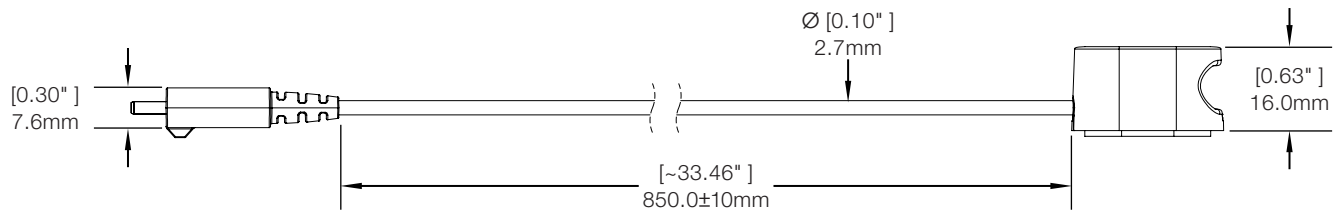

SPECIFICATIONS

Zips 6 & 12 CUSTOM IPAD GEN 10 Sensor with Keyboard Flex Sensors (ZM2600):

Zips 6 & 12 Port Mouse Accessory Sensor (ZM2717):

Zips™ 6 & 12 Port / Technical Specifications

SPECIFICATIONS

Zips 6 & 12 Port 3 Meter Adaptor Cable (ZM2807):

Zips 6 & 12 Port USB-C Extender Cable (ZM2809):

Zips™ 6 & 12 Port / Technical Specifications

SPECIFICATIONS

Zips Flex Sensor, Micro-USB, Coiled Cable (ZM3400):

Zips Flex Sensor, USB-C, Straight Cable (ZM3401):