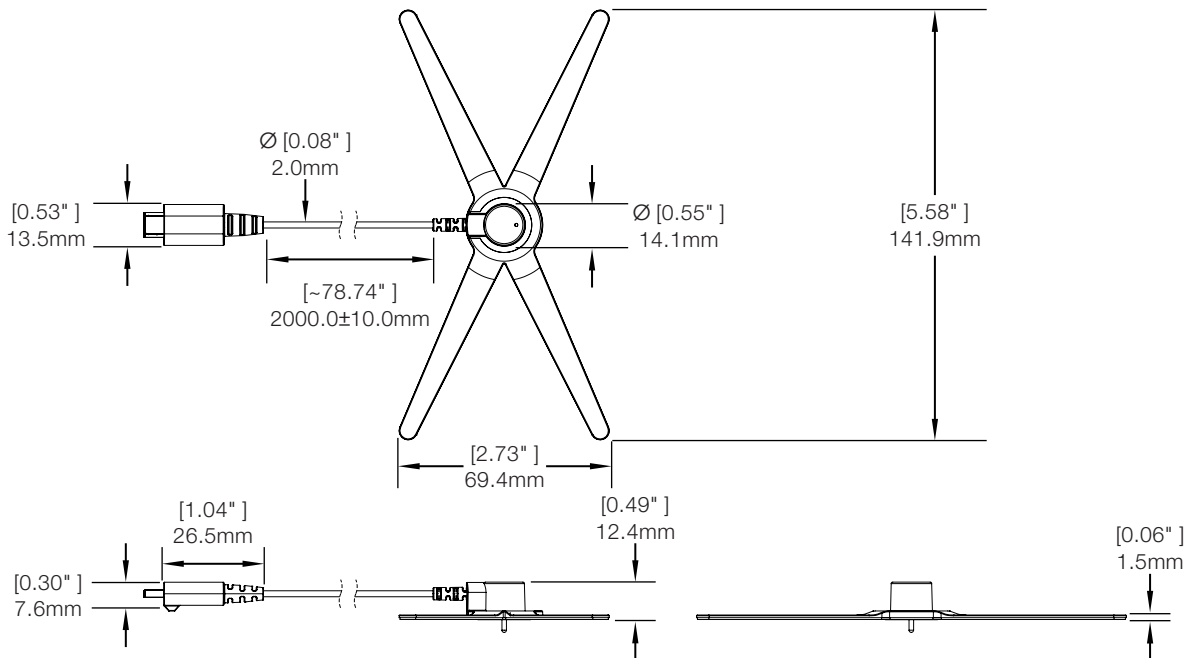

Zips 6 & 12 Port USB-C Extender Cable (ZM2809):

Zips™ 6 & 12 Port / Technical Specifications

SPECIFICATIONS

Zips Flex Sensor, Micro-USB, Coiled Cable (ZM3400):

Zips Flex Sensor, USB-C, Straight Cable (ZM3401):

Zips™ 6 & 12 Port / Technical Specifications

SPECIFICATIONS

Zips Flex Sensor, USB-C, Hybrid Cable (ZM3402):

Zips 6 & 12 Port Adaptor for Zips Micro-USB Sensors (ZM4001):

Zips™ 6 & 12 Port / Technical Specifications