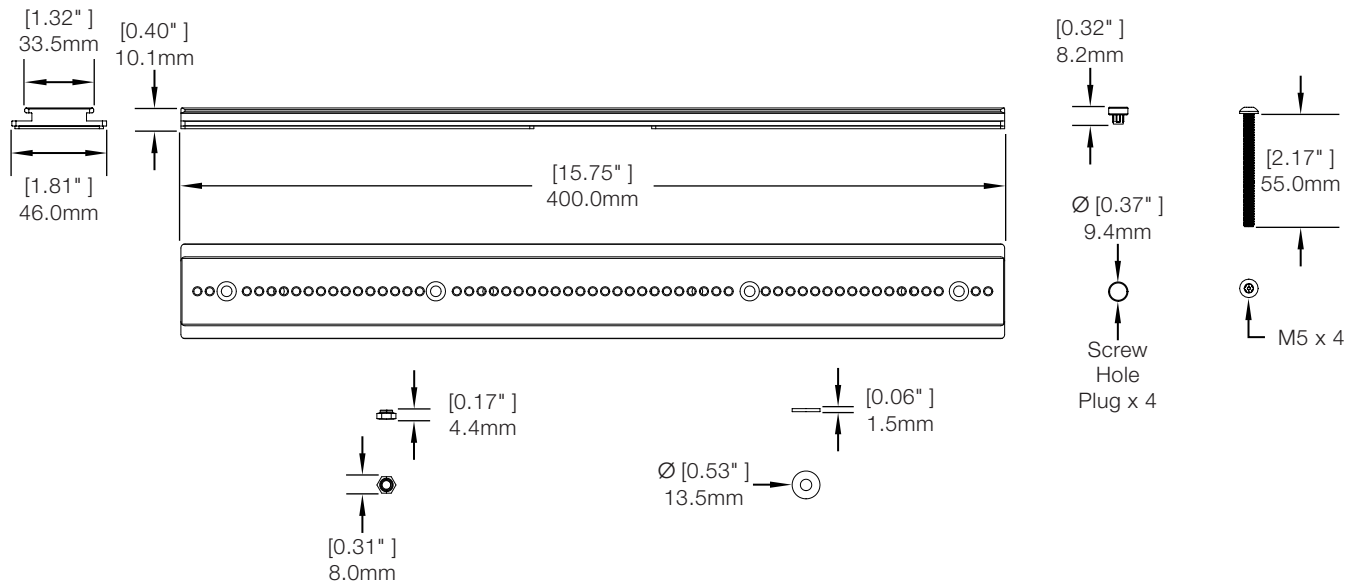

Laptop Lock / Technical Specifications

SPECIFICATIONS

Laptop Lock Set (OLLOCKS):

40 cm / 15.75 in Black Rail with Adhesives & Bolt Mount Hardware (OLL-40R):

SPECIFICATIONS

50 cm / 19.75 in Black Rail with Adhesives & Bolt Mount Hardware (OLL-50R):

Gaming Laptop Adaptor - Set of 2 Adaptors (OLL-ADP):

SPECIFICATIONS

Adhesive Removal Tool - Handles with Kevlar Cable (ADH-RT):

PRODUCT ORDERING

ORDER CODE	DESCRIPTION	NOTES
Laptop Lock & Accessories		
OLLOCKS	Laptock Lock Set - Black	
OLLOCKS -W	Laptock Lock Set - White	
OLL-40R	40cm/15.75in Black Rail with Adhesives & Bolt Mount Hardware	
OLL-40R-W	40cm/15.75in White Rail with Adhesives & Bolt Mount Hardware	
OLL-50R	50cm/19.75in Black Rail with Adhesives & Bolt Mount Hardware	
OLL-50R-W	50cm/19.75in White Rail with Adhesives & Bolt Mount Hardware	
OLL-ADP	Gaming Laptop Adaptor	Set of 2 Adaptors
ADH-OLL	Universal Rail Replacement Adhesives	Pack of 6
ADH-RT	Adhesive Removal Tool - Handles with Kevlar Cable	Includes 3 Replacement Cables