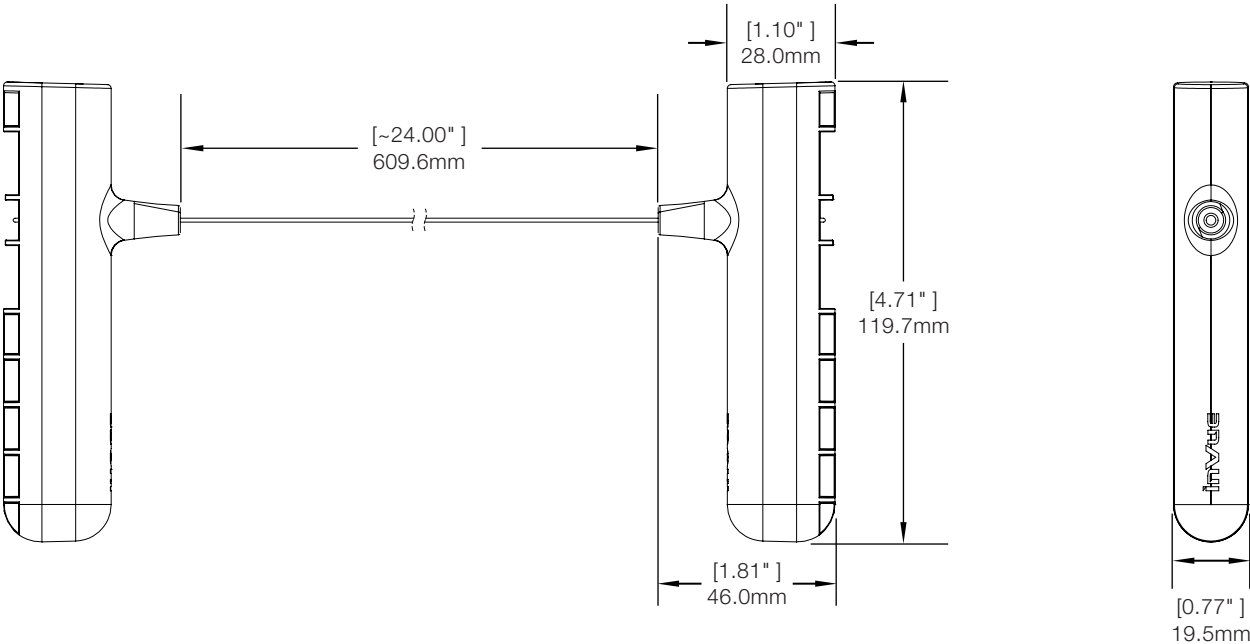

Laptop Lock / Technical Specifications

SPECIFICATIONS

Laptop Lock Set (OLLOCKS):

40 cm / 15.75 in Black Rail with Adhesives & Bolt Mount Hardware (OLL-40R):

SPECIFICATIONS

50 cm / 19.75 in Black Rail with Adhesives & Bolt Mount Hardware (OLL-50R):

Gaming Laptop Adaptor - Set of 2 Adaptors (OLL-ADP):

SPECIFICATIONS

Adhesive Removal Tool - Handles with Kevlar Cable (ADH-RT):

PRODUCT ORDERING

ORDER CODE	DESCRIPTION	NOTES
Laptop Lock & Accessories		
OLLOCKS	Laptock Lock Set - Black	
OLLOCKS -W	Laptock Lock Set - White	
OLL-40R	40cm/15.75in Black Rail with Adhesives & Bolt Mount Hardware	
OLL-40R-W	40cm/15.75in White Rail with Adhesives & Bolt Mount Hardware	
OLL-50R	50cm/19.75in Black Rail with Adhesives & Bolt Mount Hardware	
OLL-50R-W	50cm/19.75in White Rail with Adhesives & Bolt Mount Hardware	
OLL-ADP	Gaming Laptop Adaptor	Set of 2 Adaptors
ADH-OLL	Universal Rail Replacement Adhesives	Pack of 6
ADH-RT	Adhesive Removal Tool - Handles with Kevlar Cable	Includes 3 Replacement Cables