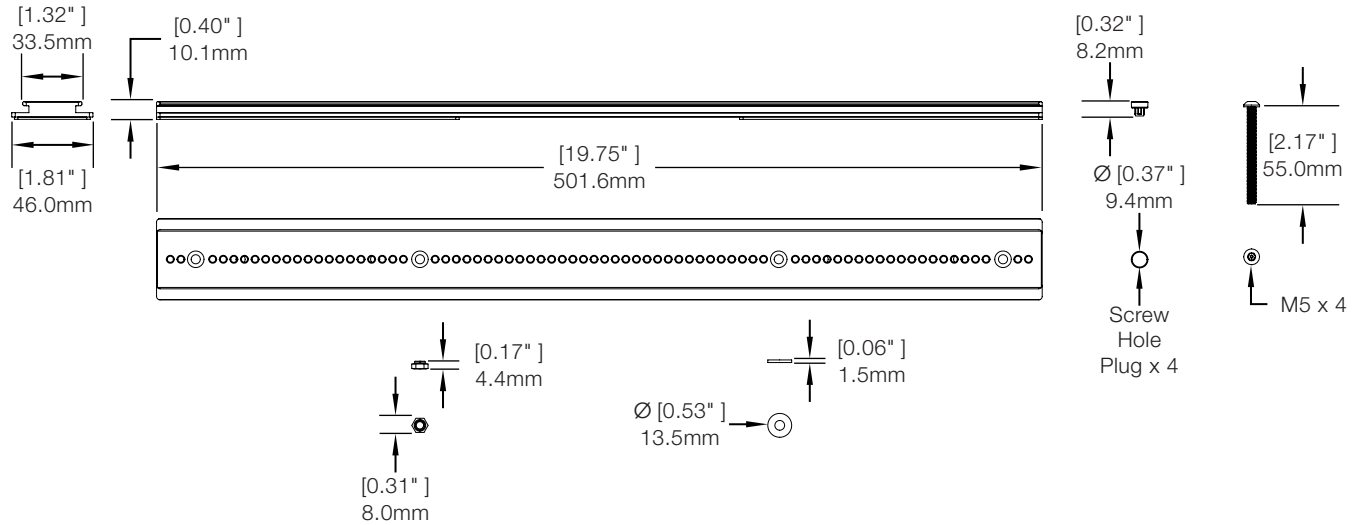

Laptop Lock / Technical Specifications

SPECIFICATIONS

Laptop Lock Set (OLLOCKS):

40 cm / 15.75 in Black Rail with Adhesives & Bolt Mount Hardware (OLL-40R):

SPECIFICATIONS

50 cm / 19.75 in Black Rail with Adhesives & Bolt Mount Hardware (OLL-50R):

Gaming Laptop Adaptor - Set of 2 Adaptors (OLL-ADP):

SPECIFICATIONS

Adhesive Removal Tool - Handles with Kevlar Cable (ADH-RT):

PRODUCT ORDERING

ORDER CODE	DESCRIPTION	NOTES
Laptop Lock & Accessories		
OLLOCKS	Laptock Lock Set - Black	
OLLOCKS -W	Laptock Lock Set - White	
OLL-40R	40cm/15.75in Black Rail with Adhesives & Bolt Mount Hardware	
OLL-40R-W	40cm/15.75in White Rail with Adhesives & Bolt Mount Hardware	
OLL-50R	50cm/19.75in Black Rail with Adhesives & Bolt Mount Hardware	
OLL-50R-W	50cm/19.75in White Rail with Adhesives & Bolt Mount Hardware	
OLL-ADP	Gaming Laptop Adaptor	Set of 2 Adaptors
ADH-OLL	Universal Rail Replacement Adhesives	Pack of 6
ADH-RT	Adhesive Removal Tool - Handles with Kevlar Cable	Includes 3 Replacement Cables