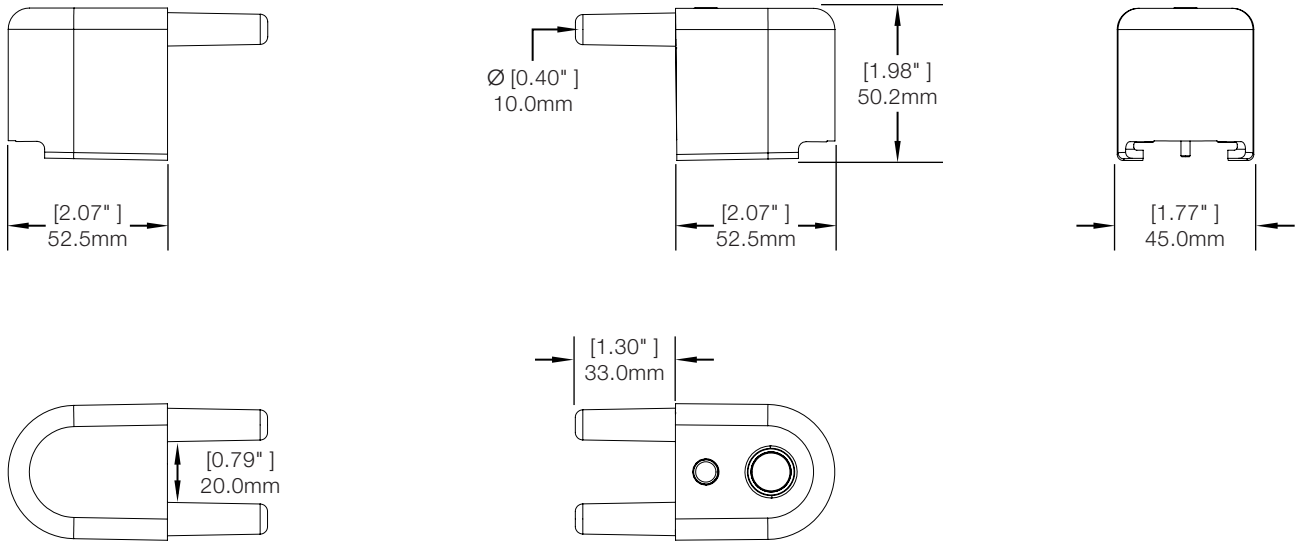

Laptop Lock / Technical Specifications

SPECIFICATIONS

Laptop Lock Set (OLLOCKS):

40 cm / 15.75 in Black Rail with Adhesives & Bolt Mount Hardware (OLL-40R):

SPECIFICATIONS

50 cm / 19.75 in Black Rail with Adhesives & Bolt Mount Hardware (OLL-50R):

Gaming Laptop Adaptor - Set of 2 Adaptors (OLL-ADP):

SPECIFICATIONS

Adhesive Removal Tool - Handles with Kevlar Cable (ADH-RT):

PRODUCT ORDERING

ORDER CODE	DESCRIPTION	NOTES
Laptop Lock & Accessories		
OLLOCKS	Laptock Lock Set - Black	
OLLOCKS -W	Laptock Lock Set - White	
OLL-40R	40cm/15.75in Black Rail with Adhesives & Bolt Mount Hardware	
OLL-40R-W	40cm/15.75in White Rail with Adhesives & Bolt Mount Hardware	
OLL-50R	50cm/19.75in Black Rail with Adhesives & Bolt Mount Hardware	
OLL-50R-W	50cm/19.75in White Rail with Adhesives & Bolt Mount Hardware	
OLL-ADP	Gaming Laptop Adaptor	Set of 2 Adaptors
ADH-OLL	Universal Rail Replacement Adhesives	Pack of 6
ADH-RT	Adhesive Removal Tool - Handles with Kevlar Cable	Includes 3 Replacement Cables