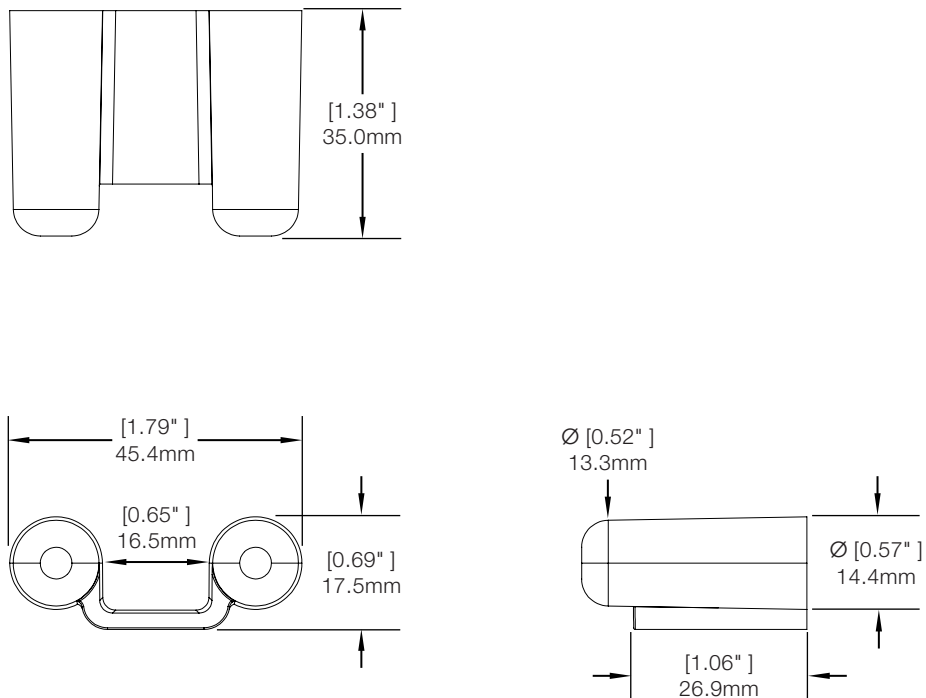

Laptop Lock / Technical Specifications

SPECIFICATIONS

Laptop Lock Set (OLLOCKS):

40 cm / 15.75 in Black Rail with Adhesives & Bolt Mount Hardware (OLL-40R):

SPECIFICATIONS

50 cm / 19.75 in Black Rail with Adhesives & Bolt Mount Hardware (OLL-50R):

Gaming Laptop Adaptor - Set of 2 Adaptors (OLL-ADP):

SPECIFICATIONS

Adhesive Removal Tool - Handles with Kevlar Cable (ADH-RT):

PRODUCT ORDERING

ORDER CODE	DESCRIPTION	NOTES
Laptop Lock & Accessories		
OLLOCKS	Laptock Lock Set - Black	
OLLOCKS -W	Laptock Lock Set - White	
OLL-40R	40cm/15.75in Black Rail with Adhesives & Bolt Mount Hardware	
OLL-40R-W	40cm/15.75in White Rail with Adhesives & Bolt Mount Hardware	
OLL-50R	50cm/19.75in Black Rail with Adhesives & Bolt Mount Hardware	
OLL-50R-W	50cm/19.75in White Rail with Adhesives & Bolt Mount Hardware	
OLL-ADP	Gaming Laptop Adaptor	Set of 2 Adaptors
ADH-OLL	Universal Rail Replacement Adhesives	Pack of 6
ADH-RT	Adhesive Removal Tool - Handles with Kevlar Cable	Includes 3 Replacement Cables