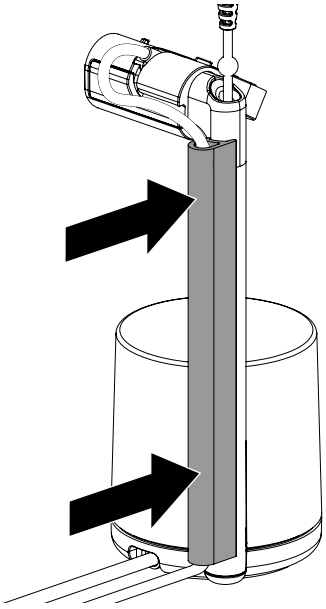

9 Use an alcohol wipe to clean the bottom of the charger. Allow it to dry completely.

10 Pull the red tab from the adhesive in the charger cradle.

11 Place the OEM charger and cradle insert into the cradle. Press the charger against the adhesive for at least 10 seconds. Ensure that the charger sits at in the cradle

12 Use the provided alcohol wipe to clean the stem. Allow it to dry completely.

13 Route the OEM charger cable into the cable guide.

14 Peel the clear film from the 2 adhesives from the cable guide.

- 15a** Align the bottom of the trim piece with the split line on the stand. Press the piece against the back of the stem for at least 10 seconds.

- 15b** Ensure that the trim piece is installed in line with the back of the stem as shown.

- 16** Route the cable along the track in the back of the cradle. Adjust the cable in the cable guide as necessary.