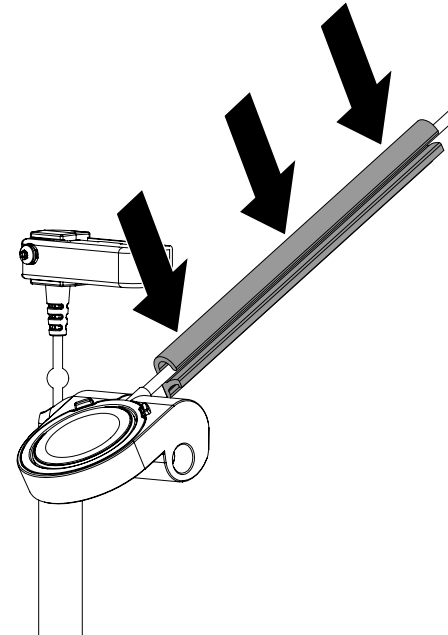

- 2** Remove the plug and use the TT8 bit to remove the screw from the side of the cradle

- 3** Remove the original cradle from the stand.

- 4** Place the new cradle included in the kit onto the stand.

- 5** Secure the new cradle with the screw. Insert the plug into the hole in the side on the cradle.

- 6** Remove the cradle insert from the cradle.

- 7** Insert the OEM charger cable through the center of the cradle insert.

8a Place the charger into the cradle insert.

8b Ensure that the cable exits from the back of the cradle insert as shown.

9 Use an alcohol wipe to clean the bottom of the charger. Allow it to dry completely.

10 Pull the red tab from the adhesive in the charger cradle.

11 Place the OEM charger and cradle insert into the cradle. Press the charger against the adhesive for at least 10 seconds. Ensure that the charger sits at in the cradle

12 Use the provided alcohol wipe to clean the stem. Allow it to dry completely.

13 Route the OEM charger cable into the cable guide.

14 Peel the clear film from the 2 adhesives from the cable guide.

- 15a** Align the bottom of the trim piece with the split line on the stand. Press the piece against the back of the stem for at least 10 seconds.