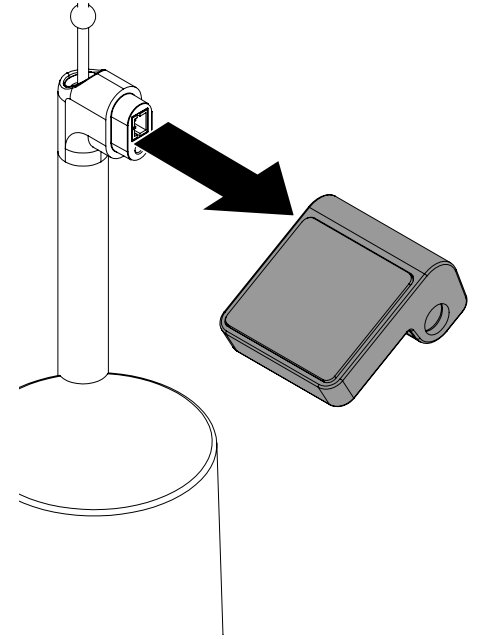

WS2/W2000

Apple OEM Trim Kit with Aligner
ZW1981-W

Note: Consult the instructions included with your stand for full installation information

- 1** Use a key fob tool to remove the plug from the side of the cradle.

- 2** Remove the plug and use the TT8 bit to remove the screw from the side of the cradle

- 3** Remove the original cradle from the stand.

- 4** Place the new cradle included in the kit onto the stand.

- 5** Secure the new cradle with the screw. Insert the plug into the hole in the side on the cradle.

- 6** Remove the cradle insert from the cradle.

- 7** Insert the OEM charger cable through the center of the cradle insert.

8a Place the charger into the cradle insert.

8b Ensure that the cable exits from the back of the cradle insert as shown.

9 Use an alcohol wipe to clean the bottom of the charger. Allow it to dry completely.

10 Pull the red tab from the adhesive in the charger cradle.

11 Place the OEM charger and cradle insert into the cradle. Press the charger against the adhesive for at least 10 seconds. Ensure that the charger sits at in the cradle