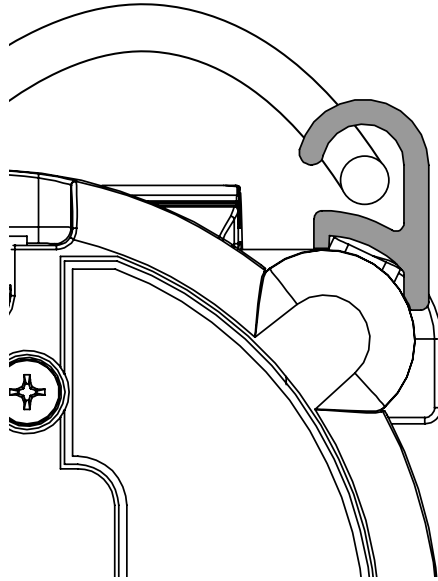

12 Use the provided alcohol wipe to clean the stem. Allow it to dry completely.

13 Route the OEM charger cable into the cable guide.

14 Peel the clear film from the 2 adhesives from the cable guide.

- 15a** Align the bottom of the trim piece with the split line on the stand. Press the piece against the back of the stem for at least 10 seconds.

- 15b** Ensure that the trim piece is installed in line with the back of the stem as shown.

- 16** Route the cable along the track in the back of the cradle. Adjust the cable in the cable guide as necessary.