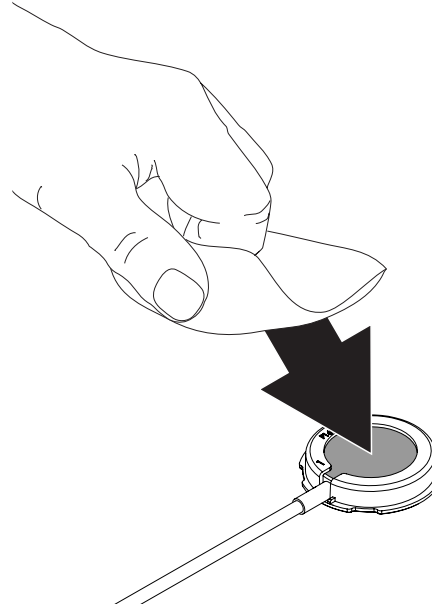

- 2** Remove the plug and use the TT8 bit to remove the screw from the side of the cradle

- 3** Remove the original cradle from the stand.

- 4** Place the new cradle included in the kit onto the stand.

- 5** Secure the new cradle with the screw. Insert the plug into the hole in the side on the cradle.

- 6** Remove the cradle insert from the cradle.

- 7** Insert the OEM charger cable through the center of the cradle insert.

8a Place the charger into the cradle insert.

8b Ensure that the cable exits from the back of the cradle insert as shown.

9 Use an alcohol wipe to clean the bottom of the charger. Allow it to dry completely.

10 Pull the red tab from the adhesive in the charger cradle.

11 Place the OEM charger and cradle insert into the cradle. Press the charger against the adhesive for at least 10 seconds. Ensure that the charger sits at in the cradle

12 Use the provided alcohol wipe to clean the stem. Allow it to dry completely.

13 Route the OEM charger cable into the cable guide.

14 Peel the clear film from the 2 adhesives from the cable guide.

- 15a** Align the bottom of the trim piece with the split line on the stand. Press the piece against the back of the stem for at least 10 seconds.