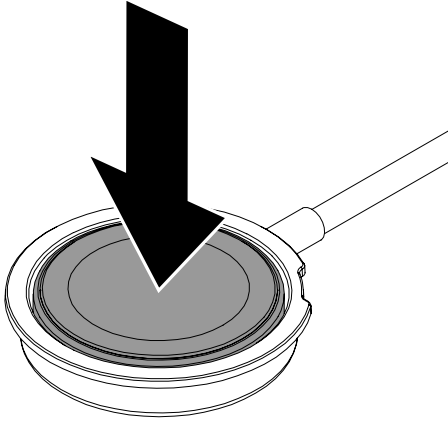

WS2/W2000

Apple OEM Trim Kit with Aligner
ZW1981-W

Note: Consult the instructions included with your stand for full installation information

- 1** Use a key fob tool to remove the plug from the side of the cradle.

- 2** Remove the plug and use the TT8 bit to remove the screw from the side of the cradle

- 3** Remove the original cradle from the stand.

- 4** Place the new cradle included in the kit onto the stand.

- 5** Secure the new cradle with the screw. Insert the plug into the hole in the side on the cradle.

- 6** Remove the cradle insert from the cradle.

- 7** Insert the OEM charger cable through the center of the cradle insert.

8a Place the charger into the cradle insert.

8b Ensure that the cable exits from the back of the cradle insert as shown.

9 Use an alcohol wipe to clean the bottom of the charger. Allow it to dry completely.

10 Pull the red tab from the adhesive in the charger cradle.

11 Place the OEM charger and cradle insert into the cradle. Press the charger against the adhesive for at least 10 seconds. Ensure that the charger sits at in the cradle