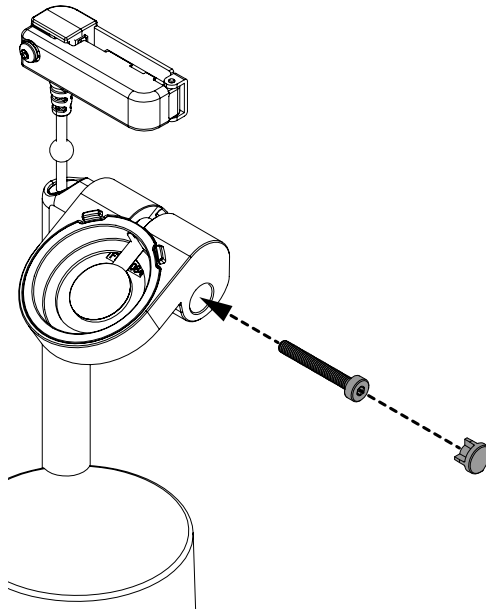

WS2/W2000

Apple OEM Trim Kit with Aligner
ZW1981-W

Note: Consult the instructions included with your stand for full installation information

- 1** Use a key fob tool to remove the plug from the side of the cradle.

- 2** Remove the plug and use the TT8 bit to remove the screw from the side of the cradle

- 3** Remove the original cradle from the stand.

- 4** Place the new cradle included in the kit onto the stand.

- 5** Secure the new cradle with the screw. Insert the plug into the hole in the side on the cradle.

- 6** Remove the cradle insert from the cradle.

- 7** Insert the OEM charger cable through the center of the cradle insert.

8a Place the charger into the cradle insert.

8b Ensure that the cable exits from the back of the cradle insert as shown.

9 Use an alcohol wipe to clean the bottom of the charger. Allow it to dry completely.

10 Pull the red tab from the adhesive in the charger cradle.

11 Place the OEM charger and cradle insert into the cradle. Press the charger against the adhesive for at least 10 seconds. Ensure that the charger sits at in the cradle