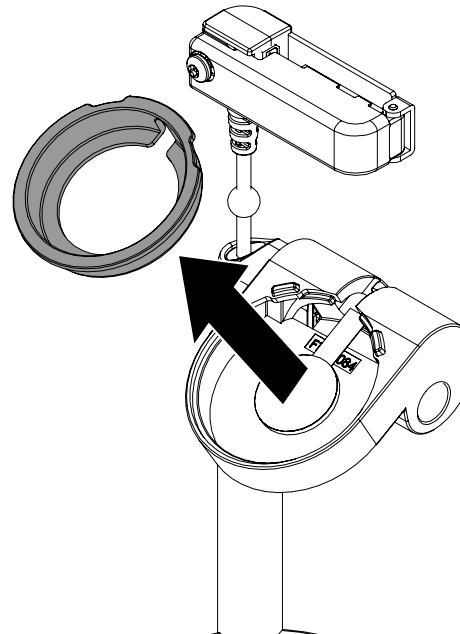

WS2/W2000

Apple OEM Trim Kit with Aligner
ZW1981-W

Note: Consult the instructions included with your stand for full installation information

- 1** Use a key fob tool to remove the plug from the side of the cradle.

- 2** Remove the plug and use the TT8 bit to remove the screw from the side of the cradle

- 3** Remove the original cradle from the stand.

- 4** Place the new cradle included in the kit onto the stand.

- 5** Secure the new cradle with the screw. Insert the plug into the hole in the side on the cradle.

- 6** Remove the cradle insert from the cradle.

- 7** Insert the OEM charger cable through the center of the cradle insert.

8a Place the charger into the cradle insert.

8b Ensure that the cable exits from the back of the cradle insert as shown.

9 Use an alcohol wipe to clean the bottom of the charger. Allow it to dry completely.

10 Pull the red tab from the adhesive in the charger cradle.

11 Place the OEM charger and cradle insert into the cradle. Press the charger against the adhesive for at least 10 seconds. Ensure that the charger sits at in the cradle