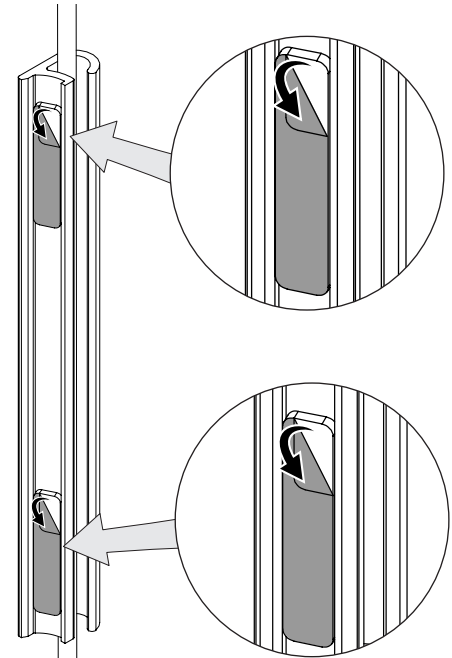

- 6** Remove the cradle insert from the cradle.

- 7** Insert the OEM charger cable through the center of the cradle insert.

8a Place the charger into the cradle insert.

8b Ensure that the cable exits from the back of the cradle insert as shown.

9 Use an alcohol wipe to clean the bottom of the charger. Allow it to dry completely.

10 Pull the red tab from the adhesive in the charger cradle.

11 Place the OEM charger and cradle insert into the cradle. Press the charger against the adhesive for at least 10 seconds. Ensure that the charger sits at in the cradle

12 Use the provided alcohol wipe to clean the stem. Allow it to dry completely.

13 Route the OEM charger cable into the cable guide.

14 Peel the clear film from the 2 adhesives from the cable guide.

- 15a** Align the bottom of the trim piece with the split line on the stand. Press the piece against the back of the stem for at least 10 seconds.