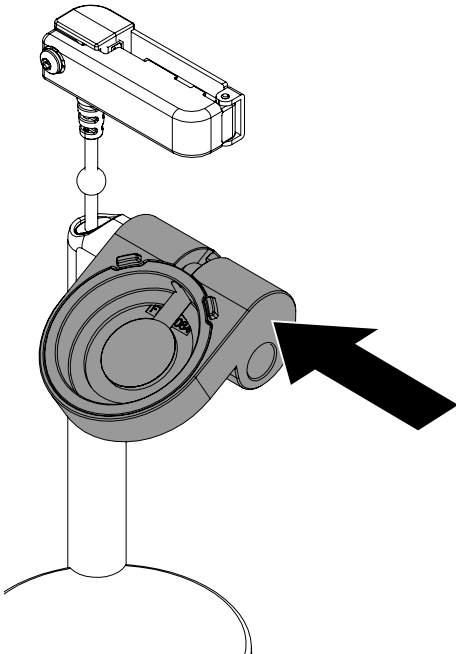

WS2/W2000

Apple OEM Trim Kit with Aligner
ZW1981-W

Note: Consult the instructions included with your stand for full installation information

- 1** Use a key fob tool to remove the plug from the side of the cradle.

- 2** Remove the plug and use the TT8 bit to remove the screw from the side of the cradle

- 3** Remove the original cradle from the stand.

- 4** Place the new cradle included in the kit onto the stand.

- 5** Secure the new cradle with the screw. Insert the plug into the hole in the side on the cradle.

- 6** Remove the cradle insert from the cradle.

- 7** Insert the OEM charger cable through the center of the cradle insert.

8a Place the charger into the cradle insert.

8b Ensure that the cable exits from the back of the cradle insert as shown.

12 Use the provided alcohol wipe to clean the stem. Allow it to dry completely.

13 Route the OEM charger cable into the cable guide.

14 Peel the clear film from the 2 adhesives from the cable guide.

- 15a** Align the bottom of the trim piece with the split line on the stand. Press the piece against the back of the stem for at least 10 seconds.