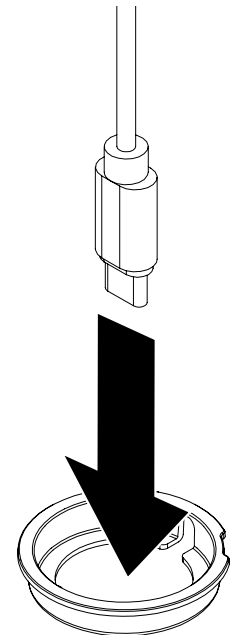

WS2/W2000

Apple OEM Trim Kit with Aligner
ZW1981-W

Note: Consult the instructions included with your stand for full installation information

- 1** Use a key fob tool to remove the plug from the side of the cradle.

- 2** Remove the plug and use the TT8 bit to remove the screw from the side of the cradle

- 3** Remove the original cradle from the stand.

- 4** Place the new cradle included in the kit onto the stand.

- 5** Secure the new cradle with the screw. Insert the plug into the hole in the side on the cradle.

- 6** Remove the cradle insert from the cradle.

- 7** Insert the OEM charger cable through the center of the cradle insert.

8a Place the charger into the cradle insert.

8b Ensure that the cable exits from the back of the cradle insert as shown.

9 Use an alcohol wipe to clean the bottom of the charger. Allow it to dry completely.

10 Pull the red tab from the adhesive in the charger cradle.

11 Place the OEM charger and cradle insert into the cradle. Press the charger against the adhesive for at least 10 seconds. Ensure that the charger sits at in the cradle