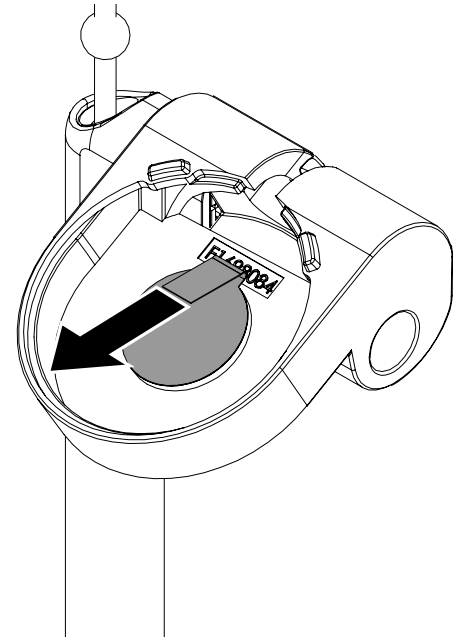

- 2** Remove the plug and use the TT8 bit to remove the screw from the side of the cradle

- 3** Remove the original cradle from the stand.

- 4** Place the new cradle included in the kit onto the stand.

- 5** Secure the new cradle with the screw. Insert the plug into the hole in the side on the cradle.

- 6** Remove the cradle insert from the cradle.

- 7** Insert the OEM charger cable through the center of the cradle insert.

8a Place the charger into the cradle insert.

8b Ensure that the cable exits from the back of the cradle insert as shown.

9 Use an alcohol wipe to clean the bottom of the charger. Allow it to dry completely.

10 Pull the red tab from the adhesive in the charger cradle.

11 Place the OEM charger and cradle insert into the cradle. Press the charger against the adhesive for at least 10 seconds. Ensure that the charger sits at in the cradle

12 Use the provided alcohol wipe to clean the stem. Allow it to dry completely.

13 Route the OEM charger cable into the cable guide.

14 Peel the clear film from the 2 adhesives from the cable guide.

- 15a** Align the bottom of the trim piece with the split line on the stand. Press the piece against the back of the stem for at least 10 seconds.