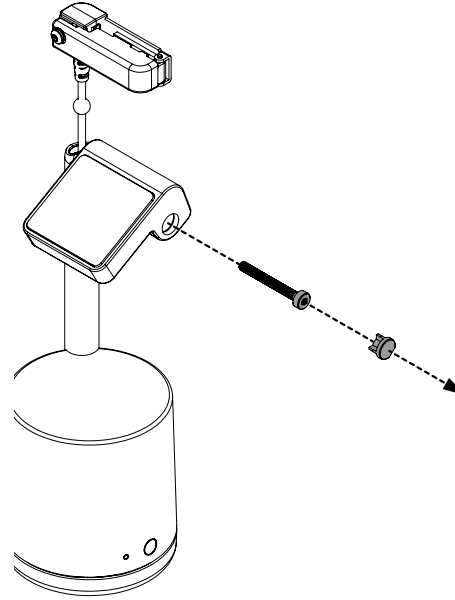

WS2/W2000

Apple OEM Trim Kit with Aligner
ZW1981-W

Note: Consult the instructions included with your stand for full installation information

- 1** Use a key fob tool to remove the plug from the side of the cradle.

- 2** Remove the plug and use the TT8 bit to remove the screw from the side of the cradle

- 3** Remove the original cradle from the stand.

- 4** Place the new cradle included in the kit onto the stand.

- 5** Secure the new cradle with the screw. Insert the plug into the hole in the side on the cradle.

9 Use an alcohol wipe to clean the bottom of the charger. Allow it to dry completely.

10 Pull the red tab from the adhesive in the charger cradle.

11 Place the OEM charger and cradle insert into the cradle. Press the charger against the adhesive for at least 10 seconds. Ensure that the charger sits at in the cradle

12 Use the provided alcohol wipe to clean the stem. Allow it to dry completely.

13 Route the OEM charger cable into the cable guide.

14 Peel the clear film from the 2 adhesives from the cable guide.

- 15a** Align the bottom of the trim piece with the split line on the stand. Press the piece against the back of the stem for at least 10 seconds.