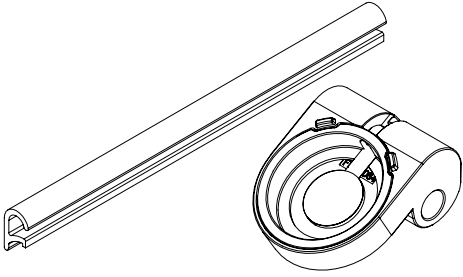

WS2/W2000

Apple OEM Trim Kit with Aligner
ZW1981-W

Note: Consult the instructions included with your stand for full installation information

- 1** Use a key fob tool to remove the plug from the side of the cradle.

- 2** Remove the plug and use the TT8 bit to remove the screw from the side of the cradle

- 3** Remove the original cradle from the stand.

- 4** Place the new cradle included in the kit onto the stand.

- 5** Secure the new cradle with the screw. Insert the plug into the hole in the side on the cradle.

- 6** Remove the cradle insert from the cradle.

- 7** Insert the OEM charger cable through the center of the cradle insert.

8a Place the charger into the cradle insert.

8b Ensure that the cable exits from the back of the cradle insert as shown.

9 Use an alcohol wipe to clean the bottom of the charger. Allow it to dry completely.

10 Pull the red tab from the adhesive in the charger cradle.

11 Place the OEM charger and cradle insert into the cradle. Press the charger against the adhesive for at least 10 seconds. Ensure that the charger sits at in the cradle