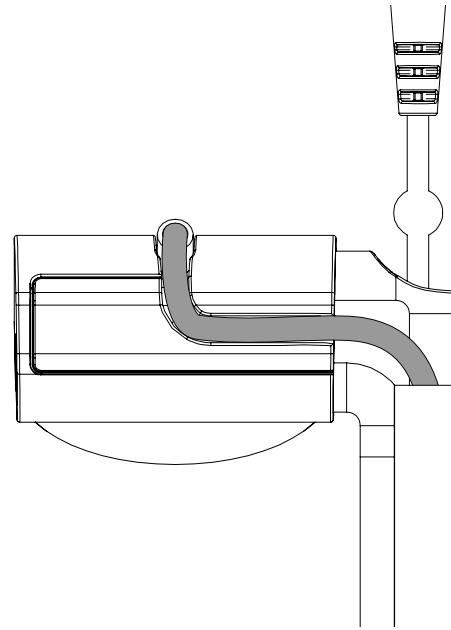

12 Use the provided alcohol wipe to clean the stem. Allow it to dry completely.

13 Route the OEM charger cable into the cable guide.

14 Peel the clear film from the 2 adhesives from the cable guide.

- 15a** Align the bottom of the trim piece with the split line on the stand. Press the piece against the back of the stem for at least 10 seconds.

- 15b** Ensure that the trim piece is installed in line with the back of the stem as shown.

- 16** Route the cable along the track in the back of the cradle. Adjust the cable in the cable guide as necessary.