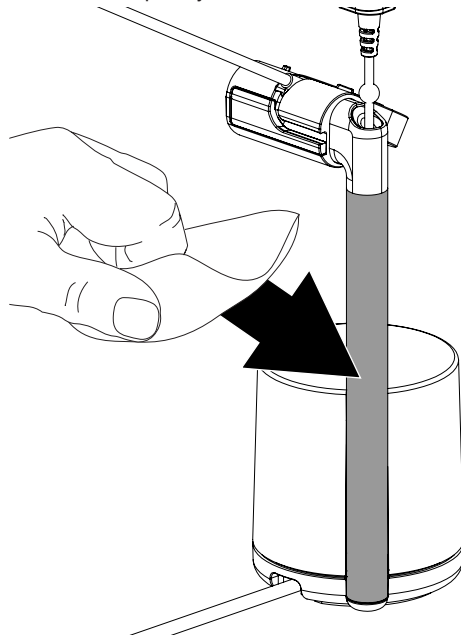

- 2** Remove the plug and use the TT8 bit to remove the screw from the side of the cradle

- 3** Remove the original cradle from the stand.

- 4** Place the new cradle included in the kit onto the stand.

- 5** Secure the new cradle with the screw. Insert the plug into the hole in the side on the cradle.

9 Use an alcohol wipe to clean the bottom of the charger. Allow it to dry completely.

10 Pull the red tab from the adhesive in the charger cradle.

11 Place the OEM charger and cradle insert into the cradle. Press the charger against the adhesive for at least 10 seconds. Ensure that the charger sits at in the cradle

12 Use the provided alcohol wipe to clean the stem. Allow it to dry completely.

13 Route the OEM charger cable into the cable guide.

14 Peel the clear film from the 2 adhesives from the cable guide.

- 15a** Align the bottom of the trim piece with the split line on the stand. Press the piece against the back of the stem for at least 10 seconds.