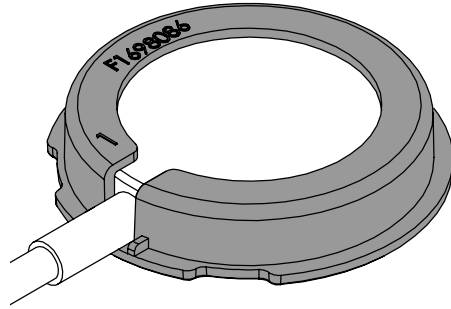

- 2** Remove the plug and use the TT8 bit to remove the screw from the side of the cradle

- 3** Remove the original cradle from the stand.

- 4** Place the new cradle included in the kit onto the stand.

- 5** Secure the new cradle with the screw. Insert the plug into the hole in the side on the cradle.

- 6** Remove the cradle insert from the cradle.

- 7** Insert the OEM charger cable through the center of the cradle insert.

8a Place the charger into the cradle insert.

8b Ensure that the cable exits from the back of the cradle insert as shown.

9 Use an alcohol wipe to clean the bottom of the charger. Allow it to dry completely.

10 Pull the red tab from the adhesive in the charger cradle.

11 Place the OEM charger and cradle insert into the cradle. Press the charger against the adhesive for at least 10 seconds. Ensure that the charger sits at in the cradle

12 Use the provided alcohol wipe to clean the stem. Allow it to dry completely.

13 Route the OEM charger cable into the cable guide.

14 Peel the clear film from the 2 adhesives from the cable guide.

- 15a** Align the bottom of the trim piece with the split line on the stand. Press the piece against the back of the stem for at least 10 seconds.