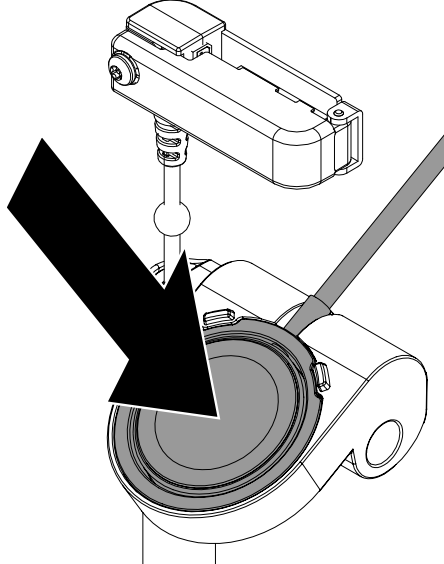

- 2** Remove the plug and use the TT8 bit to remove the screw from the side of the cradle

- 3** Remove the original cradle from the stand.

- 4** Place the new cradle included in the kit onto the stand.

- 5** Secure the new cradle with the screw. Insert the plug into the hole in the side on the cradle.

- 6** Remove the cradle insert from the cradle.

- 7** Insert the OEM charger cable through the center of the cradle insert.

8a Place the charger into the cradle insert.

8b Ensure that the cable exits from the back of the cradle insert as shown.

9 Use an alcohol wipe to clean the bottom of the charger. Allow it to dry completely.

10 Pull the red tab from the adhesive in the charger cradle.

11 Place the OEM charger and cradle insert into the cradle. Press the charger against the adhesive for at least 10 seconds. Ensure that the charger sits at in the cradle

12 Use the provided alcohol wipe to clean the stem. Allow it to dry completely.

13 Route the OEM charger cable into the cable guide.

14 Peel the clear film from the 2 adhesives from the cable guide.

- 15a** Align the bottom of the trim piece with the split line on the stand. Press the piece against the back of the stem for at least 10 seconds.