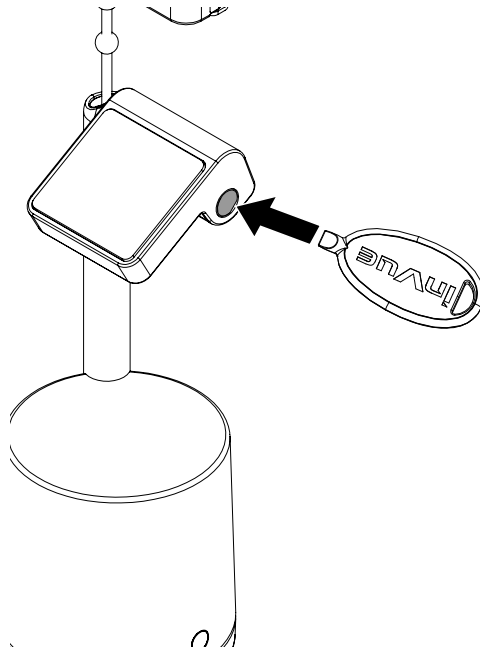

WS2/W2000

Apple OEM Trim Kit with Aligner
ZW1981-W

Note: Consult the instructions included with your stand for full installation information

- 1** Use a key fob tool to remove the plug from the side of the cradle.

- 2** Remove the plug and use the TT8 bit to remove the screw from the side of the cradle

- 3** Remove the original cradle from the stand.

- 4** Place the new cradle included in the kit onto the stand.

- 5** Secure the new cradle with the screw. Insert the plug into the hole in the side on the cradle.

9 Use an alcohol wipe to clean the bottom of the charger. Allow it to dry completely.

10 Pull the red tab from the adhesive in the charger cradle.

11 Place the OEM charger and cradle insert into the cradle. Press the charger against the adhesive for at least 10 seconds. Ensure that the charger sits at in the cradle

12 Use the provided alcohol wipe to clean the stem. Allow it to dry completely.

13 Route the OEM charger cable into the cable guide.

14 Peel the clear film from the 2 adhesives from the cable guide.

- 15a** Align the bottom of the trim piece with the split line on the stand. Press the piece against the back of the stem for at least 10 seconds.