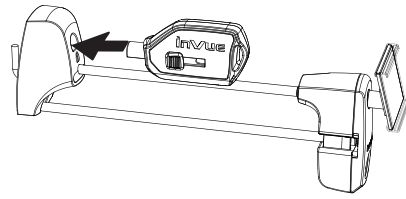

## IR Locking Hook Double Wire

1

2

3

4

5

6

SD0239 Rev2 12/17/14