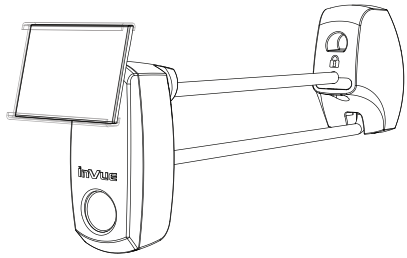

## IR Locking Hook Double Wire

1

2

3

4

5

6

SD0239 Rev2 12/17/14