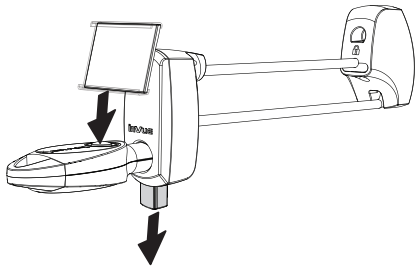

## IR Locking Hook Double Wire

1

2

3

4

5

6

SD0239 Rev2 12/17/14