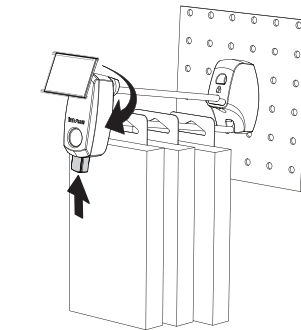

## IR Locking Hook Double Wire

1

2

3

4

5

6

SD0239 Rev2 12/17/14