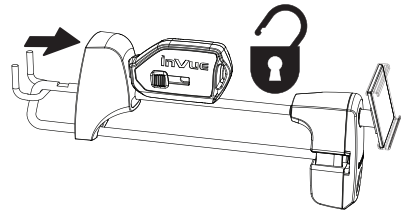

## IR Locking Hook Double Wire

1

2

3

4

5

6

SD0239 Rev2 12/17/14