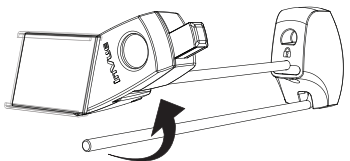

## IR Locking Hook Double Wire

1

2

3

4

5

6

SD0239 Rev2 12/17/14