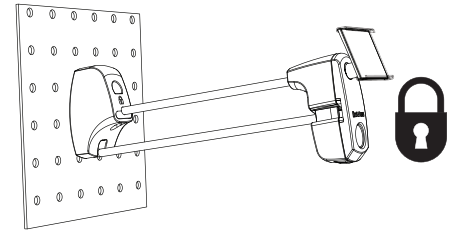

## IR Locking Hook Double Wire

1

2

3

4

5

6

SD0239 Rev2 12/17/14