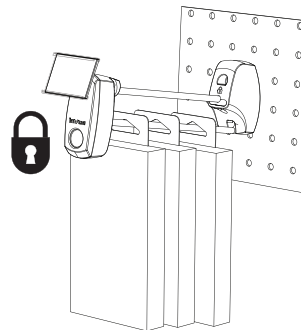

## IR Locking Hook Double Wire

1

2

3

4

5

6

SD0239 Rev2 12/17/14