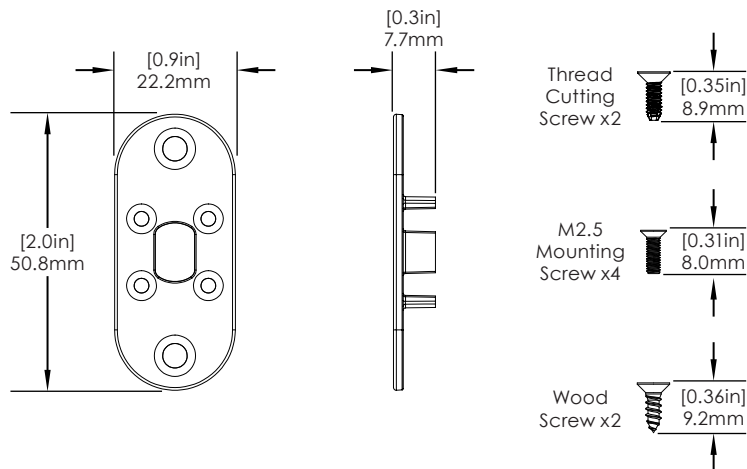

SPECIFICATIONS

LIVE Cam Lock Body (LL301-B/W):

LIVE Locks/ Technical Specifications

SPECIFICATIONS

LIVE Cam Lock Body - Long Pin (LL302-B/W):

SPECIFICATIONS

LIVE U-Lock Body (LL401-B/W):

LIVE Locks/ Technical Specifications

SPECIFICATIONS

Slider Lock - Short Strike Plate (LL110):

SPECIFICATIONS

Slider Lock - Long Strike Plate (LL111):

LIVE Locks/ Technical Specifications

SPECIFICATIONS

Plunger Lock - 22-35mm Diameter Hole Kit (LL220)

SPECIFICATIONS

Plunger Lock - Oval Recess Kit (LL221)

LIVE Locks/ Technical Specifications

SPECIFICATIONS

Cam Lock 19mm Diameter, 16mm Flat Width Kit (LL320):

SPECIFICATIONS

Cam Lock 22mm Diameter, 18.5mm Flat Width Kit (LL321):

LIVE Locks/ Technical Specifications

SPECIFICATIONS

Cam Lock InVue Cam Arm Adapters - Pack of 10 (LL340):

SPECIFICATIONS

Slider Lock Replacement Adhesive - Pack of 10 (LL140):

LIVE Locks/ Technical Specifications