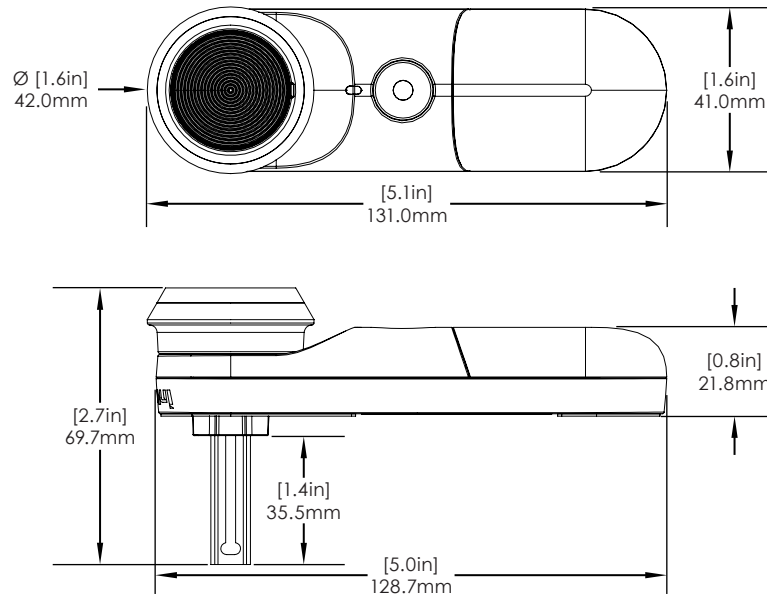

LIVE Locks/ Technical Specifications

SPECIFICATIONS

LIVE Slider Lock Body (LL101-B/W):

SPECIFICATIONS

LIVE Plunger Lock Body (LL201-B/W):

LIVE Locks/ Technical Specifications

SPECIFICATIONS

LIVE Plunger Lock Body - Long Pin (LL202-B/W):

SPECIFICATIONS

LIVE Cam Lock Body (LL301-B/W):

LIVE Locks/ Technical Specifications

SPECIFICATIONS

LIVE Cam Lock Body - Long Pin (LL302-B/W):

SPECIFICATIONS

LIVE U-Lock Body (LL401-B/W):

LIVE Locks/ Technical Specifications

SPECIFICATIONS

Slider Lock - Short Strike Plate (LL110):

SPECIFICATIONS

Slider Lock - Long Strike Plate (LL111):

LIVE Locks/ Technical Specifications

SPECIFICATIONS

Plunger Lock - 22-35mm Diameter Hole Kit (LL220)

SPECIFICATIONS

Plunger Lock - Oval Recess Kit (LL221)

LIVE Locks/ Technical Specifications

SPECIFICATIONS

Cam Lock 19mm Diameter, 16mm Flat Width Kit (LL320):

SPECIFICATIONS

Cam Lock 22mm Diameter, 18.5mm Flat Width Kit (LL321):