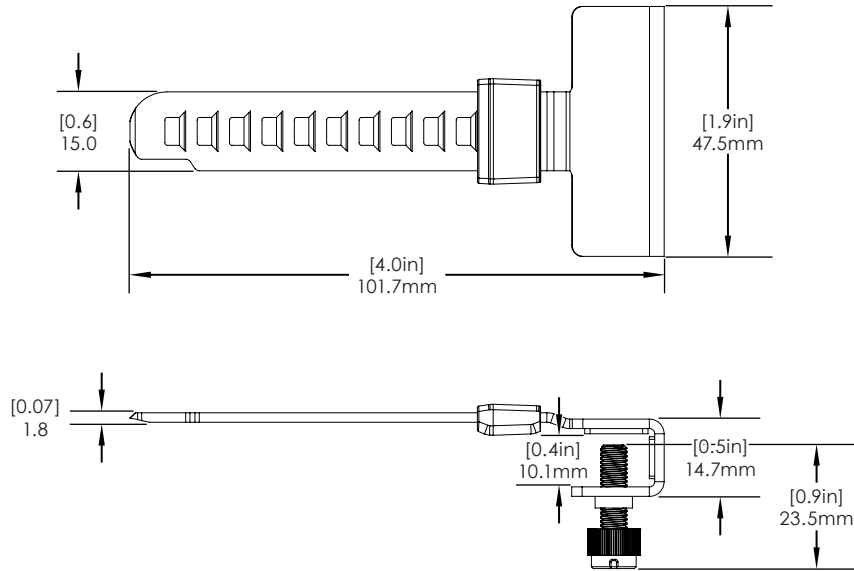

LIVE Locks/ Technical Specifications

SPECIFICATIONS

LIVE Slider Lock Body (LL101-B/W):

SPECIFICATIONS

LIVE Plunger Lock Body (LL201-B/W):

LIVE Locks/ Technical Specifications

SPECIFICATIONS

LIVE Plunger Lock Body - Long Pin (LL202-B/W):

SPECIFICATIONS

LIVE Cam Lock Body (LL301-B/W):

LIVE Locks/ Technical Specifications

SPECIFICATIONS

LIVE Cam Lock Body - Long Pin (LL302-B/W):

SPECIFICATIONS

LIVE U-Lock Body (LL401-B/W):

LIVE Locks/ Technical Specifications

SPECIFICATIONS

Slider Lock - Short Strike Plate (LL110):

SPECIFICATIONS

Slider Lock - Long Strike Plate (LL111):

LIVE Locks/ Technical Specifications

SPECIFICATIONS

Plunger Lock - 22-35mm Diameter Hole Kit (LL220)

SPECIFICATIONS

Plunger Lock - Oval Recess Kit (LL221)

LIVE Locks/ Technical Specifications

SPECIFICATIONS

Cam Lock 19mm Diameter, 16mm Flat Width Kit (LL320):

SPECIFICATIONS

Cam Lock 22mm Diameter, 18.5mm Flat Width Kit (LL321):