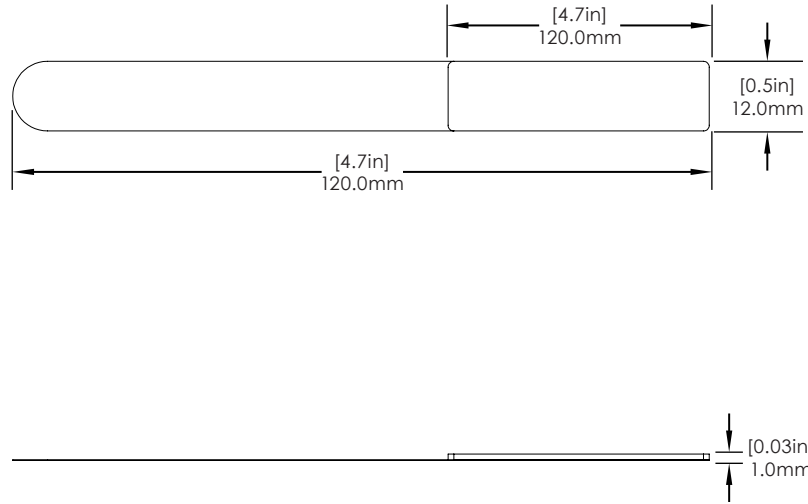

LIVE Locks/ Technical Specifications

SPECIFICATIONS

Slider Lock Strike Plate Replacement Adhesive - Pack of 10 (LL141):