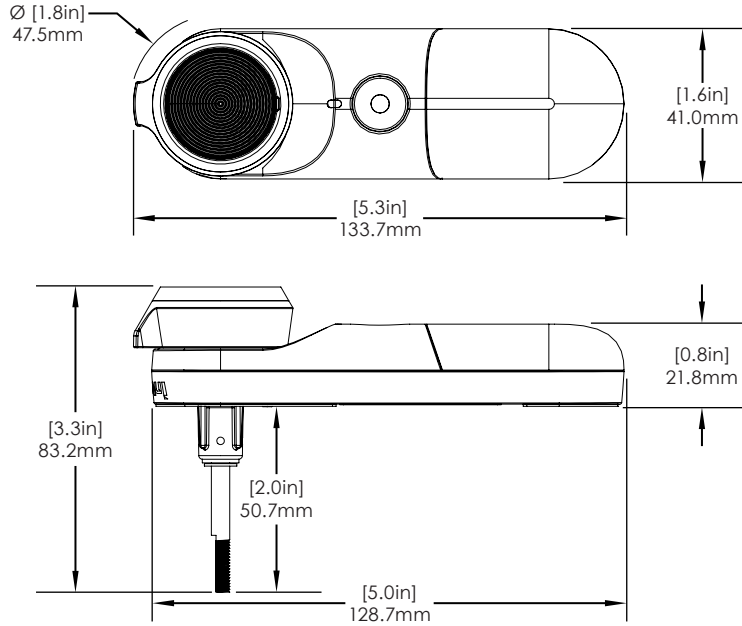

LIVE Locks/ Technical Specifications

SPECIFICATIONS

LIVE Slider Lock Body (LL101-B/W):

SPECIFICATIONS

LIVE Plunger Lock Body (LL201-B/W):

LIVE Locks/ Technical Specifications

SPECIFICATIONS

LIVE Plunger Lock Body - Long Pin (LL202-B/W):

SPECIFICATIONS

LIVE Cam Lock Body (LL301-B/W):

LIVE Locks/ Technical Specifications

SPECIFICATIONS

LIVE Cam Lock Body - Long Pin (LL302-B/W):

SPECIFICATIONS

LIVE U-Lock Body (LL401-B/W):

LIVE Locks/ Technical Specifications

SPECIFICATIONS

Slider Lock - Short Strike Plate (LL110):

SPECIFICATIONS

Slider Lock - Long Strike Plate (LL111):

LIVE Locks/ Technical Specifications

SPECIFICATIONS

Plunger Lock - 22-35mm Diameter Hole Kit (LL220)

SPECIFICATIONS

Plunger Lock - Oval Recess Kit (LL221)

LIVE Locks/ Technical Specifications

SPECIFICATIONS

Cam Lock 19mm Diameter, 16mm Flat Width Kit (LL320):

SPECIFICATIONS

Cam Lock 22mm Diameter, 18.5mm Flat Width Kit (LL321):