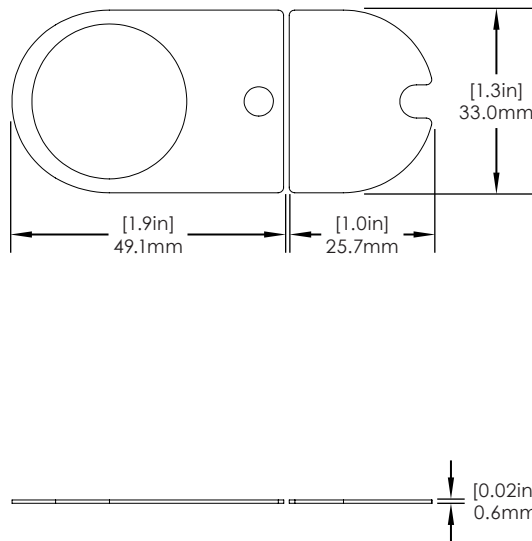

SPECIFICATIONS

Plunger & Cam Lock Replacement Adhesive - Pack of 10 (LL901):