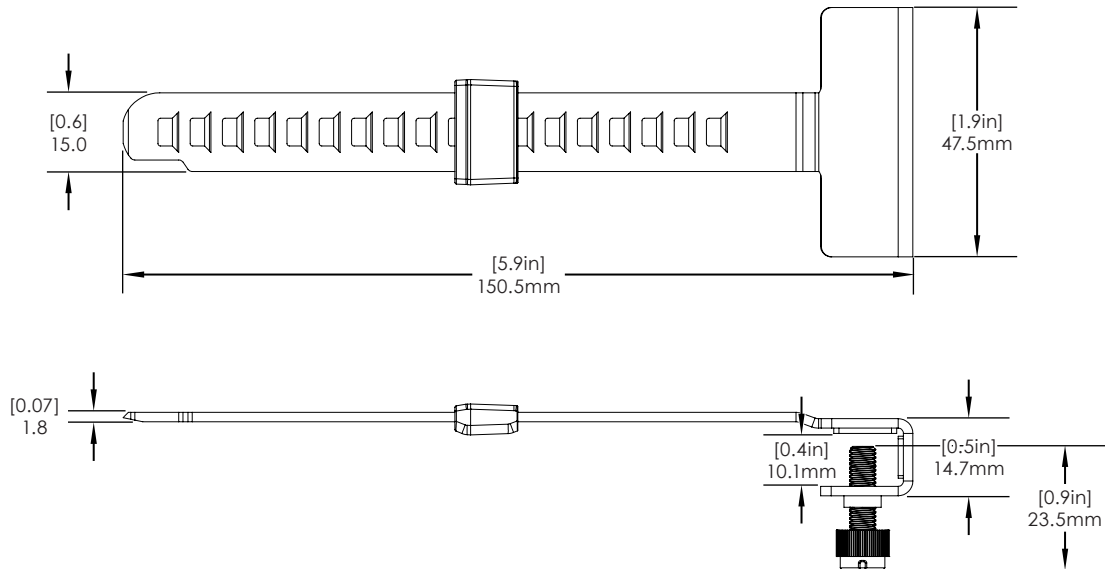

LIVE Locks/ Technical Specifications

SPECIFICATIONS

LIVE Slider Lock Body (LL101-B/W):

SPECIFICATIONS

LIVE Plunger Lock Body (LL201-B/W):

LIVE Locks/ Technical Specifications

SPECIFICATIONS

LIVE Plunger Lock Body - Long Pin (LL202-B/W):

SPECIFICATIONS

LIVE Cam Lock Body (LL301-B/W):

LIVE Locks/ Technical Specifications

SPECIFICATIONS

LIVE Cam Lock Body - Long Pin (LL302-B/W):

SPECIFICATIONS

LIVE U-Lock Body (LL401-B/W):

LIVE Locks/ Technical Specifications

SPECIFICATIONS

Slider Lock - Short Strike Plate (LL110):

SPECIFICATIONS

Slider Lock - Long Strike Plate (LL111):

LIVE Locks/ Technical Specifications

SPECIFICATIONS

Plunger Lock - 22-35mm Diameter Hole Kit (LL220)

SPECIFICATIONS

Plunger Lock - Oval Recess Kit (LL221)

LIVE Locks/ Technical Specifications

SPECIFICATIONS

Cam Lock 19mm Diameter, 16mm Flat Width Kit (LL320):

SPECIFICATIONS

Cam Lock 22mm Diameter, 18.5mm Flat Width Kit (LL321):