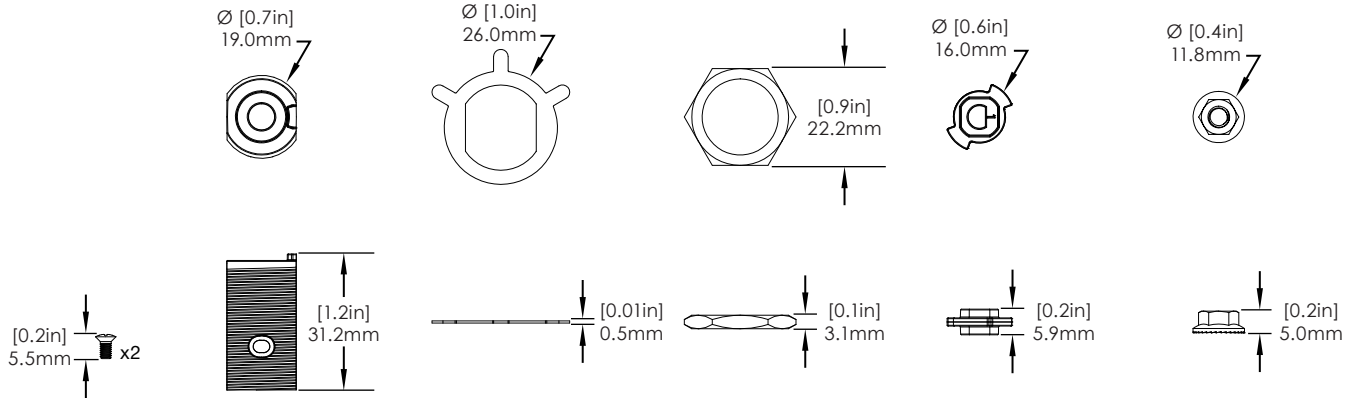

SPECIFICATIONS

Slider Lock - Short Strike Plate (LL110):

SPECIFICATIONS

Slider Lock - Long Strike Plate (LL111):

LIVE Locks/ Technical Specifications

SPECIFICATIONS

Plunger Lock - 22-35mm Diameter Hole Kit (LL220)

SPECIFICATIONS

Plunger Lock - Oval Recess Kit (LL221)

LIVE Locks/ Technical Specifications

SPECIFICATIONS

Cam Lock 19mm Diameter, 16mm Flat Width Kit (LL320):

SPECIFICATIONS

Cam Lock 22mm Diameter, 18.5mm Flat Width Kit (LL321):

LIVE Locks/ Technical Specifications

SPECIFICATIONS

Cam Lock InVue Cam Arm Adapters - Pack of 10 (LL340):

SPECIFICATIONS

Slider Lock Replacement Adhesive - Pack of 10 (LL140):

LIVE Locks/ Technical Specifications