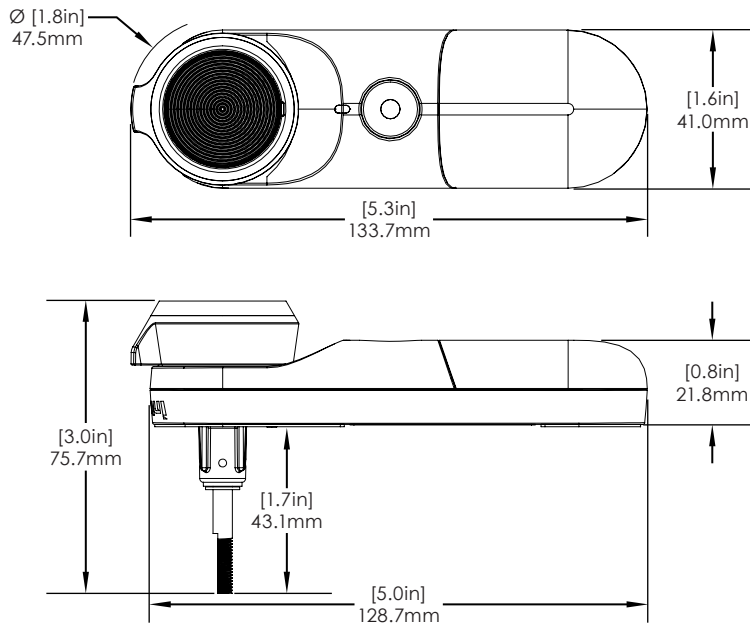

LIVE Locks/ Technical Specifications

SPECIFICATIONS

LIVE Slider Lock Body (LL101-B/W):

SPECIFICATIONS

LIVE Plunger Lock Body (LL201-B/W):

LIVE Locks/ Technical Specifications

SPECIFICATIONS

LIVE Plunger Lock Body - Long Pin (LL202-B/W):

SPECIFICATIONS

LIVE Cam Lock Body (LL301-B/W):

LIVE Locks/ Technical Specifications

SPECIFICATIONS

LIVE Cam Lock Body - Long Pin (LL302-B/W):

SPECIFICATIONS

LIVE U-Lock Body (LL401-B/W):

LIVE Locks/ Technical Specifications

SPECIFICATIONS

Slider Lock - Short Strike Plate (LL110):

SPECIFICATIONS

Slider Lock - Long Strike Plate (LL111):

LIVE Locks/ Technical Specifications

SPECIFICATIONS

Plunger Lock - 22-35mm Diameter Hole Kit (LL220)

SPECIFICATIONS

Plunger Lock - Oval Recess Kit (LL221)

LIVE Locks/ Technical Specifications

SPECIFICATIONS

Cam Lock 19mm Diameter, 16mm Flat Width Kit (LL320):

SPECIFICATIONS

Cam Lock 22mm Diameter, 18.5mm Flat Width Kit (LL321):