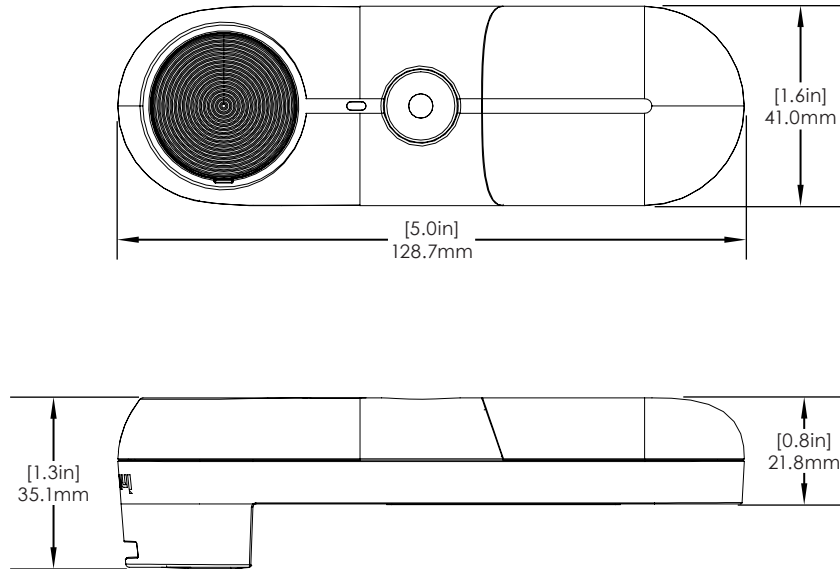

LIVE Locks/ Technical Specifications

SPECIFICATIONS

LIVE Slider Lock Body (LL101-B/W):

SPECIFICATIONS

LIVE Plunger Lock Body (LL201-B/W):

LIVE Locks/ Technical Specifications

SPECIFICATIONS

LIVE Plunger Lock Body - Long Pin (LL202-B/W):

SPECIFICATIONS

LIVE Cam Lock Body (LL301-B/W):

LIVE Locks/ Technical Specifications

SPECIFICATIONS

LIVE Cam Lock Body - Long Pin (LL302-B/W):

SPECIFICATIONS

LIVE U-Lock Body (LL401-B/W):

LIVE Locks/ Technical Specifications

SPECIFICATIONS

Slider Lock - Short Strike Plate (LL110):

SPECIFICATIONS

Slider Lock - Long Strike Plate (LL111):

LIVE Locks/ Technical Specifications

SPECIFICATIONS

Plunger Lock - 22-35mm Diameter Hole Kit (LL220)

SPECIFICATIONS

Plunger Lock - Oval Recess Kit (LL221)

LIVE Locks/ Technical Specifications

SPECIFICATIONS

Cam Lock 19mm Diameter, 16mm Flat Width Kit (LL320):

SPECIFICATIONS

Cam Lock 22mm Diameter, 18.5mm Flat Width Kit (LL321):