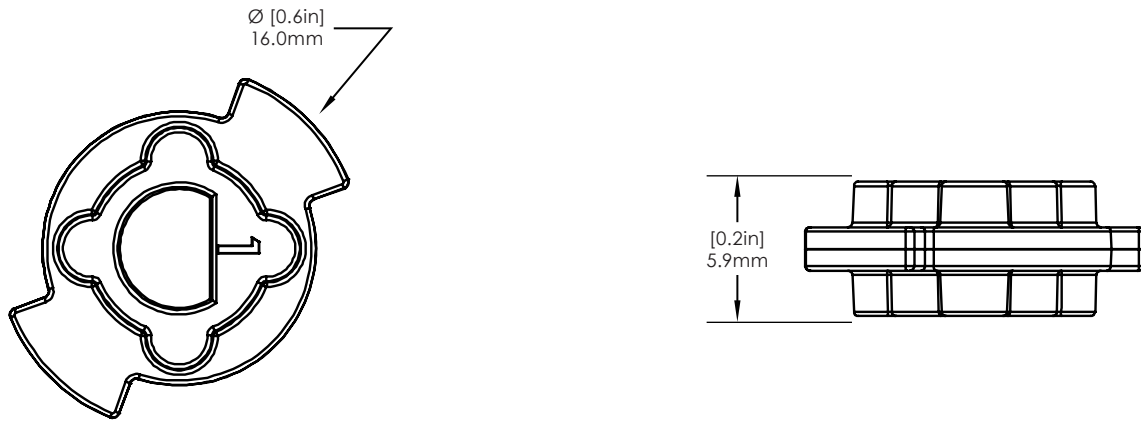

SPECIFICATIONS

Slider Lock - Short Strike Plate (LL110):

SPECIFICATIONS

Slider Lock - Long Strike Plate (LL111):

LIVE Locks/ Technical Specifications

SPECIFICATIONS

Plunger Lock - 22-35mm Diameter Hole Kit (LL220)

SPECIFICATIONS

Plunger Lock - Oval Recess Kit (LL221)

LIVE Locks/ Technical Specifications

SPECIFICATIONS

Cam Lock 19mm Diameter, 16mm Flat Width Kit (LL320):

SPECIFICATIONS

Cam Lock 22mm Diameter, 18.5mm Flat Width Kit (LL321):

LIVE Locks/ Technical Specifications

SPECIFICATIONS

Cam Lock InVue Cam Arm Adapters - Pack of 10 (LL340):

SPECIFICATIONS

Slider Lock Replacement Adhesive - Pack of 10 (LL140):

LIVE Locks/ Technical Specifications