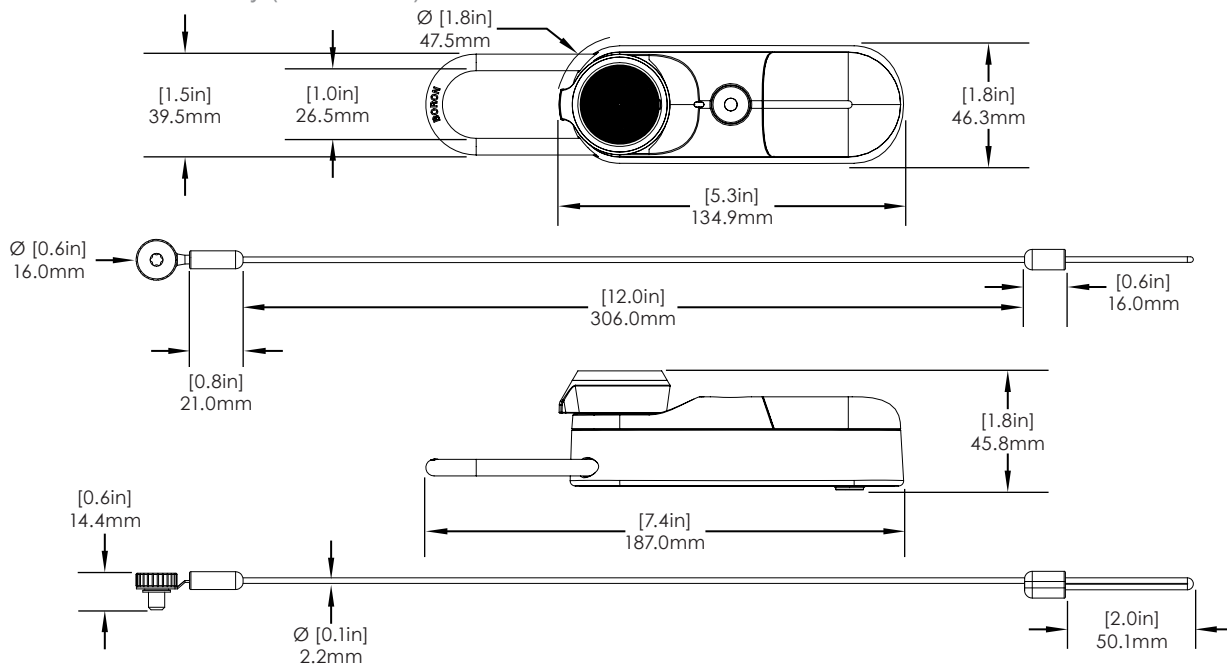

LIVE Locks/ Technical Specifications

SPECIFICATIONS

LIVE Slider Lock Body (LL101-B/W):

SPECIFICATIONS

LIVE Plunger Lock Body (LL201-B/W):

LIVE Locks/ Technical Specifications

SPECIFICATIONS

LIVE Plunger Lock Body - Long Pin (LL202-B/W):

SPECIFICATIONS

LIVE Cam Lock Body (LL301-B/W):

LIVE Locks/ Technical Specifications

SPECIFICATIONS

LIVE Cam Lock Body - Long Pin (LL302-B/W):

SPECIFICATIONS

LIVE U-Lock Body (LL401-B/W):

LIVE Locks/ Technical Specifications

SPECIFICATIONS

Slider Lock - Short Strike Plate (LL110):

SPECIFICATIONS

Slider Lock - Long Strike Plate (LL111):

LIVE Locks/ Technical Specifications

SPECIFICATIONS

Plunger Lock - 22-35mm Diameter Hole Kit (LL220)

SPECIFICATIONS

Plunger Lock - Oval Recess Kit (LL221)

LIVE Locks/ Technical Specifications

SPECIFICATIONS

Cam Lock 19mm Diameter, 16mm Flat Width Kit (LL320):

SPECIFICATIONS

Cam Lock 22mm Diameter, 18.5mm Flat Width Kit (LL321):