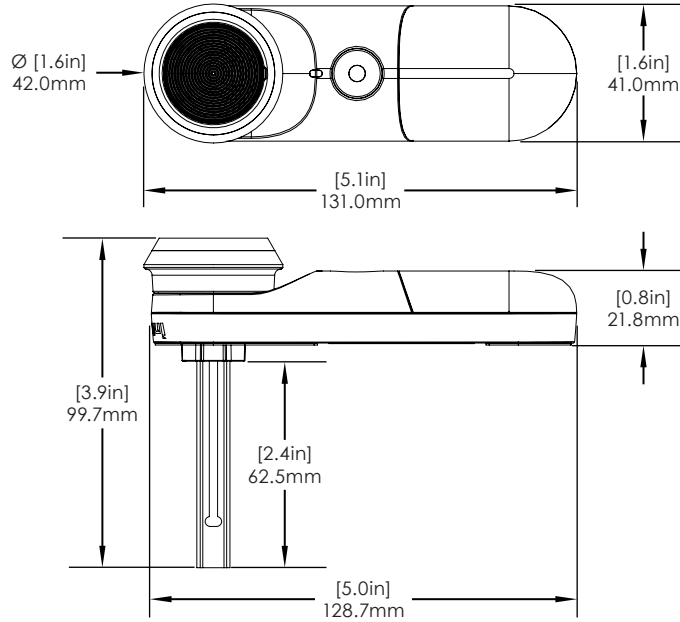

LIVE Locks/ Technical Specifications

SPECIFICATIONS

LIVE Slider Lock Body (LL101-B/W):

SPECIFICATIONS

LIVE Plunger Lock Body (LL201-B/W):

LIVE Locks/ Technical Specifications

SPECIFICATIONS

LIVE Plunger Lock Body - Long Pin (LL202-B/W):

SPECIFICATIONS

LIVE Cam Lock Body (LL301-B/W):

LIVE Locks/ Technical Specifications

SPECIFICATIONS

LIVE Cam Lock Body - Long Pin (LL302-B/W):

SPECIFICATIONS

LIVE U-Lock Body (LL401-B/W):

LIVE Locks/ Technical Specifications

SPECIFICATIONS

Slider Lock - Short Strike Plate (LL110):

SPECIFICATIONS

Slider Lock - Long Strike Plate (LL111):

LIVE Locks/ Technical Specifications

SPECIFICATIONS

Plunger Lock - 22-35mm Diameter Hole Kit (LL220)

SPECIFICATIONS

Plunger Lock - Oval Recess Kit (LL221)

LIVE Locks/ Technical Specifications

SPECIFICATIONS

Cam Lock 19mm Diameter, 16mm Flat Width Kit (LL320):

SPECIFICATIONS

Cam Lock 22mm Diameter, 18.5mm Flat Width Kit (LL321):