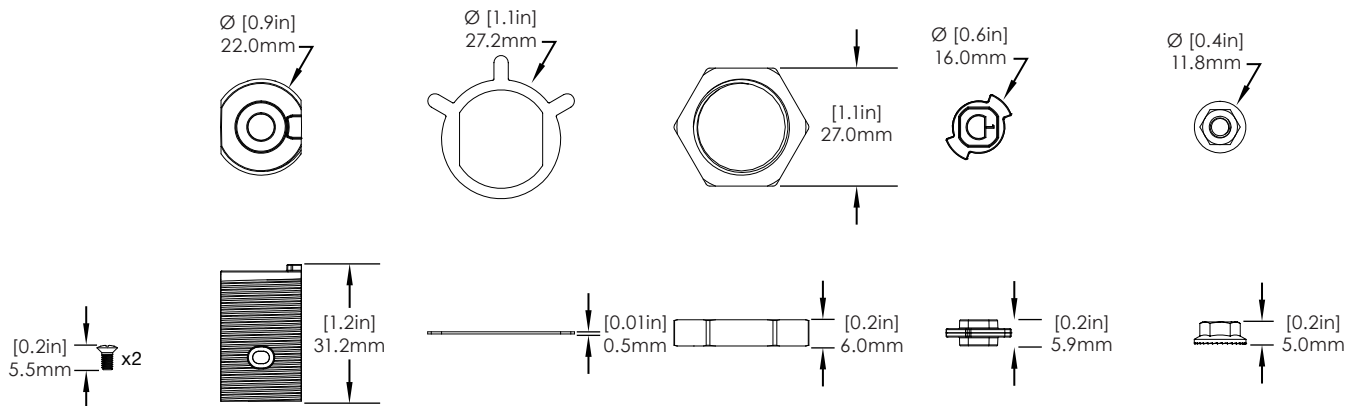

SPECIFICATIONS

Slider Lock - Short Strike Plate (LL110):

SPECIFICATIONS

Slider Lock - Long Strike Plate (LL111):

LIVE Locks/ Technical Specifications

SPECIFICATIONS

Plunger Lock - 22-35mm Diameter Hole Kit (LL220)

SPECIFICATIONS

Plunger Lock - Oval Recess Kit (LL221)

LIVE Locks/ Technical Specifications

SPECIFICATIONS

Cam Lock 19mm Diameter, 16mm Flat Width Kit (LL320):

SPECIFICATIONS

Cam Lock 22mm Diameter, 18.5mm Flat Width Kit (LL321):

LIVE Locks/ Technical Specifications

SPECIFICATIONS

Cam Lock InVue Cam Arm Adapters - Pack of 10 (LL340):

SPECIFICATIONS

Slider Lock Replacement Adhesive - Pack of 10 (LL140):

LIVE Locks/ Technical Specifications