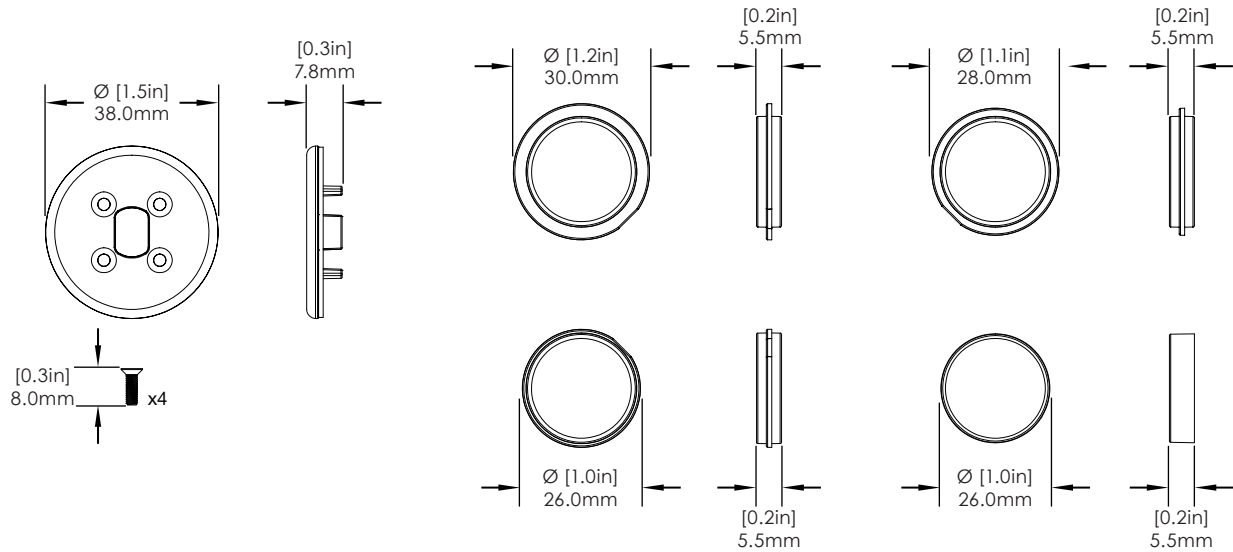

SPECIFICATIONS

LIVE Cam Lock Body (LL301-B/W):

LIVE Locks/ Technical Specifications

SPECIFICATIONS

LIVE Cam Lock Body - Long Pin (LL302-B/W):

SPECIFICATIONS

LIVE U-Lock Body (LL401-B/W):

LIVE Locks/ Technical Specifications

SPECIFICATIONS

Slider Lock - Short Strike Plate (LL110):

SPECIFICATIONS

Slider Lock - Long Strike Plate (LL111):

LIVE Locks/ Technical Specifications

SPECIFICATIONS

Plunger Lock - 22-35mm Diameter Hole Kit (LL220)

SPECIFICATIONS

Plunger Lock - Oval Recess Kit (LL221)

LIVE Locks/ Technical Specifications

SPECIFICATIONS

Cam Lock 19mm Diameter, 16mm Flat Width Kit (LL320):

SPECIFICATIONS

Cam Lock 22mm Diameter, 18.5mm Flat Width Kit (LL321):

LIVE Locks/ Technical Specifications

SPECIFICATIONS

Cam Lock InVue Cam Arm Adapters - Pack of 10 (LL340):

SPECIFICATIONS

Slider Lock Replacement Adhesive - Pack of 10 (LL140):

LIVE Locks/ Technical Specifications