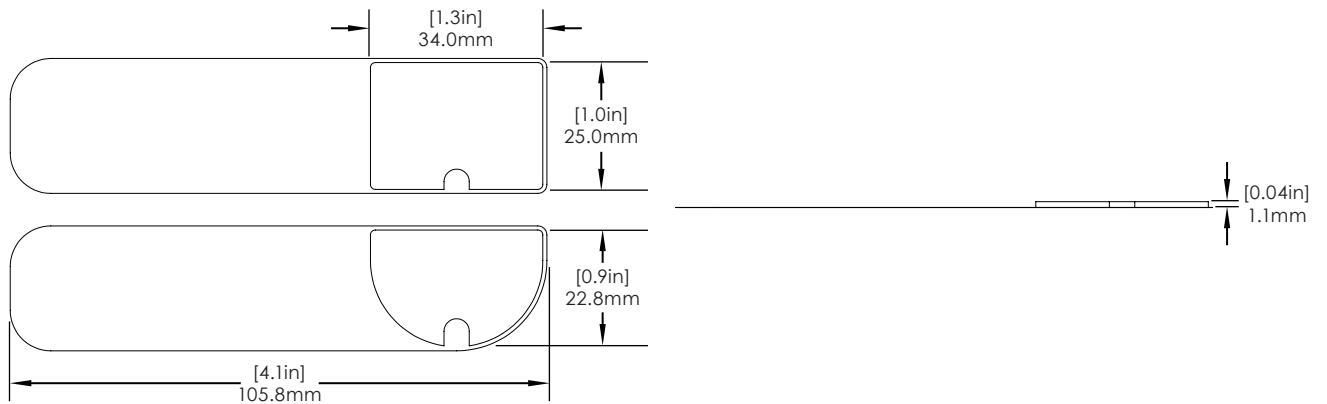

SPECIFICATIONS

Plunger Lock - Oval Recess Kit (LL221)

LIVE Locks/ Technical Specifications

SPECIFICATIONS

Cam Lock 19mm Diameter, 16mm Flat Width Kit (LL320):

SPECIFICATIONS

Cam Lock 22mm Diameter, 18.5mm Flat Width Kit (LL321):

LIVE Locks/ Technical Specifications

SPECIFICATIONS

Cam Lock InVue Cam Arm Adapters - Pack of 10 (LL340):

SPECIFICATIONS

Slider Lock Replacement Adhesive - Pack of 10 (LL140):

LIVE Locks/ Technical Specifications