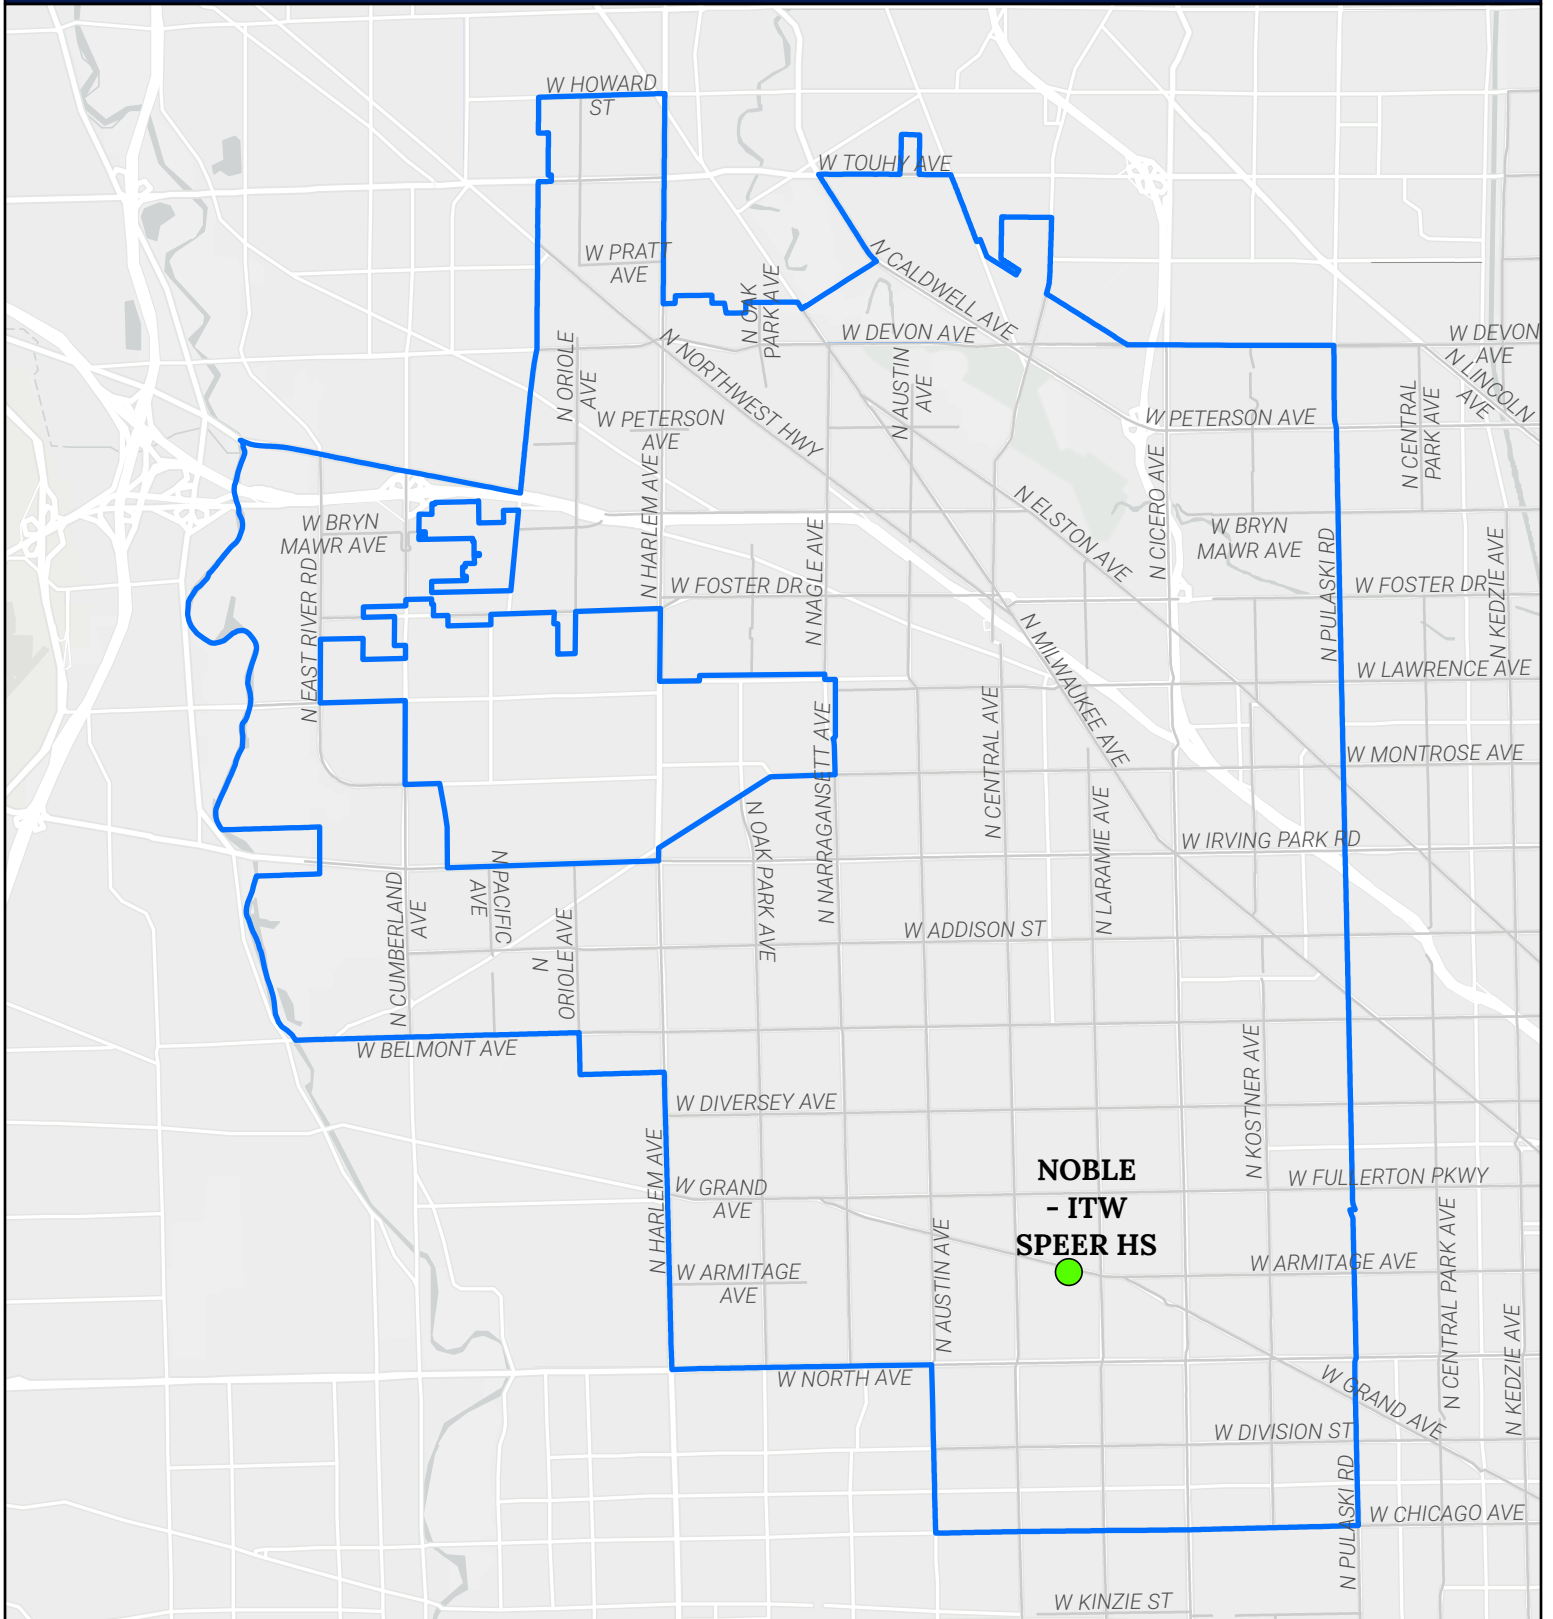

PREFERENCE BOUNDARY: NOBLE - ITW SPEER HS

-  School Location
-  Preference Boundaries
-  Major Streets

Source: PDM, CPS July 2023

0 0.5 1 2 Miles