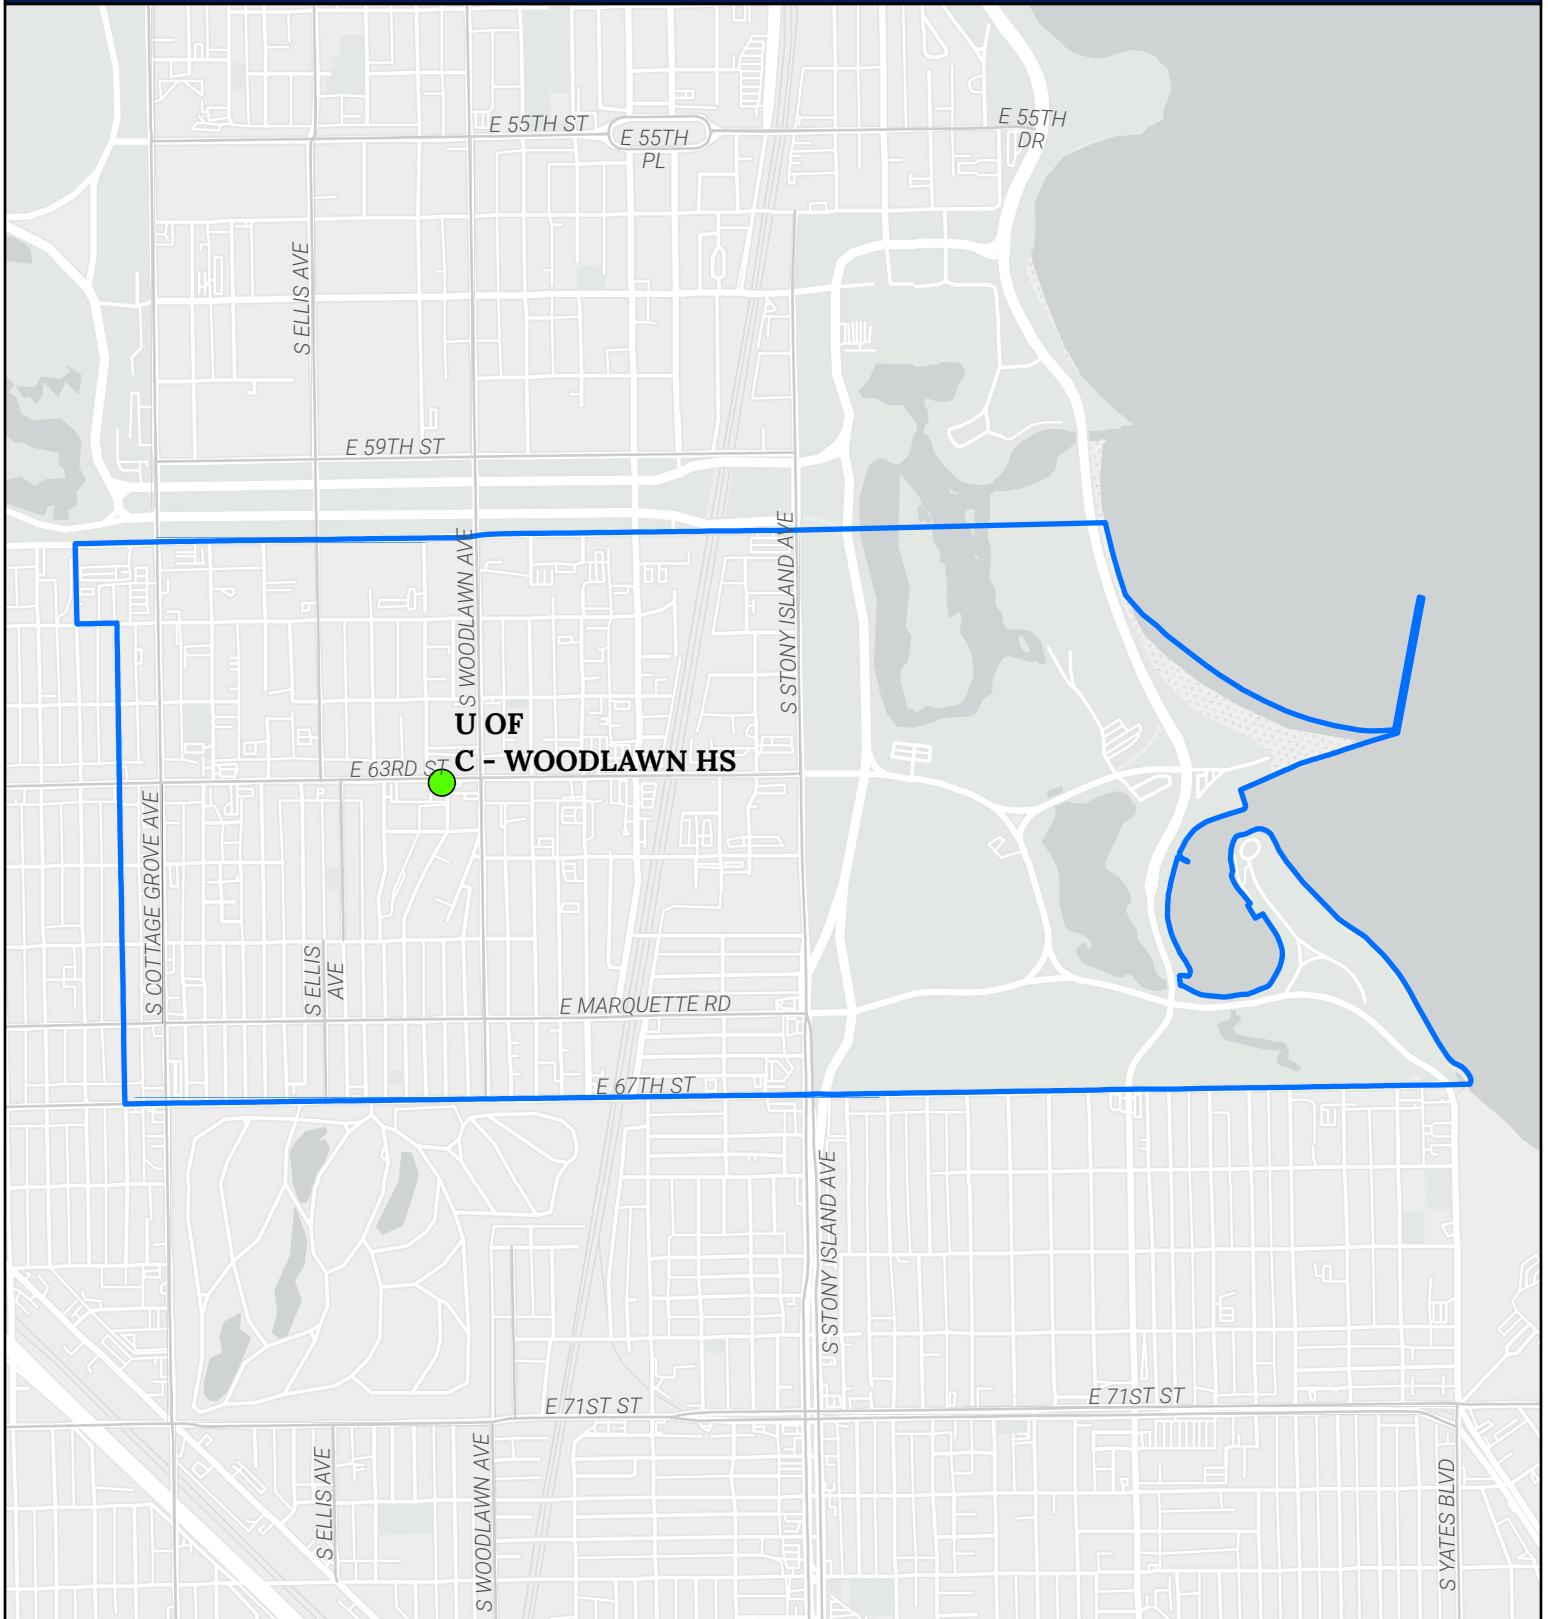

# PREFERENCE BOUNDARY: U OF C - WOODLAWN HS

-  School Location
-  Preference Boundaries
-  Major Streets

Source: PDM, CPS July 2023

0 0.1 0.3 0.6 Miles