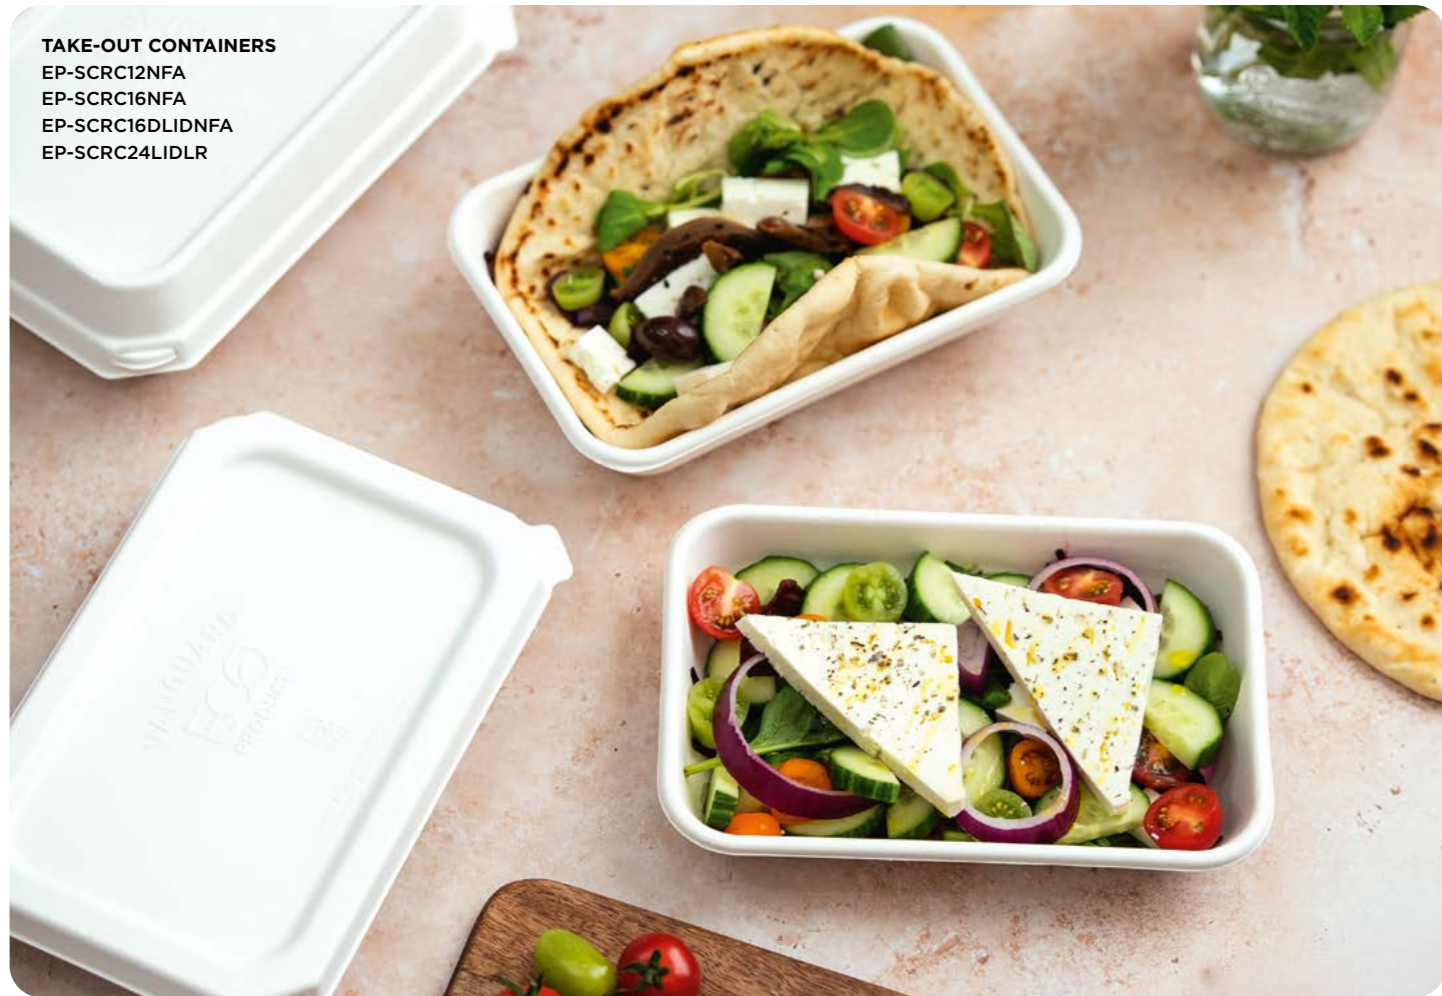

TAKE-OUT CONTAINERS
EP-SCRC12NFA
EP-SCRC16NFA
EP-SCRC16DLIDNFA
EP-SCRC24LIDLR