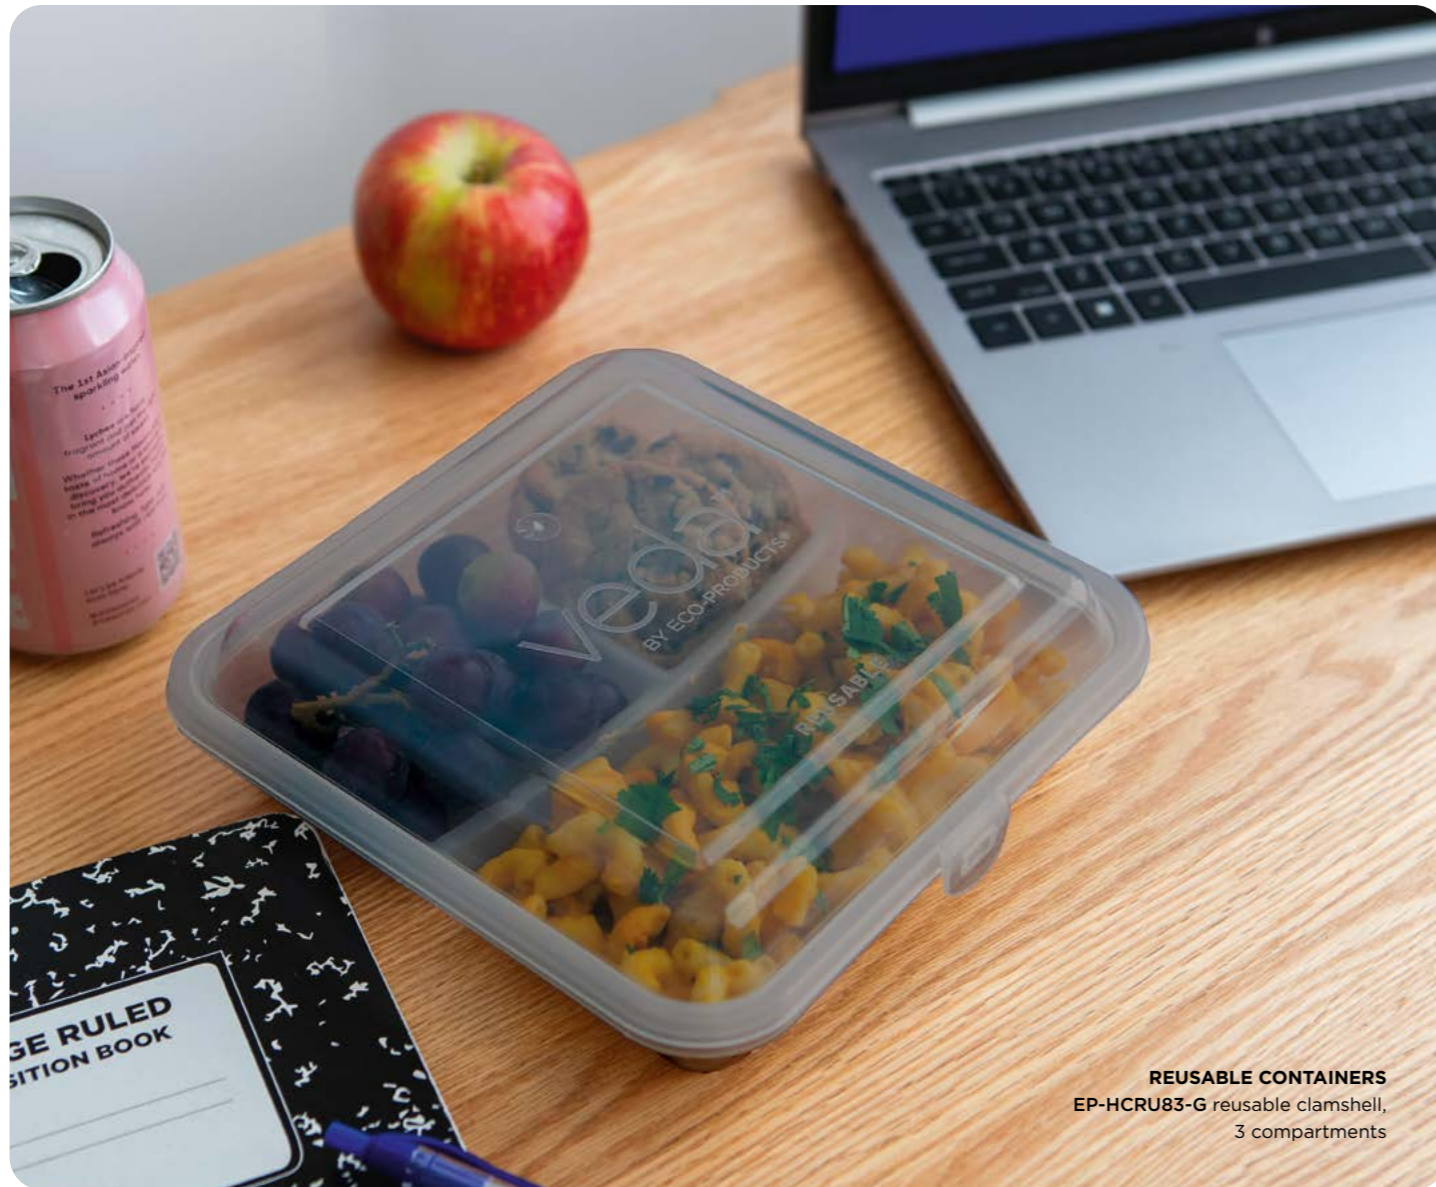

REUSABLE CONTAINERS
EP-HCRU83-G reusable clamshell,
3 compartments

Veda™ Reusable range - benefits

- Exclusive barcode tracking and collection technology.
- Real-time collection data for containers paired with OZZI® collection machines.
- Take back programme for recycling worn out containers.
- Custom embossing and colour options available.