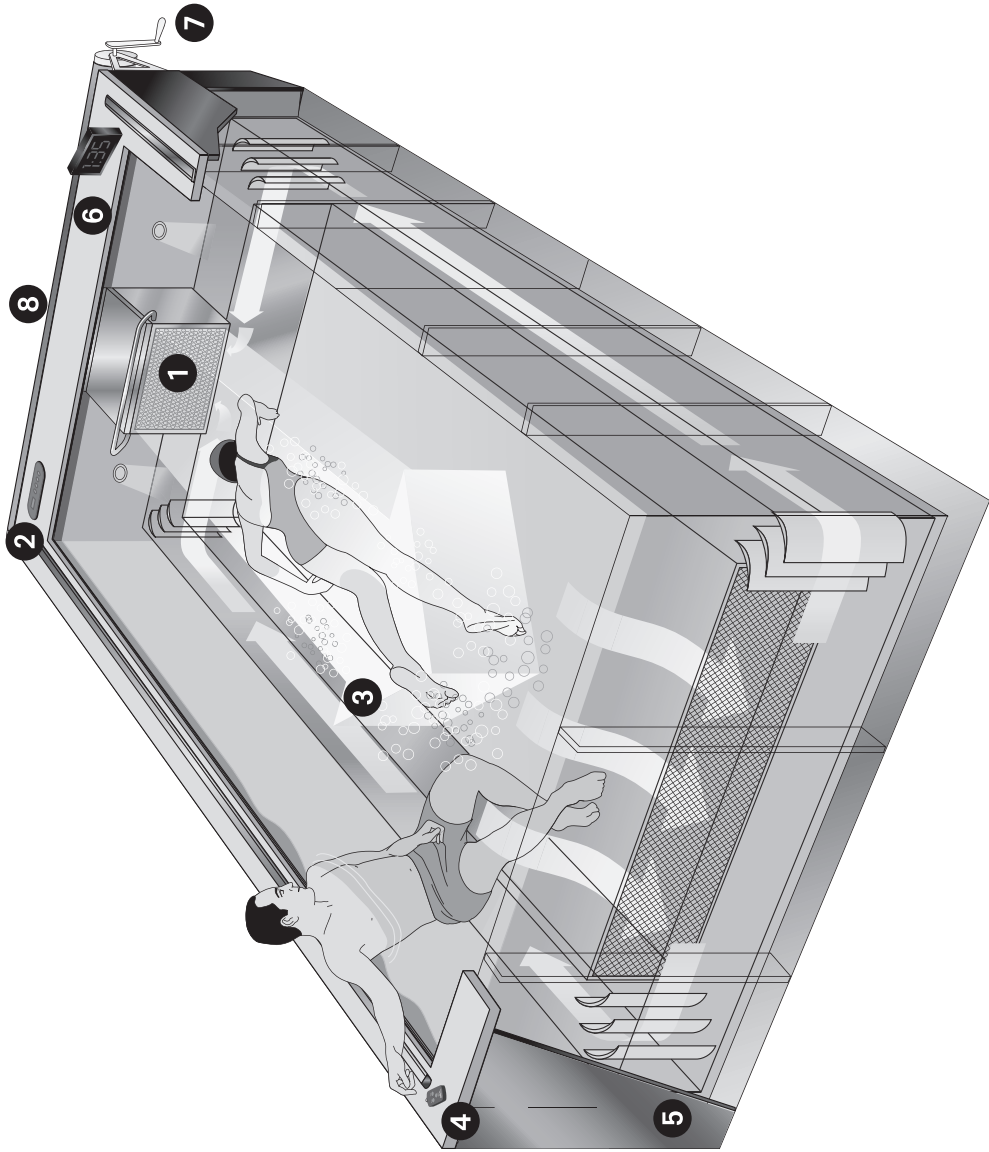

Our Pool Series offers unrivaled design and installation flexibility. The modular free-standing pools include a swim current generator with acrylic water return channels (Sapphire or Platinum), water quality system (skimmer/filter, copper/silver pool water purifier, electric heater/controller and circulating pump), floating solar cover, durable liner membrane, and aqua aerobics exercise bar.

Original Endless Pool®... our single-propeller, 5-hp system stands head and shoulders above any other swim current on the market. It's wider than your body, deeper than your stroke, and easily adjusts from a gentle flow to a vigorous 1:14/100m pace.

Performance Endless Pool®... offers a faster, smoother swim current. The custom-designed system uses 2 propellers to create a more efficient current that is wider and deeper than our standard swim system and produces a top speed of 1:11/100m pace.

High-Performance Endless Pool®... maxes out at a competitive 1:00/100m pace. With its 7.5-hp motor and upgraded pump (both standard), this model is both quieter and more powerful. It's the pool of choice for triathletes and other serious swimmers.

1. 1 Acrylic water propulsion system with 16" propeller produces broad, deep, ultra-smooth current
2. 2 Poolside controls adjust heat and operate optional jets and lights
3. 3 Textured acrylic return channels serve as perimeter seating (42" pools) as well as return system for water flow
4. 4 Wireless remote controls the swim current's 52 preprogrammed speeds
5. 5 Optional skirting
6. 6 Optional digital swim pace display with 7" high-visibility, LED screen allows you to see your swim pace
7. 7 Optional manual or automatic retractable security covers lock in heat and lock out dirt and debris
8. 8 Computerized water quality system mounted on the front panel

Description:

Diagram No.

Original Endless Pool System

8a

10/12/16