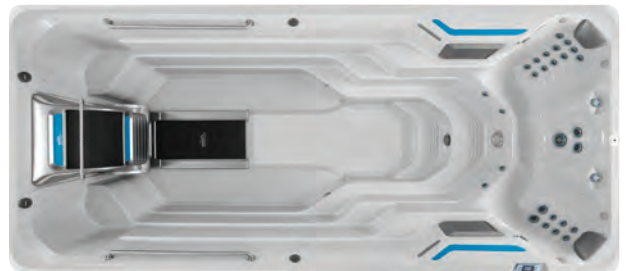

E700: 17' Endless Pools Fitness System in Ice Gray