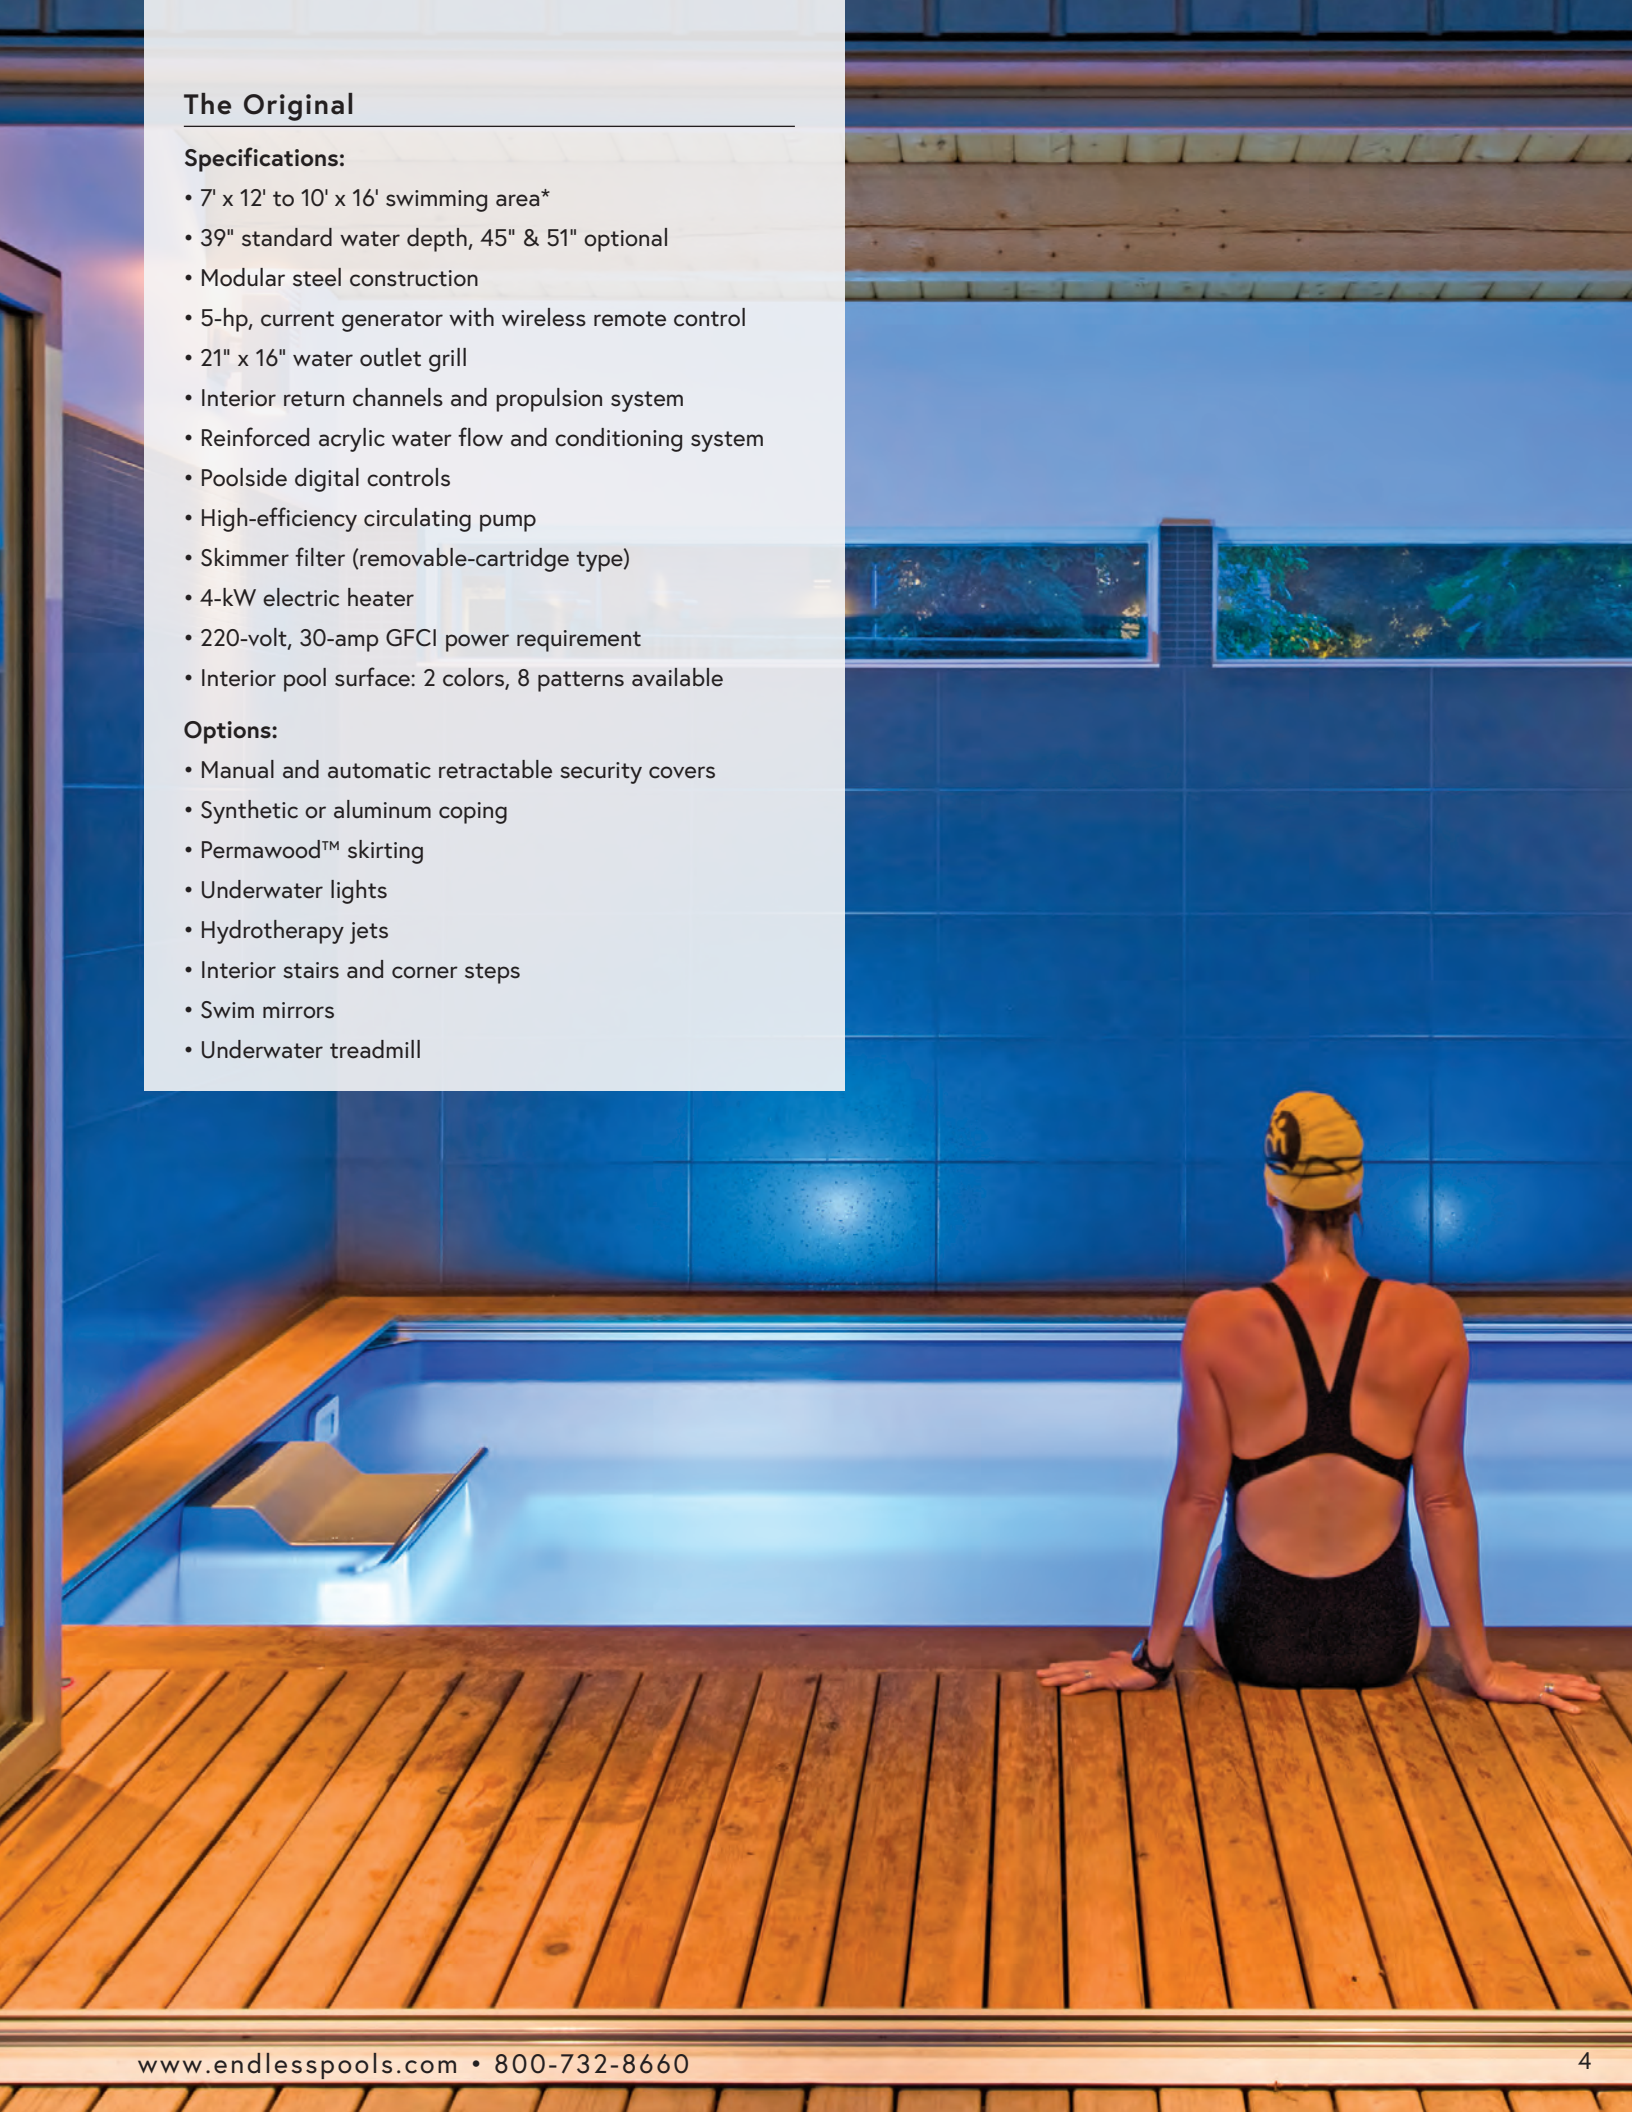

Options:

- Manual and automatic retractable security covers
- Synthetic or aluminum coping
- Permawood™ skirting
- Underwater lights
- Hydrotherapy jets
- Interior stairs and corner steps
- Swim mirrors
- Underwater treadmill