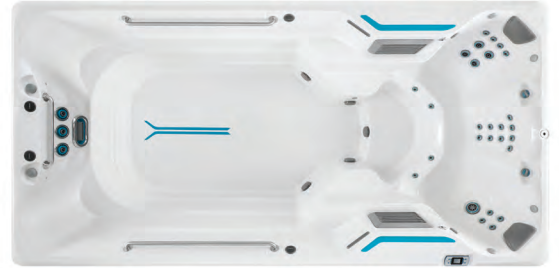

X2000: 20' SwimCross Exercise System

Let this 20-foot, dual-temperature swim spa provide your family with convenient, at-home access to swimming, fitness, relaxation, and increased quality time.

X500: 15' SwimCross Exercise System

With the same fitness capabilities as the X2000, the compact X500 features 3 seats, each with a unique layout of hydromassage jets for total-body relaxation.

X2000: 20' SwimCross Exercise System in Alpine White