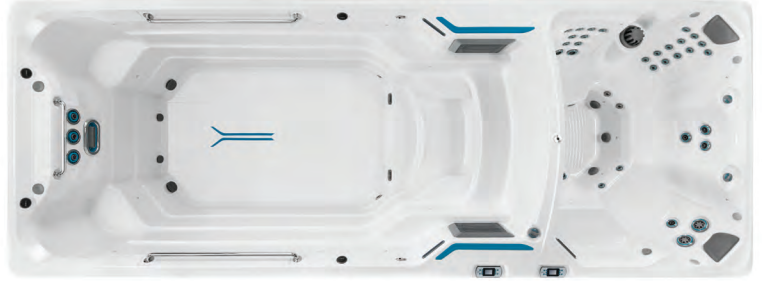

JETTED SWIM SPAS WITH ENDLESS POOLS QUALITY

Our SwimCross® Exercise Systems combine a five-speed jetted resistance current with smart features to deliver a complete fitness program for all ages.

SWIMCROSS® EXERCISE SYSTEMS

X2000: 20' SwimCross Exercise System

Let this 20-foot, dual-temperature swim spa provide your family with convenient, at-home access to swimming, fitness, relaxation, and increased quality time.

X500: 15' SwimCross Exercise System

With the same fitness capabilities as the X2000, the compact X500 features 3 seats, each with a unique layout of hydromassage jets for total-body relaxation.

X2000: 20' SwimCross Exercise System in Alpine White