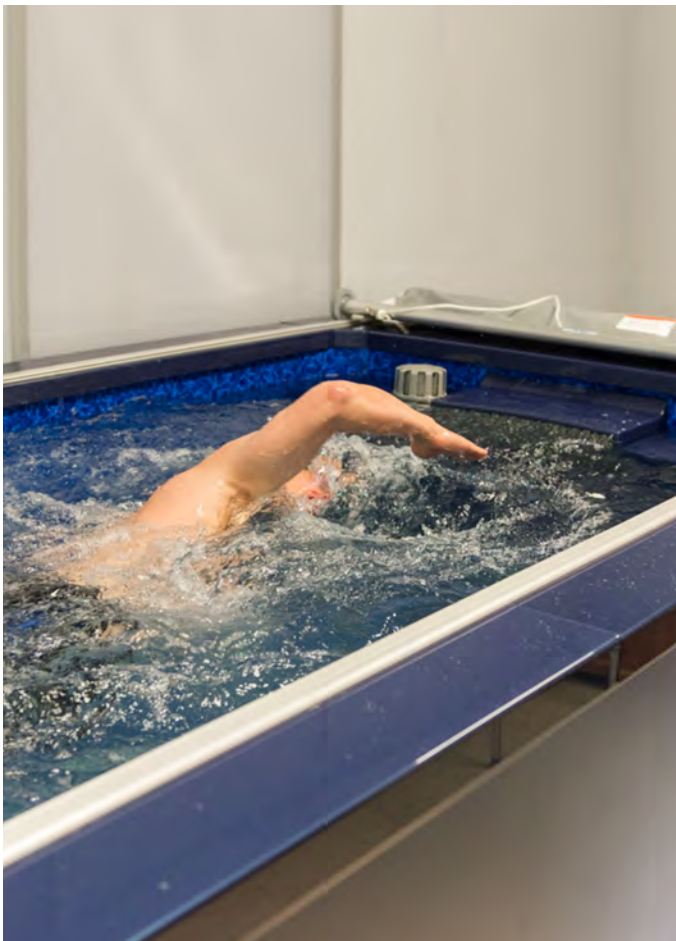

OUR ALL-IN-ONE ENDLESS POOL

The Streamline pool is our most affordable, all-in-one swimming pool. With the Streamline pool, you'll get Endless Pools quality in one complete package.

Our most compact pool, the Streamline pool conveniently installs above-ground outdoors or in existing rooms. Imagine turning your backyard, garage, basement, or any ground-floor room into your own private oasis for swimming, fitness, and fun!

The Streamline pool features a custom-engineered, airless swim current – smooth, swimmable, and far superior to competing jetted systems. With a lower top speed than our signature, industry-best swim current, it's perfectly paced for the recreational freestyle, breaststroke, and backstroke swimmer.

The pool's simplified, freestanding design allows for the fastest installation of any Endless Pools model, so you'll be swimming and playing even sooner.

The Streamline pool is available for an affordable, all-inclusive price.

***For complete information, call today.
800-732-8660***

Built-In Seating