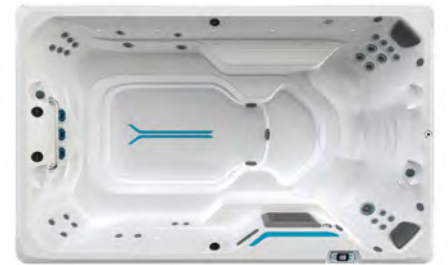

R220: 12' RecSport Recreation System in Alpine White