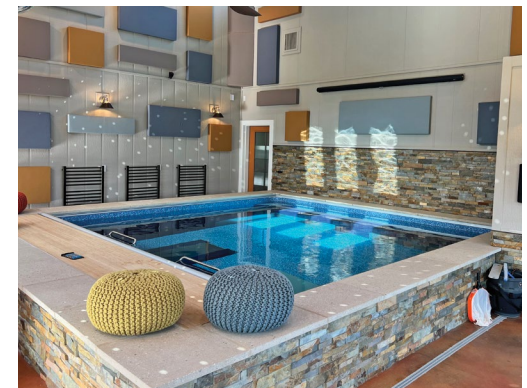

Partially Inground Indoor Installation