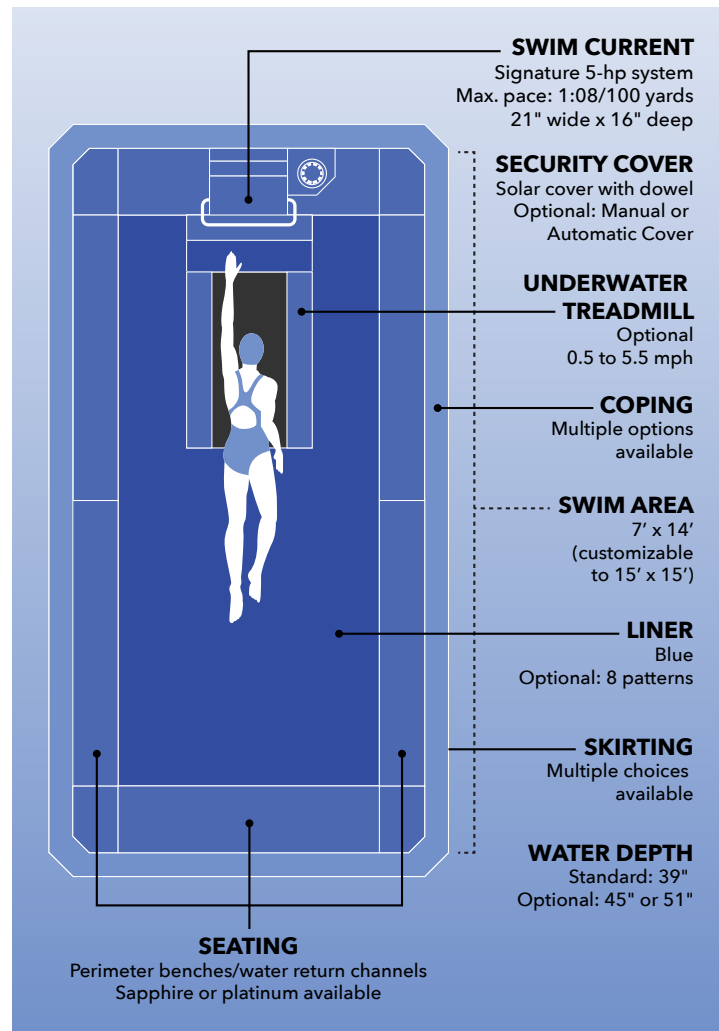

WHICH ENDLESS POOL IS RIGHT FOR YOU?

The #1 name in at-home swimming, Endless Pools has installed tens of thousands of swimming machines since 1988. For aquatic fun, relaxation, and low-impact exercise for all ages, customers turn to Endless Pools.

Our Streamline current suits recreational swimmers who enjoy freestyle, breaststroke, or backstroke. With its smaller footprint, simplified above-ground assembly, and minimal options, the Streamline kit gives you a complete package – for a low, all-inclusive price.

Our Original Endless Pool delivers the best in-place swim. Our signature current adjusts for everyone from beginners to competitive athletes. With infinite customization and finishing options, the Original Endless Pool is the prime choice to realize your dream pool.

TAKE A LOOK AT THE KEY DIFFERENTIATORS BETWEEN THESE MODELS:

FOR MORE INFORMATION, PLEASE SPEAK WITH A DESIGN REPRESENTATIVE AT 800-732-8660.