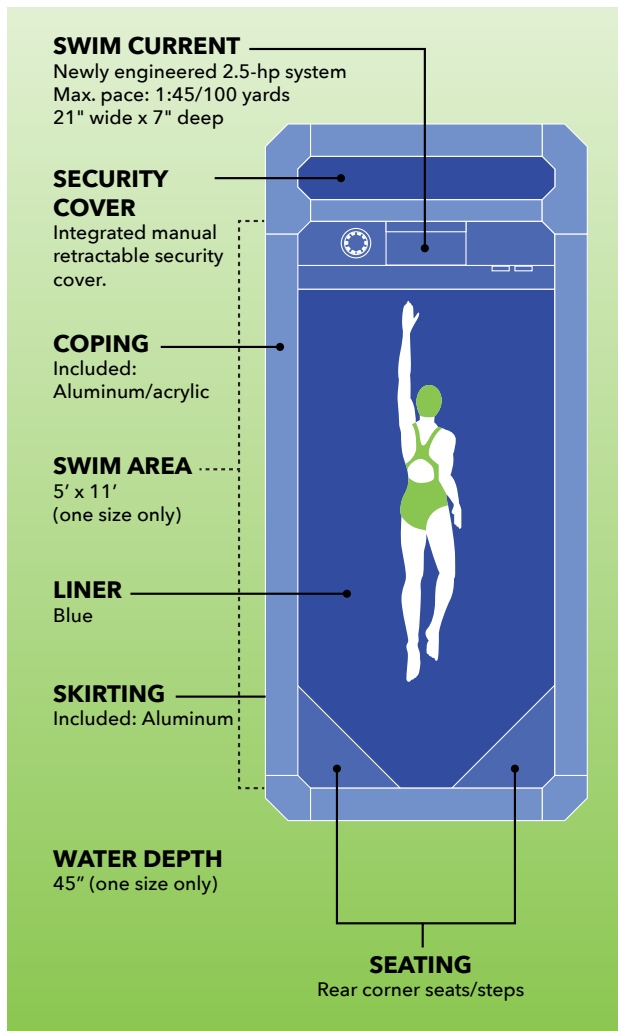

WHICH ENDLESS POOL IS RIGHT FOR YOU?

The #1 name in at-home swimming, Endless Pools has installed tens of thousands of swimming machines since 1988. For aquatic fun, relaxation, and low-impact exercise for all ages, customers turn to Endless Pools.

Our Streamline current suits recreational swimmers who enjoy freestyle, breaststroke, or backstroke. With its smaller footprint, simplified above-ground assembly, and minimal options, the Streamline kit gives you a complete package – for a low, all-inclusive price.

Our Original Endless Pool delivers the best in-place swim. Our signature current adjusts for everyone from beginners to competitive athletes. With infinite customization and finishing options, the Original Endless Pool is the prime choice to realize your dream pool.

TAKE A LOOK AT THE KEY DIFFERENTIATORS BETWEEN THESE MODELS:

FOR MORE INFORMATION, PLEASE SPEAK WITH A DESIGN REPRESENTATIVE AT 800-732-8660.