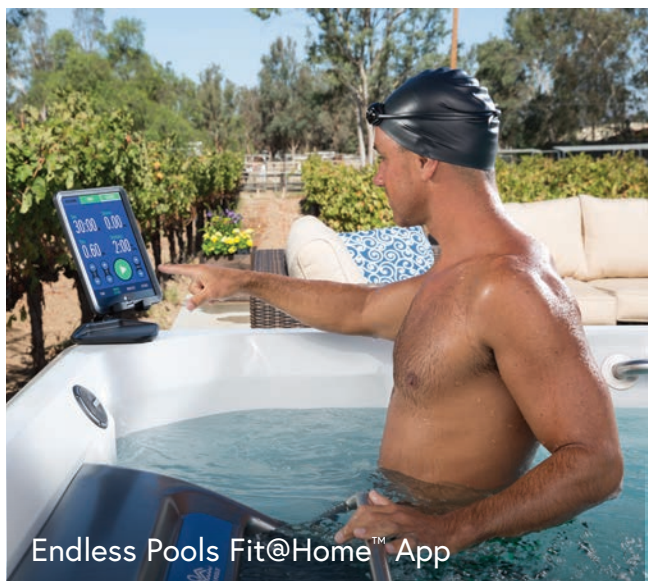

For one-of-a-kind, low-impact exercise that's easy on your joints and muscles, try our optional underwater treadmill. The experience is like no other! Whether you're staying in shape or rehabbing an injury, our fully submerged hydraulic treadmill can be added to our E-Series swim spas for a fun and effective way to run, walk and exercise in water.

R-Series

With RecSport® Technology

VERSATILE, AFFORDABLE FAMILY FUN.

These compact, all-in-one swim spas feature our RecSport jetted current, ideal for recreation and exercise. For those who want the quality of Endless™ Pools at an affordable price, each model is thoughtfully designed for family use, providing ample seating and space for maximum fun. Make the smart choice with R-Series – where value meets quality.

FITNESS ACCESSORIES

Underwater Mirror

Endless Pools Fit@Home™ App

Aquabike

Resistance Bands

Exercise Kit

LIFESTYLE ACCESSORIES

Surface Kits

LED Exterior Lighting (X- and R-Series)

WeatherPro™ Cover with
CoverCradle™ Lifter System

Bluetooth® Sound System

4-Tier Step

MAKE IT YOUR OWN!

Elevate your experience with options to power up your workout, perfect your swim technique, provide safety and security, or just have fun and relax.