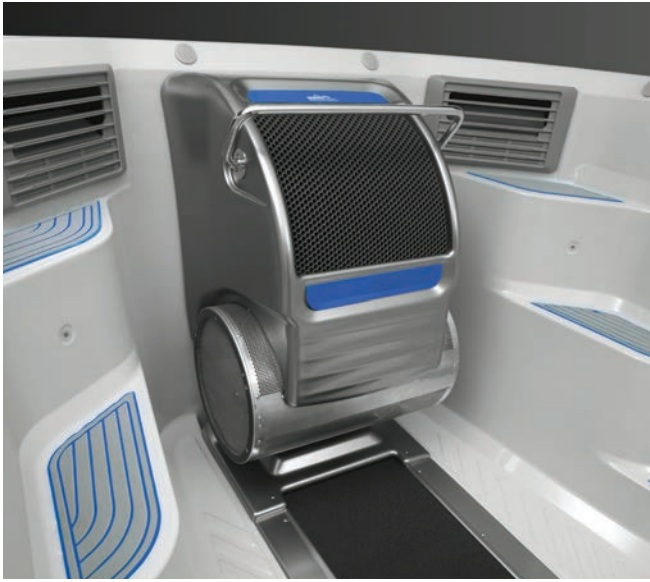

Explore Three Distinct Swim Spa Collections

TECHNOLOGY AND OPTIONS TO FIT YOUR LIFESTYLE.

With an Endless™ Pools swim spa, you can enjoy swimming, water-based workouts, hydromassage, and family fun—all in one beautifully designed package. With nine models to choose from, there's one that's the perfect match for you. Our premium E-Series, featuring a wide, smooth Hydrodrive™ current system, is a swimmer's dream come true. The popular X-Series provides fitness and fun for active families. And the R-Series, with family-ready functionality, makes it possible to enjoy Endless Pools quality at an affordable price.

**PREMIUM
E-SERIES**

**POPULAR
X-SERIES**

**VALUE-PACKED
R-SERIES**

E-Series

With Hydrodrive™ Technology

ELEVATE YOUR EXPECTATIONS.

Endless™ Pools E-Series swim spas are the perfect choice for anyone serious about wellness. Swimmers, athletes, weekend warriors, and active families can challenge themselves with the Hydrodrive™ current system and optional underwater treadmill, or relax and enjoy the warm water and hydrotherapy in any E-Series swim spa.

X-Series

With SwimCross[®] Technology

UNBELIEVABLE PERFORMANCE. INCREDIBLE VALUE.

X-Series is the perfect choice for exercise, recreational swimming, and quality family time. Adjust the SwimCross current to enjoy an invigorating swim or low-impact resistance workout at your own pace. Four jets provide lift and resistance, without the introduction of air, creating an ideal jetted current experience.

R-Series

With RecSport® Technology

VERSATILE, AFFORDABLE FAMILY FUN.

These compact, all-in-one swim spas feature our RecSport jetted current, ideal for recreation and exercise. For those who want the quality of Endless™ Pools at an affordable price, each model is thoughtfully designed for family use, providing ample seating and space for maximum fun. Make the smart choice with R-Series – where value meets quality.