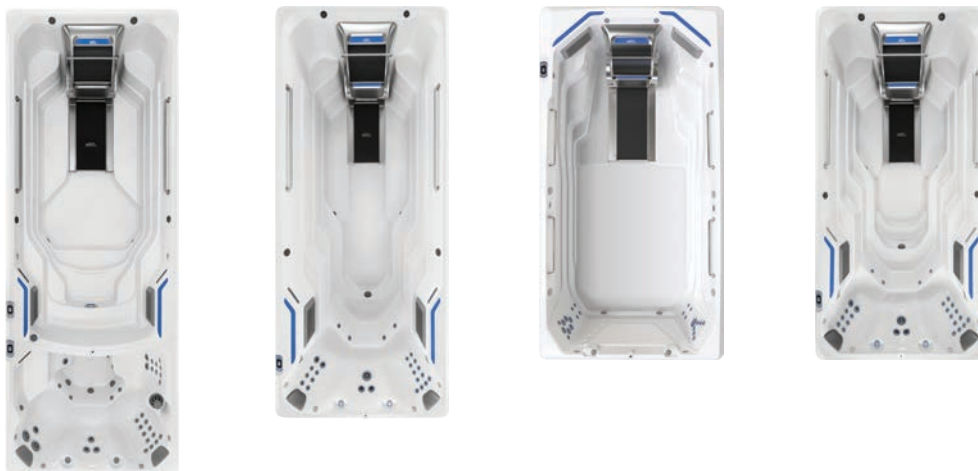

Models

E-Series

Model	E2000	E700	E550	E500
Length x Width x Height	20' x 89" x 58" 610 x 226 x 147 cm	17' x 89" x 58" 518 x 226 x 147 cm	15' x 94" x 58" 457 x 239 x 147 cm	15' x 89" x 58" 457 x 226 x 147 cm
Weight Dry	4,215 lbs (w/Tread) | 4,090 lbs 1,915 kg (w/Tread) | 1,860 kg	3,150 lbs (w/Tread) | 3,025 lbs 1,430 kg (w/Tread) | 1,375 kg	3,700 lbs (w/Tread) | 3,575 lbs 1,680 kg (w/Tread) | 1,625 kg	3,030 lbs (w/Tread) | 2,905 lbs 1,375 kg (w/Tread) | 1,320 kg
Weight Filled*	25,545 lbs (w/Tread) | 25,795 lbs 11,590 kg (w/Tread) | 11,705 kg	22,395 lbs (w/Tread) | 22,685 lbs 10,160 kg (w/Tread) | 10,290 kg	25,110 lbs (w/Tread) | 25,235 lbs 11,390 kg (w/Tread) | 11,450 kg	19,235 lbs (w/Tread) | 19,400 lbs 8,725 kg (w/Tread) | 8,800 kg
Water Capacity	2,350 gal (w/Tread) | 2,395 gal 8,900 l (w/Tread) | 9,065 l	2,100 gal (w/Tread) | 2,150 gal 7,950 l (w/Tread) | 8,140 l	2,360 gal (w/Tread) | 2,390 gal 8,935 l (w/Tread) | 9,050 l	1,735 gal(w/Tread) | 1,770 gal 6,570 l (w/Tread) | 6,705 l
Current Technology	Hydrodrive™	Hydrodrive™	Hydrodrive™	Hydrodrive™
Hydraulic Power Unit	5 hp Hydraulic Power Unit	5 hp Hydraulic Power Unit	5 hp Hydraulic Power Unit	5 hp Hydraulic Power Unit
Electrical Requirements	230V/60amp, 60 Hz	230v/60amp, 60Hz	230v/60amp, 60Hz	230v/60amp, 60Hz
Heater	4000 watt	4000 watt	4000 watt	4000 watt
Hydromassage Jets	36	27	23	27
Structure	14-Gauge Steel Frame & ABS Base Pan	14-Gauge Steel Frame & ABS Base Pan	14-Gauge Steel Frame & ABS Base Pan	14-Gauge Steel Frame & ABS Base Pan
Underwater Treadmill	Optional	Optional	Optional	Optional
Water Management System	UVC + CD Ozone (Swim Side), CD Ozone (Spa Side)	UVC + CD Ozone	UVC + CD Ozone	UVC + CD Ozone
Filtration Area	200 sq ft (Swim Side), 50 sq ft (Spa Side) 18 m² (Swim Side), 5 m² (Spa Side)	200 sq ft | 18 m²	200 sq ft | 18 m²	200 sq ft | 18 m²
Bluetooth®- Enabled Sound System	Optional	Optional	Optional	Optional
Exterior LED Lighting	LED Light Bar	LED Light Bar	LED Light Bar	LED Light Bar
Illuminated Waterfall	3	2	n/a	2
LED Interior Points of Light	26	20	24	18

* Weight Filled includes the weight of water and 10 adults weighing 175 Lbs/80 kg each.