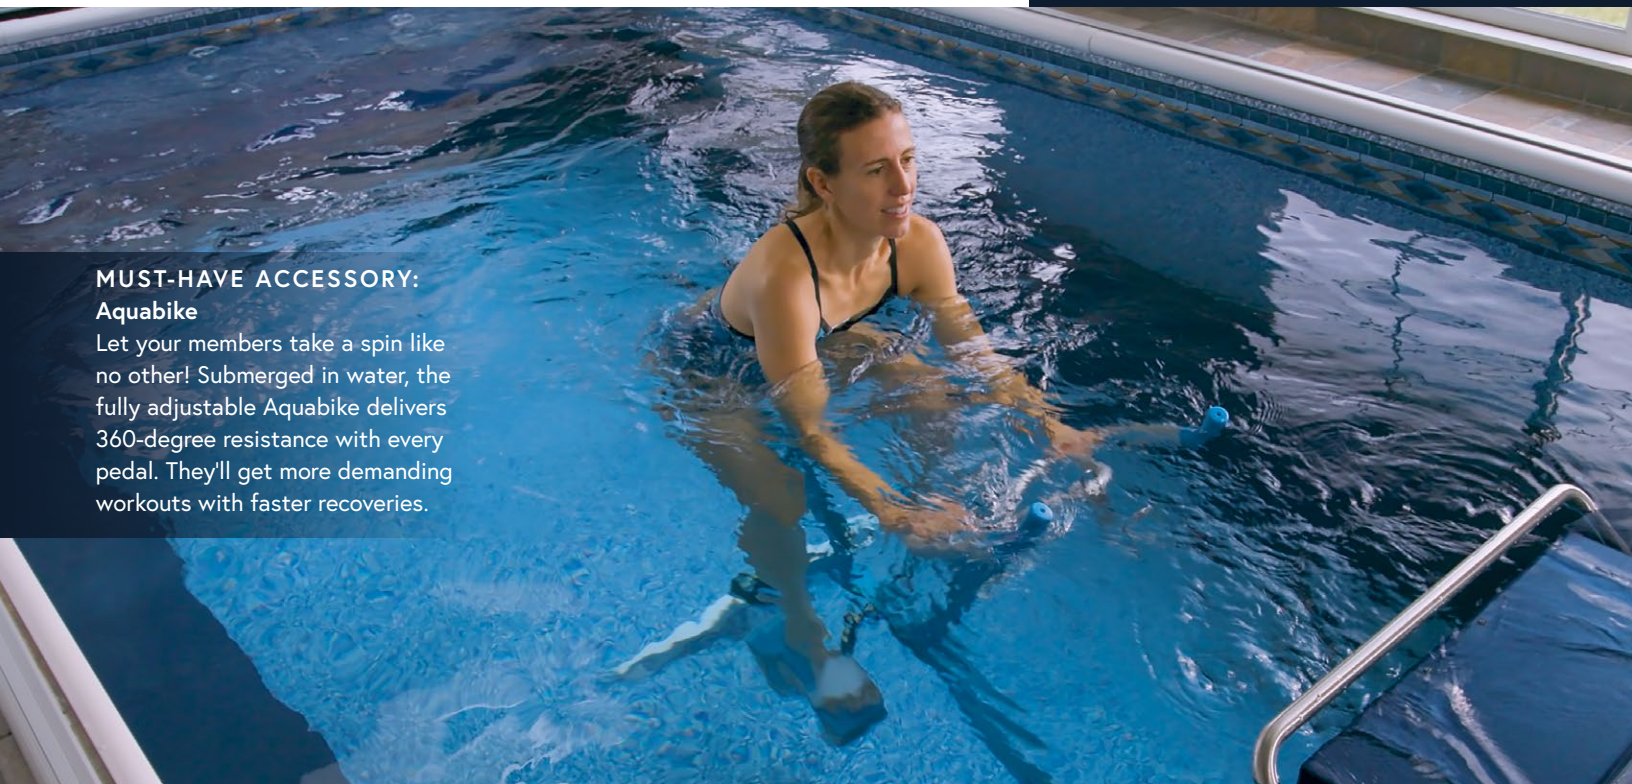

"It's awesome for training and people who want to take the pounding off their body"

Bernie Finch, Owner, ProSwim Fitness,
Owner of 3 pools since 2015

MUST-HAVE ACCESSORY:

Aquabike

Let your members take a spin like no other! Submerged in water, the fully adjustable Aquabike delivers 360-degree resistance with every pedal. They'll get more demanding workouts with faster recoveries.