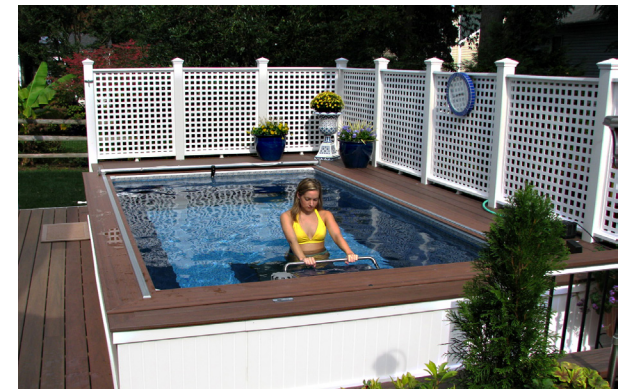

Partially In-Ground Deck Installation with Underwater Treadmill