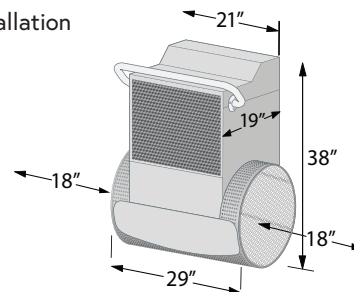

Finish Options

Platinum

Sapphire

Minimum Clearance Guidelines

To ensure a turbulence-free swim current, installation should meet these guidelines:

- Water depth at least 39"
- Current Unit at least 18" from an adjacent wall or obstruction
- Current Unit at least 12' from an opposing wall or obstruction.

Swim without flip turns.

Play in the river like current.

Low impact aquatic exercise.

Call 484-768-1660 to speak with a Product Specialist or visit [endlesspools.com](https://www.endlesspools.com)