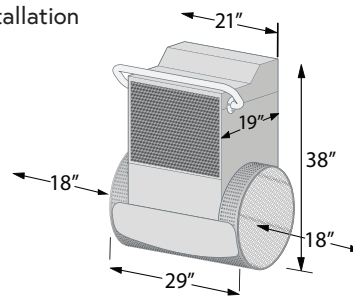

Finish Options

Platinum

Sapphire

Minimum Clearance Guidelines

To ensure a turbulence-free swim current, installation should meet these guidelines:

- Water depth at least 39"
- Current Unit at least 18" from an adjacent wall or obstruction
- Current Unit at least 12' from an opposing wall or obstruction.