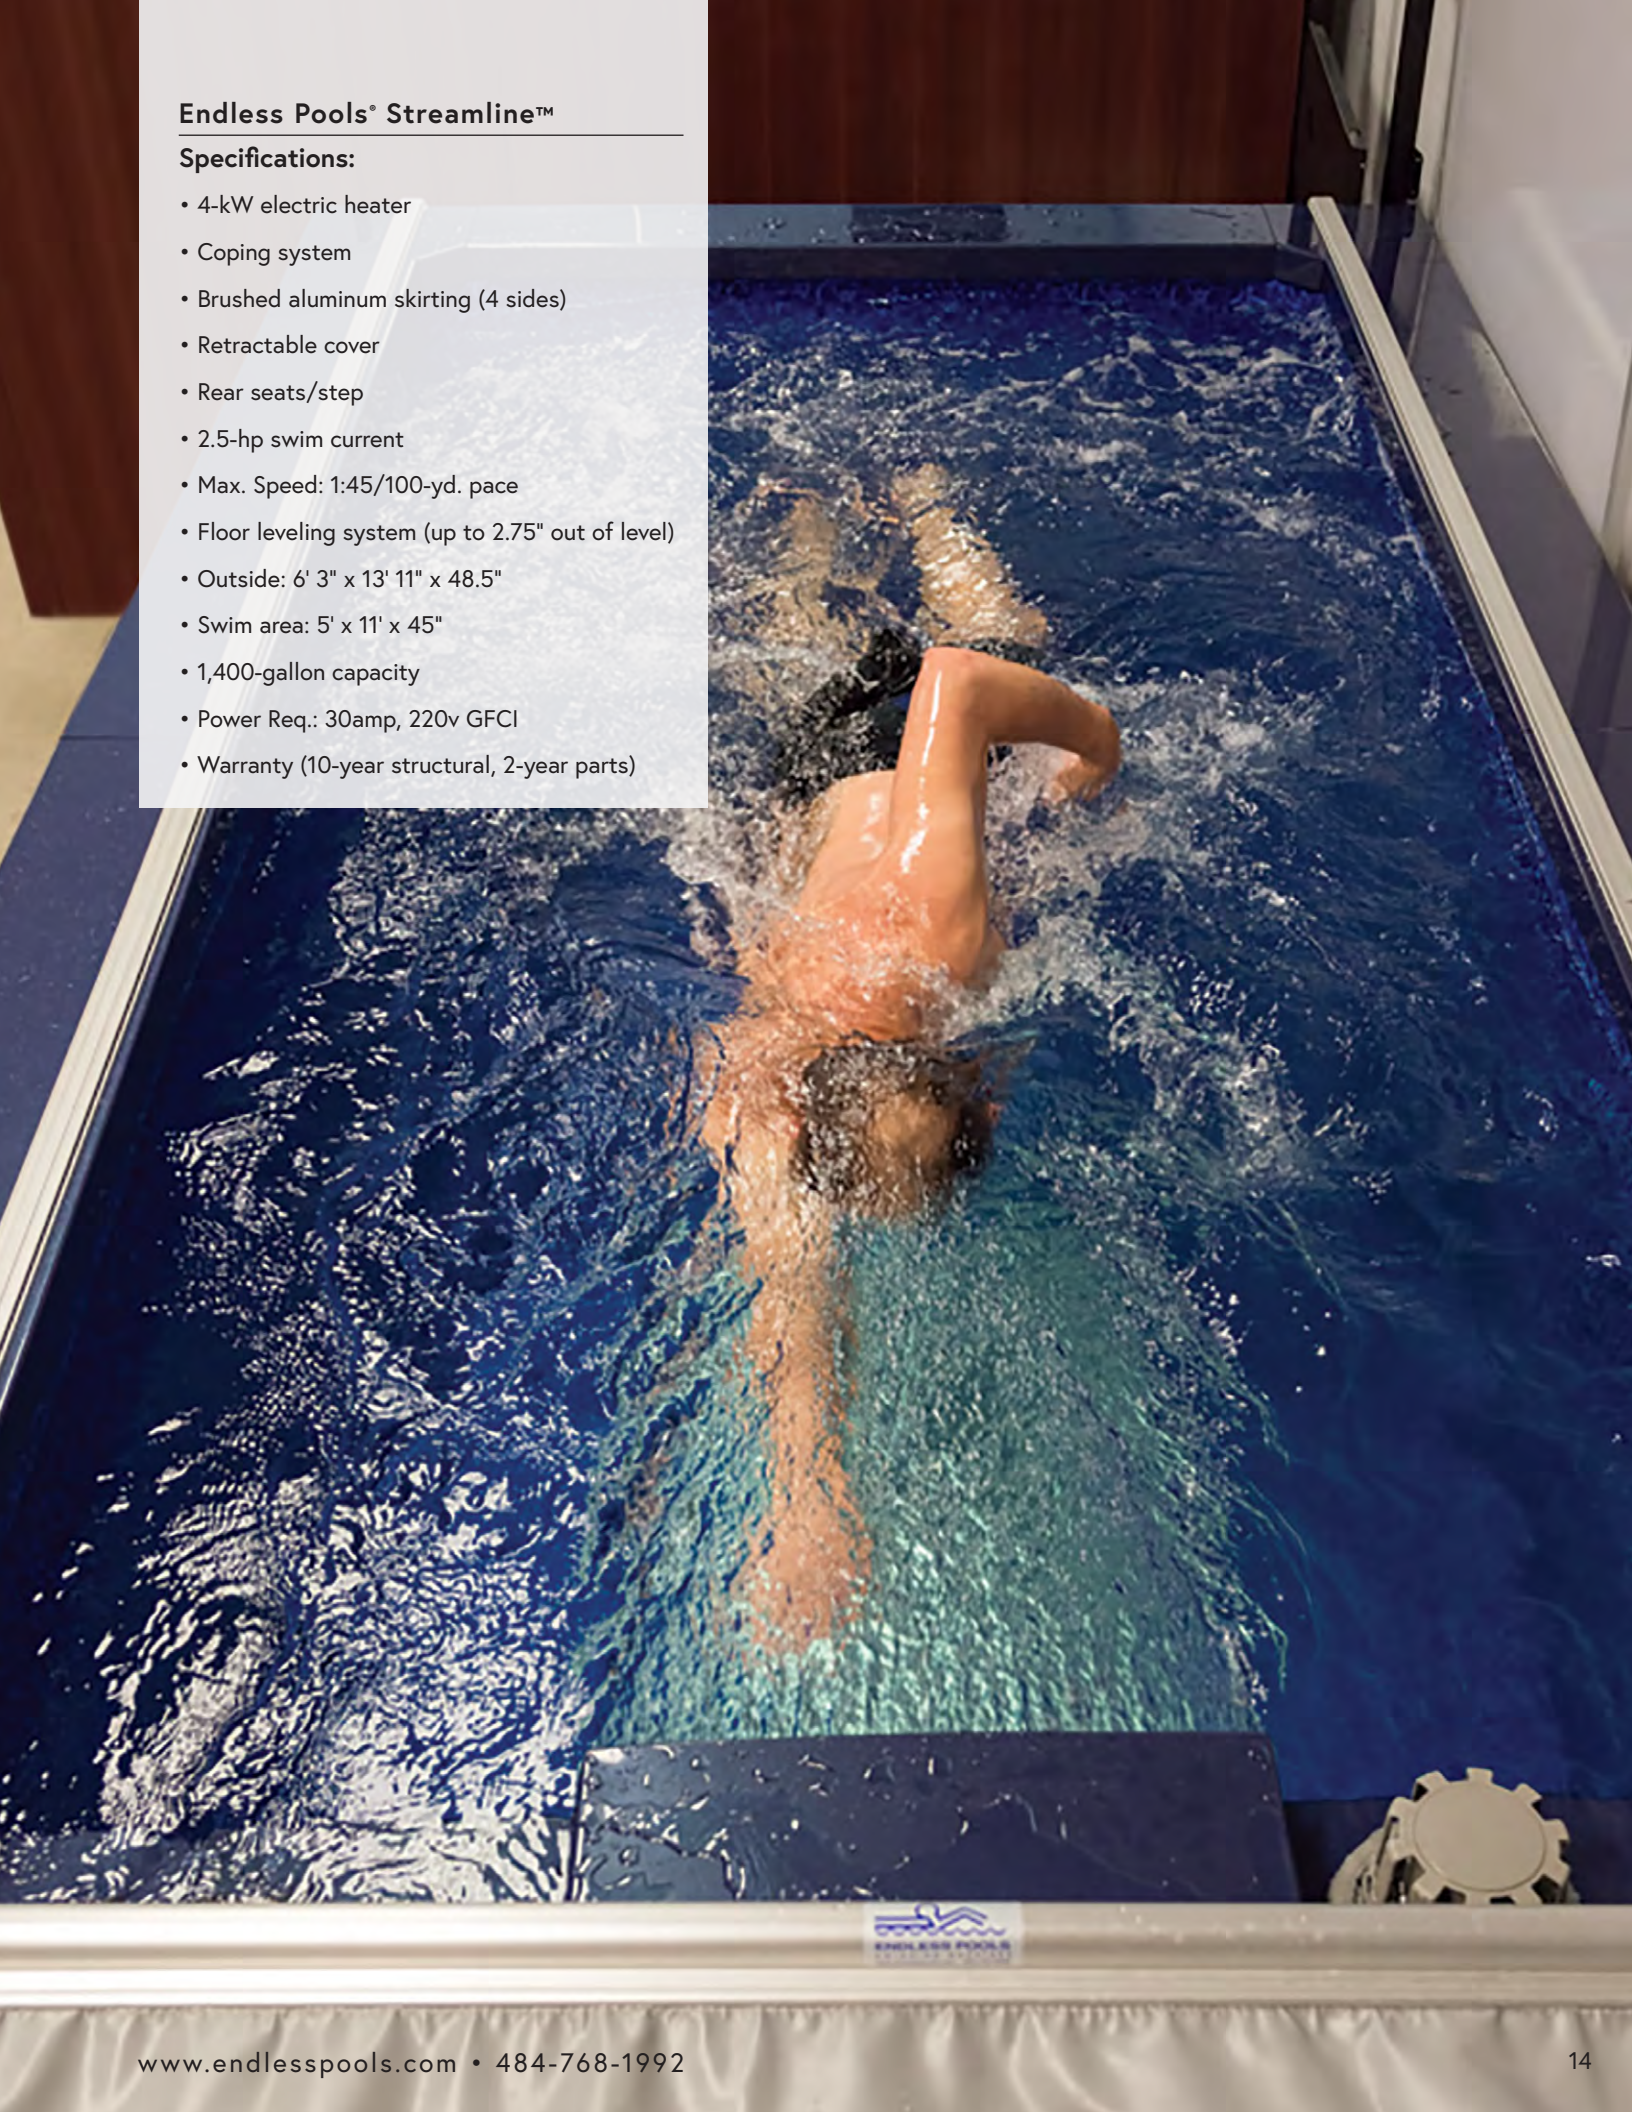

Endless Pools® Streamline™

Specifications:

- 4-kW electric heater
- Coping system
- Brushed aluminum skirting (4 sides)
- Retractable cover
- Rear seats/step
- 2.5-hp swim current
- Max. Speed: 1:45/100-yd. pace
- Floor leveling system (up to 2.75" out of level)
- Outside: 6' 3" x 13' 11" x 48.5"
- Swim area: 5' x 11' x 45"
- 1,400-gallon capacity
- Power Req.: 30amp, 220v GFCI
- Warranty (10-year structural, 2-year parts)