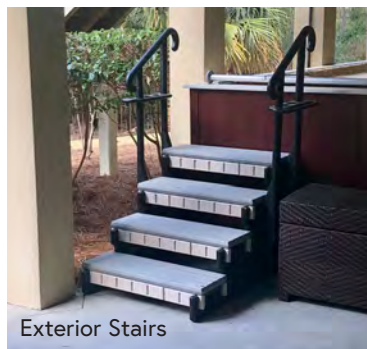

Automatic Cover Color Choices

Manual Retractable Security Cover

Manual Cover Color Choices

Enhanced Lifestyle

Re-imagine what your pool can be

Interior-Stairs and Hand Rail

Corner Step

Exterior Stairs

Coping Rail

3-foot Grab bar

ACCESSIBILITY OPTIONS

INTERIOR STAIRS & STEPS

From a simple corner step to a set of full-depth stairs, our pool accessibility options can greatly aid your every entry and exit. Each step features marine-grade SwimDek® strips for exceptional traction and comfort.