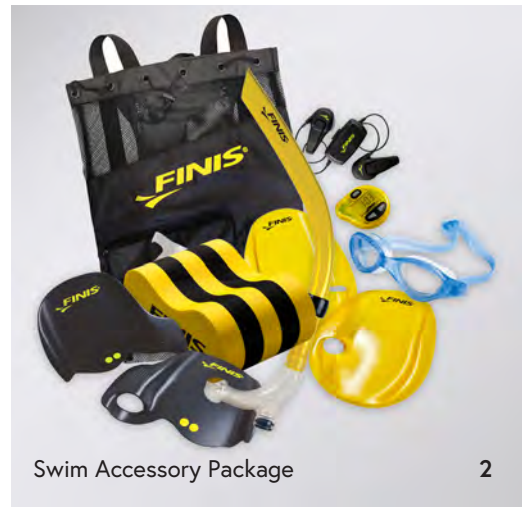

Aquatic Exercise Step

Swim Accessory Package