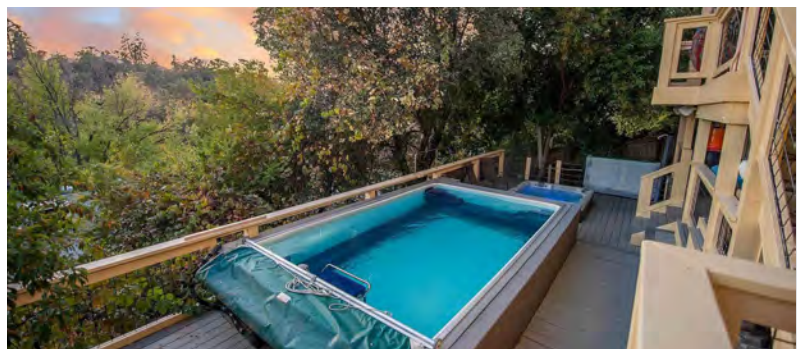

Automatic Cover Color Choices

Manual Retractable Security Cover

Manual Cover Color Choices

Enhanced Lifestyle

Re-imagine what your pool can be

Interior-Stairs and Hand Rail

Corner Step

Exterior Stairs

Coping Rail

3-foot Grab bar

ACCESSIBILITY OPTIONS

INTERIOR STAIRS & STEPS

From a simple corner step to a set of full-depth stairs, our pool accessibility options can greatly aid your every entry and exit. Each step features marine-grade SwimDek® strips for exceptional traction and comfort.