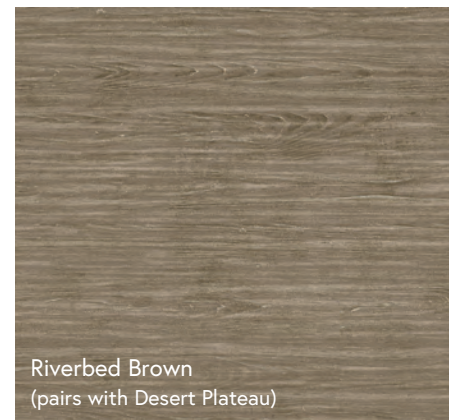

Ascent Skirting Colour