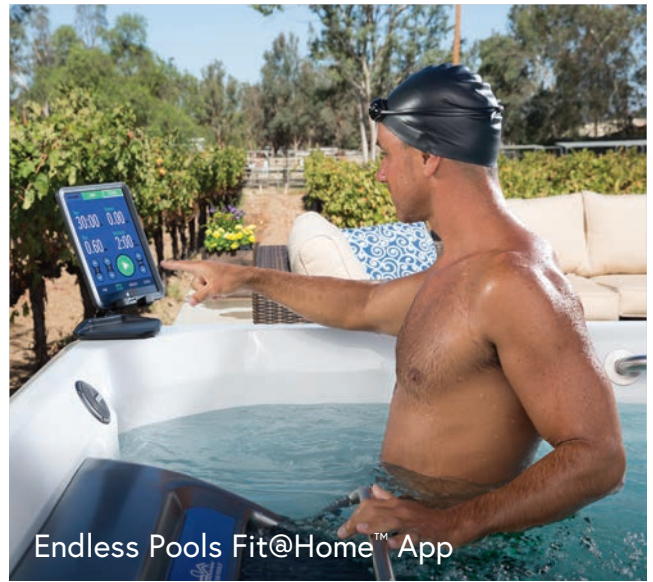

For one-of-a-kind, low-impact exercise that's easy on your joints and muscles, try our optional underwater treadmill. The experience is like no other! Whether you're staying in shape or rehabbing an injury, our fully submerged hydraulic treadmill can be added to our E-series swim spas for a fun and effective way to run, walk and exercise in water.

R-Series

With RecSport® Technology

VERSATILE, AFFORDABLE FAMILY FUN.

This compact, all-in-one swim spa features a jetted current ideal for recreation and exercise. For those who want the quality of Endless™ Pools at an affordable price, each model's layout is thoughtfully designed for family use, providing ample seating and space for maximum fun! Make the smart choice with R-Series – where value meets quality.

FITNESS ACCESSORIES

Underwater Mirror

Endless Pools Fit@Home™ App

Aquabike

Resistance Bands

Exercise Kit

LIFESTYLE ACCESSORIES

Surface Kits

LED Exterior Lighting (X- and R-Series)

WeatherPro™ Cover with
CoverCradle™ Lifter System

Bluetooth® Sound System

4-Tier Step

MAKE IT YOUR OWN!

Elevate your experience with options to power up your workout, perfect your swim technique, provide safety and security, or just have fun and relax.