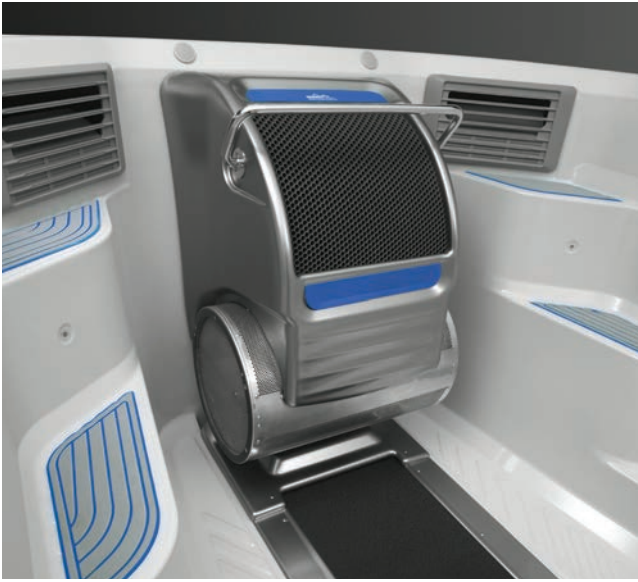

Explore Three Distinct Swim Spa Collections

TECHNOLOGY AND OPTIONS TO FIT YOUR LIFESTYLE.

With an Endless™ Pools swim spa, you can enjoy swimming, water-based workouts, hydromassage, and family fun, all in one beautifully designed package. With nine models to choose from, there's one that's the perfect match for you. Our premium E-Series, with its wide, smooth, Hydrodrive™ current system is a swimmer's dream come true. The popular X-Series provides fitness and fun for active families. And, R-Series with family ready functionality makes it possible to have Endless Pools quality at an affordable price.

**PREMIUM
E-SERIES**

**POPULAR
X-SERIES**

**VALUE-PACKED
R-SERIES**

E-Series

With Hydrodrive™ Technology

ELEVATE YOUR EXPECTATIONS.

Endless™ Pools E-Series swim spas are the right choice for anyone who is serious about wellness. Swimmers, athletes, weekend warriors, and active families can challenge themselves with the Hydrodrive™ current system and underwater treadmill (optional), or relax and enjoy the warm water and hydrotherapy in any of the E-Series swim spas.

X-Series

With SwimCross[®] Technology

UNBELIEVABLE PERFORMANCE. INCREDIBLE VALUE.

The X-Series is a perfect choice for exercise, recreational swimming, and quality family time. Adjust the SwimCross jetted current to enjoy an invigorating swim or low-impact resistance workout, at your pace! Four jets provide lift and resistance, without the introduction of air, to provide an ideal jetted current experience.

R-Series

With RecSport® Technology

VERSATILE, AFFORDABLE FAMILY FUN.

This compact, all-in-one swim spa features a jetted current ideal for recreation and exercise. For those who want the quality of Endless™ Pools at an affordable price, each model's layout is thoughtfully designed for family use, providing ample seating and space for maximum fun! Make the smart choice with R-Series – where value meets quality.