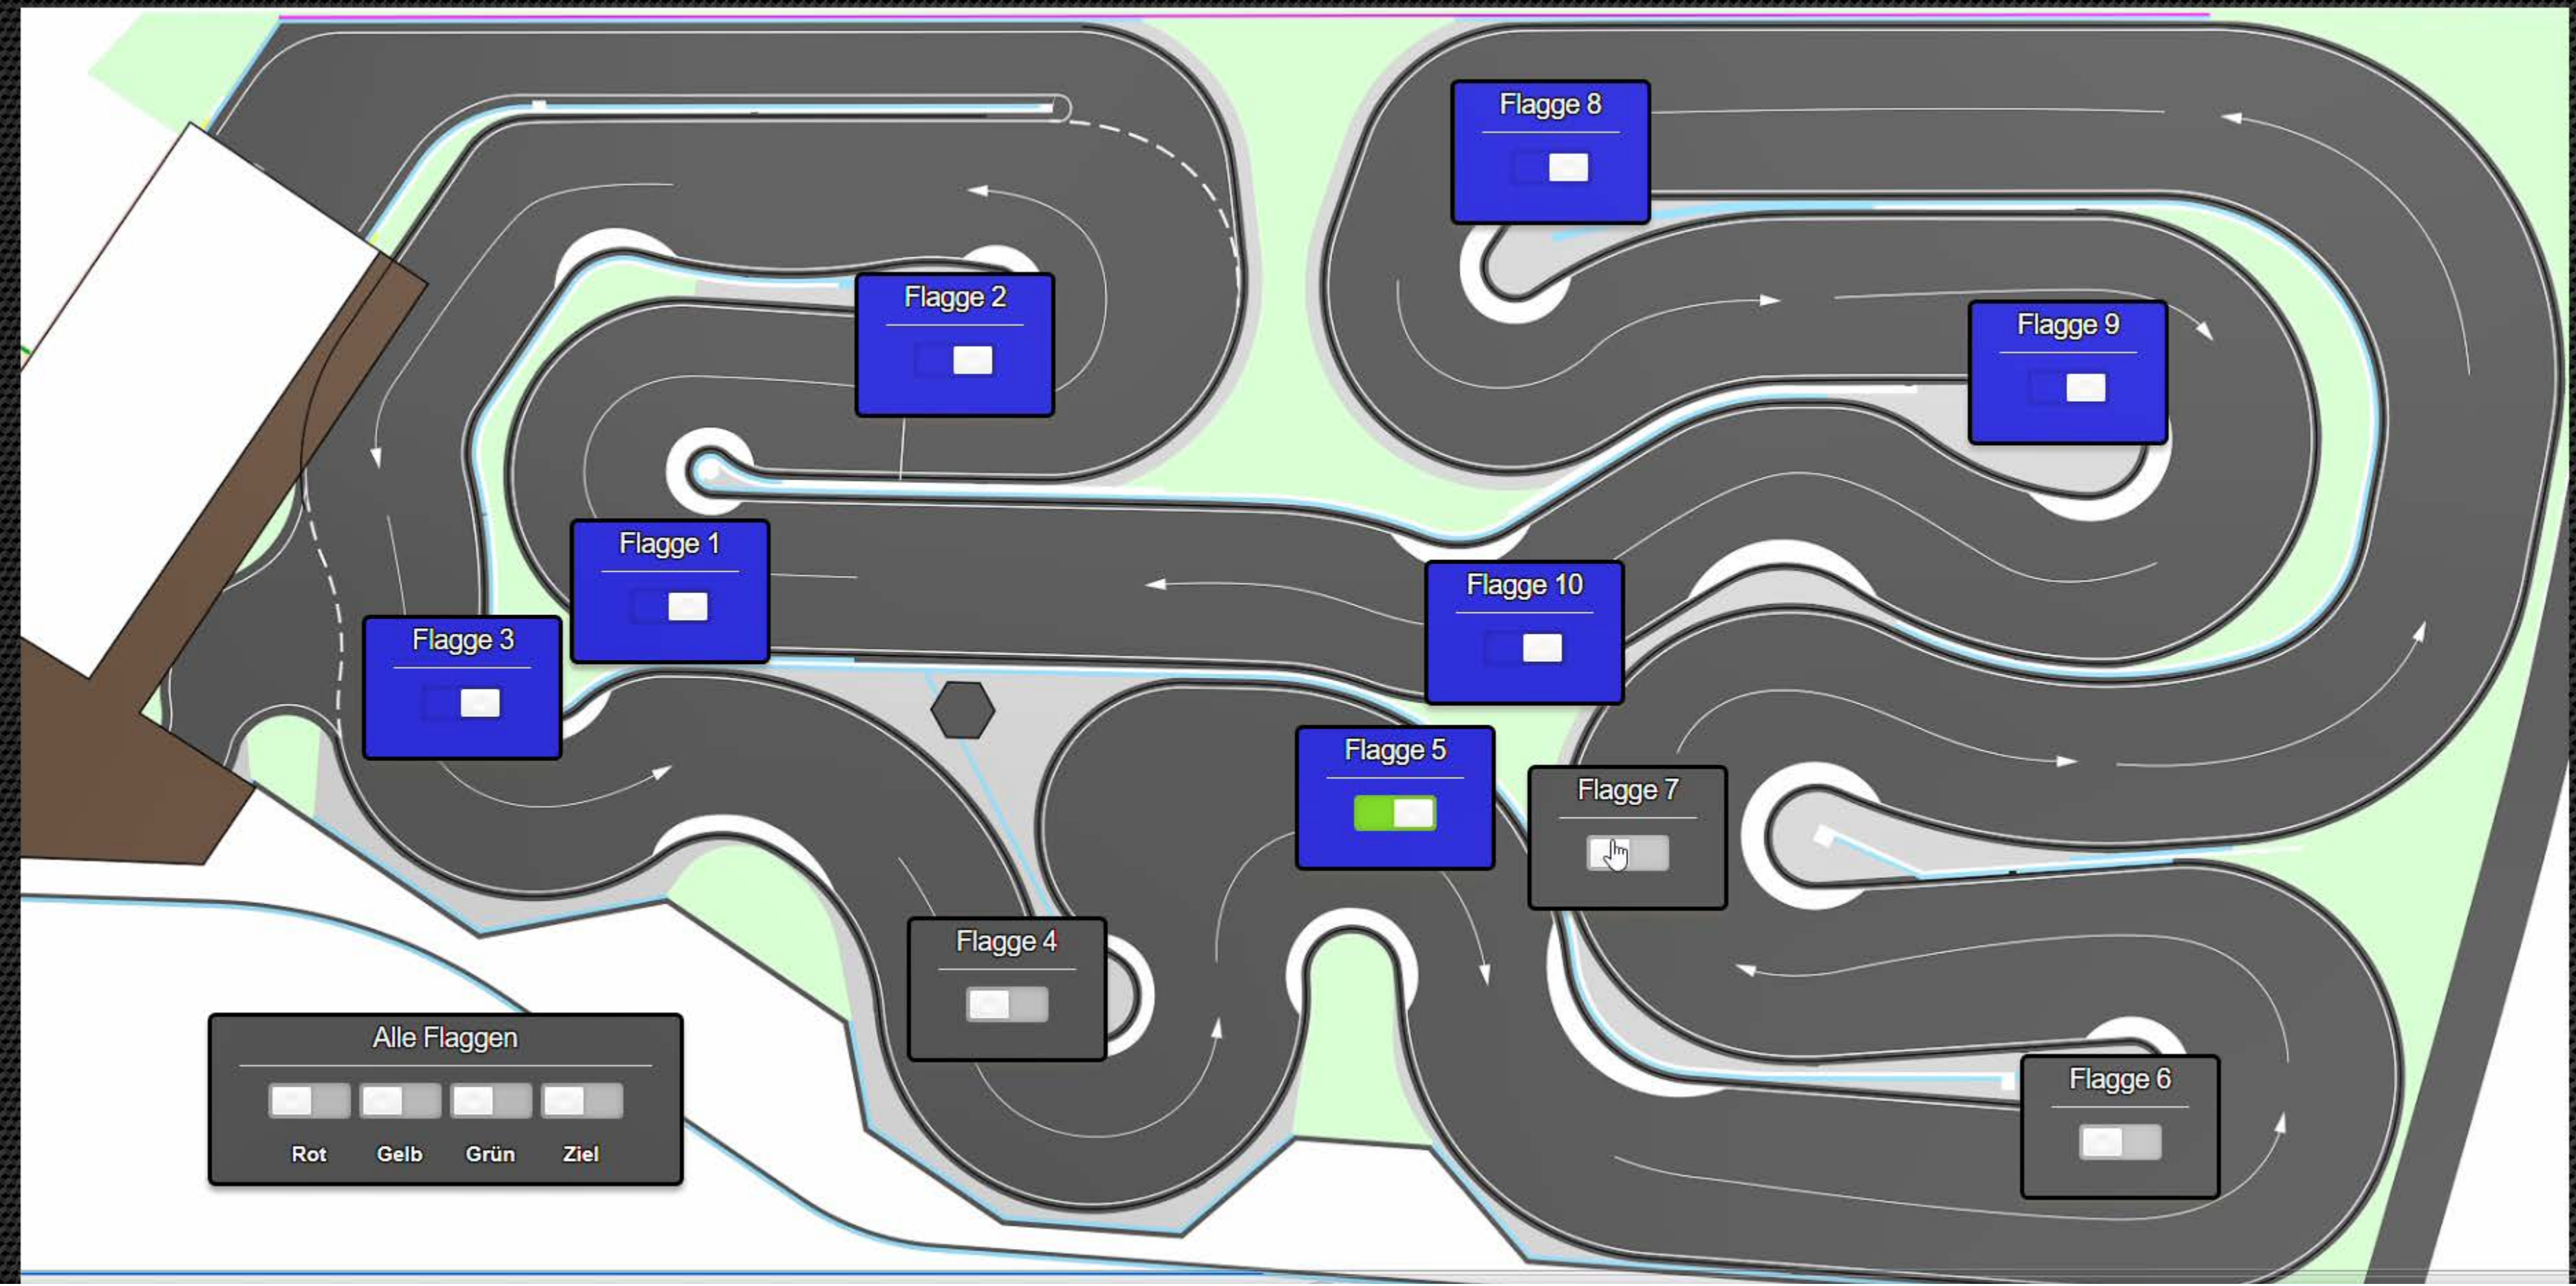

384mm x 384mm

THE ENTIRE SYSTEM

Display

Clear digital track view with freely positionable flag icons. Standard possible flag colors: red, yellow, green, blue, finish flag. On request all other colors and patterns are possible. Each flag can be switched blue individually. This is programmed with adjustable time interval.

Control unit

Easy implementation due to independence from existing networks. Control via any WLAN and web browser capable end device possible.

CONTROL

TRACK CONTROL

Simple and direct operation is possible through our large clear touchpad. Through all components a fast and accurate transmission to the monitors is ensured. Operation via the individual route layout or via the list possible. No internet connection is necessary.

Alle Flaggen

<input type="checkbox"/>	<input type="checkbox"/>	<input type="checkbox"/>	<input type="checkbox"/>
Rot	Gelb	Grün	Ziel

MOUNTING

As mounting options, we provide you with a choice of sturdy wall mounts and floor stands. Flexibly adaptable for any track concept.

RIMLO
GERMANY

UNIQUE

Our system has internal connections, so no internet connection is needed.

0%

Internet connection

100%

Performance

BENEFITS