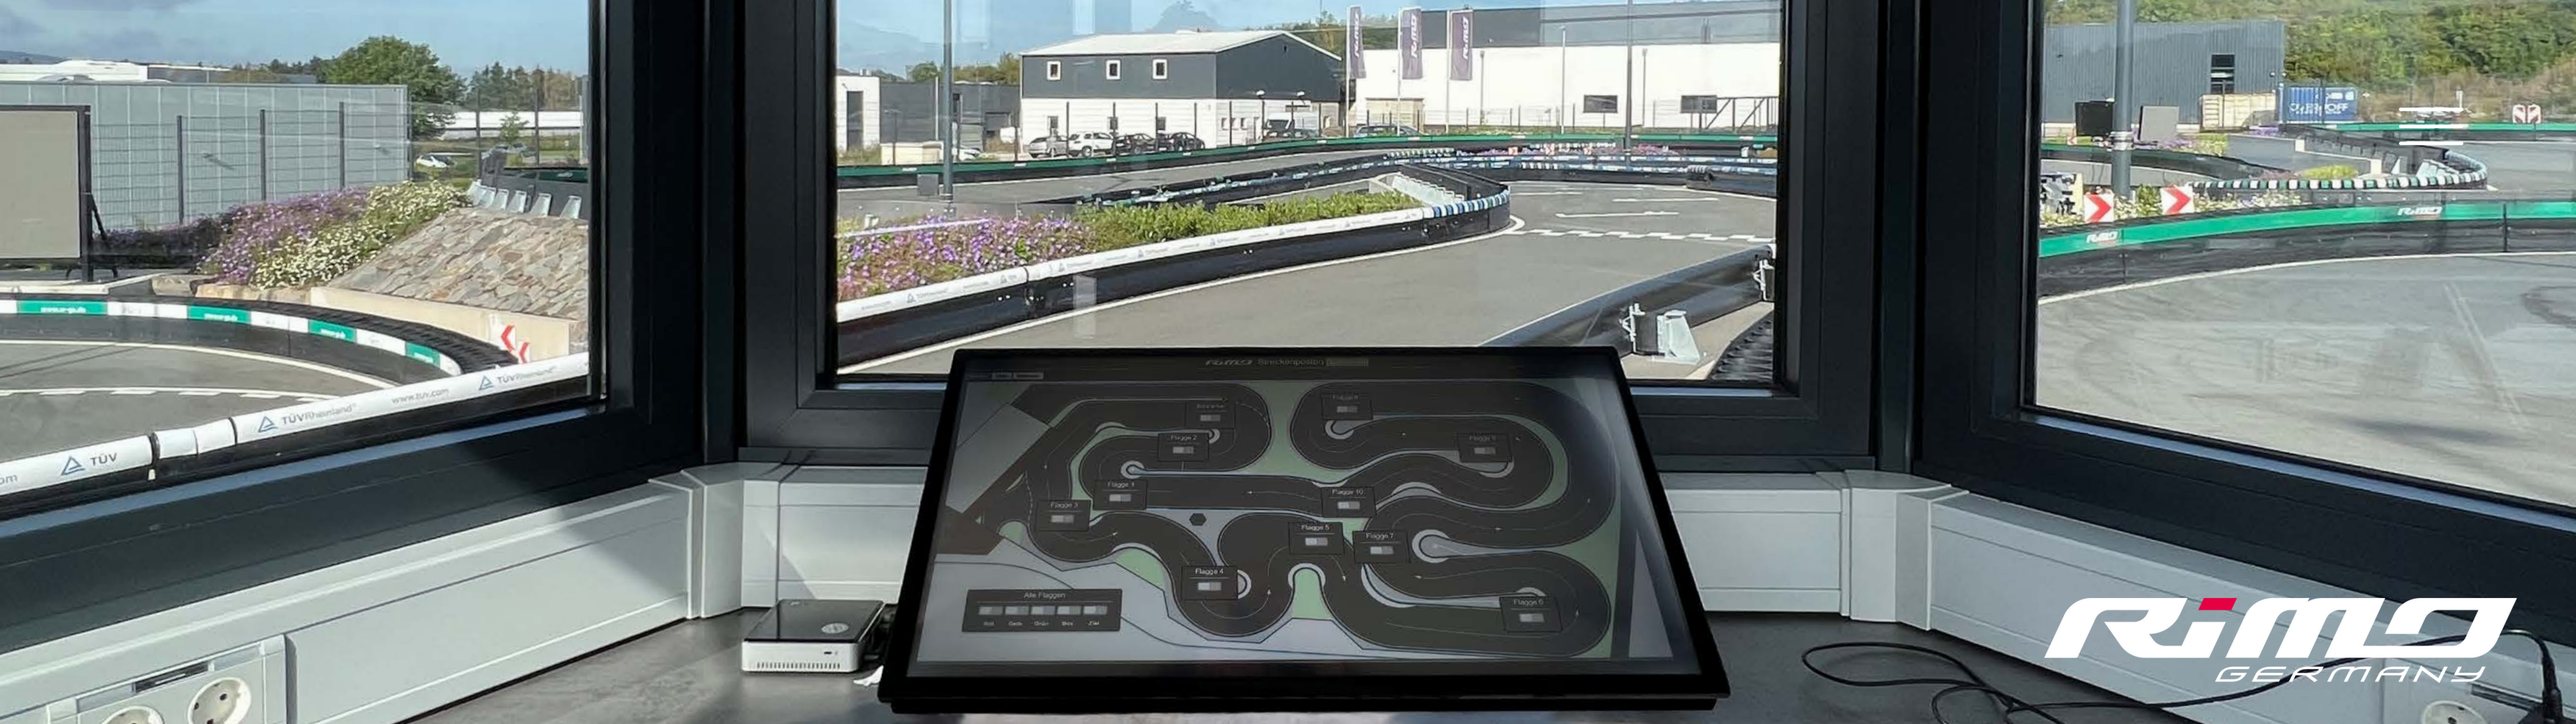

RiMO
GERMANY

FLAGS SYSTEM

Discover our new RiMO flag system.

WWW.RIMO-GERMANY.COM

LED-PANEL

The LED panel size is 384mm x 384mm.
They are equipped with 4096 individually controllable RGP LEDs.
The screens are outdoor usable and robust due to a high quality stainless steel housing.
They are controlled by a radio signal (2.4 GHz), which does not require any cabling.
Only normal mains power is required.

384mm x 384mm

THE ENTIRE SYSTEM

Display

Clear digital track view with freely positionable flag icons. Standard possible flag colors: red, yellow, green, blue, finish flag. On request all other colors and patterns are possible. Each flag can be switched blue individually. This is programmed with adjustable time interval.

Control unit

Easy implementation due to independence from existing networks. Control via any WLAN and web browser capable end device possible.

CONTROL

TRACK CONTROL

Simple and direct operation is possible through our large clear touchpad. Through all components a fast and accurate transmission to the monitors is ensured. Operation via the individual route layout or via the list possible. No internet connection is necessary.