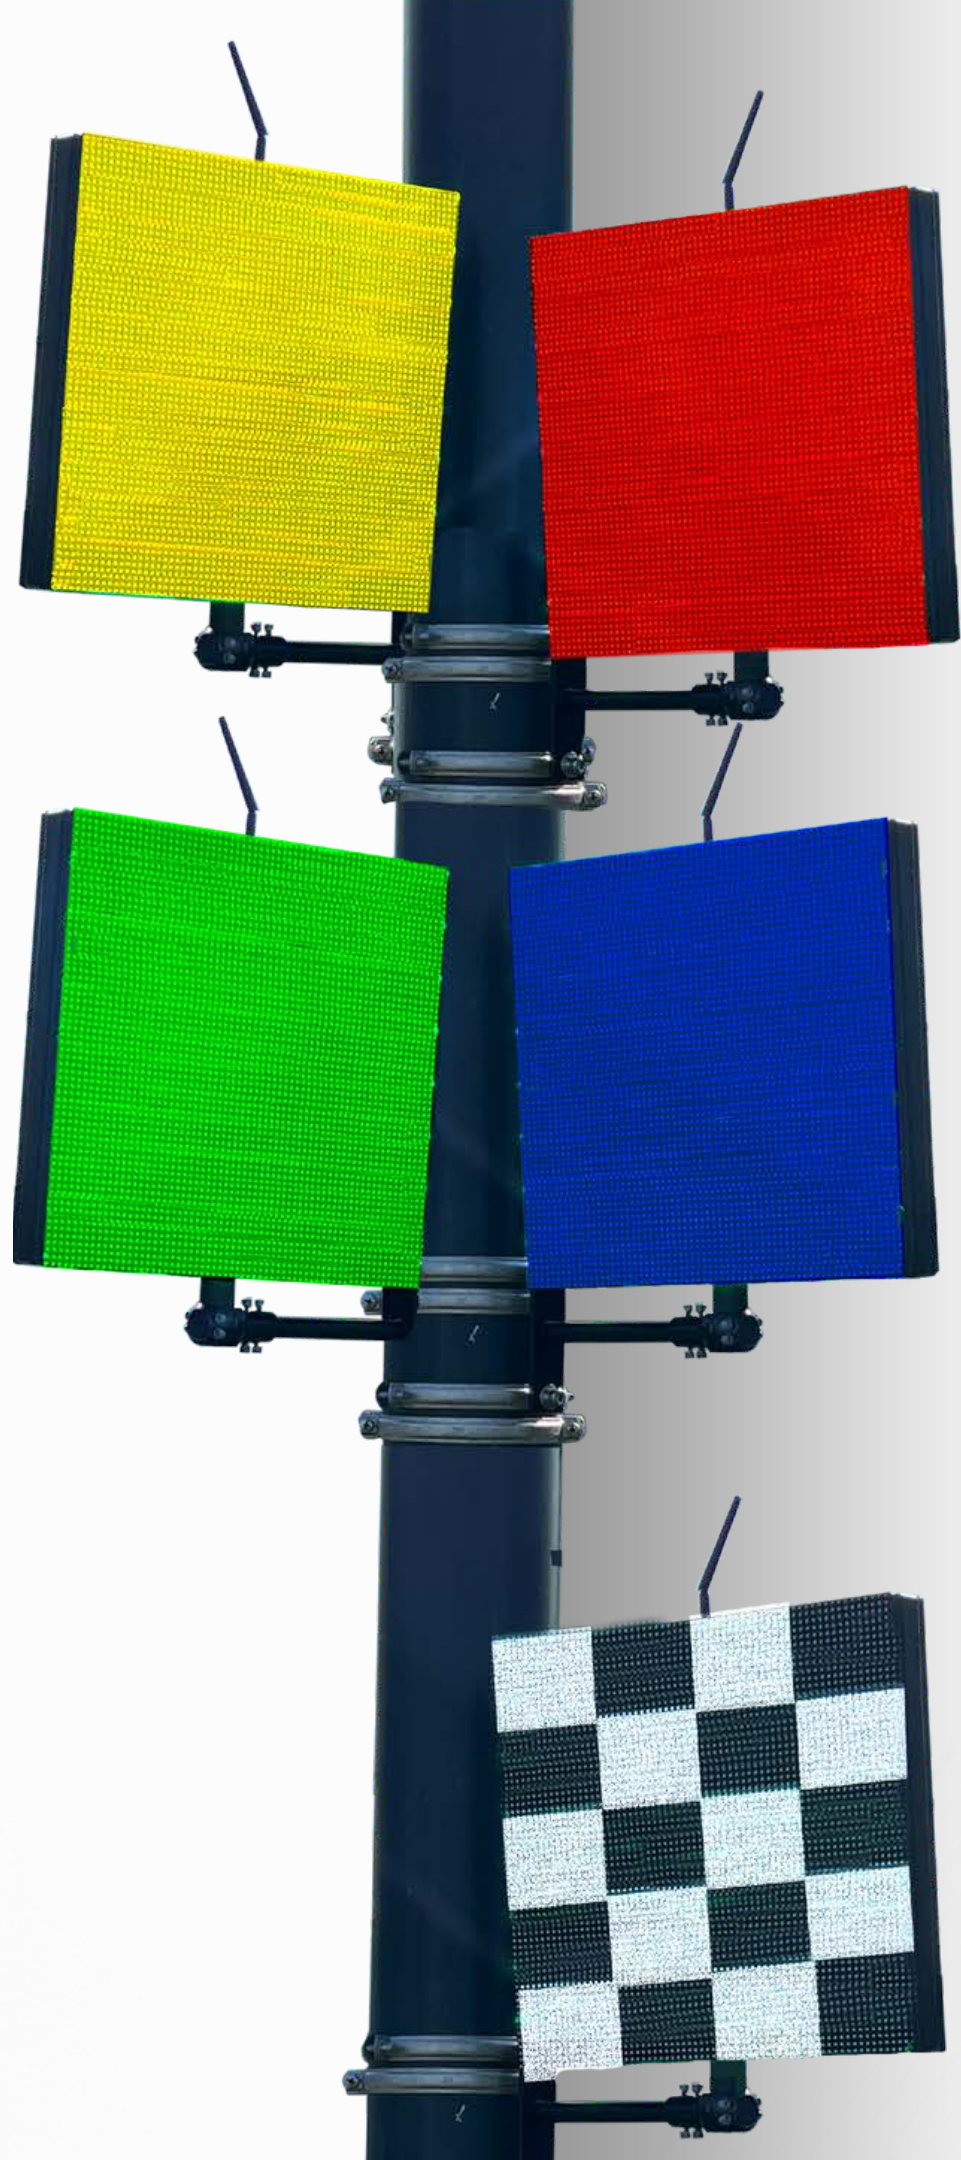

RiMO
GERMANY

FLAGS SYSTEM

Discover our new RiMO flag system.

WWW.RIMO-GERMANY.COM

LED-PANEL

The LED panel size is 384mm x 384mm.
They are equipped with 4096 individually controllable RGP LEDs.
The screens are outdoor usable and robust due to a high quality stainless steel housing.
They are controlled by a radio signal (2.4 GHz), which does not require any cabling.
Only normal mains power is required.

384mm x 384mm

THE ENTIRE SYSTEM

Display

Clear digital track view with freely positionable flag icons. Standard possible flag colors: red, yellow, green, blue, finish flag. On request all other colors and patterns are possible. Each flag can be switched blue individually. This is programmed with adjustable time interval.

Control unit

Easy implementation due to independence from existing networks. Control via any WLAN and web browser capable end device possible.

CONTROL

TRACK CONTROL

Simple and direct operation is possible through our large clear touchpad. Through all components a fast and accurate transmission to the monitors is ensured. Operation via the individual route layout or via the list possible. No internet connection is necessary.

Alle Flaggen

<input type="checkbox"/>	<input type="checkbox"/>	<input type="checkbox"/>	<input type="checkbox"/>
Rot	Gelb	Grün	Ziel

MOUNTING

As mounting options, we provide you with a choice of sturdy wall mounts and floor stands. Flexibly adaptable for any track concept.