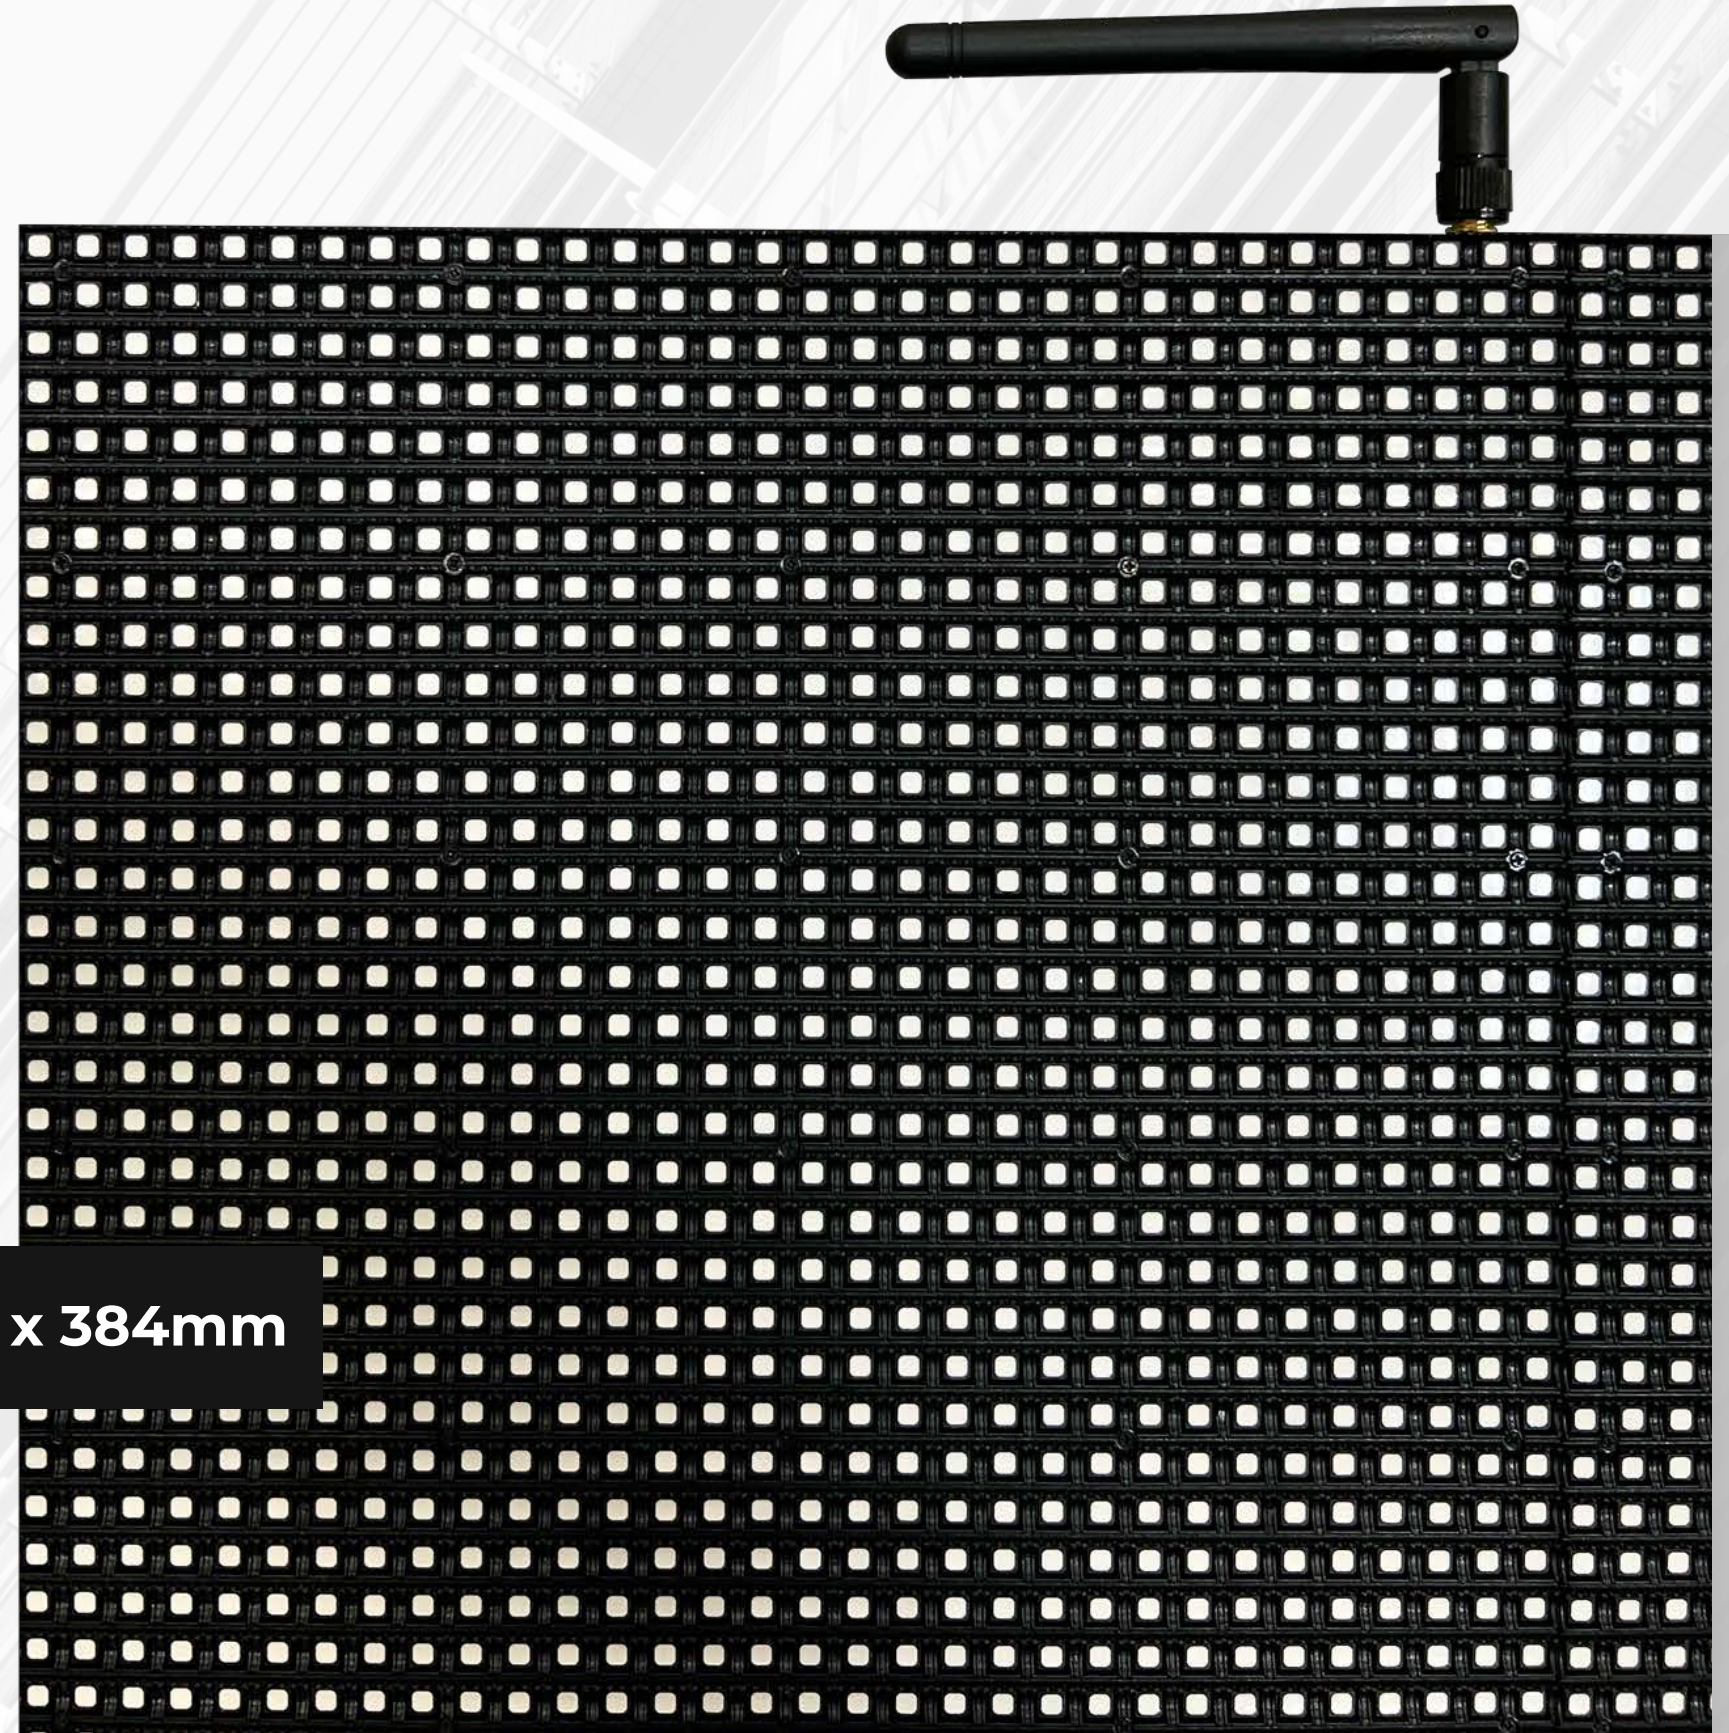

RiMO
GERMANY

FLAGS SYSTEM

Discover our new RiMO flag system.

WWW.RIMO-GERMANY.COM

LED-PANEL

The LED panel size is 384mm x 384mm.
They are equipped with 4096 individually controllable RGP LEDs.
The screens are outdoor usable and robust due to a high quality stainless steel housing.
They are controlled by a radio signal (2.4 GHz), which does not require any cabling.
Only normal mains power is required.

384mm x 384mm

THE ENTIRE SYSTEM

Display

Clear digital track view with freely positionable flag icons. Standard possible flag colors: red, yellow, green, blue, finish flag. On request all other colors and patterns are possible. Each flag can be switched blue individually. This is programmed with adjustable time interval.

Control unit

Easy implementation due to independence from existing networks. Control via any WLAN and web browser capable end device possible.

CONTROL

TRACK CONTROL

Simple and direct operation is possible through our large clear touchpad. Through all components a fast and accurate transmission to the monitors is ensured. Operation via the individual route layout or via the list possible. No internet connection is necessary.

Alle Flaggen

<input type="checkbox"/>	<input type="checkbox"/>	<input type="checkbox"/>	<input type="checkbox"/>
Rot	Gelb	Grün	Ziel

MOUNTING

As mounting options, we provide you with a choice of sturdy wall mounts and floor stands. Flexibly adaptable for any track concept.