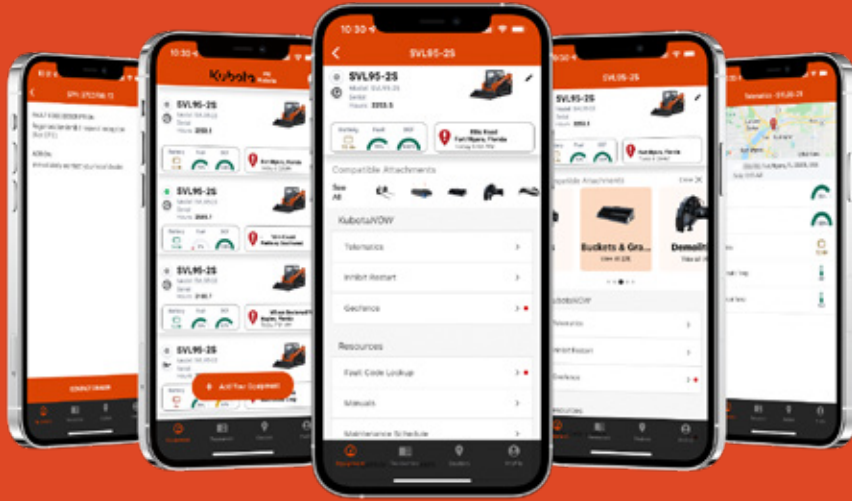

myKubota – KEY FEATURES

YOUR EQUIPMENT

Select and save your Kubota to easily access resources like manuals, service intervals or guides.

OPERATOR MANUALS

Review your equipment's operator manuals right from your phone.

MAINTENANCE GUIDES

Access step-by-step instructions for basic maintenance on select equipment.

LOCATE DEALERS

Find your closest dealer and save them as a favourite.

KUBOTANOW TELEMATICS

Monitor your equipment, create geofences and keep an eye on your Kubota equipment health and location right from your mobile device.

AVAILABLE ON iOS & ANDROID

View and access equipment information and alerts remotely through your iOS or Android device via the myKubota app.

COMPATIBLE ATTACHMENTS

Find Kubota performance matched attachments to go along with your power unit.