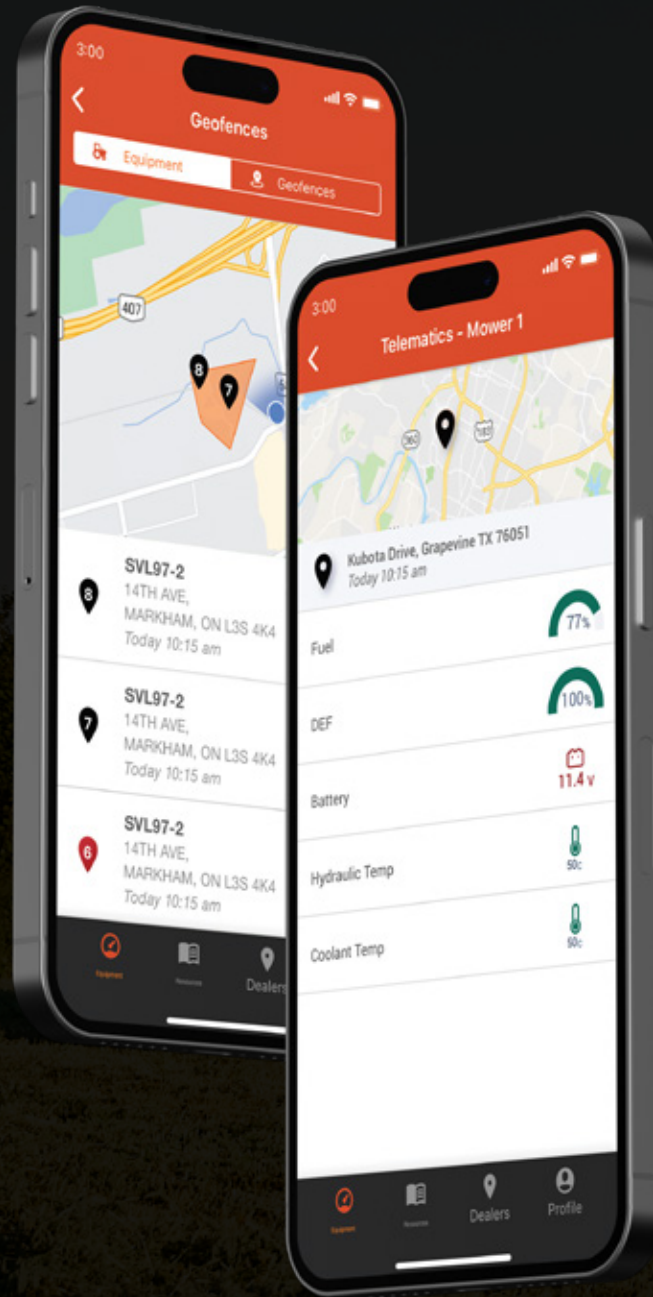

MAINTENANCE GUIDES

Access step-by-step instructions for basic maintenance on select equipment.

LOCATE DEALERS

Find your closest dealer and save them as a favourite.

KUBOTANOW TELEMATICS

Monitor your equipment, create geofences and keep an eye on your Kubota equipment health and location right from your mobile device.

AVAILABLE ON iOS & ANDROID

View and access equipment information and alerts remotely through your iOS or Android device via the myKubota app.

COMPATIBLE ATTACHMENTS

Find Kubota performance matched attachments to go along with your power unit.

DOWNLOAD THE **myKubota** APP

Specifications, images, colours and accessories contained in this brochure are based on information believed to be correct at the time this publication was approved for printing. Although descriptions, specifications, images, colours and accessories are believed to be correct, accuracy cannot be guaranteed. Errors and omissions excepted. Please contact your Kubota dealer for complete warranty and safety information or visit [Kubota.ca](https://www.kubota.ca) for more details.

PART # TEL-24-EN

myKubota APP KUBOTANOW TELEMATICS

THE myKubota APP IS A COMPANION FOR KUBOTA EQUIPMENT OWNERS THAT GIVES YOU THE ABILITY TO PROACTIVELY MAINTAIN AND CARE FOR YOUR EQUIPMENT

KUBOTA NOW TELEMATICS LETS KUBOTA OWNERS EASILY MONITOR AND TRACK EQUIPMENT – ALL THROUGH THE myKubota APP