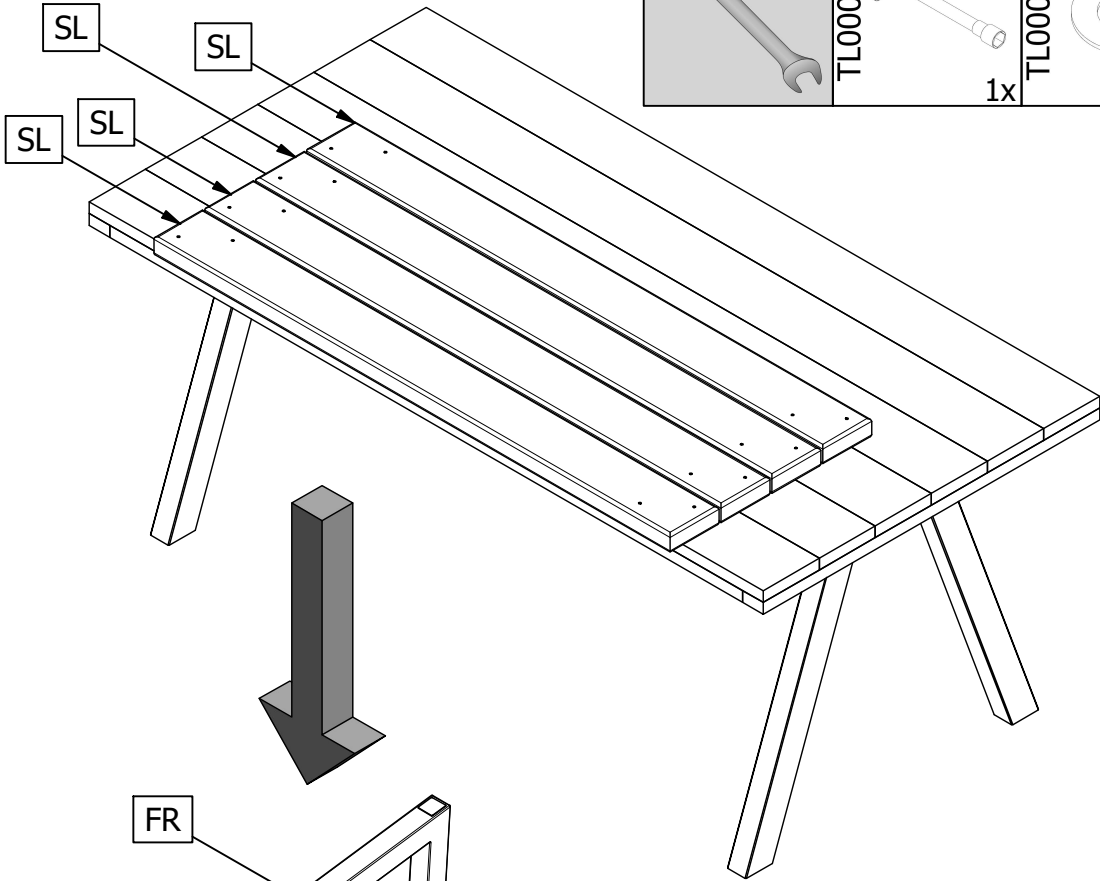

BANCO OUTDOOR BANK

BANCO OUTDOOR SOFA

MADE BY
wood

28	M8x40mm	TL000150	
1		TL000207	
28		TL000307	

1

	TL000207		TL000307		TL000150	
		1x		16x		16x

	TL000207		TL000307		TL000150	
		1x		12x		12x

SOCIAL MEDIA