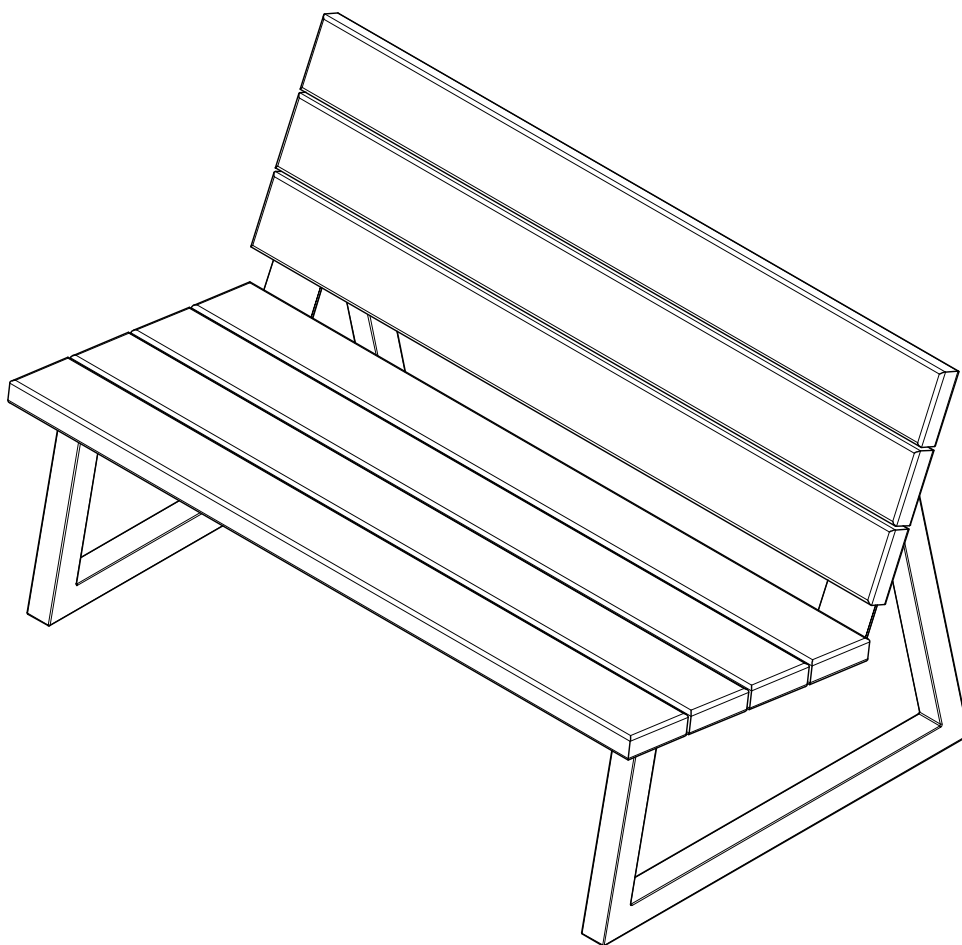

BANCO OUTDOOR BANK

BANCO OUTDOOR SOFA

MADE BY
wood

28	M8x40mm	TL000150	
1		TL000207	
28		TL000307	

1

	TL000207		TL000307		TL000150	
		1x		16x		16x

	TL000207		TL000307		TL000150	
		1x		12x		12x

SOCIAL MEDIA