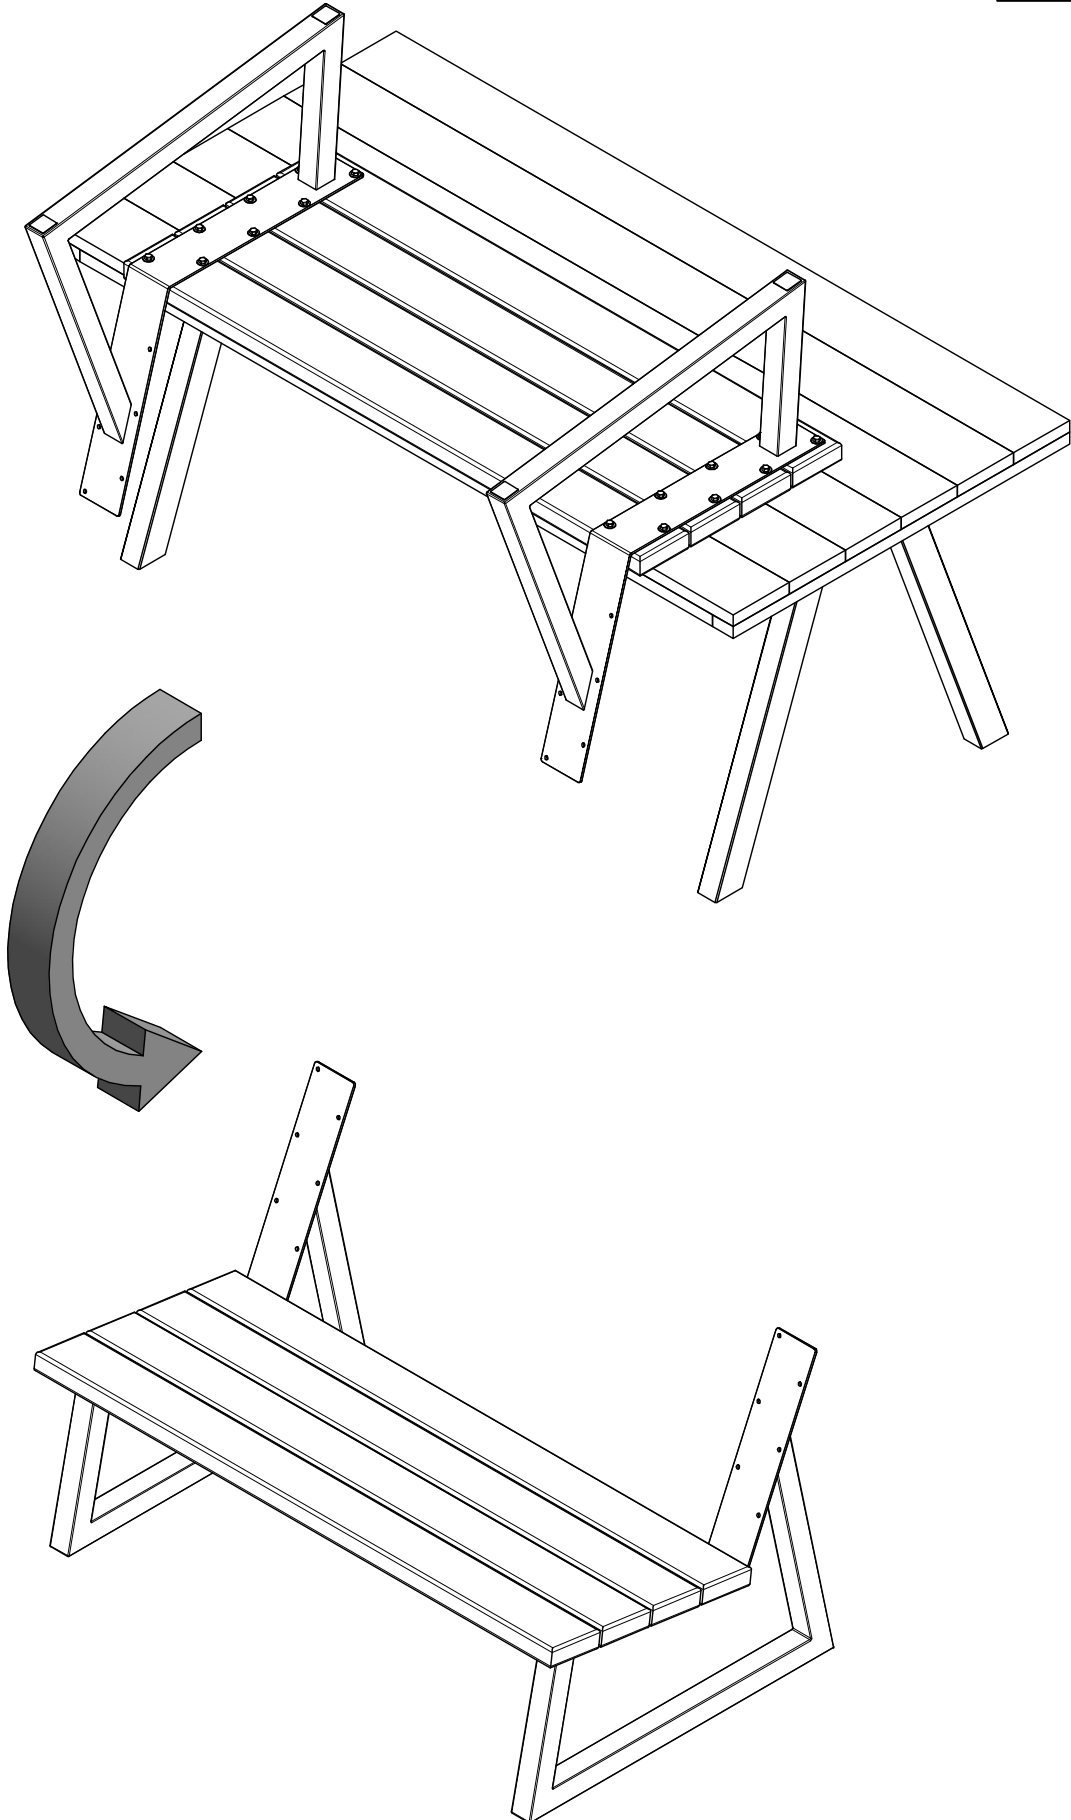

BANCO OUTDOOR BANK

BANCO OUTDOOR SOFA

MADE BY
wood

28	M8x40mm	TL000150	
1		TL000207	
28		TL000307	

1

	TL000207		TL000307		TL000150	
		1x		16x		16x

	TL000207		TL000307		TL000150	
		1x		12x		12x

SOCIAL MEDIA