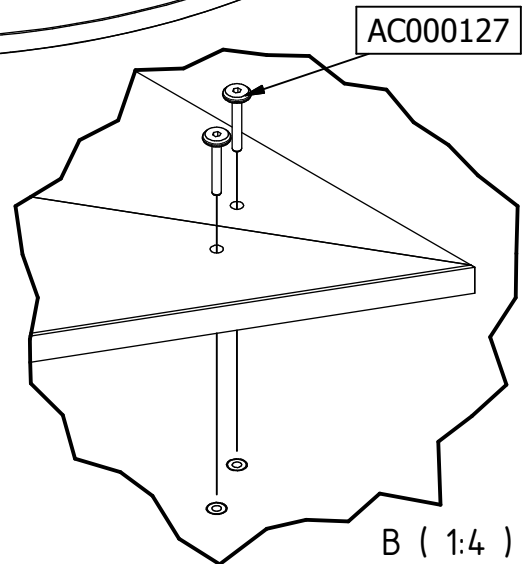

3

	AC000216		1x	AC000127		12x