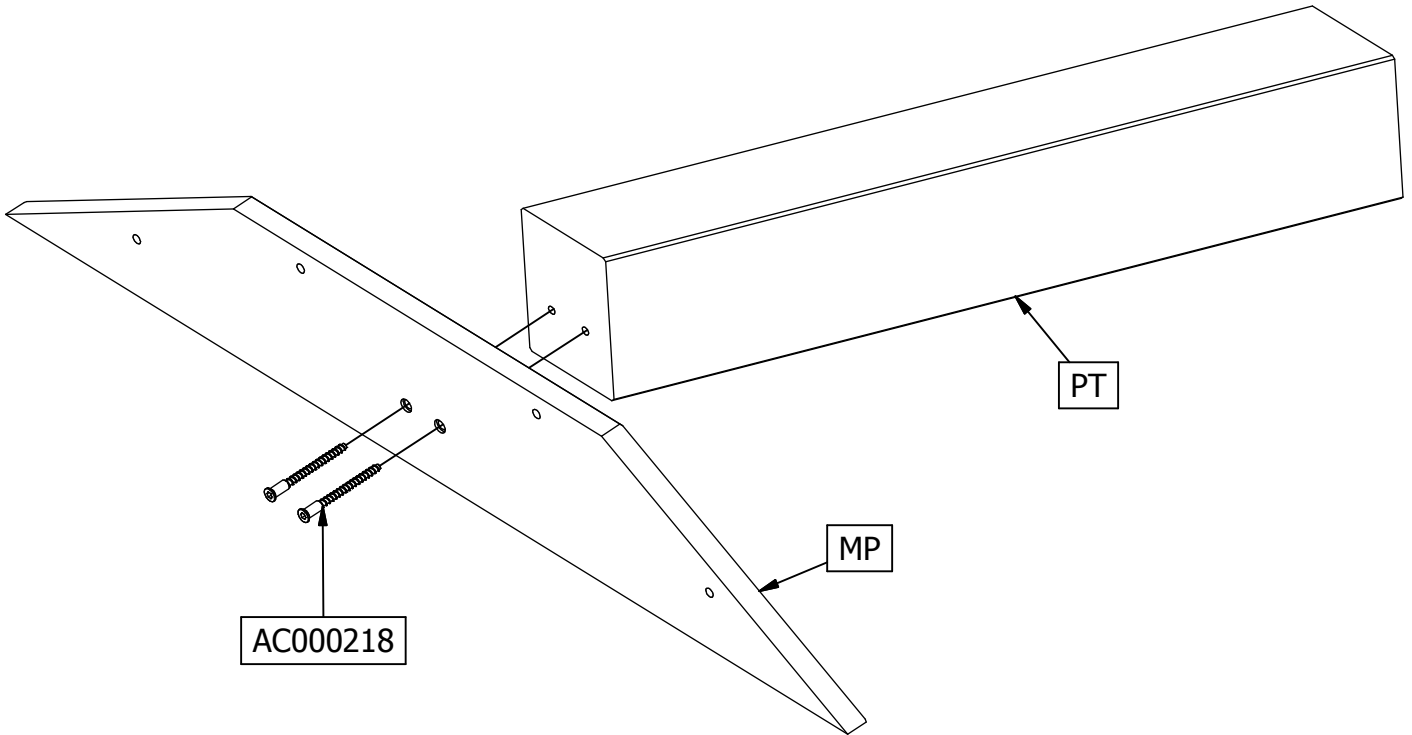

RHONDA EETTAFEL Ø129

EËTISH - TABLE A MANGER - DINING TABLE

wood MADE BY

12	M6x35mm	AC000127	
12	M6x13mm	AC000132	
6	7x70mm	AC000218	
1	SW 4	AC000216	

1

A (1 : 2)

2

	AC000216		1x	AC000218		2x
--	----------	---	----	----------	---	----