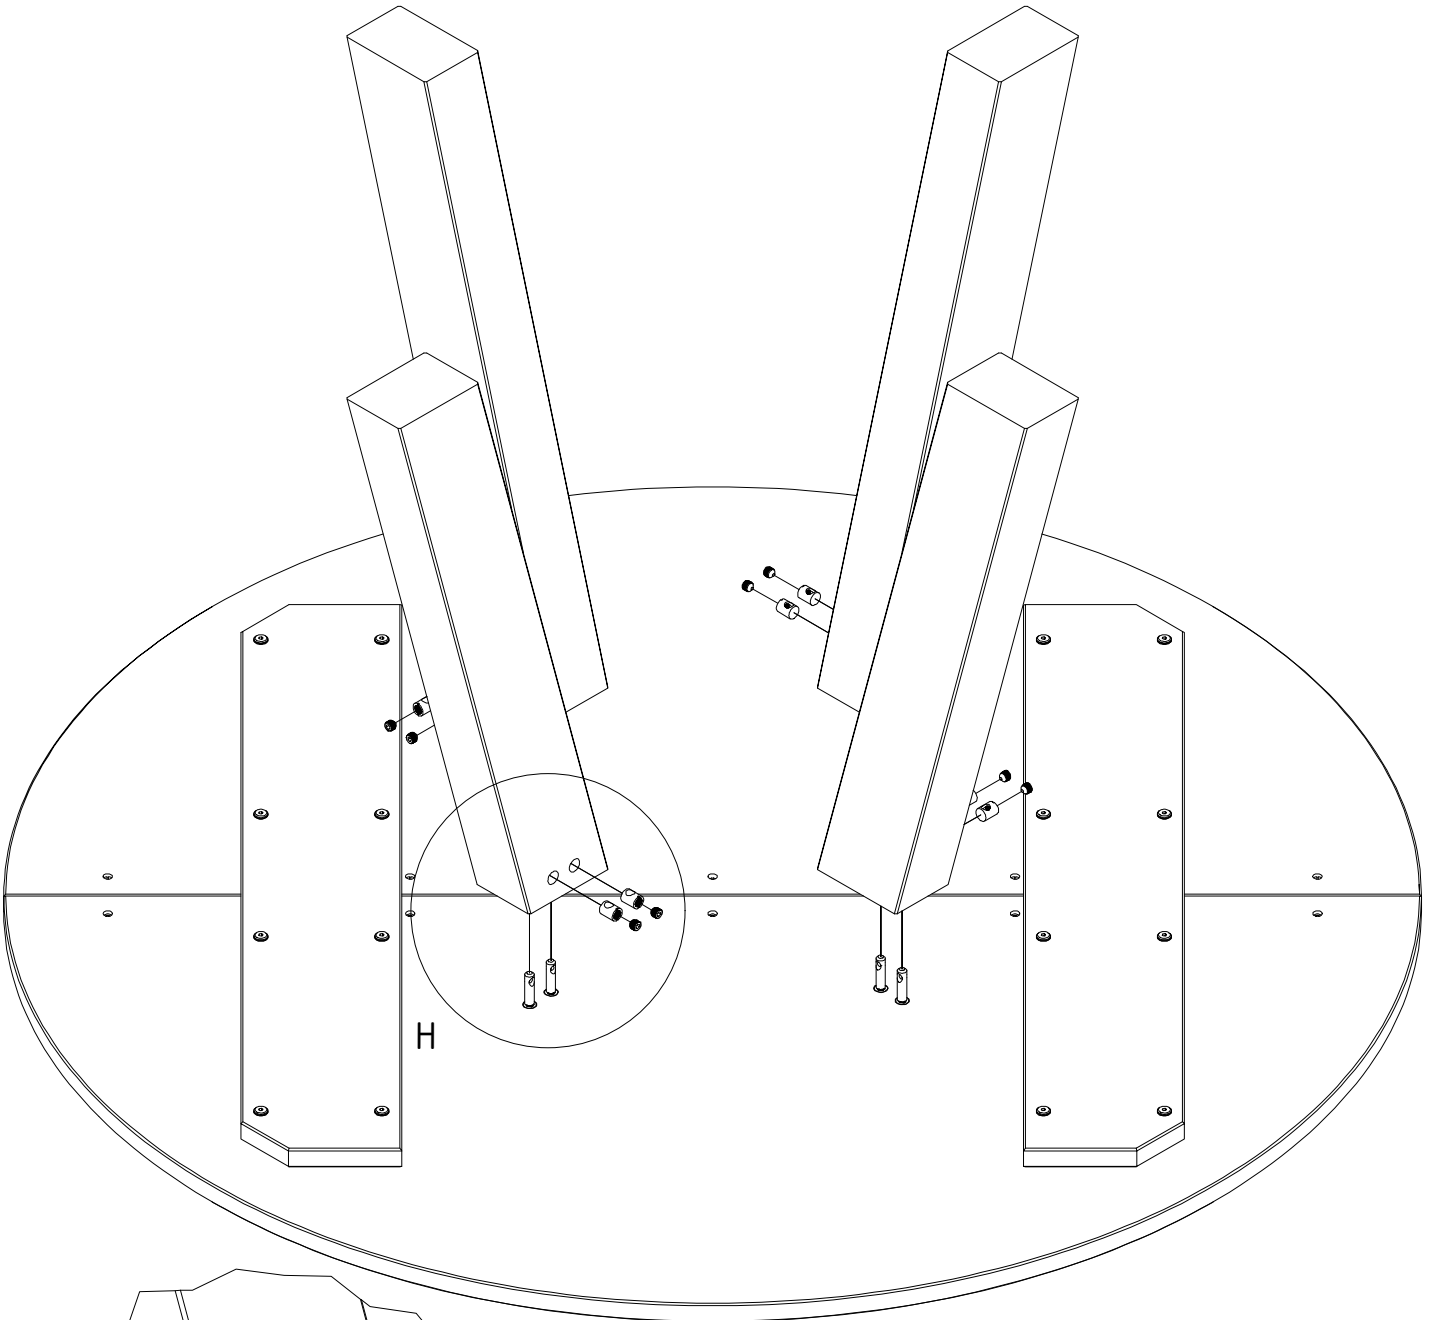

AC000282		1x	AC000176		8x	AC000175		8x