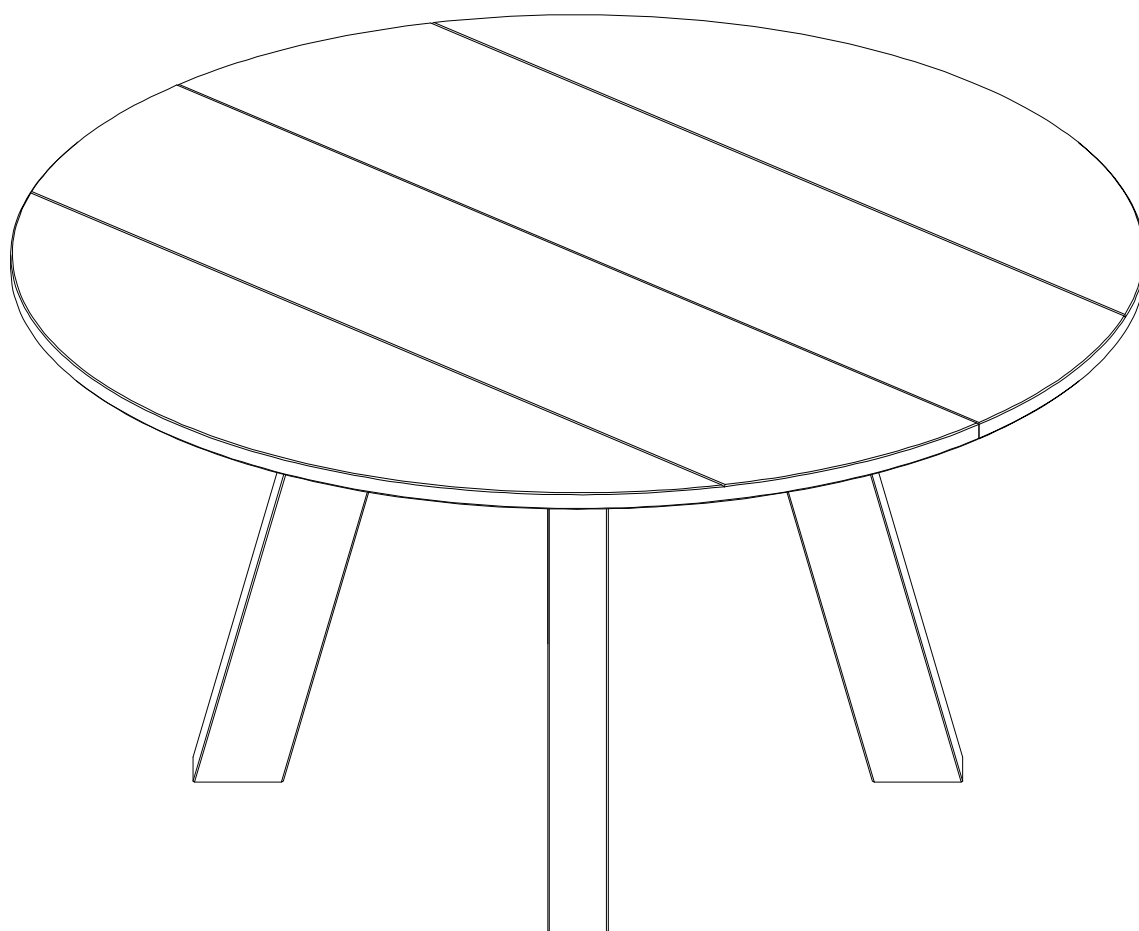

# RHONDA XL EETTAFEL Ø150CM

EETISH - TABLE - DINING TABLE

**wood** MADE BY

5	M6x10x12.9mm	AC000107 	1	SW 3	AC000215 
16	M6x13mm	AC000132 	1	SW 4	AC000216 
16	M6x40mm	AC000144 	1	SW 5	AC000282 
5	Ø10x12.5mm	AC000165 			
5	M6x8mm	AC000166 			
5	M6x67,5mm	AC000167 			
8	M8x37mm	AC000174 			
8	Ø15x19mm	AC000175 			
8	M10x10mm SW5	AC000176 			