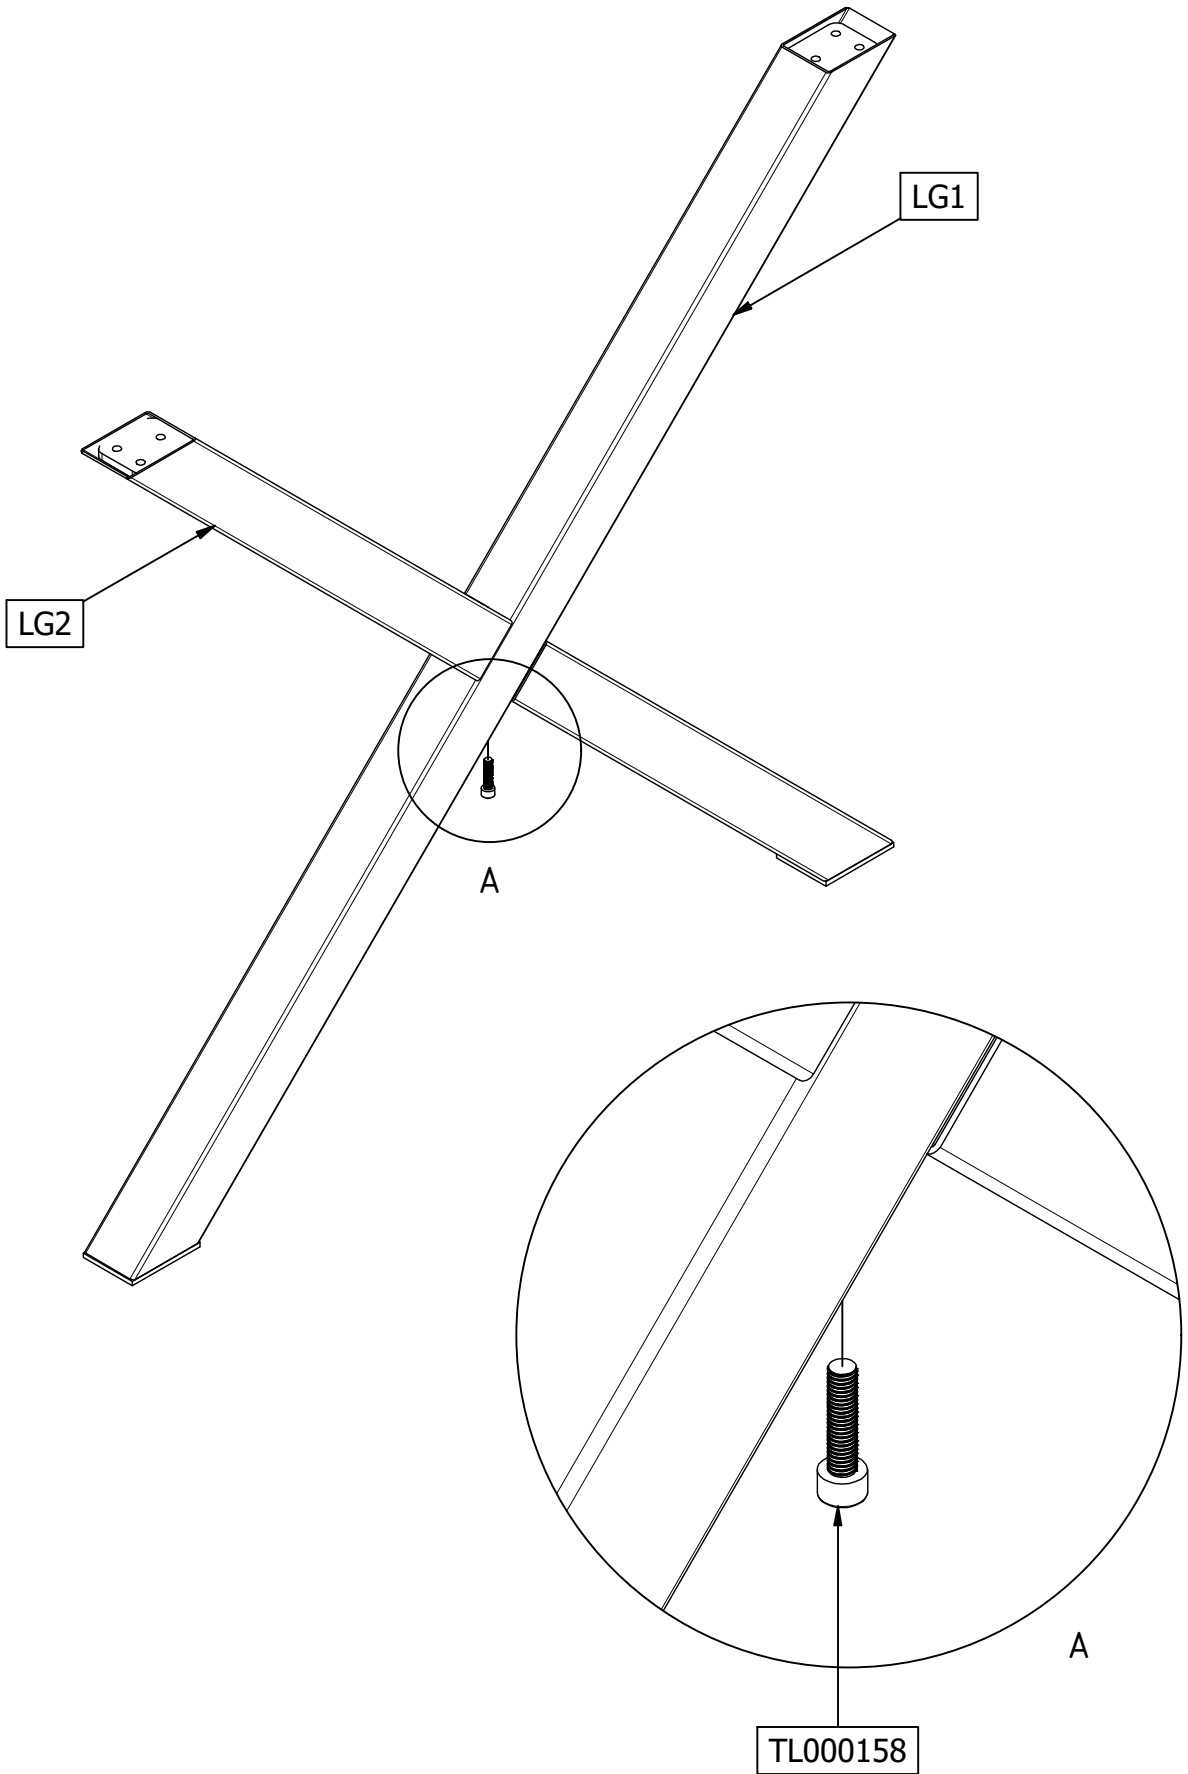

TABLO X-POOT

FUSSE - PIETEMENT - LEG

wood MADE BY

10	5x25mm	TL000126		1	M6x16	TL000158	
6	M8x20mm	TL000152		1	SW5	TL000201	

	TL000201		TL000158		TL000158
		1x		1x	

	TL000201		TL000152	
		1x		6x

4

5