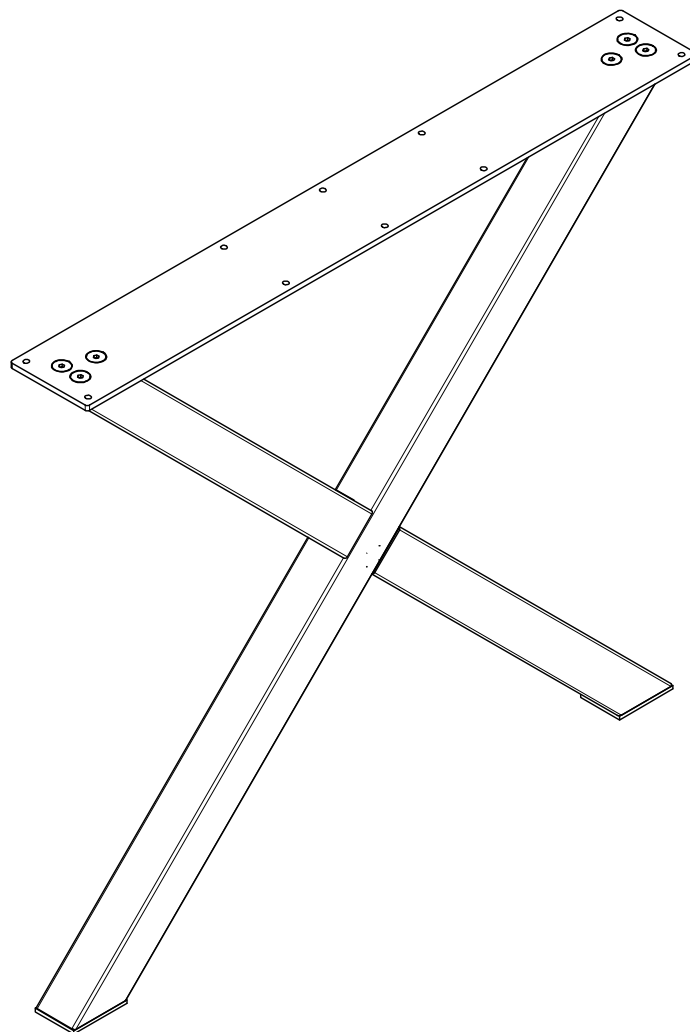

TABLO X-POOT

FUSSE - PIETEMENT - LEG

wood MADE BY

10	5x25mm	TL000126		1	M6x16	TL000158	
6	M8x20mm	TL000152		1	SW5	TL000201	

	TL000201		TL000158		TL000158
		1x		1x	

	TL000201		TL000152	
		1x		6x

4

5