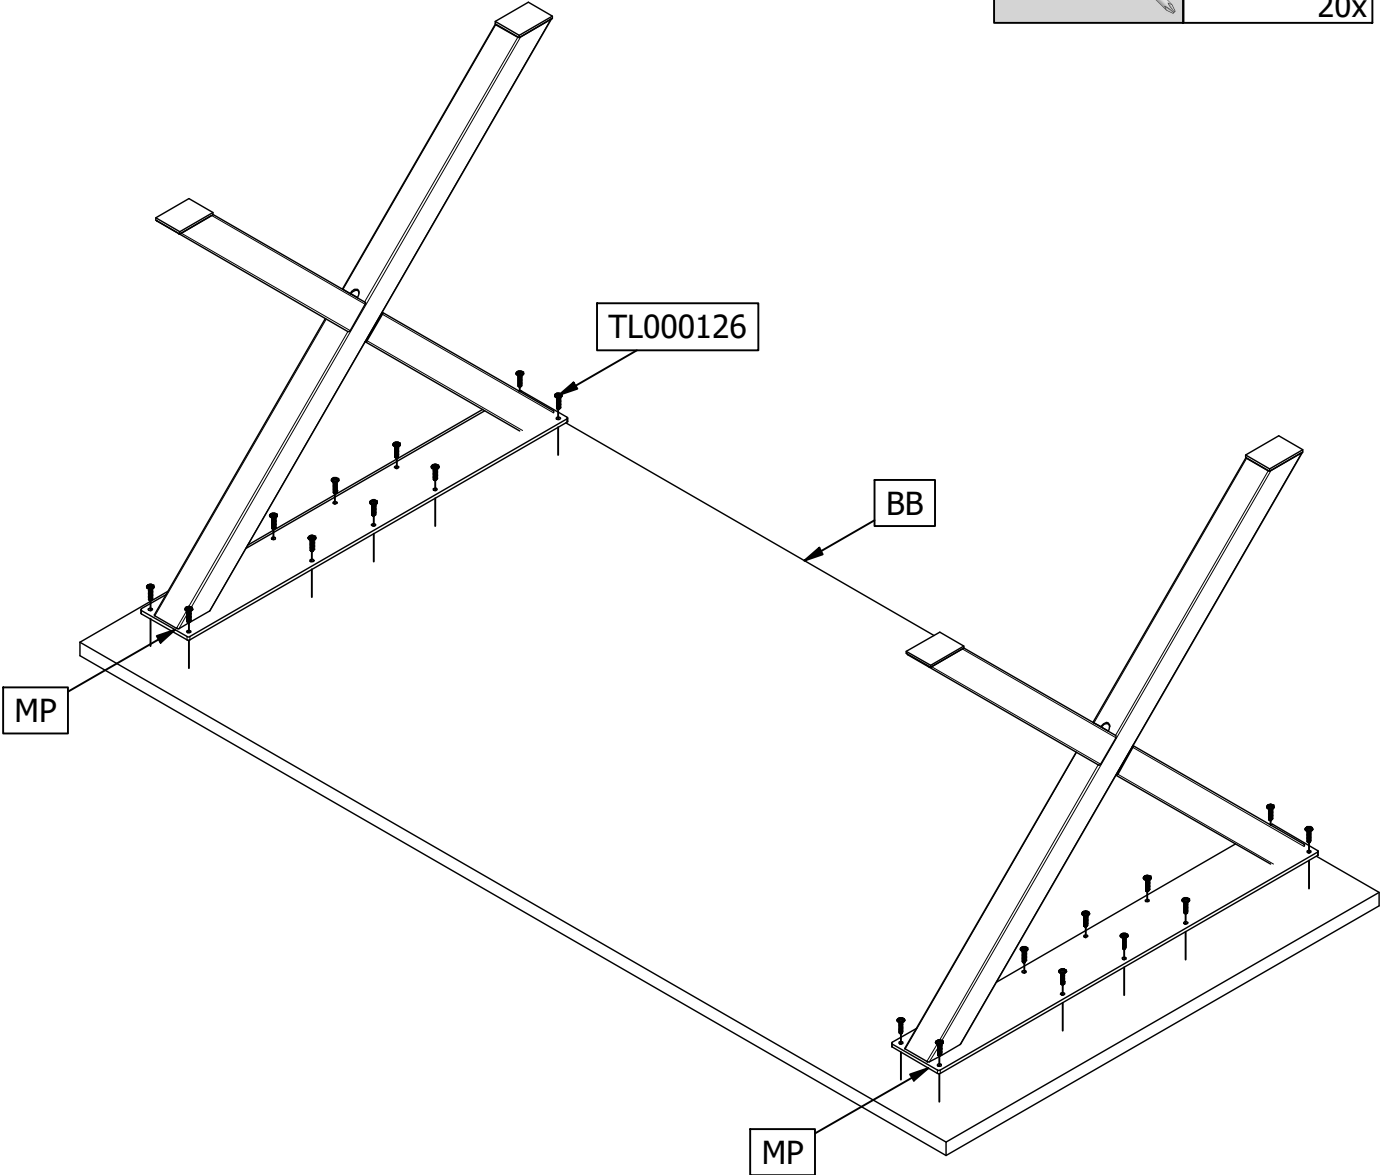

TABLO X-POOT

FUSSE - PIETEMENT - LEG

wood MADE BY

10	5x25mm	TL000126		1	M6x16	TL000158	
6	M8x20mm	TL000152		1	SW5	TL000201	

	TL000201		TL000158		TL000158
		1x		1x	

	TL000201		TL000152	
		1x		6x

4

5