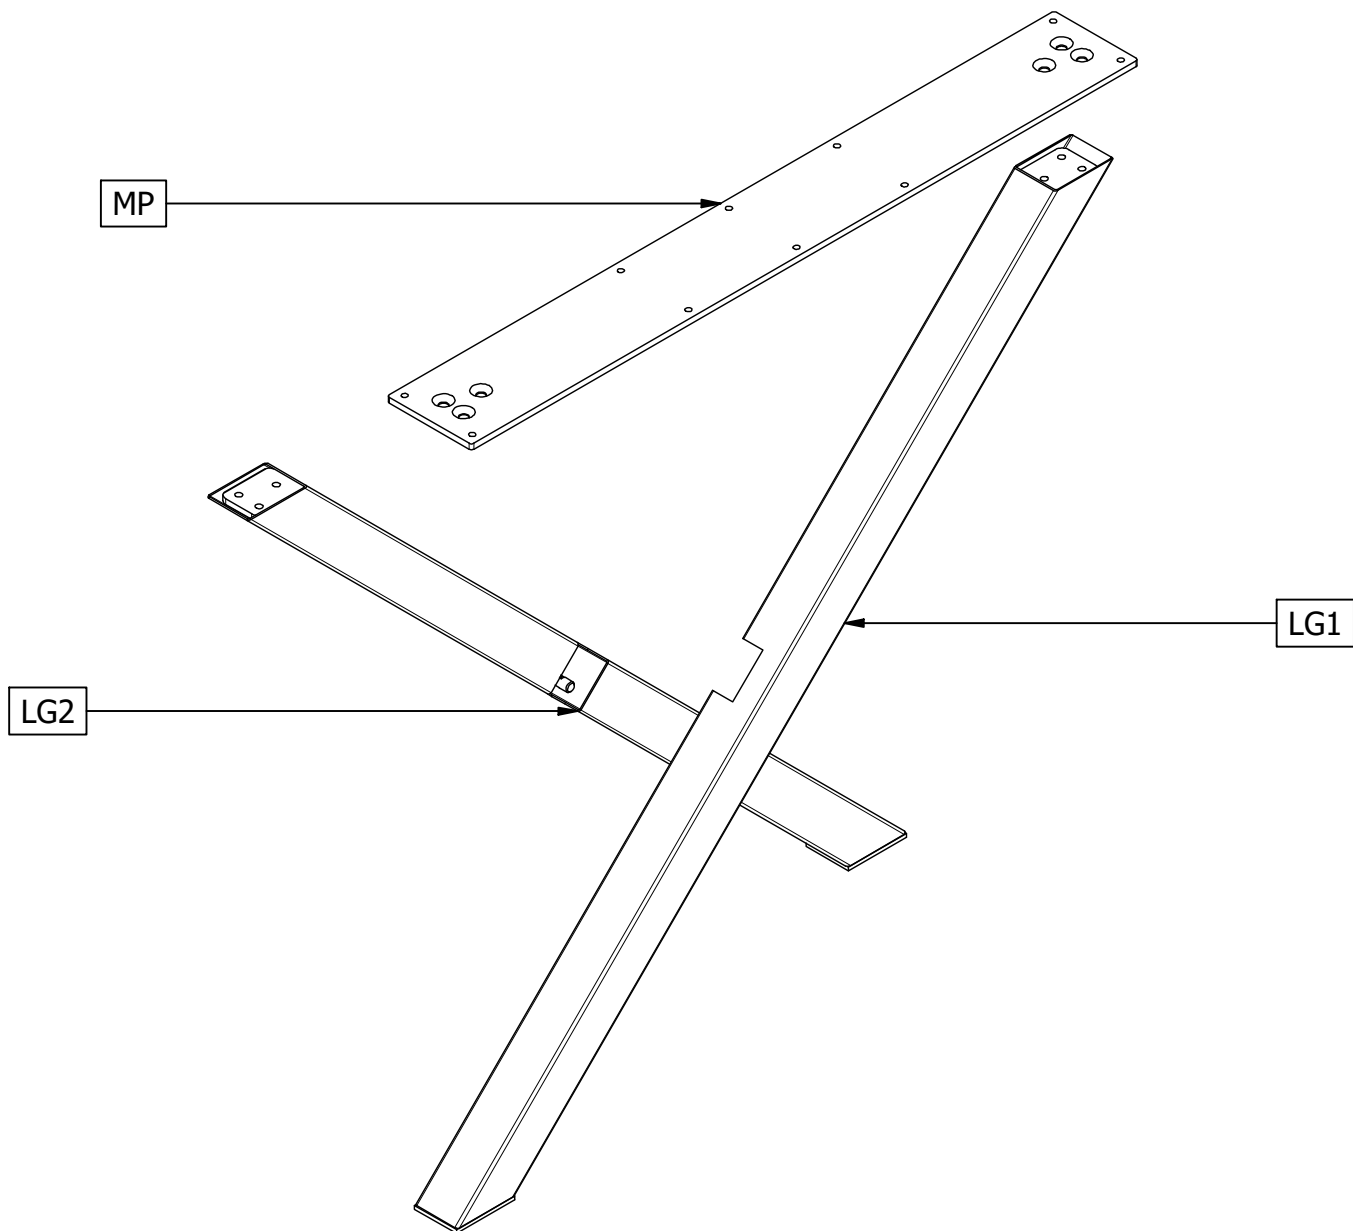

TABLO X-POOT

FUSSE - PIETEMENT - LEG

wood MADE BY

10	5x25mm	TL000126		1	M6x16	TL000158	
6	M8x20mm	TL000152		1	SW5	TL000201	

	TL000201		TL000158		TL000158
		1x		1x	

	TL000201		TL000152	
		1x		6x

4

5