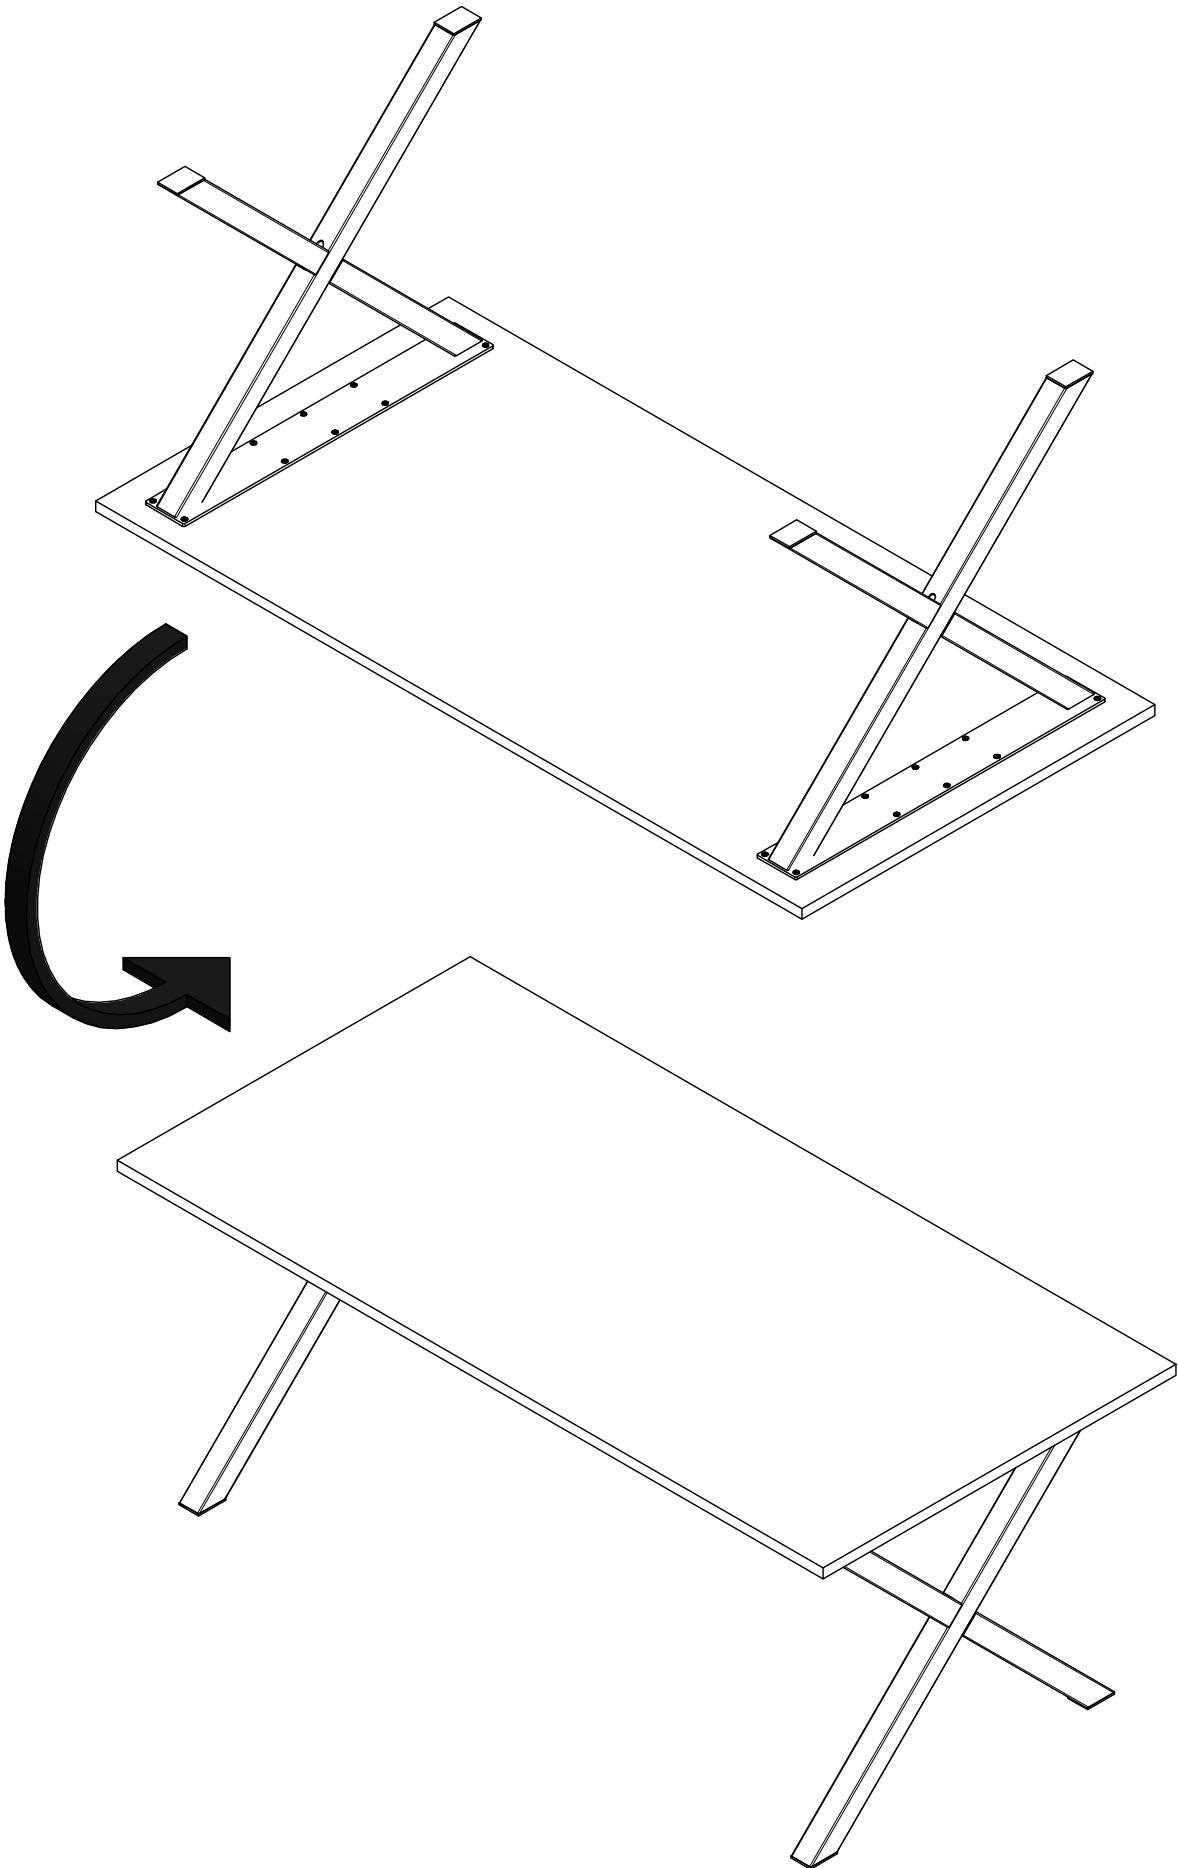

TABLO X-POOT

FUSSE - PIETEMENT - LEG

wood MADE BY

10	5x25mm	TL000126		1	M6x16	TL000158	
6	M8x20mm	TL000152		1	SW5	TL000201	

	TL000201		TL000158		TL000158
		1x		1x	

	TL000201		TL000152	
		1x		6x

4

5