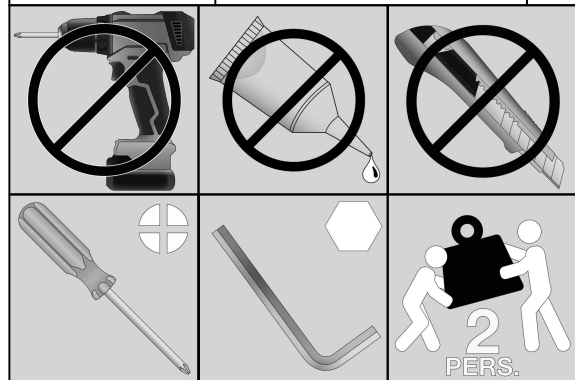

TABLO X-POOT

FUSSE - PIETEMENT - LEG

wood MADE BY

10	5x25mm	TL000126		1	M6x16	TL000158	
6	M8x20mm	TL000152		1	SW5	TL000201	

	TL000201		TL000158		TL000158
		1x		1x	

	TL000201		TL000152	
		1x		6x

4

5