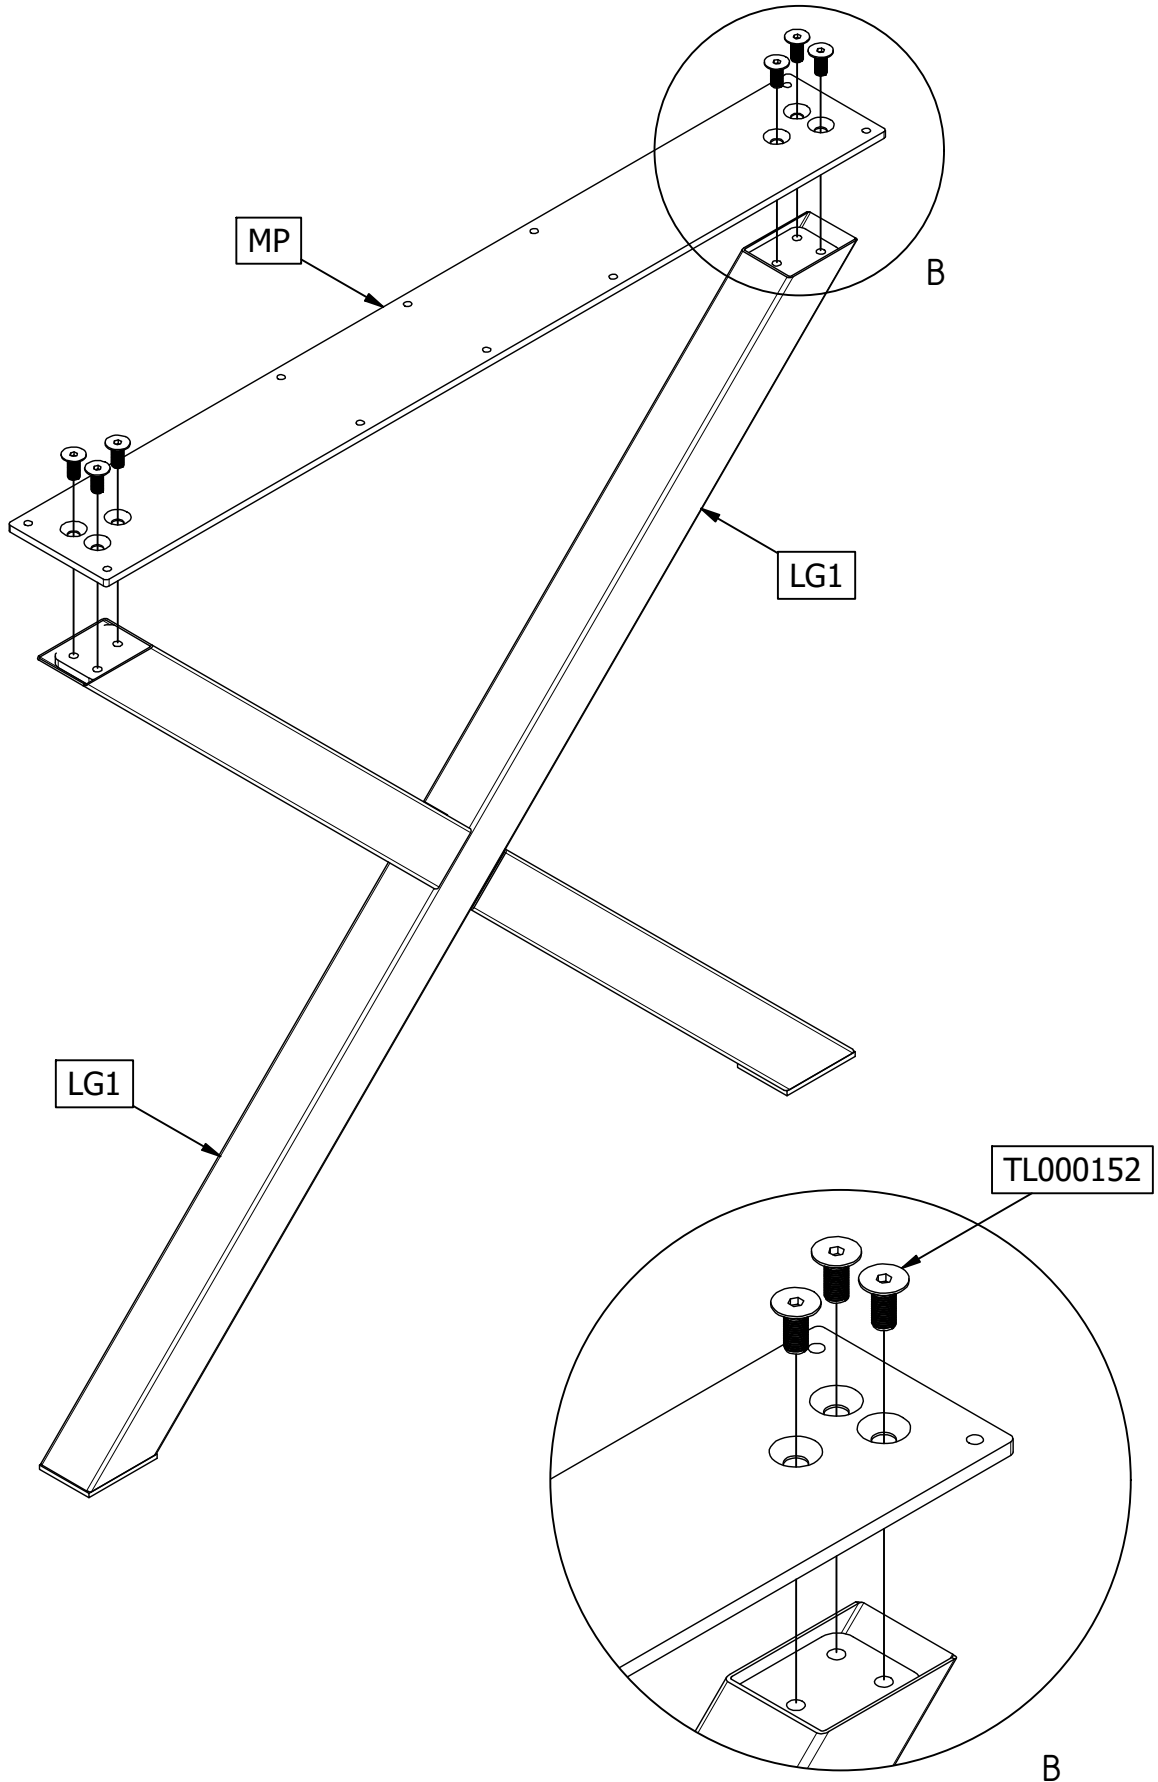

TABLO X-POOT

FUSSE - PIETEMENT - LEG

wood MADE BY

10	5x25mm	TL000126		1	M6x16	TL000158	
6	M8x20mm	TL000152		1	SW5	TL000201	

	TL000201		TL000158		TL000158
		1x		1x	

	TL000201		TL000152	
		1x		6x

4

5