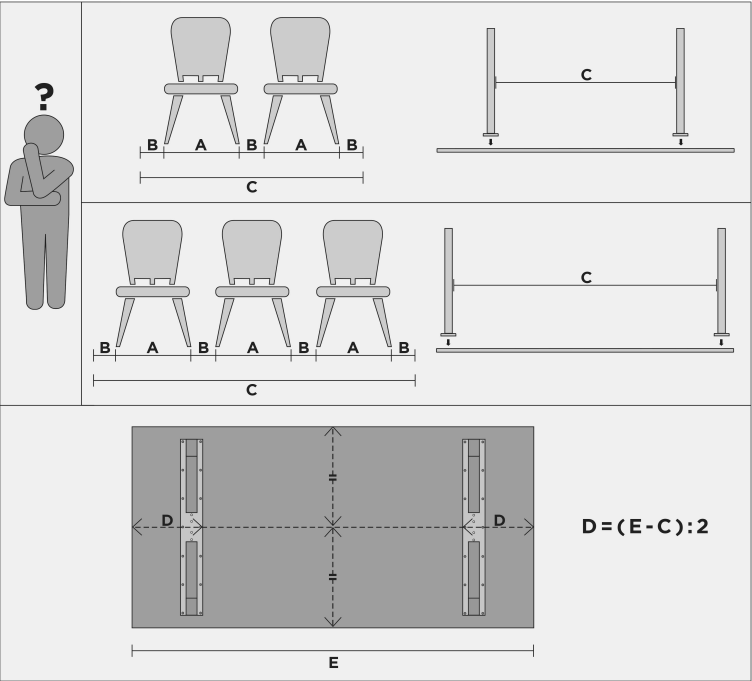

TABLO X-POOT

FUSSE - PIETEMENT - LEG

wood MADE BY

10	5x25mm	TL000126		1	M6x16	TL000158	
6	M8x20mm	TL000152		1	SW5	TL000201	

	TL000201		TL000158		TL000158
		1x		1x	

	TL000201		TL000152	
		1x		6x

4

5