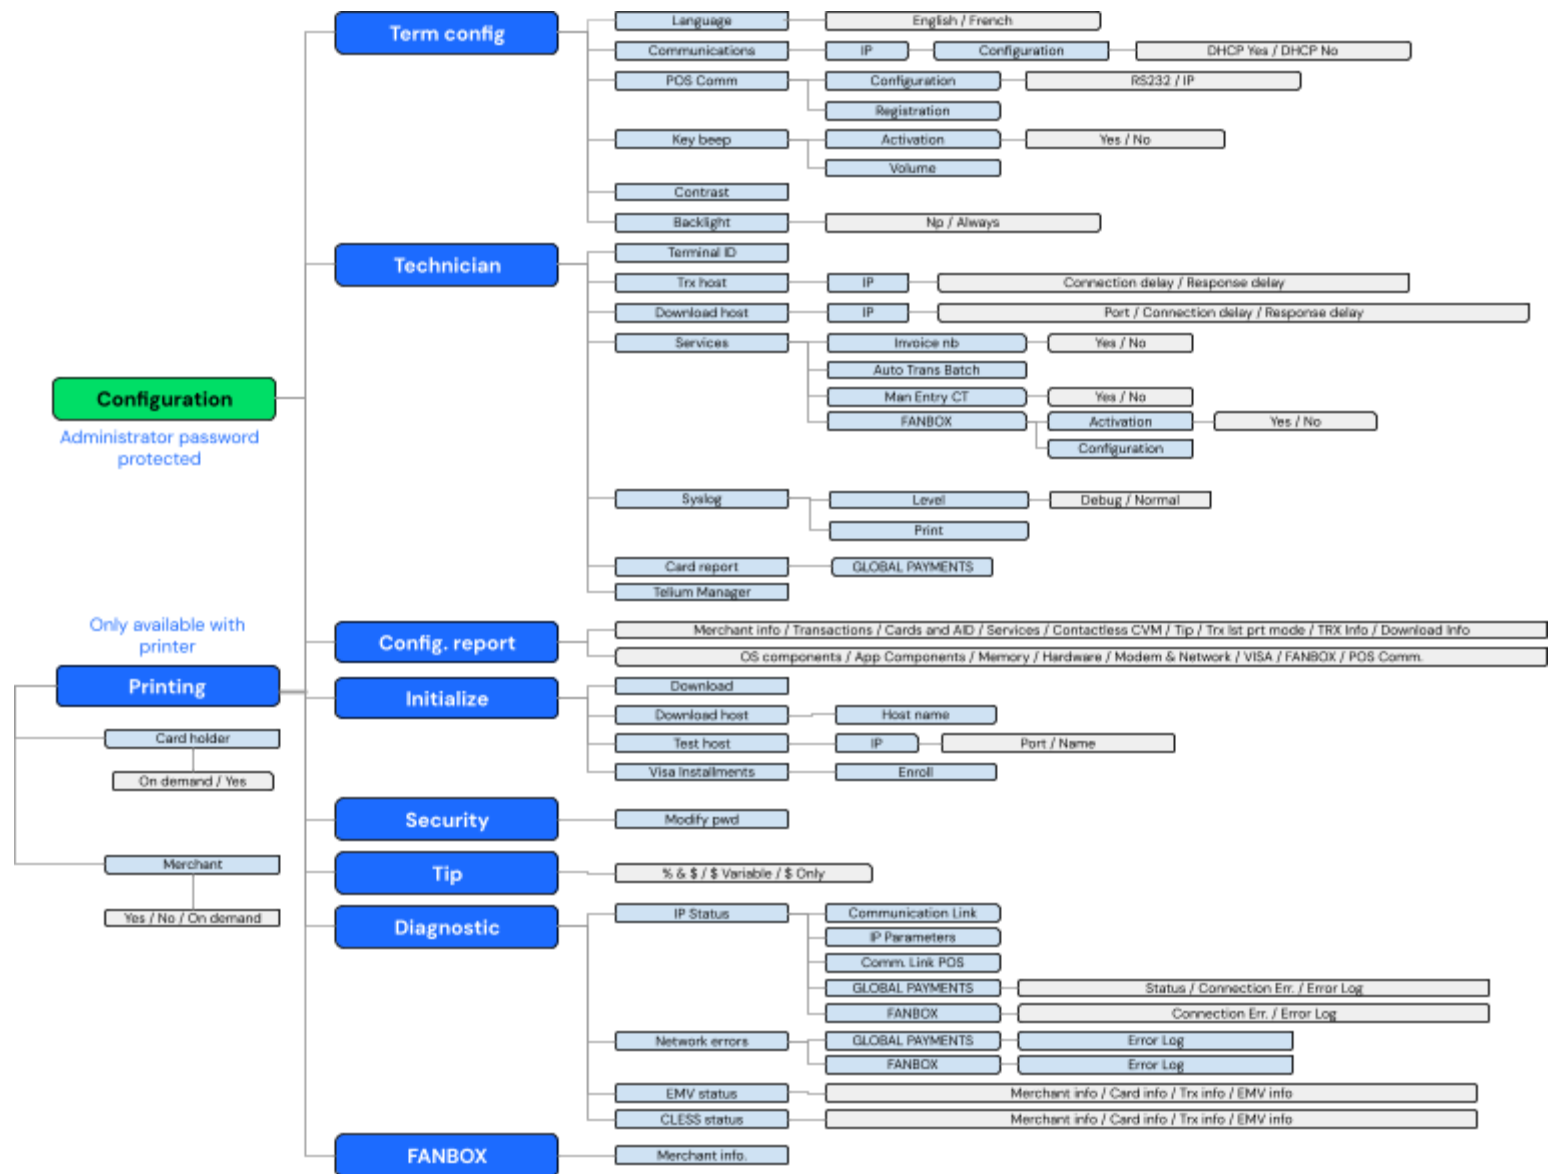

Global Payments FLEX POS semi-integrated

Terminal menu

Thank you for choosing the Global Payments FLEX POS semi-integrated solution. The following document outlines the terminal flow by different modes for client support.

FLEX POS **Countertop** – Desk/5000

FLEX POS **Short-range Wireless** – Move/5000
FLEX POS **Long-range Wireless** – Move/5000

FLEX POS **Countertop** – Lane/3000

FLEX Countertop Mode (Classic)

FLEX Short-range Wireless Mode (Entourage)

FLEX Long-range Wireless Mode (Nomad)