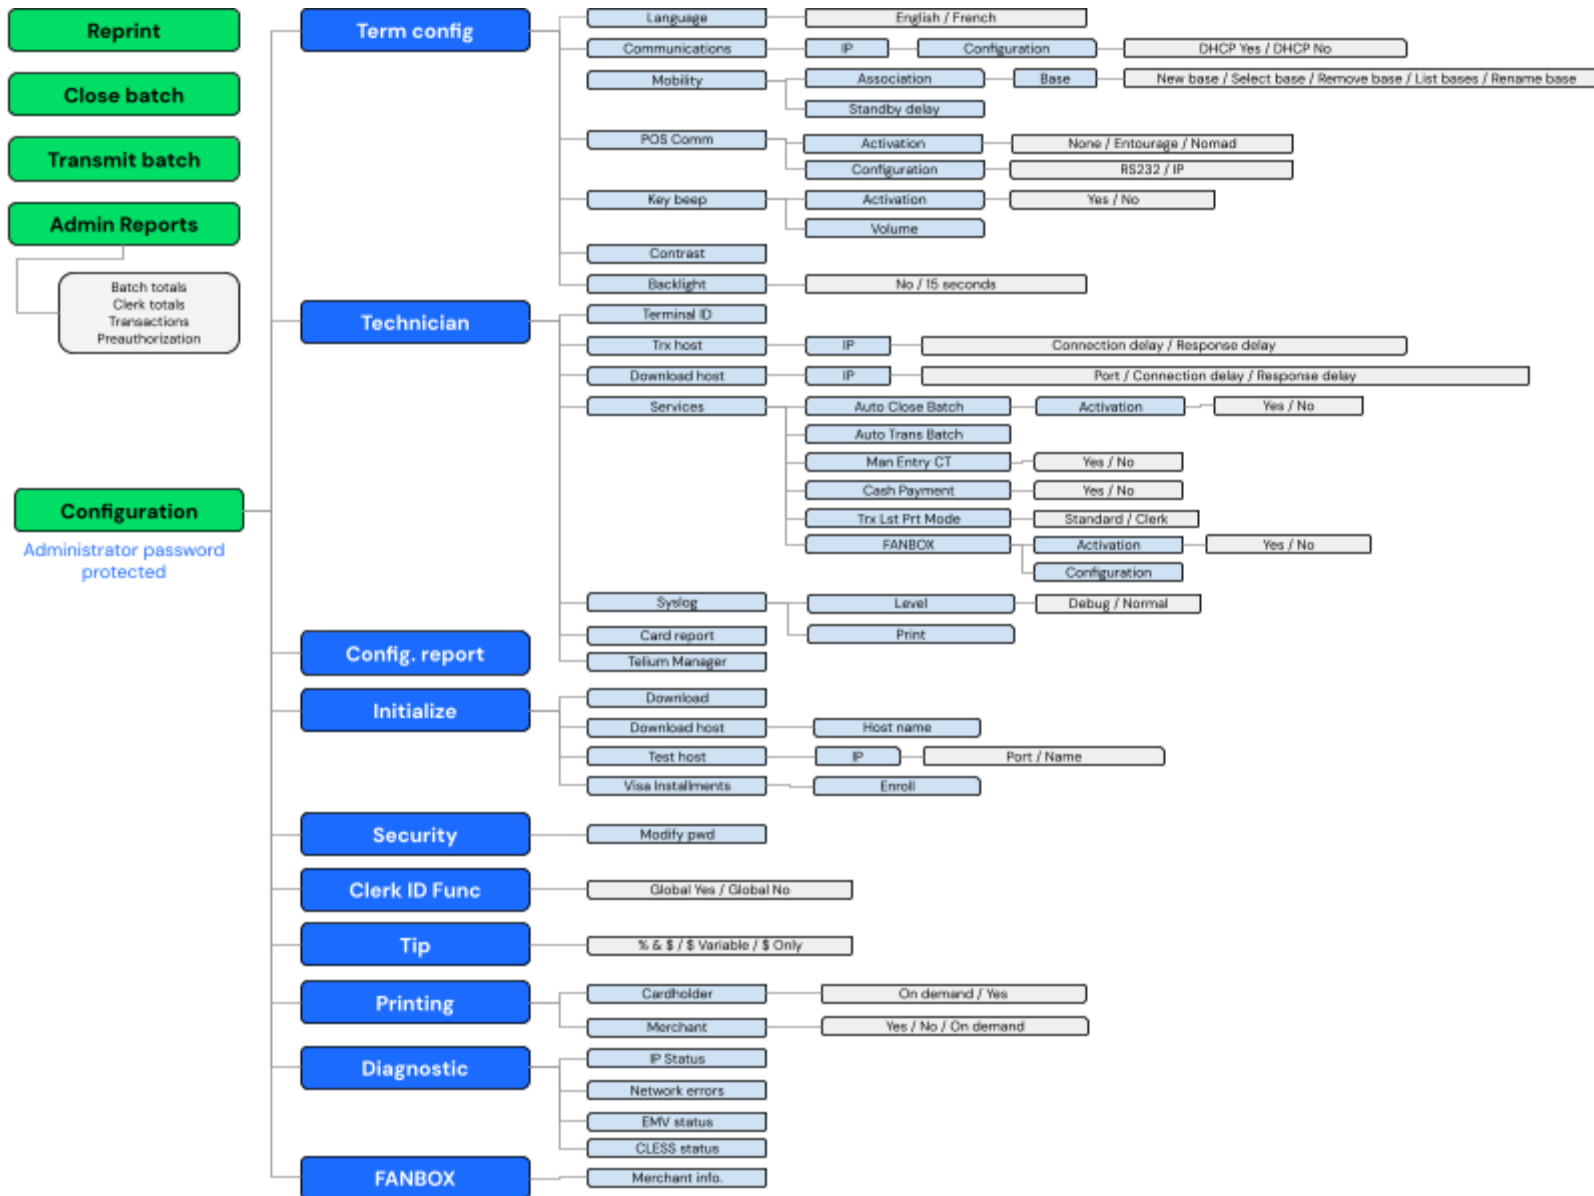

Global Payments FLEX POS semi-integrated

Terminal menu

Thank you for choosing the Global Payments FLEX POS semi-integrated solution. The following document outlines the terminal flow by different modes for client support.

FLEX POS **Countertop** – Desk/5000

FLEX POS **Short-range Wireless** – Move/5000
FLEX POS **Long-range Wireless** – Move/5000

FLEX POS **Countertop** – Lane/3000

FLEX Countertop Mode (Classic)

FLEX Short-range Wireless Mode (Entourage)

FLEX Long-range Wireless Mode (Nomad)