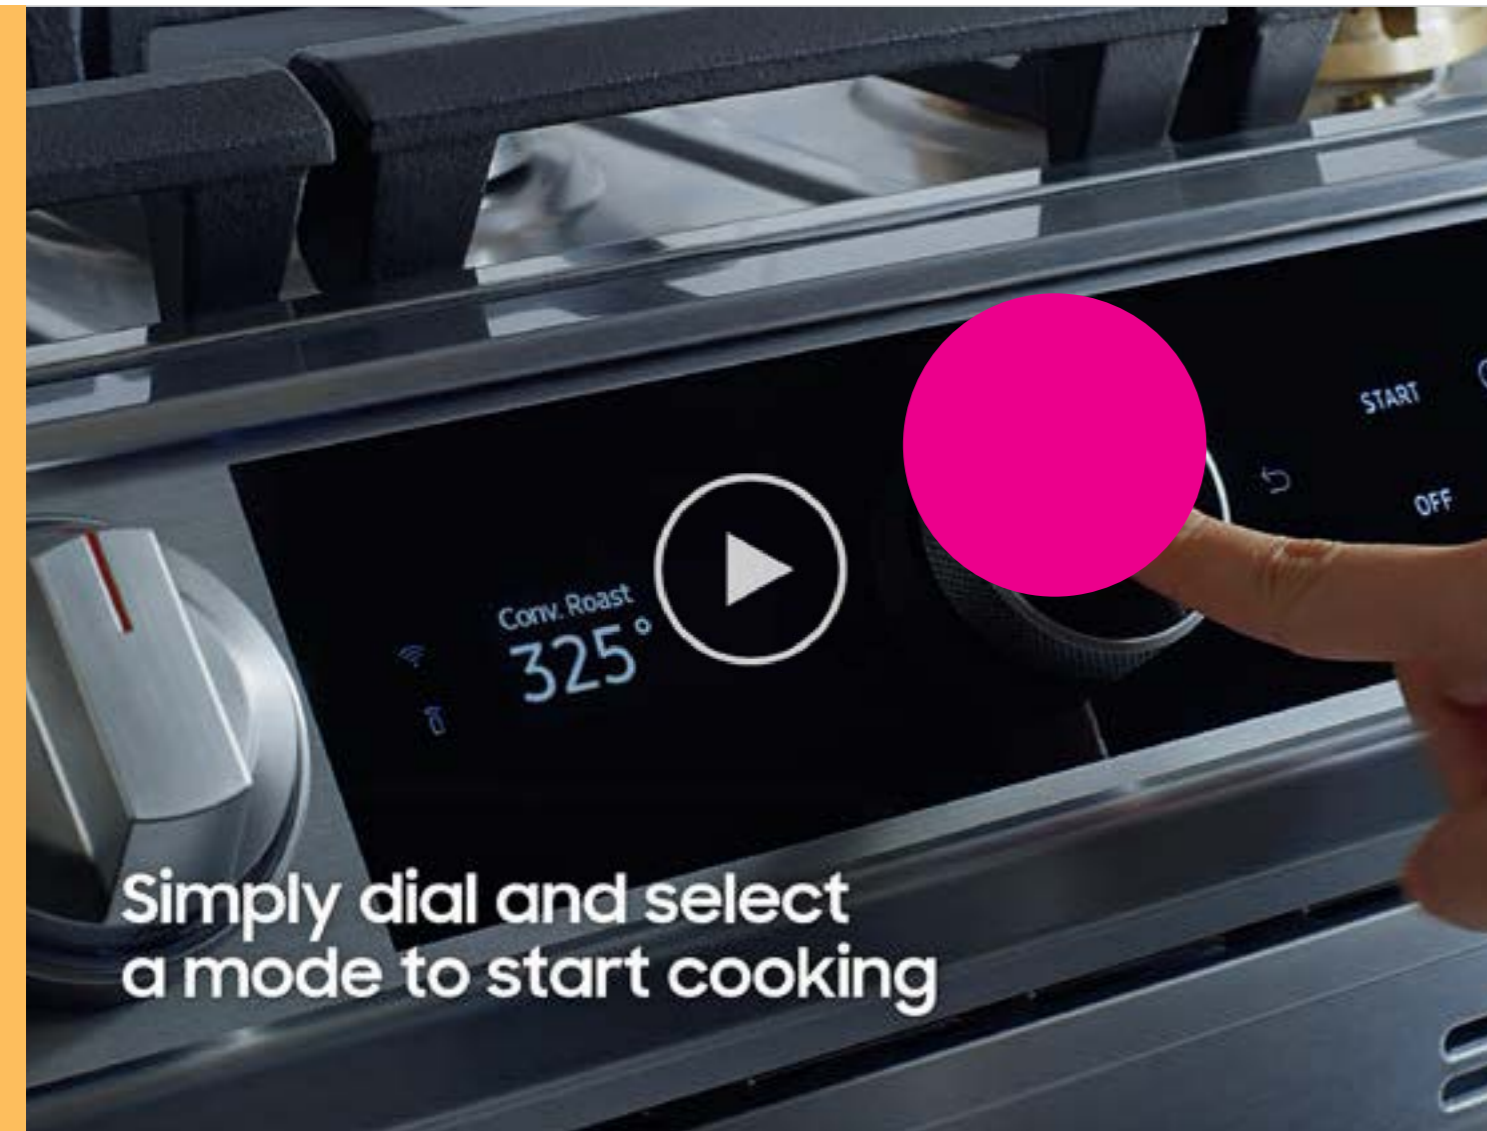

Features and Benefits

Smart Dial

The new Smart Dial simplifies oven settings in a single dial and intuitively learns based on your cooking preferences.

Video and still asset available.