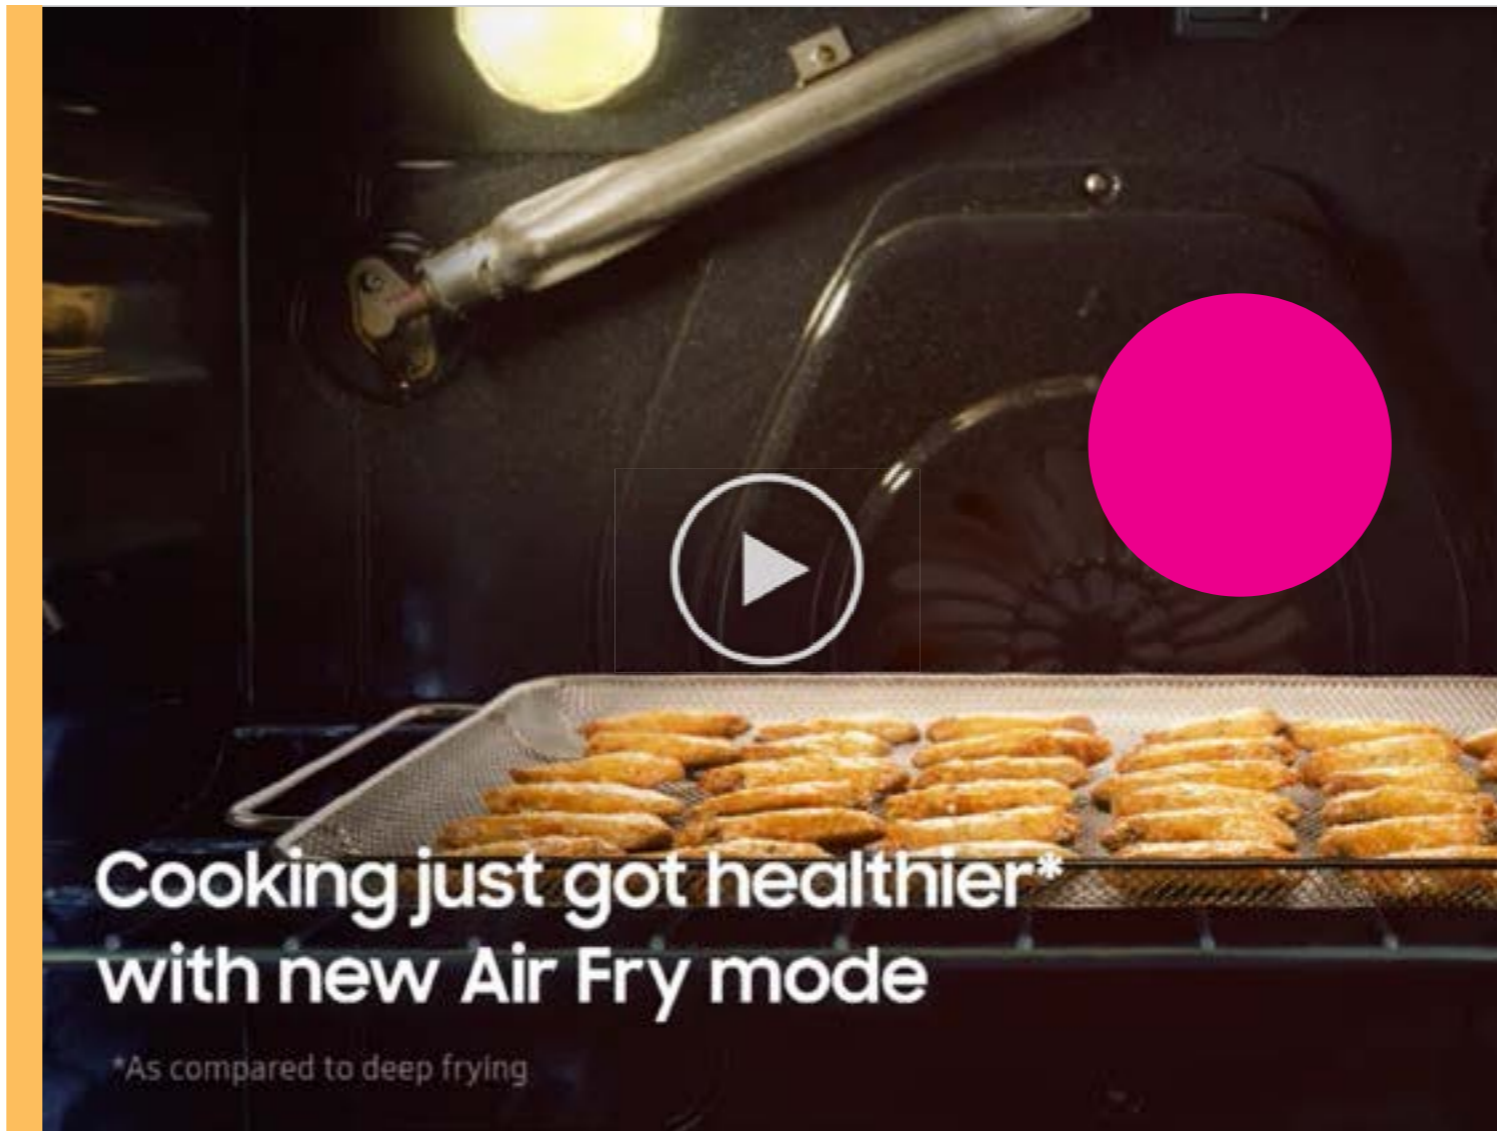

Air Fry

Cooking just got healthier* with new Air Fry mode. Using little to no oil, you can quickly prepare your favorite fried foods right in your oven. Air Fry tray included.

*As compared to deep frying.

Video and still asset available.