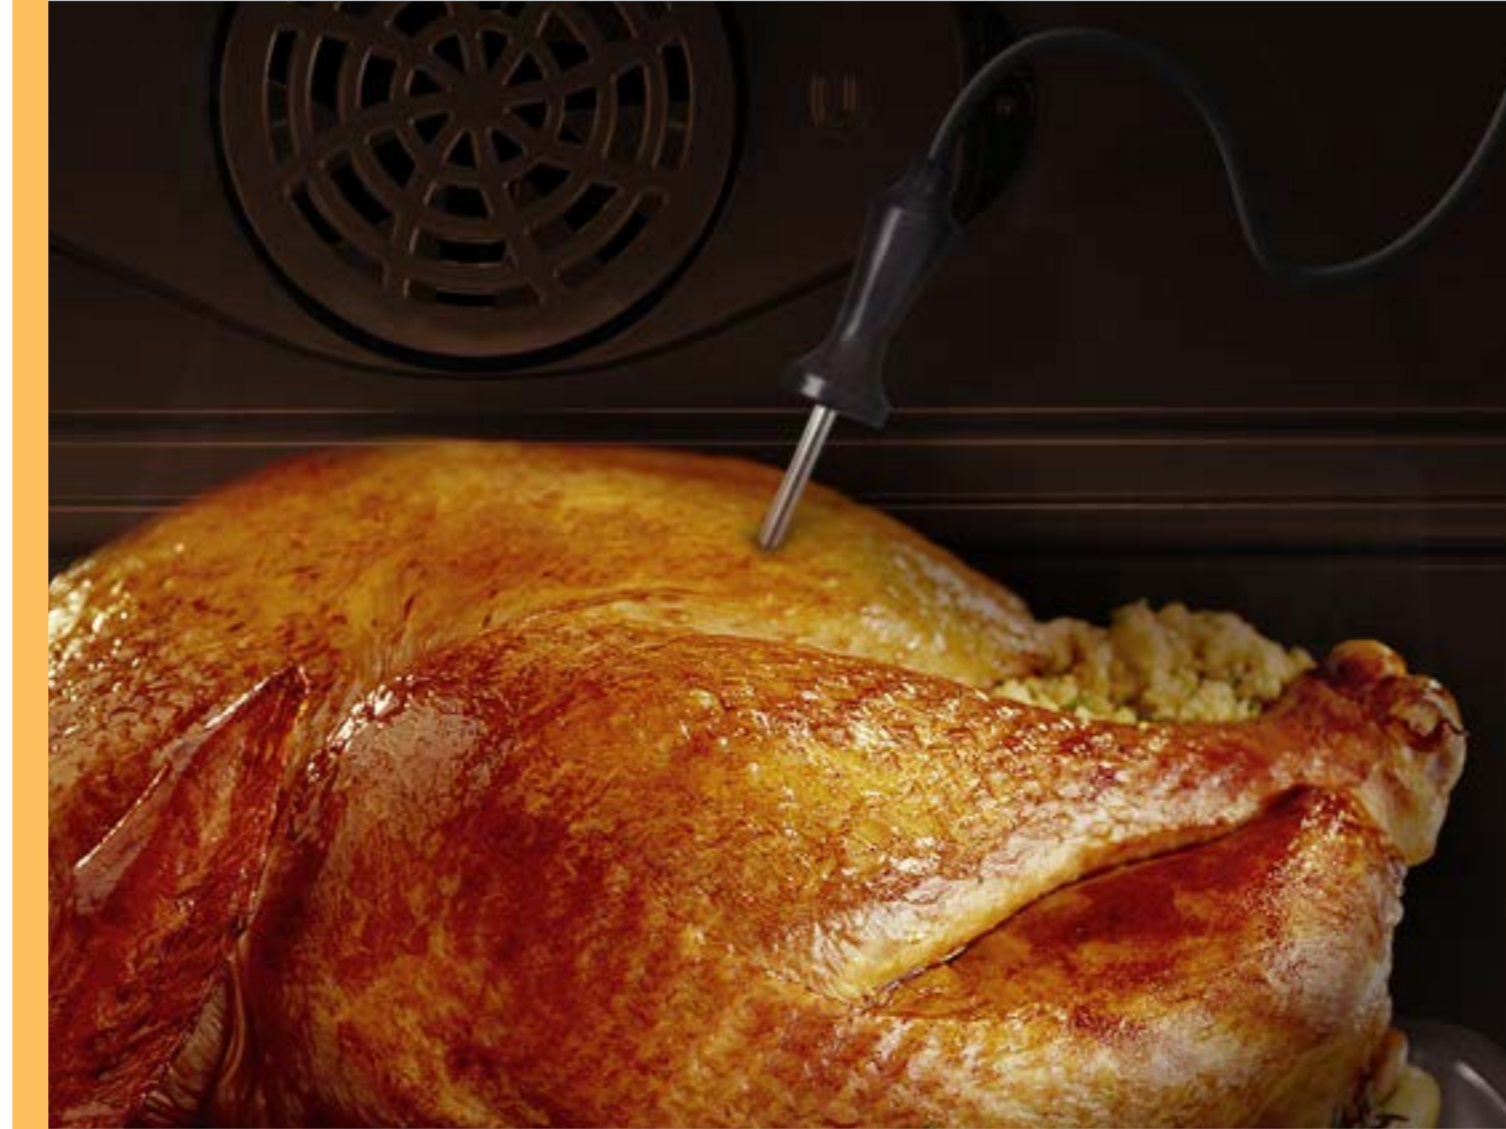

*Visit samsungpromotions.com/SlideInReady2Fit for details.

Still asset available, video asset to come.

Built-In Temperature Probe

Know the internal temperature of meats with a built-in temperature probe you can check on your oven or with your smartphone.*