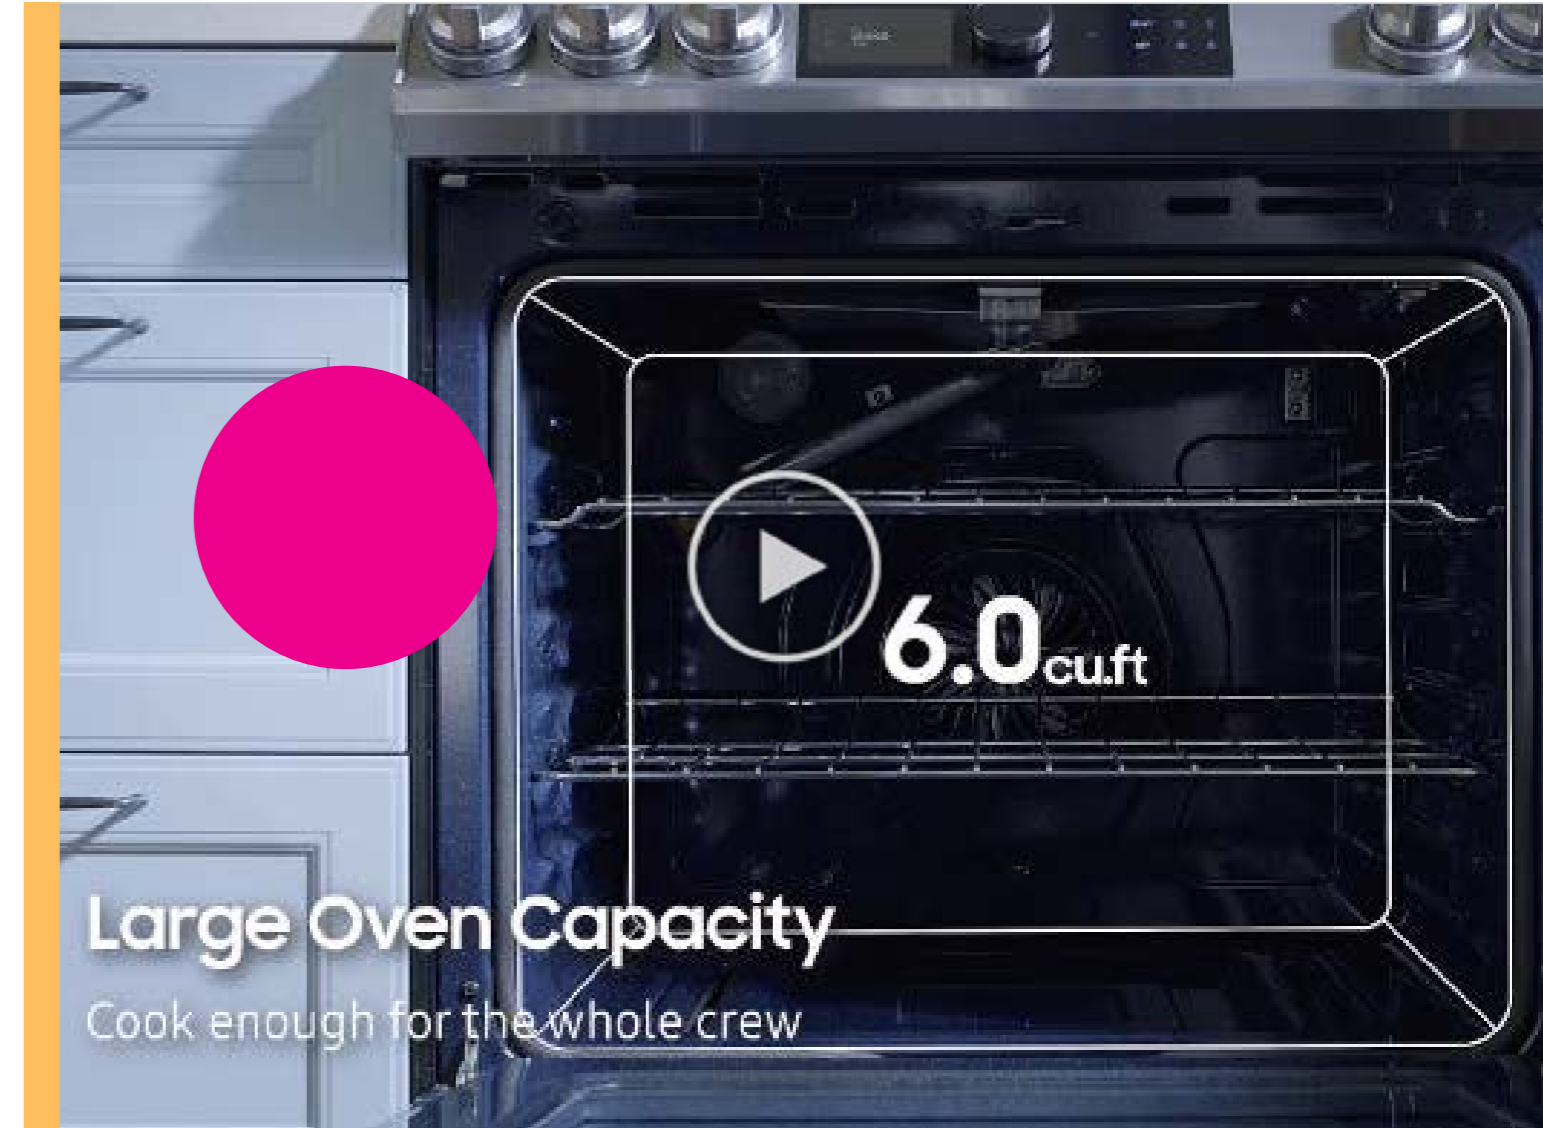

Large Oven Capacity

This large 6.0 cu. ft. oven fits multiple meals at one time, or it can easily accommodate big casserole dishes or roasting pans.

Video and still asset available.

Easy Ads links

Fingerprint Resistant Stainless Steel: <https://dam.gettyimages.com/p/z0c3461/external?q=NX60T8711SS%20below%20the%20fold>