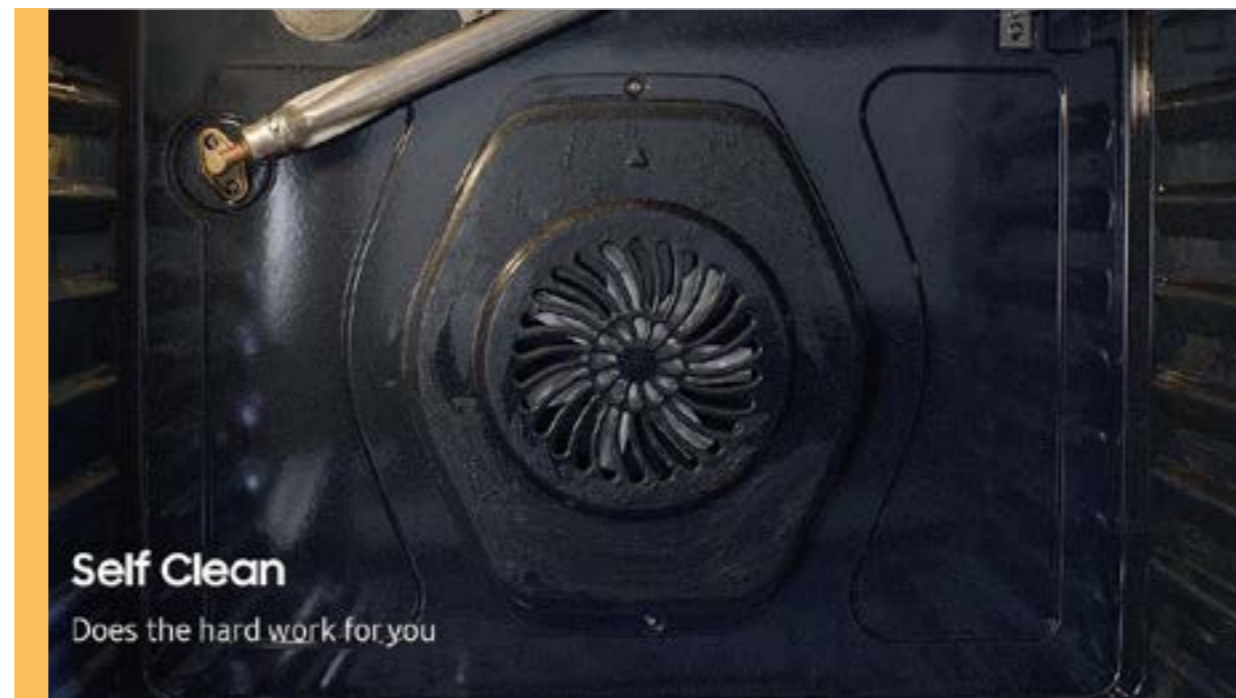

Product Videos

Easy Ads link

<https://dam.gettyimages.com/p/z0c3461/external?o=AND&q=NE63T8911%20video>

Smart Dial

Air Fry

Voice Control with Wi-Fi

Self Clean

Fact Tag Guidance