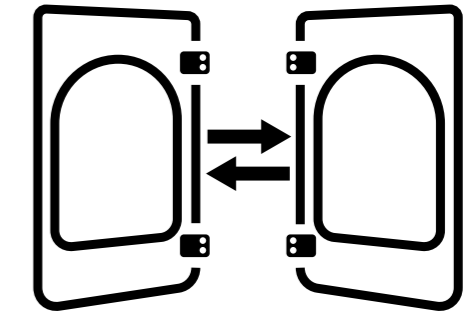

Sensor Dry

10 Preset Drying Cycles

Smart Care

Lint Filter Indicator

Large 7.4 cu. ft.
Capacity

Reversible Dryer Door

SAMSUNG