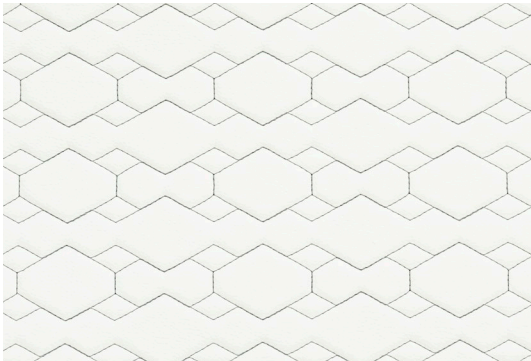

ADOBE SAND

LIGHTHOUSE WHITE  
BASE ULTRALEATHER

SEA STONE GREY  
ACCENT

FLEET PATTERN  
56 LS, 46 LS, 39 LS, 39 LE, 35 LS

HEX PATTERN  
48 LE, 43 LE, 43 LS, 34 LX

SIGNATURE | OUTBOARD UPHOLSTERY

LIGHTHOUSE WHITE

SEA CLIFF GREY

ADOBE SAND

**SEA CLIFF GREY**  
BASE ULTRALEATHER

**SEA STONE GREY**  
ACCENT

**FLEET PATTERN**  
56 LS, 46 LS, 39 LS, 39 LE, 35 LS

**HEX PATTERN**  
48 LE, 43 LE, 43 LS, 34 LX

SIGNATURE | OUTBOARD UPHOLSTERY