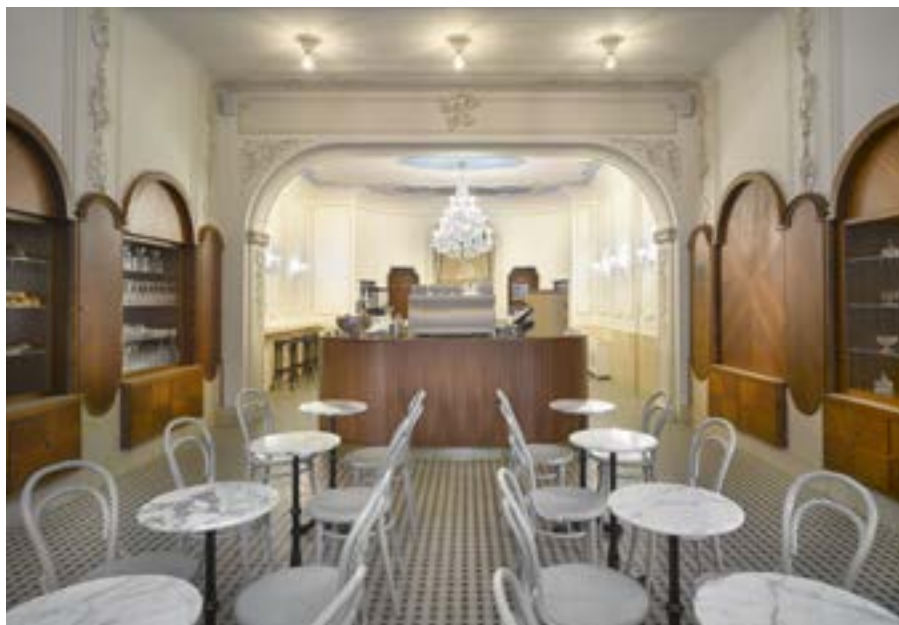

# 14

Since 1859, when chair No. 14 was first introduced, more than 80 million units have been sold all over the world. Thanks to its low weight, attractive price and legendary strength, this chair quickly found its place in the cafes of Vienna, earning the nickname the "café chair".