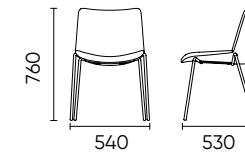

**Chair
4 Post Base**
Cat A Fabric C101190035
Cat B Fabric C101190034
Cat D Fabric C101190017
Cat E Fabric C101190036