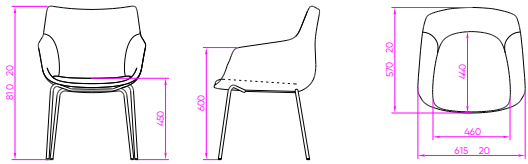

“leave that  
lasting  
impression”

**Armchair  
Swivel Star Base**  
Cat A Fabric C101190003  
Cat B Fabric C101190002  
Cat D Fabric C101190001  
Cat E Fabric C101190004

**High Back Lounge Chair  
Natural Ash Wood Base**  
Cat A Fabric C101190059  
Cat B Fabric C101190058  
Cat D Fabric C101190057  
Cat E Fabric C101190060