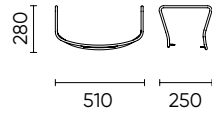

**Additional Arm
for Chairs**
C111526100