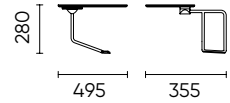

**Additional Work Desk
For Chairs**
C111526105