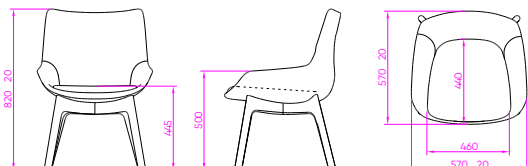

**Armchair Low Arms
Natural Ash Wood Base**
Cat A Fabric C101190015
Cat B Fabric C101190014
Cat D Fabric C101190013
Cat E Fabric C101190016