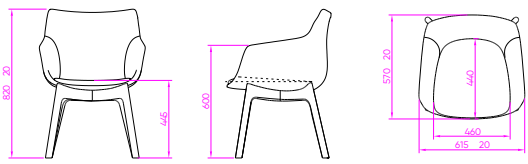

**Armchair
Natural Ash Wood Base**
Cat A Fabric C101190011
Cat B Fabric C101190010
Cat D Fabric C101190009
Cat E Fabric C101190012