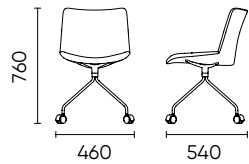

**Chair
Fixed Star Base with Castors**
Cat A Fabric C101190031
Cat B Fabric C101190030
Cat D Fabric C101190029
Cat E Fabric C101190032