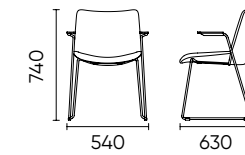

**Chair
Sled Base with Arms**
Cat A Fabric C101190047
Cat B Fabric C101190046
Cat D Fabric C101190045
Cat E Fabric C101190048