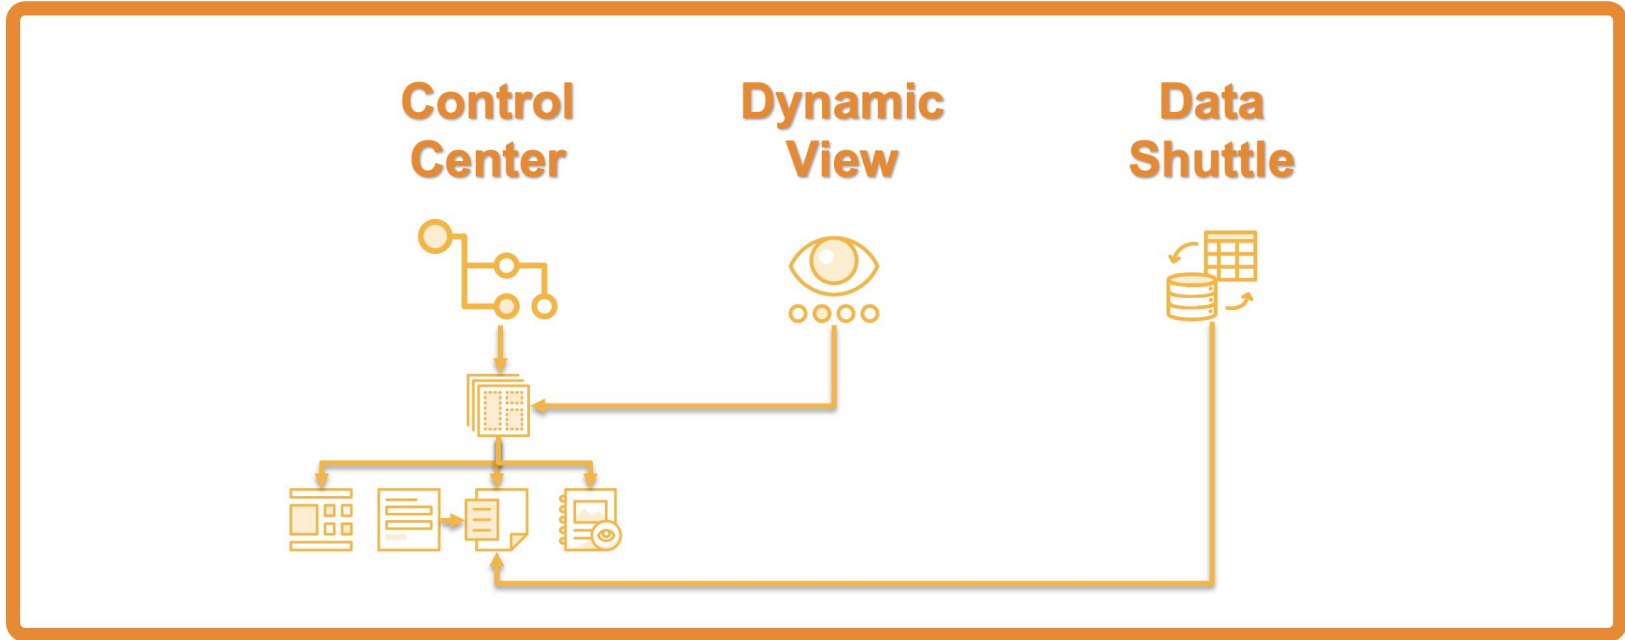

 smartsheet
ENGAGE

10X
VIZ

The Results – Solutions in Action: Live Demo

Let's dive in...

FIELD EQUIPMENT MANAGEMENT

SUPER CHECKLISTS

3

Architecture – How it's built

Live Demo of Architecture Components

 smartsheet
ENGAGE

10X
VIZ

Field Equipment Management

Architecture Abstract

10X
VIZ

Super Checklists

Architecture Abstract