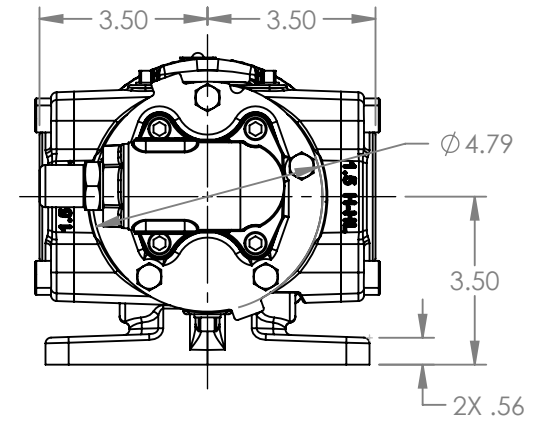

VIEW A-A

MODELS WITH OPTIONAL PORTS:
 H223C, H4223C, H227C, H1227C, H4227C,
 HL223C, HL4223C, HL227C, HL1227C, HL4227C

NOTES:
 1. ALL DIMENSIONS ARE FOR REFERENCE ONLY.

STATE	Released	10/16/2023
DRAWN	dalcorn	07/14/2023
CHECKED	DTL	07/17/2023

DIMENSIONS ARE IN INCHES
 PROJECT: E330
 WAS:

THIS DRAWING IS THE PROPERTY OF VIKING PUMP, INC. AND IS PROPRIETARY IN GENERAL AND DETAIL. IT SHALL NOT BE COPIED OR ITS CONTENTS REVEALED TO OUTSIDE PARTIES WITHOUT THE WRITTEN CONSENT OF VIKING PUMP, INC.