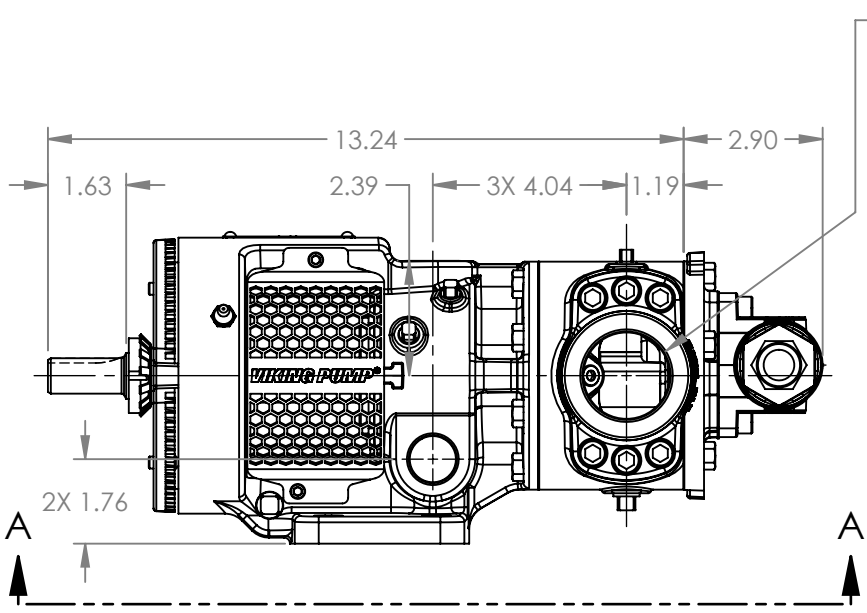

VIEW A-A

MODELS WITH OPTIONAL PORTS:
 H223C, H4223C, H227C, H1227C, H4227C,
 HL223C, HL4223C, HL227C, HL1227C, HL4227C

NOTES:
 1. ALL DIMENSIONS ARE FOR REFERENCE ONLY.

STATE	Released	10/16/2023
DRAWN	dalcorn	07/14/2023
CHECKED	DTL	07/17/2023

DIMENSIONS ARE IN INCHES
 PROJECT: E330
 WAS:

THIS DRAWING IS THE PROPERTY OF VIKING PUMP, INC. AND IS PROPRIETARY IN GENERAL AND DETAIL. IT SHALL NOT BE COPIED OR ITS CONTENTS REVEALED TO OUTSIDE PARTIES WITHOUT THE WRITTEN CONSENT OF VIKING PUMP, INC.