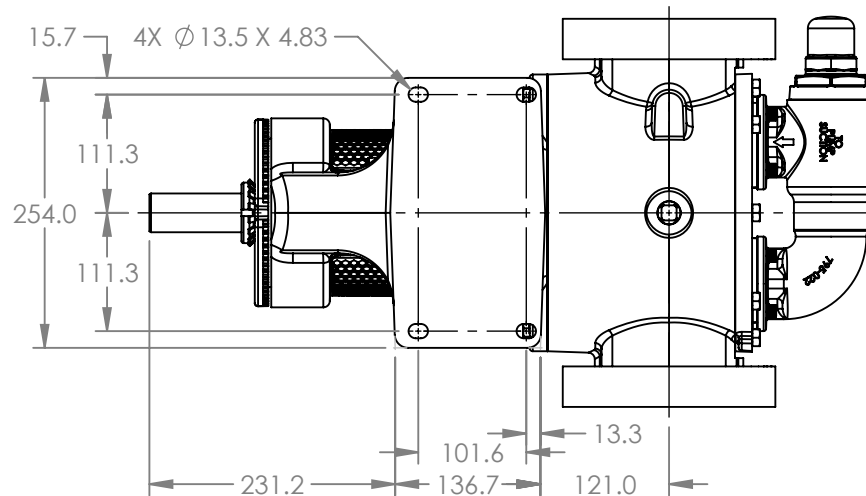

PORTS: 2X FLANGES
SUITABLE FOR USE WITH
DIN 80 PN 16 FLANGES

VIEW A-A

MODELS WITH OPTIONAL FLANGED PORTS:
LS124C, LS1124C, LS4124C, LS4624C

NOTES:
1. ALL DIMENSIONS ARE FOR REFERENCE ONLY.

STATE	Released	02/02/2026
DRAWN	DLende	01/27/2026
CHECKED	AE	01/30/2026

DIMENSIONS ARE IN
MILLIMETERS
PROJECT E399
WAS:

3D

DWG. NO.
LV-4892

SHEET 1 OF 1

REV. A.0

02/02/2026