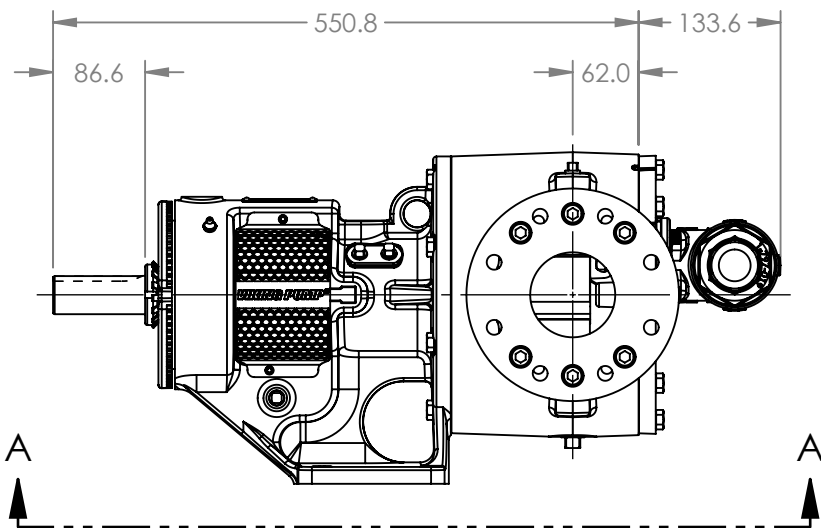

MODELS WITH OPTIONAL FLANGED PORTS:
LS124C, LS1124C, LS4124C, LS4624C

NOTES:
1. ALL DIMENSIONS ARE FOR REFERENCE ONLY.

STATE	Released	02/02/2026
DRAWN	DLende	01/27/2026
CHECKED	AE	01/30/2026

DIMENSIONS ARE IN
MILLIMETERS
PROJECT E399
WAS:

3D

DWG. NO.
LV-4892

SHEET 1 OF 1

REV. A.0

02/02/2026