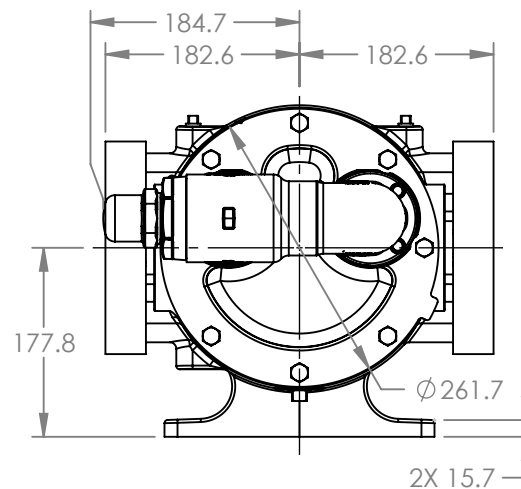

MODELS WITH OPTIONAL FLANGED PORTS:
LS124C, LS1124C, LS4124C, LS4624C

NOTES:
1. ALL DIMENSIONS ARE FOR REFERENCE ONLY.

STATE	Released	02/02/2026
DRAWN	DLende	01/27/2026
CHECKED	AE	01/30/2026

DIMENSIONS ARE IN
MILLIMETERS
PROJECT E399
WAS:

3D

DWG. NO.
LV-4892

SHEET 1 OF 1

REV. A.0

02/02/2026