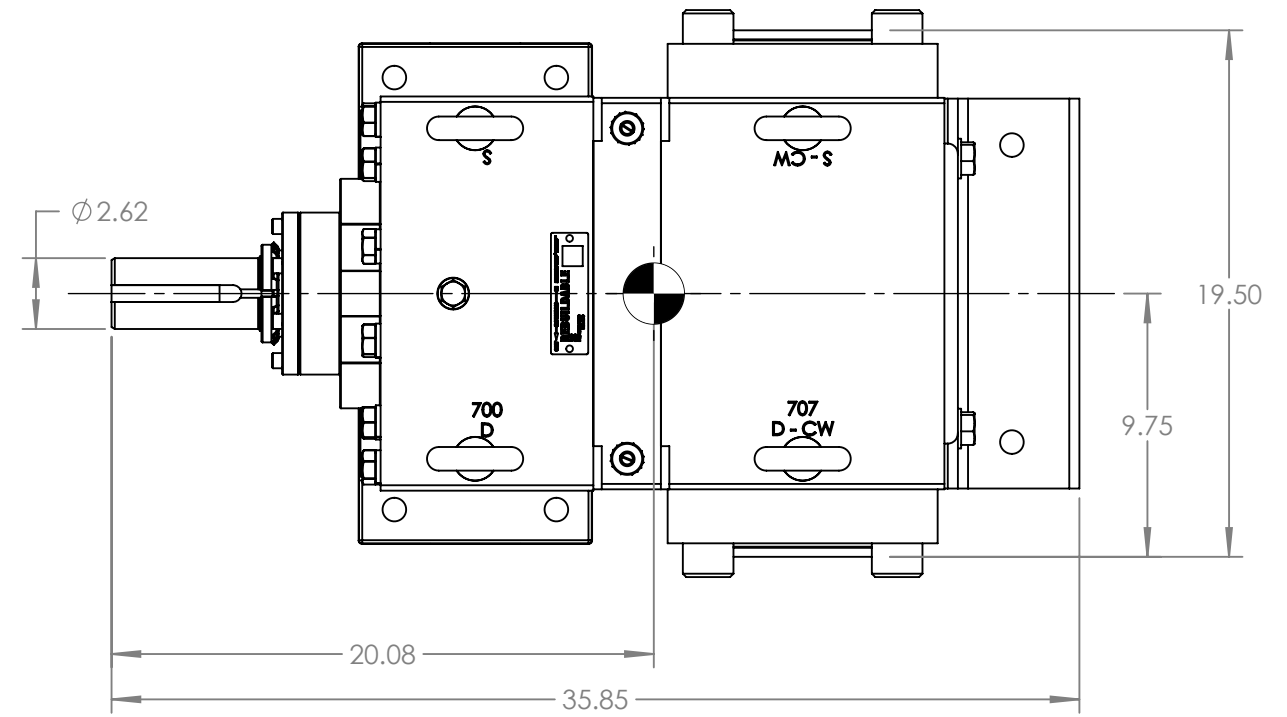

KEY
.63 X .63 X 4.00

PORTS: 2X 6" 3000 SERIES SQUARE BUTT WELD
FLANGES - OPPOSITE

NOTES:
1. ALL DIMENSIONS ARE FOR REFERENCE ONLY.

MODELS: GB-425021-R00, GB-425021-R10

STATE	Released	07/19/2023
DRAWN	bmanternach	6/17/2022
CHECKED	BAM	07/19/2023

DIMENSIONS ARE IN
INCHES
PROJECT: E324
WAS:

3D

DWG. NO.
GPV-25021-5

SHEET 1 OF 1 REV. A.1

07/19/2023