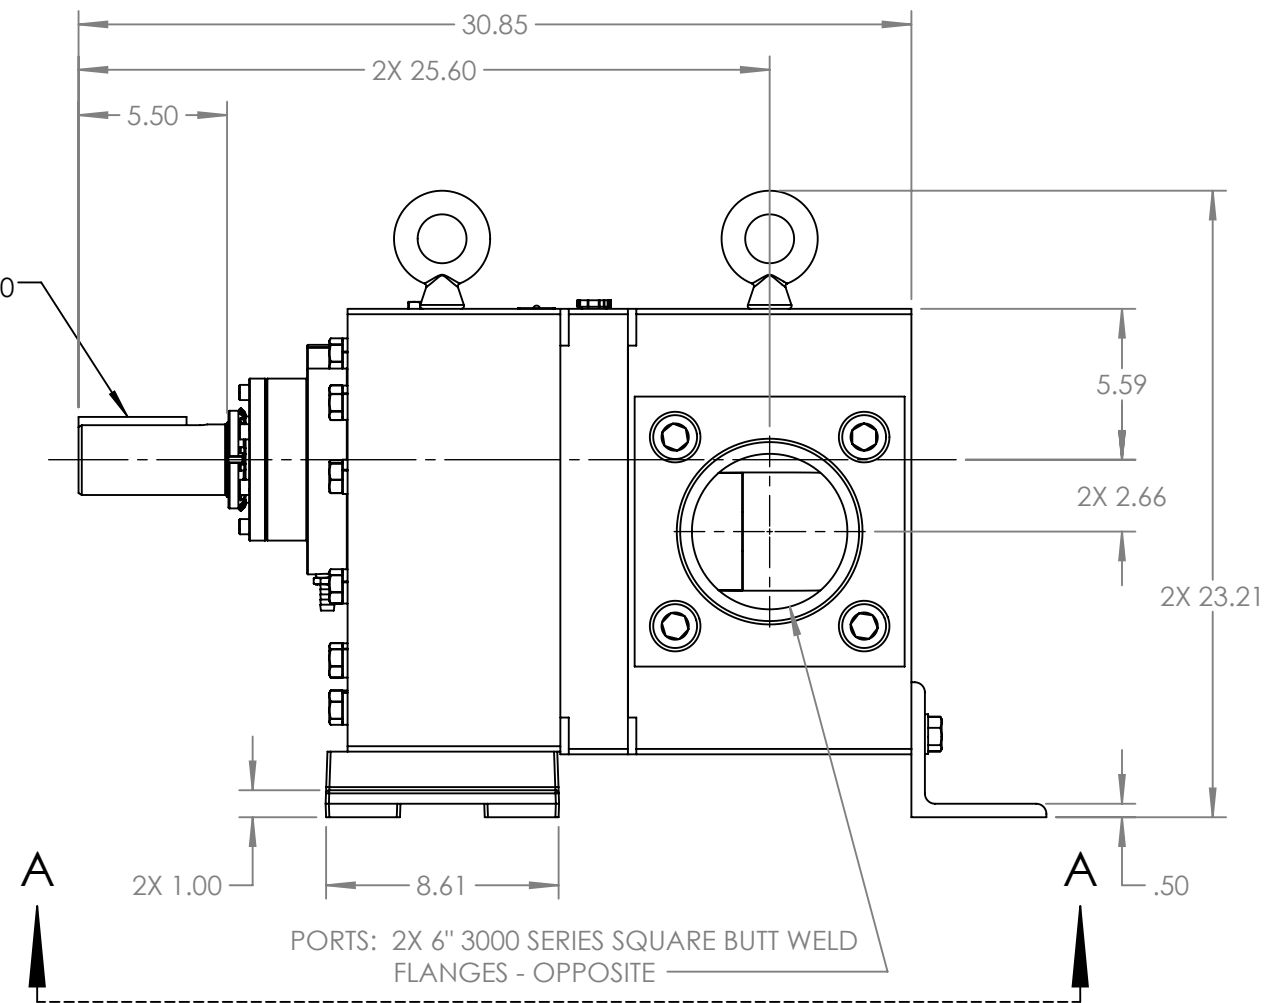

KEY
.63 X .63 X 4.00