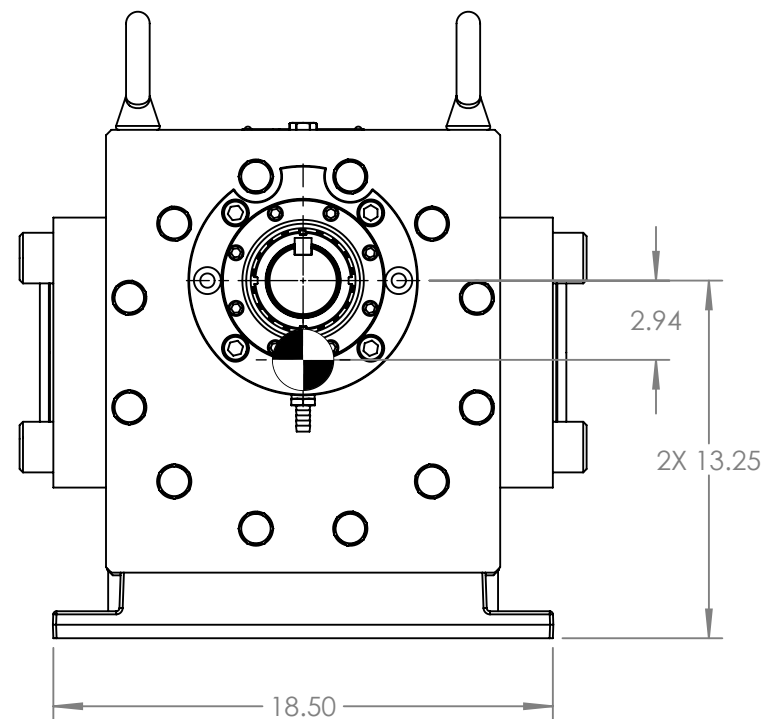

KEY
.63 X .63 X 4.00

PORTS: 2X 6" 3000 SERIES SQUARE BUTT WELD
FLANGES - OPPOSITE

NOTES:
1. ALL DIMENSIONS ARE FOR REFERENCE ONLY.

MODELS: GB-425021-R00, GB-425021-R10

STATE	Released	07/19/2023
DRAWN	bmanternach	6/17/2022
CHECKED	BAM	07/19/2023

DIMENSIONS ARE IN
INCHES
PROJECT: E324
WAS:

3D

DWG. NO.
GPV-25021-5

SHEET 1 OF 1 REV. A.1

07/19/2023