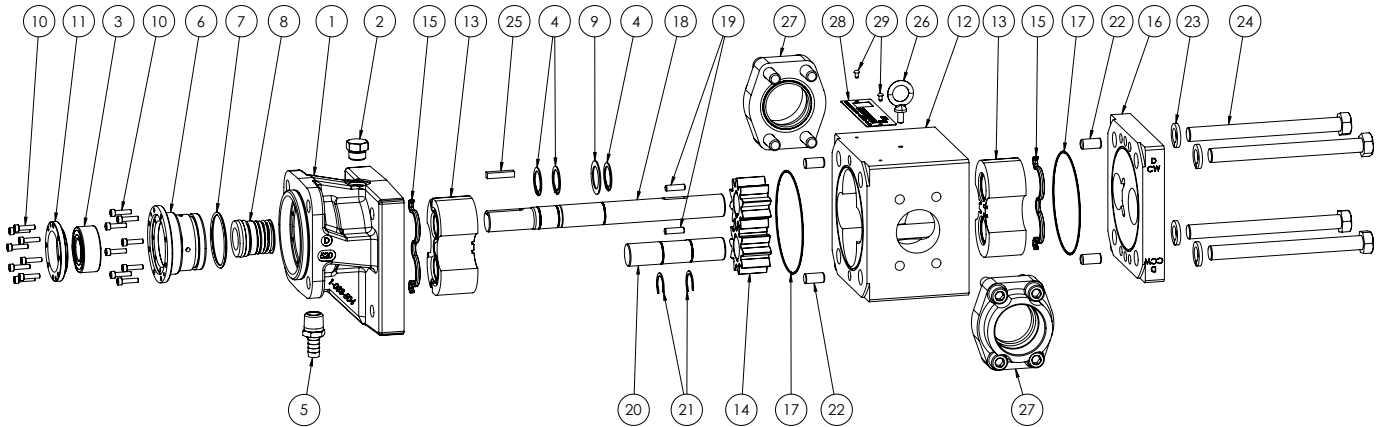

Exploded Diagram for GB-410 Series™ Seal Kits and Rebuild Kits

MODELS: GB-41005-G00, GB-41005-G10, GB-41007-G00, GB-41007-G10,
GB-41009-G00, GB-41009-G10, GB-41013-G00, GB-41013-G10

NOTE: Kit may not apply to all models of these pumps. Contact your Viking Pump Representative with pump serial number for correct kit part numbers for that pump. The complete Rebuild Kit is needed to completely rebuild the pump. Additional parts kits, such as shaft kits, seal kits, and section kits may also be used, depending on wear.

ITEM	PART (may not exactly match parts list descriptions)	PART INCLUDED IN:	
		Seal Kit	Complete Rebuild Kit (Recommended)
1	Bracket		
2	Plug		
3	Double Row Ball Bearing	✓	✓
4	External Retaining Rings	✓	✓
5	Hose Barb Fitting		
6	T1 Seal Holder		
7	Seal Holder Oring	✓	✓
8	Mech Seal - TFE/P - SIL- CAB	✓	✓
9	Seal Washer	✓	✓
10	Cap Screws	✓	✓
11	Bearing End Cap		
12	Casing - 2" SAE Ports		
13	PBBB & Bushing Assembly		✓
14	Gears		✓
15	PBBB Gaskets		✓

ITEM	PART (may not exactly match parts list descriptions)	PART INCLUDED IN:	
		Seal Kit	Complete Rebuild Kit (Recommended)
16	Head		
17	Section Orings		✓
18	Driver Shaft		✓
19	Dowel Pins		✓
20	Driven Shaft		✓
21	External Retaining Rings		✓
22	Dowel Pins		✓
23	Lock Washers		✓
24	Cap Screws		✓
25	Shaft Key	✓	✓
26	Eyebolt		
27	Flange Assembly		
28	Nameplate		
29	Drive Screws		

TSM 1654
GB-410 Series™

Kit Part Numbers by Model:

Models	Seal Kit	Complete Rebuild Kit (Recommended)
GB-41005-G00 / GB-41005-G10	3-464-LACT-K517	3-464-GB41005-FULL-4
GB-41007-G00 / GB-41007-G10	3-464-LACT-K517	3-464-GB41007-FULL-4
GB-41009-G00 / GB-41009-G10	3-464-LACT-K517	3-464-GB41009-FULL-4
GB-41013-G00 / GB-41013-G10	3-464-LACT-K517	3-464-GB41013-FULL-4