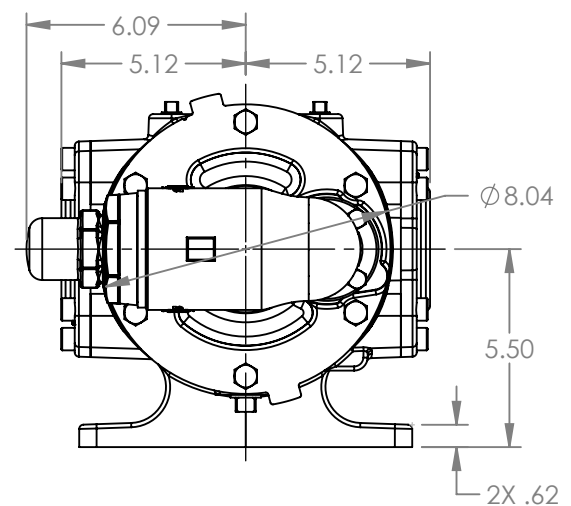

VIEW A-A

MODELS WITH OPTIONAL PORTS:
K123C, K4123C, K127C, K1127C, K4127C, KK123C, KK4123C, KK127C, KK1127C, KK4127C

NOTES:
1. ALL DIMENSIONS ARE FOR REFERENCE ONLY.

STATE	Released	04/16/2024
DRAWN	dalcom	07/17/2023
CHECKED	DTL	04/16/2024

DIMENSIONS ARE IN INCHES
PROJECT: E330
WAS:

THIS DRAWING IS THE PROPERTY OF VIKING PUMP, INC. AND IS PROPRIETARY IN GENERAL AND DETAIL. IT SHALL NOT BE COPIED OR ITS CONTENTS REVEALED TO OUTSIDE PARTIES WITHOUT THE WRITTEN CONSENT OF VIKING PUMP, INC.