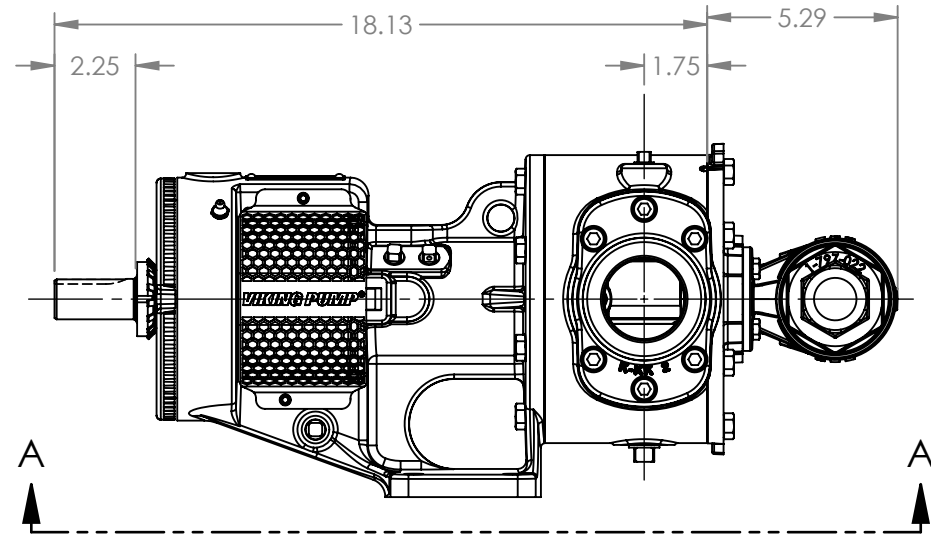

VIEW A-A

MODELS WITH OPTIONAL PORTS:
K123C, K4123C, K127C, K1127C, K4127C, KK123C, KK4123C, KK127C, KK1127C, KK4127C

NOTES:
1. ALL DIMENSIONS ARE FOR REFERENCE ONLY.

STATE	Released	04/16/2024
DRAWN	dalcom	07/17/2023
CHECKED	DTL	04/16/2024

DIMENSIONS ARE IN INCHES
PROJECT: E330
WAS:

THIS DRAWING IS THE PROPERTY OF VIKING PUMP, INC. AND IS PROPRIETARY IN GENERAL AND DETAIL. IT SHALL NOT BE COPIED OR ITS CONTENTS REVEALED TO OUTSIDE PARTIES WITHOUT THE WRITTEN CONSENT OF VIKING PUMP, INC.