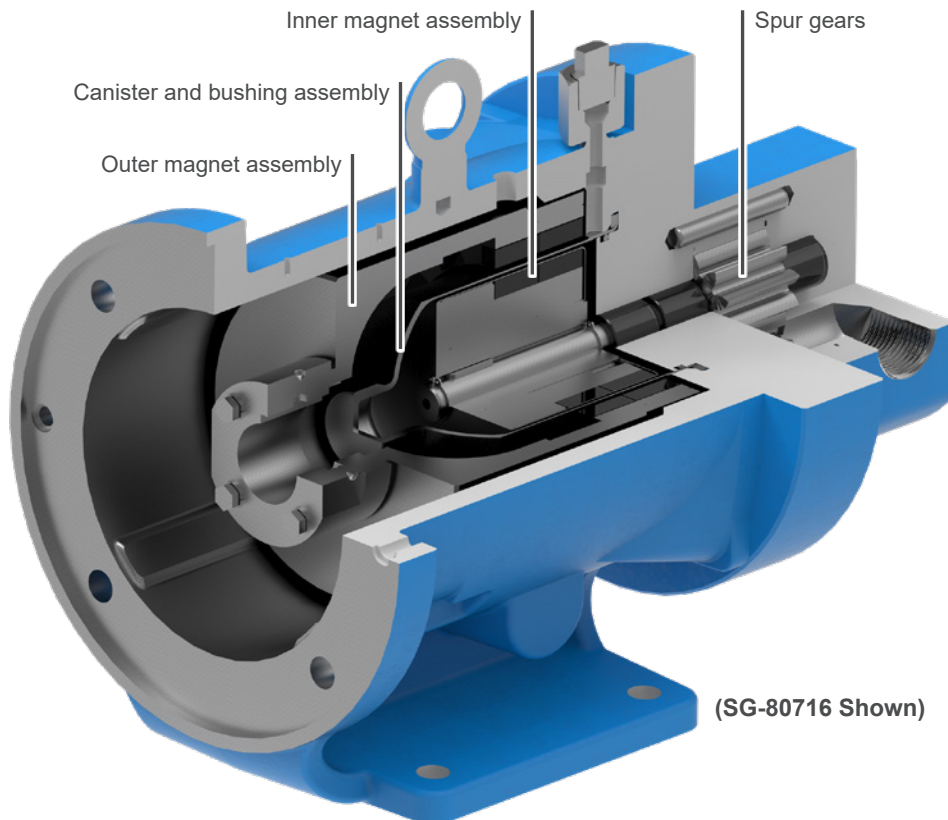

SG-807 SERIES™ SAMPLING PUMP

DUCTILE IRON CONSTRUCTION | LIQUID-SPECIFIC PRODUCT LINE

(SG-80716 Shown)

A fast loop sampling pump is a specialized type of pump used in process industries to circulate a fluid sample from a pipeline through a sampling system, ensuring rapid and representative sampling for analysis. This system is designed to deliver a fresh sample to an analyzer quickly, minimizing lag time and maximizing data density.

FEATURES & BENEFITS

- Sealless mag drive eliminates the shaft seal to provide the highest level of liquid and vapor containment
- Hardened parts to minimize wear
- High pressure rating both in and out, allowing optimal liquid sampling

CAPACITY
to 16 GPM
(61 LPM)

PRESSURE
to 500 PSI
(34 BAR)

VISCOSITY
28 to 1,000,000 SSU
(1 to 250,000 cSt)

TEMPERATURE
-40°F to +450°F
(-40°C to +230°C)

PERFORMANCE

MODELS	SPECIFICATIONS							
	Nominal Flow Range At 1750 RPM		Continuous Pressure		Intermittent Pressure		Standard Ports	
	GPM	LPM	PSI	BAR	PSI	BAR	Size, Inches	Type
Mag Drive								
SG-80711	11.2	42.4	500	34	1,600	110	1	NPT
SG-80716	16	61	500	34	1,100	75	1	NPT

(SG-80711 Shown)

Photo courtesy of Westech Industrial Ltd.

PORTING

- Opposite (180°)
- NPT

SEALING

- Mag Drive

MOUNTING

- Foot Mount (with Footed Bracket)
- Motor Mount Bracket to IEC & NEMA Motors (Close-Coupled)